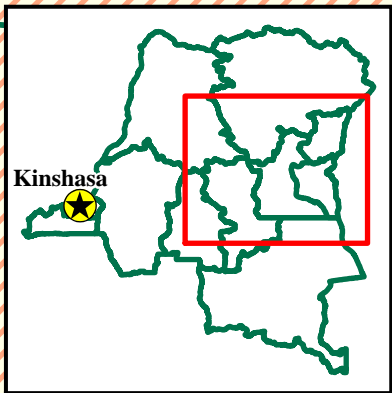

Humanitarian Access and Joint Humanitarian Assessment Missions Eastern Democratic Republic of the Congo as of 24 June 2004

	Totally inaccessible due to insecurity*
	Partially inaccessible due to insecurity*
	Totally inaccessible due to lack of infrastructure*
	Partially inaccessible due to lack of infrastructure*
	Humanitarian Missions
	Chief-lieu de province
	Key_Cities