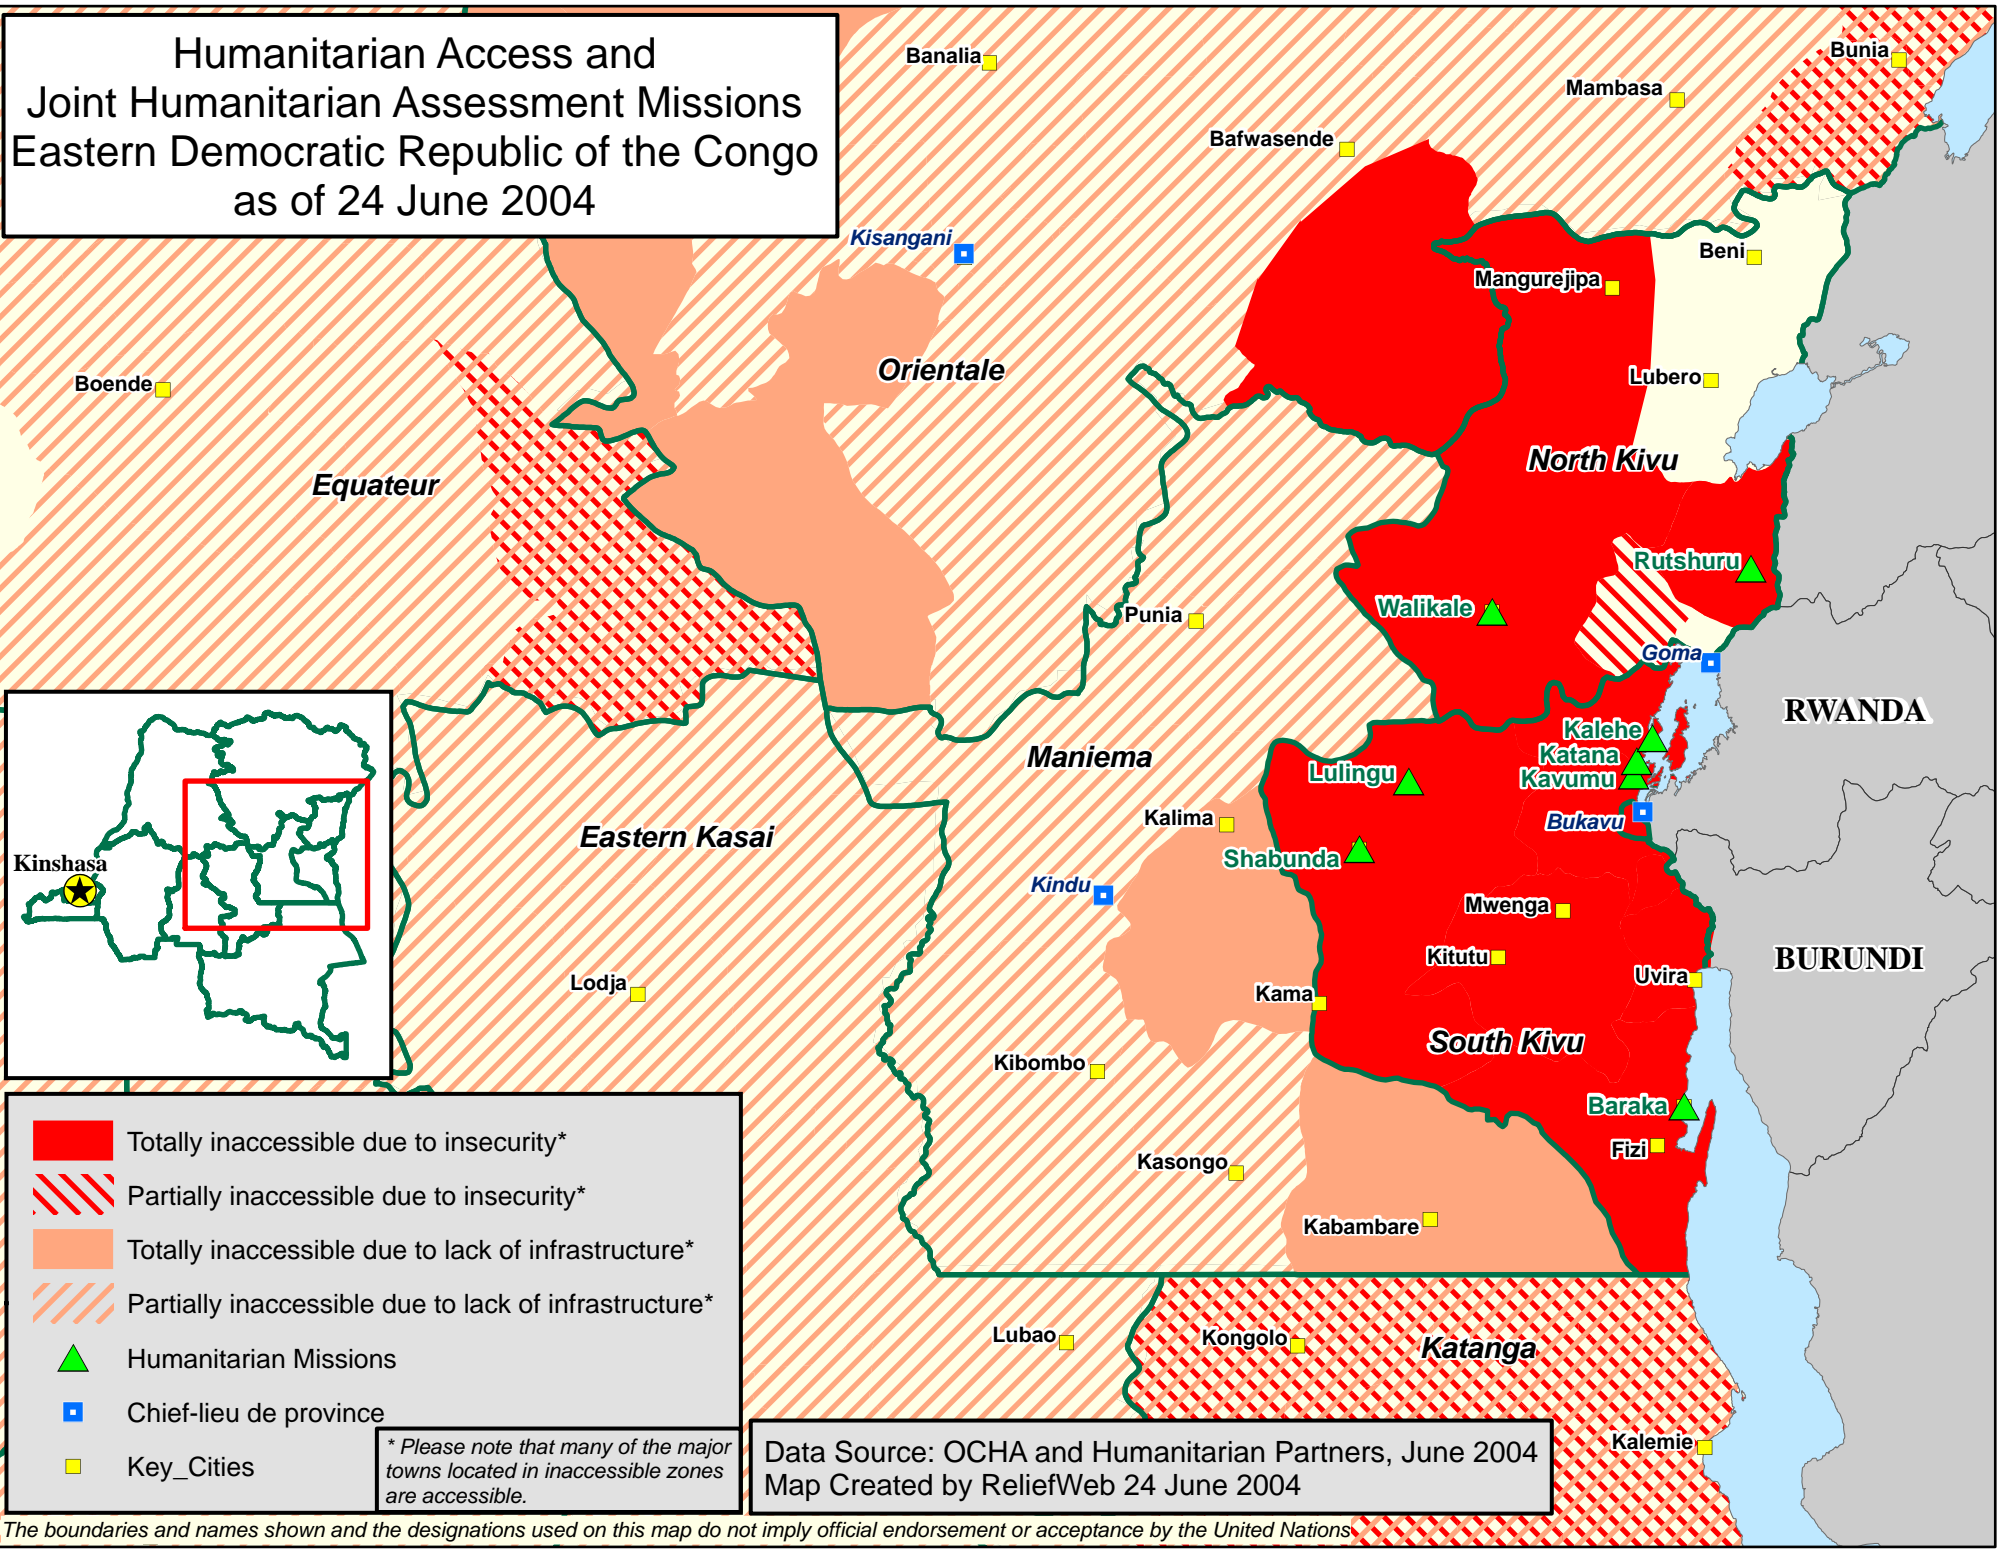

Humanitarian Access and Joint Humanitarian Assessment Missions Eastern Democratic Republic of the Congo as of 24 June 2004

	Totally inaccessible due to insecurity*
	Partially inaccessible due to insecurity*
	Totally inaccessible due to lack of infrastructure*
	Partially inaccessible due to lack of infrastructure*
	Humanitarian Missions
	Chief-lieu de province
	Key_Cities

* Please note that many of the major towns located in inaccessible zones are accessible.

Data Source: OCHA and Humanitarian Partners, June 2004
 Map Created by ReliefWeb 24 June 2004

The boundaries and names shown and the designations used on this map do not imply official endorsement or acceptance by the United Nations.