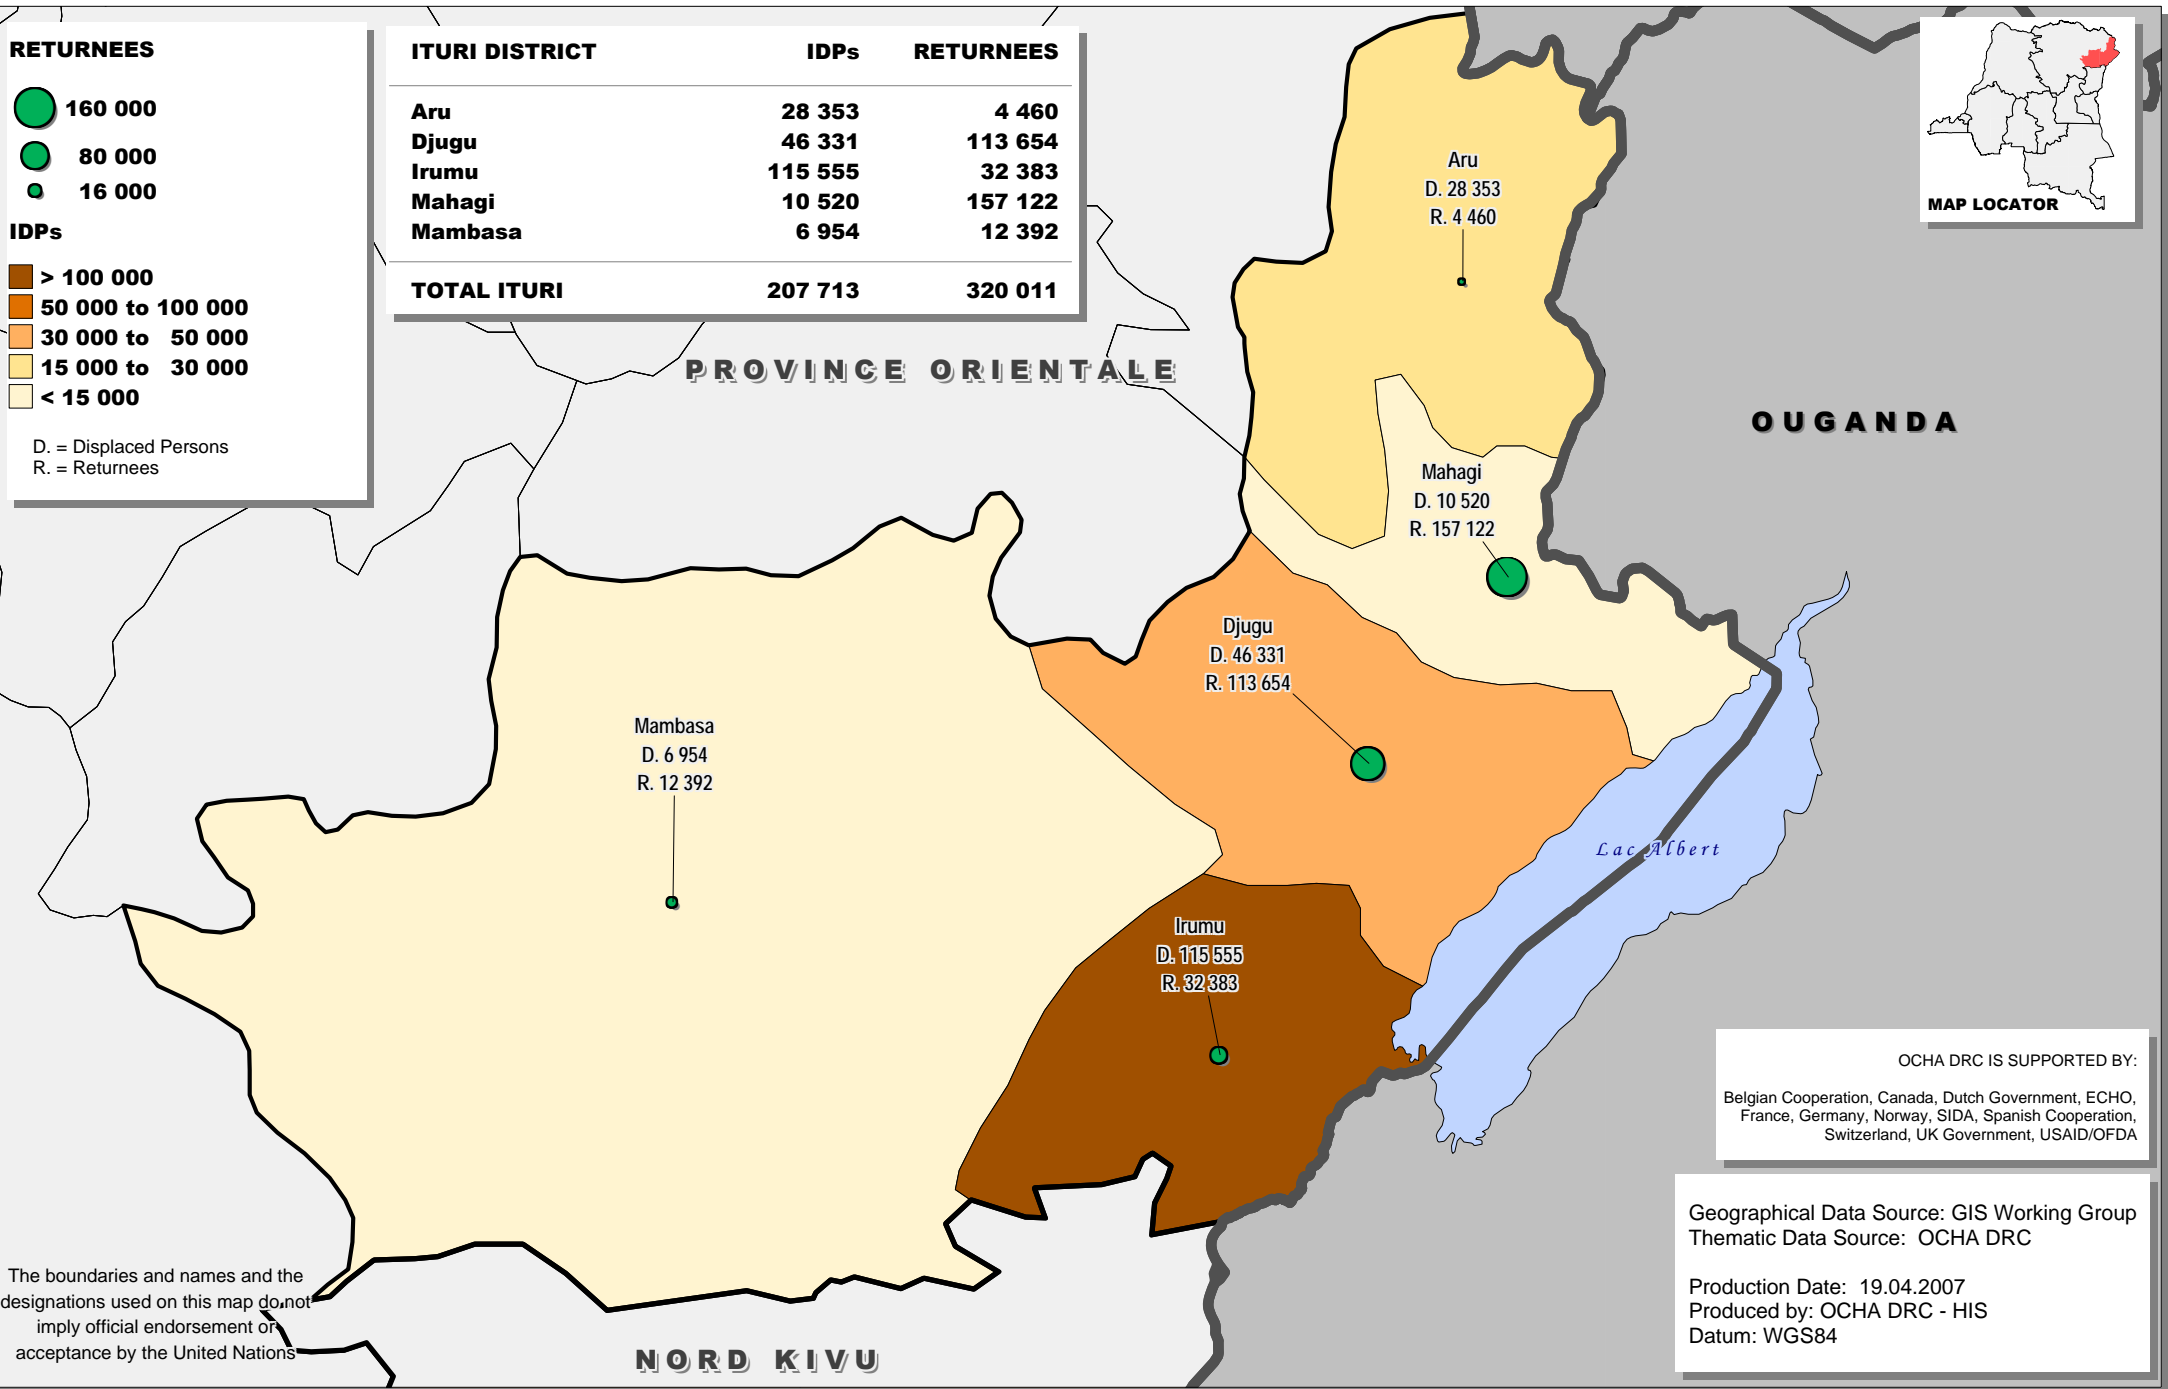

# IDPs AND RETURNEES IN THE ITURI DISTRICT (PROVINCE ORIENTALE) AS OF MARCH 2007

## IDPs

D. = Displaced Persons  
R. = Returnees

## ITURI DISTRICT

	IDPs	RETURNEES
<b>Aru</b>	28 353	4 460
<b>Djugu</b>	46 331	113 654
<b>Irumu</b>	115 555	32 383
<b>Mahagi</b>	10 520	157 122
<b>Mambasa</b>	6 954	12 392

<b>TOTAL ITURI</b>	<b>207 713</b>	<b>320 011</b>
--------------------	----------------	----------------

Production Date: 19.04.2007  
Produced by: OCHA DRC - HIS  
Datum: WGS84

The boundaries and names and the designations used on this map do not imply official endorsement or acceptance by the United Nations