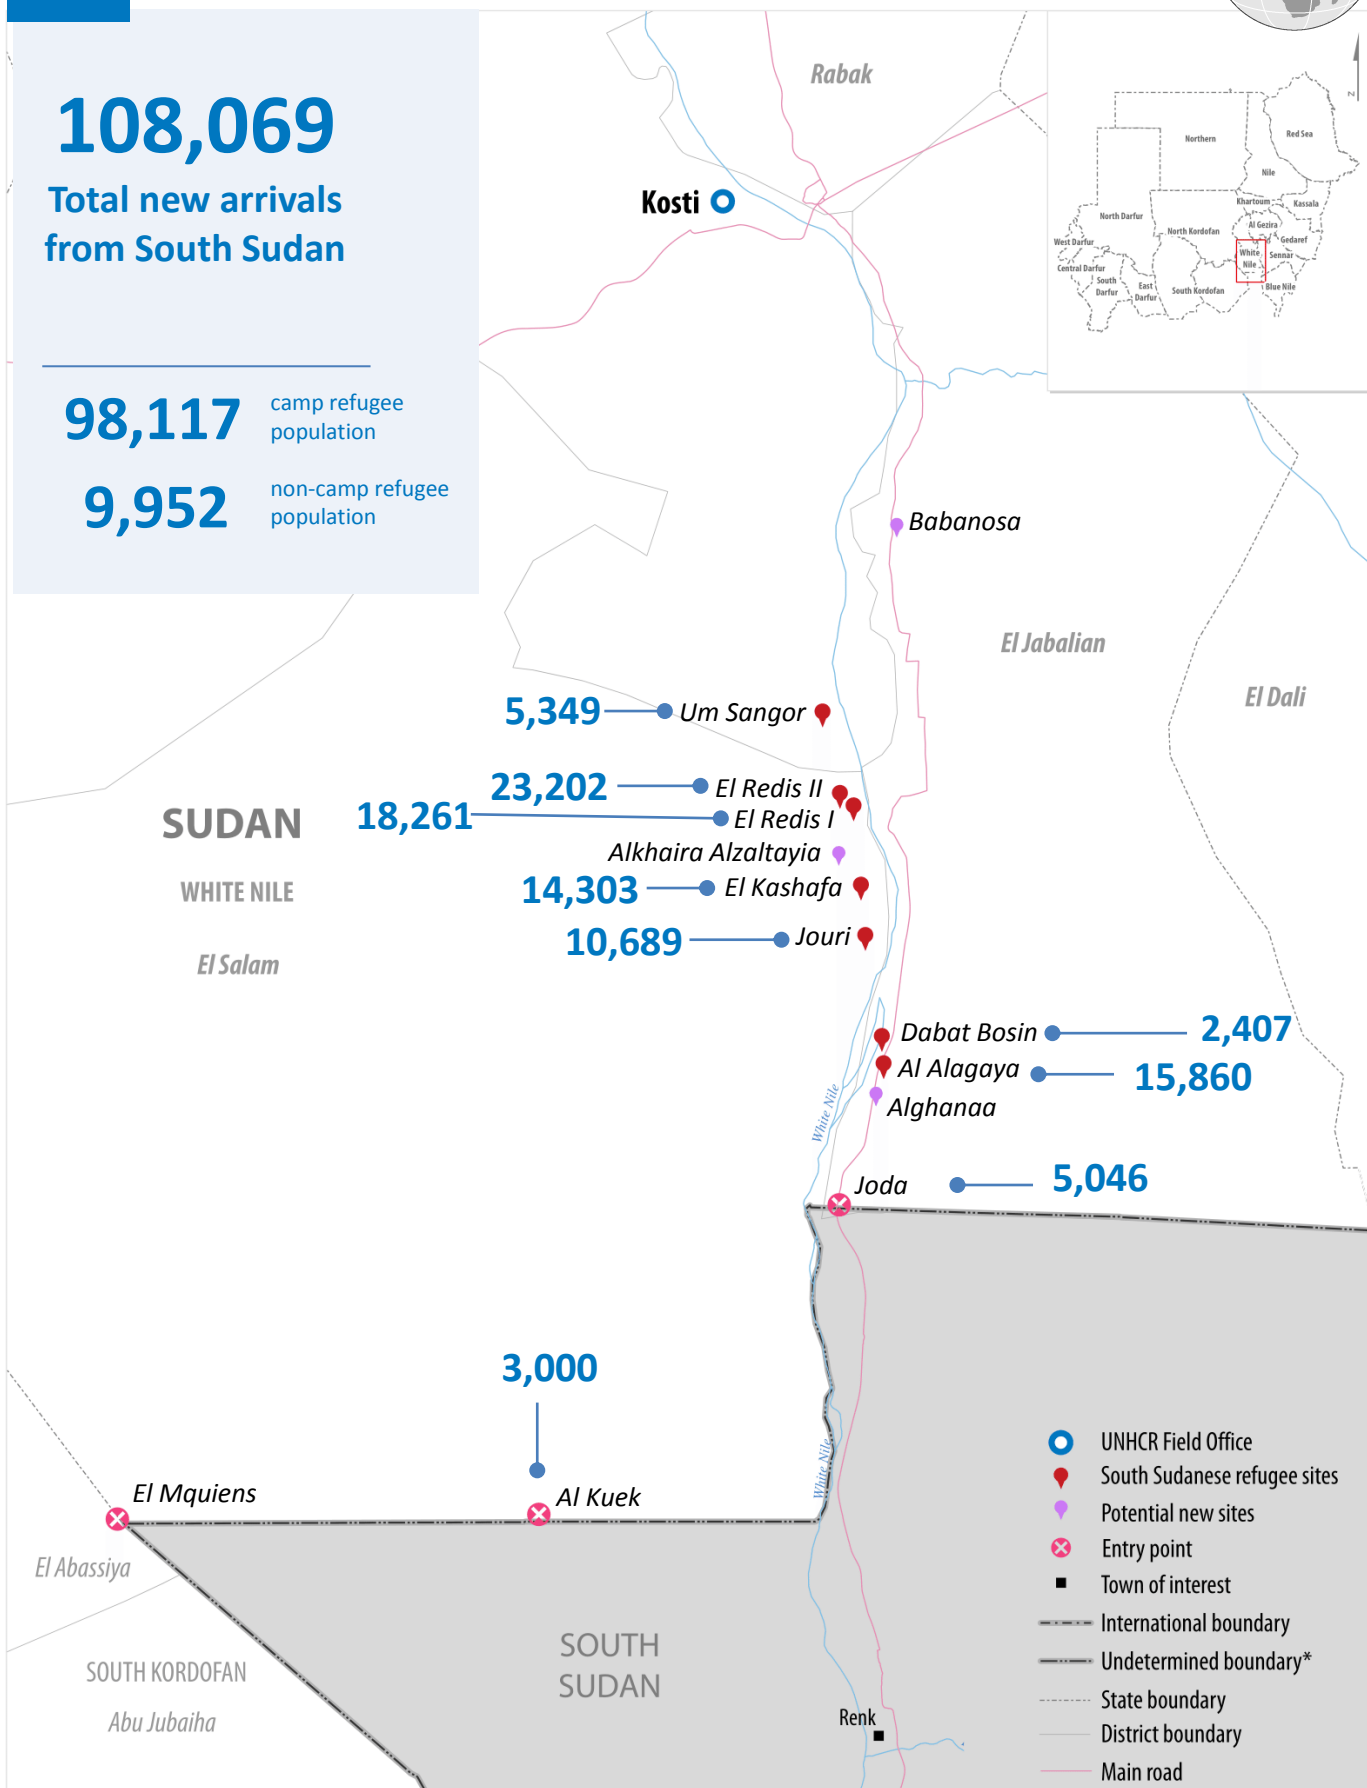

108,069

Total new arrivals from South Sudan

98,117 camp refugee population

9,952 non-camp refugee population

The boundaries and names shown and the designations used on this map do not imply official endorsement or acceptance by the United Nations. * Final boundary between the Republic of Sudan and the Republic of South Sudan has not yet been determined.

Sources: UNHCR, GoS, SRC, UNCS, UNDP