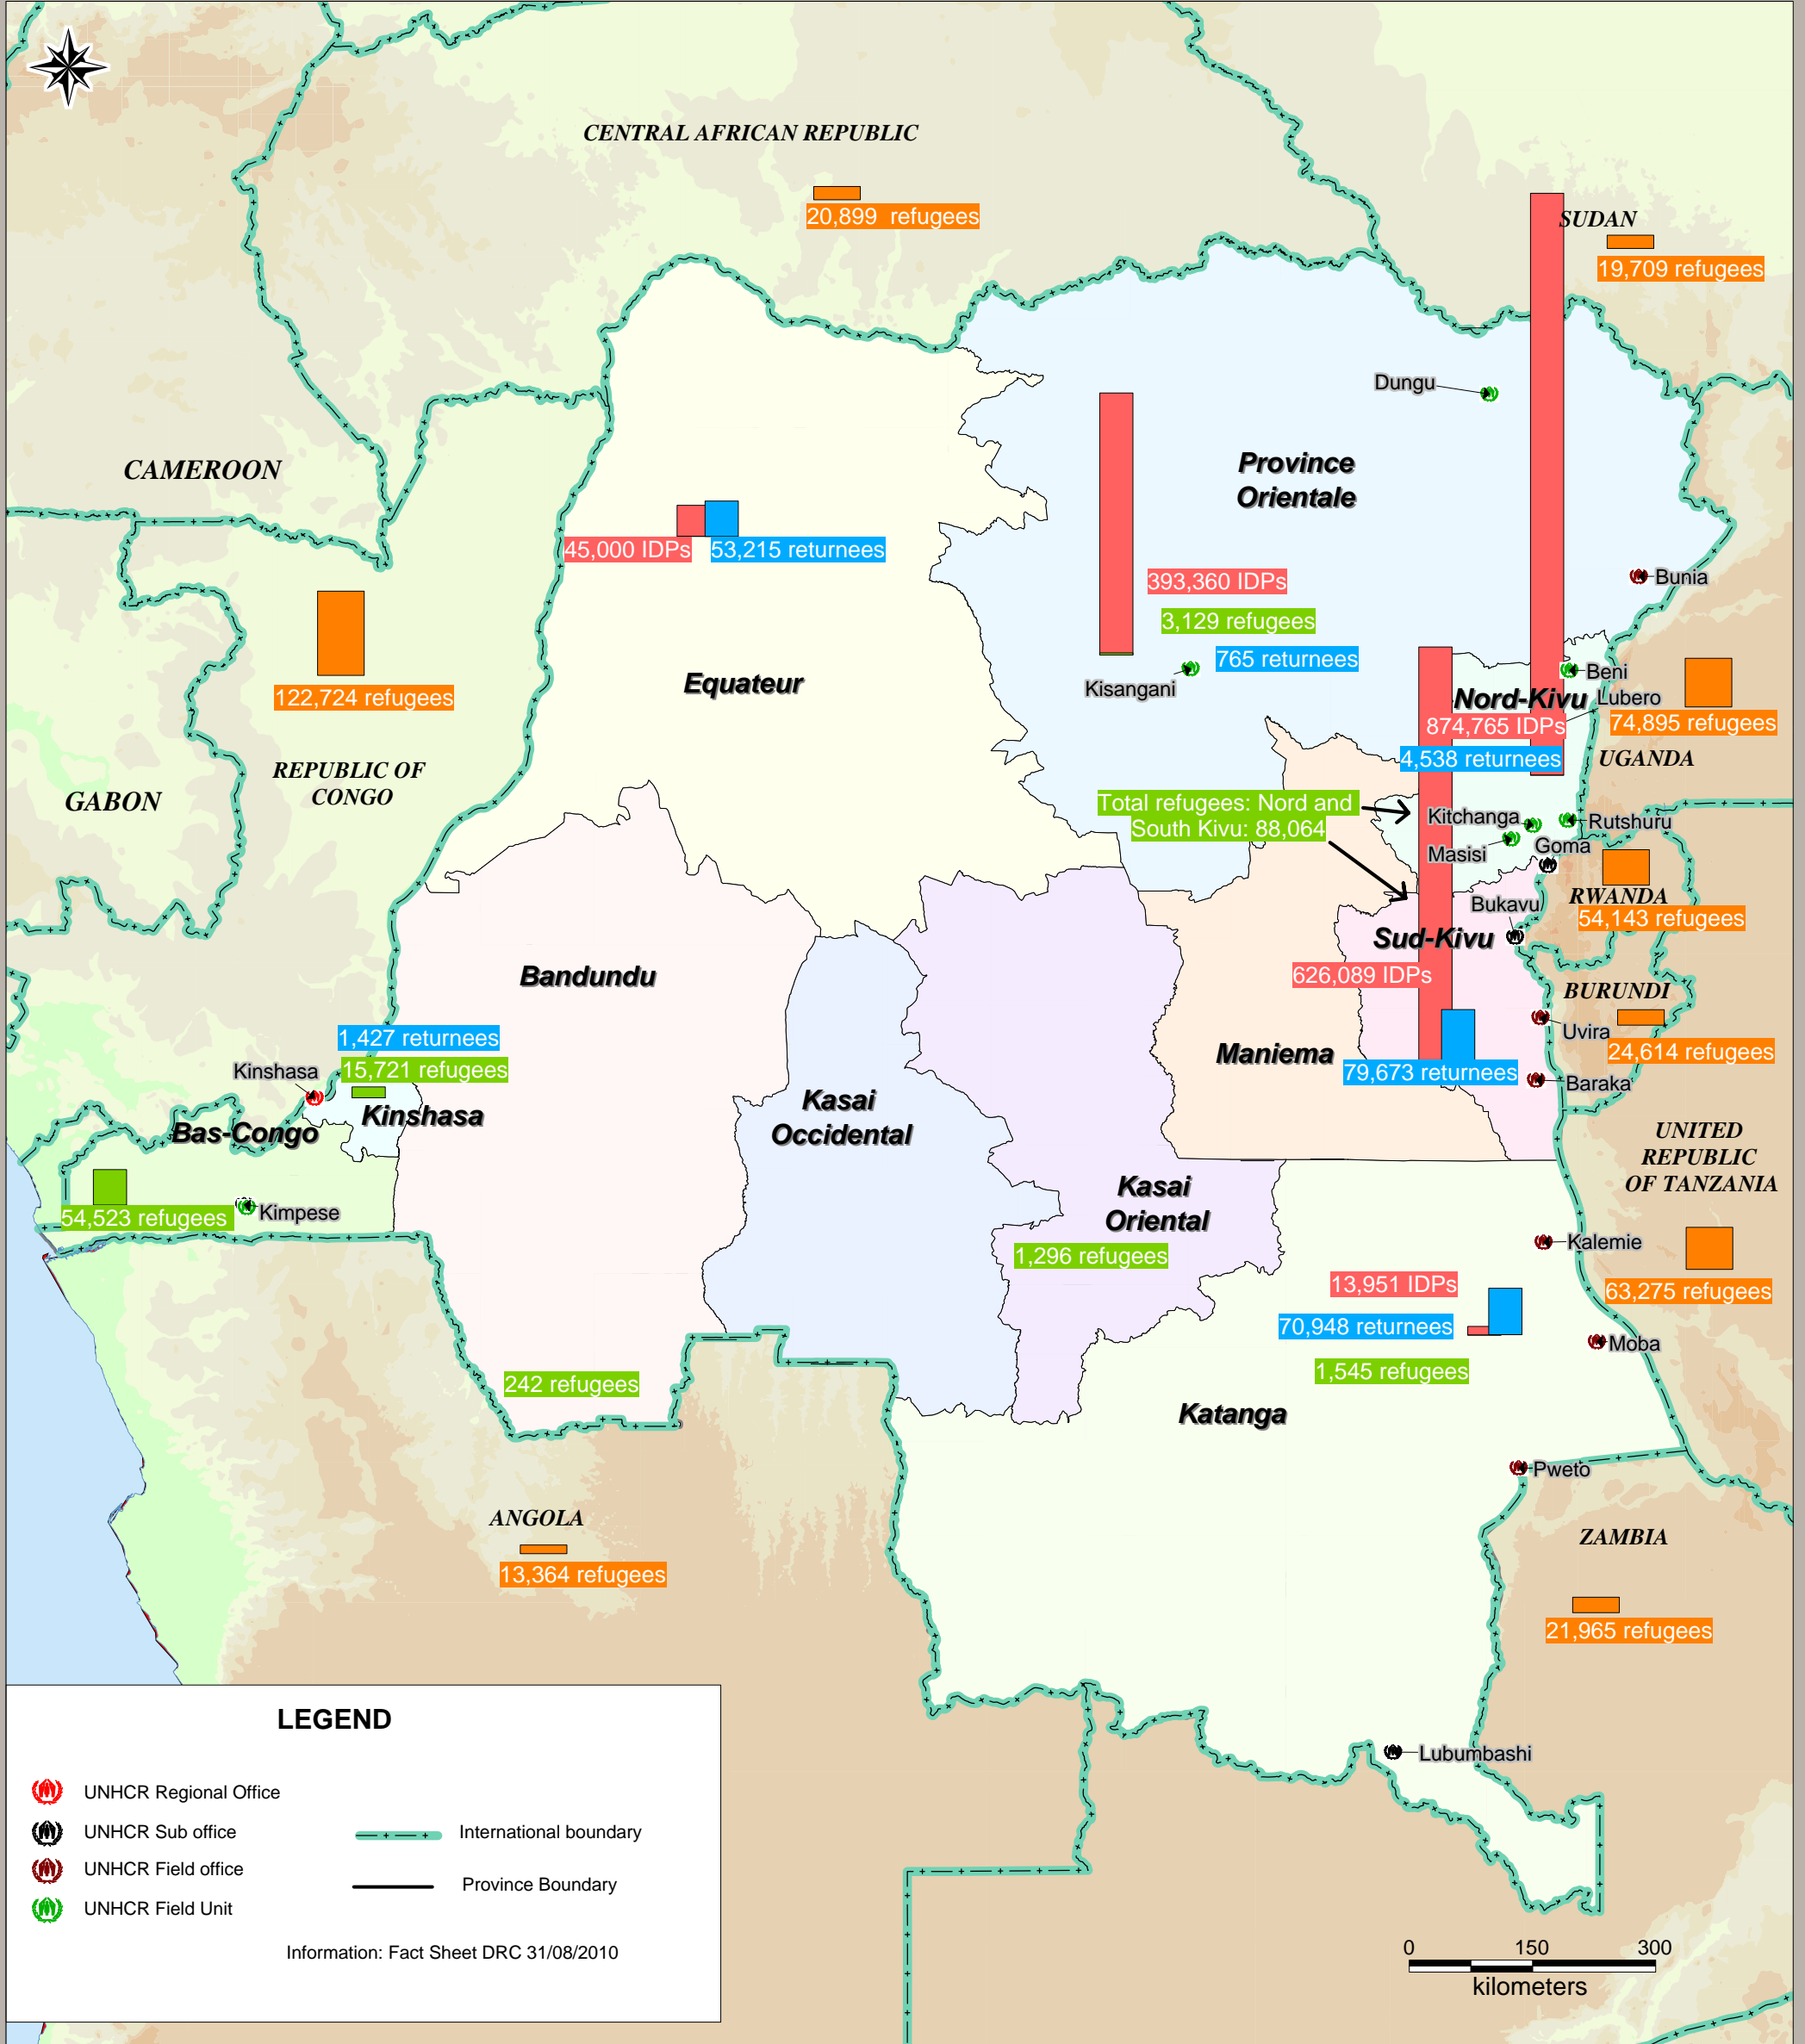

# REFUGEES, RETURNEES AND IDPs DEMOCRATIC REPUBLIC OF CONGO

31/08/2010

GIS AND MAPPING  
UNIT KINSHASA  
Email: ortega@unhcr.org

Sources:  
UNHCR, Global Insight digital mapping  
© 1998 Europa Technologies Ltd.

The boundaries and names shown  
and the designations used on this  
map do not imply official endorsement  
or acceptance by the United Nations.

## LEGEND

- UNHCR Regional Office
- UNHCR Sub office
- UNHCR Field office
- UNHCR Field Unit
- International boundary
- Province Boundary

Information: Fact Sheet DRC 31/08/2010

Total IDPs: 1,953,165

Total refugees: 164,520

Total returnees 2004-2010: 210,566

Total Congolese (DRC) refugees: 441,448

Other african  
countries 25,860