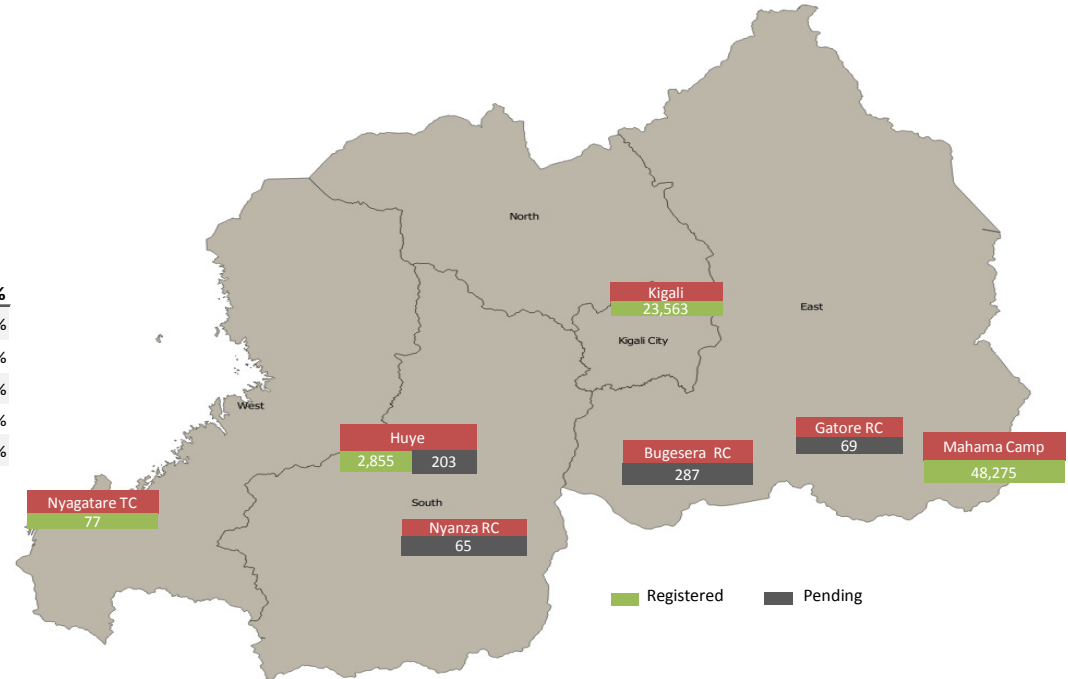

Registration Statistics

Registered on 17-18 Mar 2016

Mahama	125
Kigali	-
Nyagatare	-
Total	125

Camp / Reception Centre Population

Bugesera*	287	162
Nyanza*	65	33
Nyagatare*	77	36
Mahama	48,275	18,934
Gatore*	69	51
Kigali	23,563	9,747
Huye	3,058	1,095
Total	75,394	30,058

Total Arrivals

Mahama / Gatore Arrivals

75,394	Total Active Refugees
74,770	Registered L2
624	Registered L1**
4,097	Temporarily Inactivated***
79,491	Active + Inactive Refugees

Nyanza Arrivals : 0 Bugesera Arrivals : 2 Rusizi Arrivals : 0

Daily Registration Trends

Area of Origin	Age Cohort	Female	Male	Total	%
Kirundo	0 - 4 years	5,583	5,789	11,372	15%
Bujumbura Mairie	5 - 11 years	7,079	7,135	14,214	19%
Muyinga	12 - 17 years	4,878	5,166	10,044	13%
Ngozi	18 - 59 years	19,145	18,442	37,587	50%
Karuzi	60 + years	1,020	533	1,553	2%
Kayanza	Total	37,705	37,065	74,770	
Cibitoke					
Ruyigi					
Gitega					
Bubanza					
Others					
Total				74,770	

* Source: MIDIMAR. All other sources are UNHCR

** Individuals registered in Nyanza and Bugesera RCs have undergone level 1 biometric registration

*** Inactivated due to absence at food distribution for 3 or more consecutive months in Sep - Feb (3,099) or spontaneous departure to BDI (998)