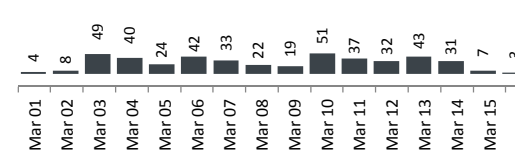

Registration Statistics

Registered on 17-18 Mar 2016

Mahama	125
Kigali	-
Nyagatare	-
Total	125

Camp / Reception Centre Population

Bugesera*	287	162
Nyanza*	65	33
Nyagatare*	77	36
Mahama	48,275	18,934
Gatore*	69	51
Kigali	23,563	9,747
Huye	3,058	1,095
Total	75,394	30,058

Total Arrivals

Mahama / Gatore Arrivals

75,394	Total Active Refugees
74,770	Registered L2
624	Registered L1**
4,097	Temporarily Inactivated***
79,491	Active + Inactive Refugees

Nyanza Arrivals : 0 Bugesera Arrivals : 2 Rusizi Arrivals : 0

Daily Registration Trends

Area of Origin	Age Cohort	Female	Male	Total	%
Kirundo	0 - 4 years	5,583	5,789	11,372	15%
Bujumbura Mairie	5 - 11 years	7,079	7,135	14,214	19%
Muyinga	12 - 17 years	4,878	5,166	10,044	13%
Ngozi	18 - 59 years	19,145	18,442	37,587	50%
Karuzi	60 + years	1,020	533	1,553	2%
Kayanza	Total	37,705	37,065	74,770	
Cibitoke					
Ruyigi					
Gitega					
Bubanza					
Others					
Total				74,770	