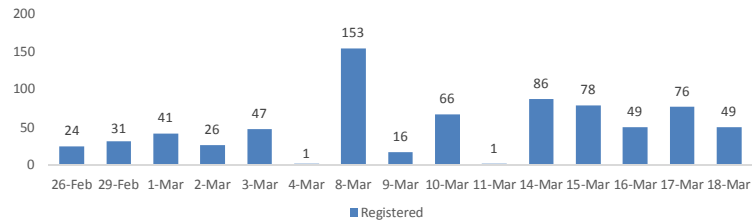

Total Arrivals

Mahama / Gatore Arrivals

75,394	Total Active Refugees
74,770	Registered L2
624	Registered L1**
4,097	Temporarily Inactivated***
79,491	Active + Inactive Refugees

Nyanza Arrivals : 0 Bugesera Arrivals : 2 Rusizi Arrivals : 0

Daily Registration Trends

Area of Origin	Age Cohort	Female	Male	Total	%
Kirundo	0 - 4 years	5,583	5,789	11,372	15%
Bujumbura Mairie	5 - 11 years	7,079	7,135	14,214	19%
Muyinga	12 - 17 years	4,878	5,166	10,044	13%
Ngozi	18 - 59 years	19,145	18,442	37,587	50%
Karuzi	60 + years	1,020	533	1,553	2%
Kayanza	Total	37,705	37,065	74,770	
Cibitoke					
Ruyigi					
Gitega					
Bubanza					
Others					
Total				74,770	