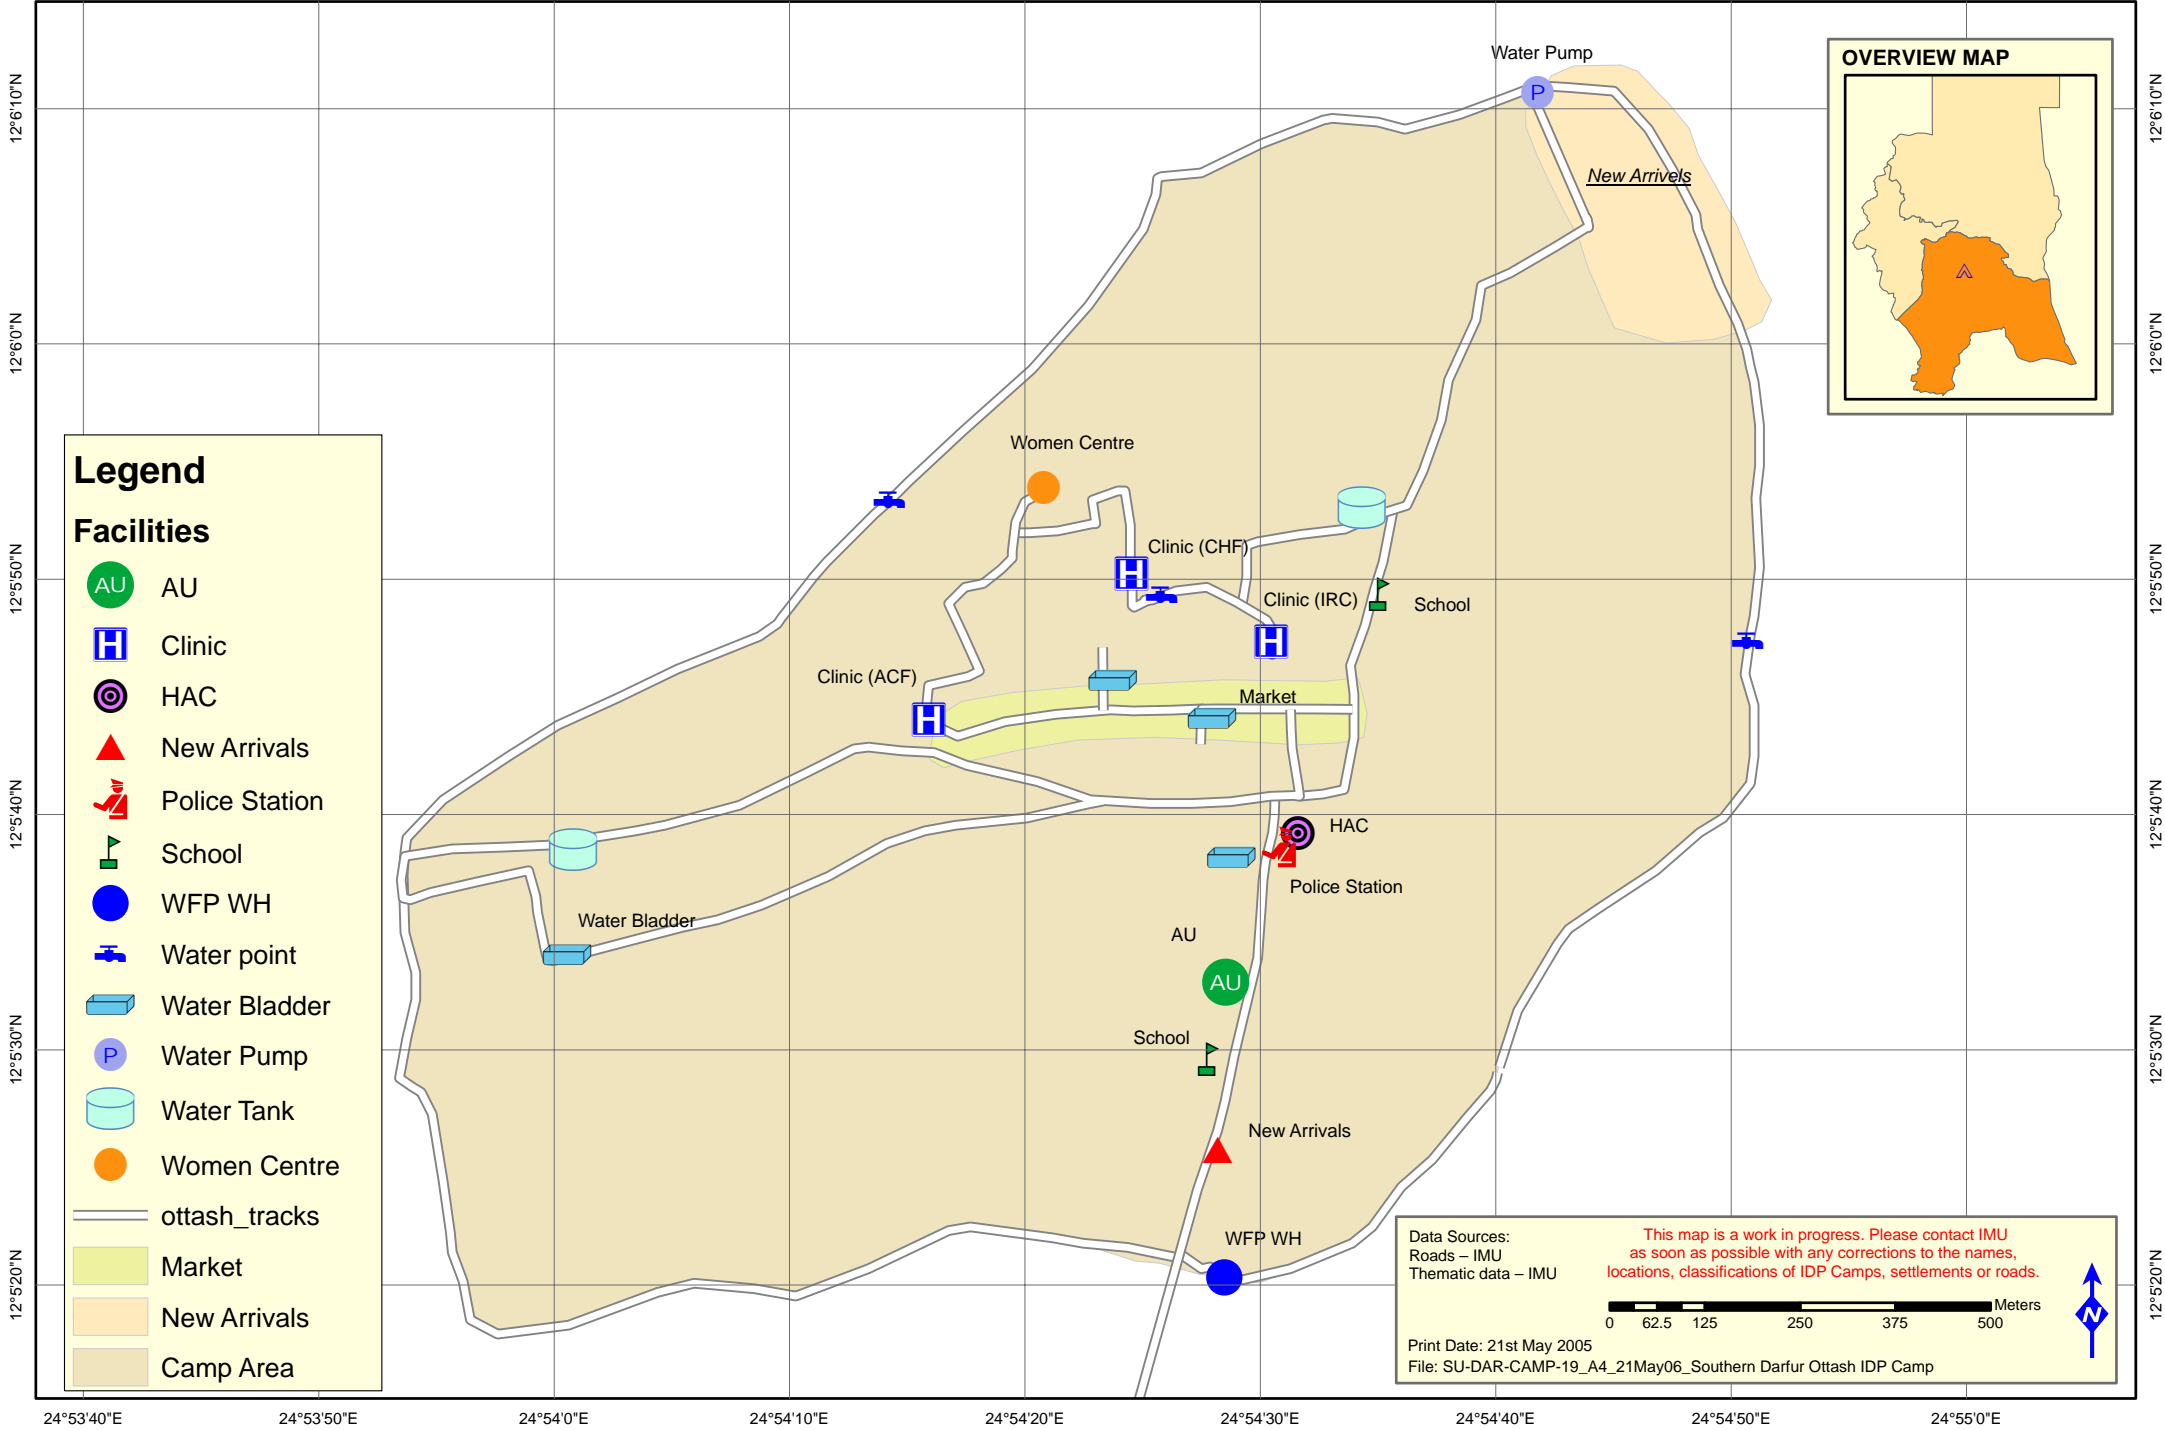

# Ottash IDP Camp, Southern Darfur, Nyala

## Legend

Data Sources:  
 Roads – IMU  
 Thematic data – IMU

**This map is a work in progress. Please contact IMU as soon as possible with any corrections to the names, locations, classifications of IDP Camps, settlements or roads.**

0 62.5 125 250 375 500 Meters

Print Date: 21st May 2005  
 File: SU-DAR-CAMP-19\_A4\_21May06\_Southern Darfur Ottash IDP Camp