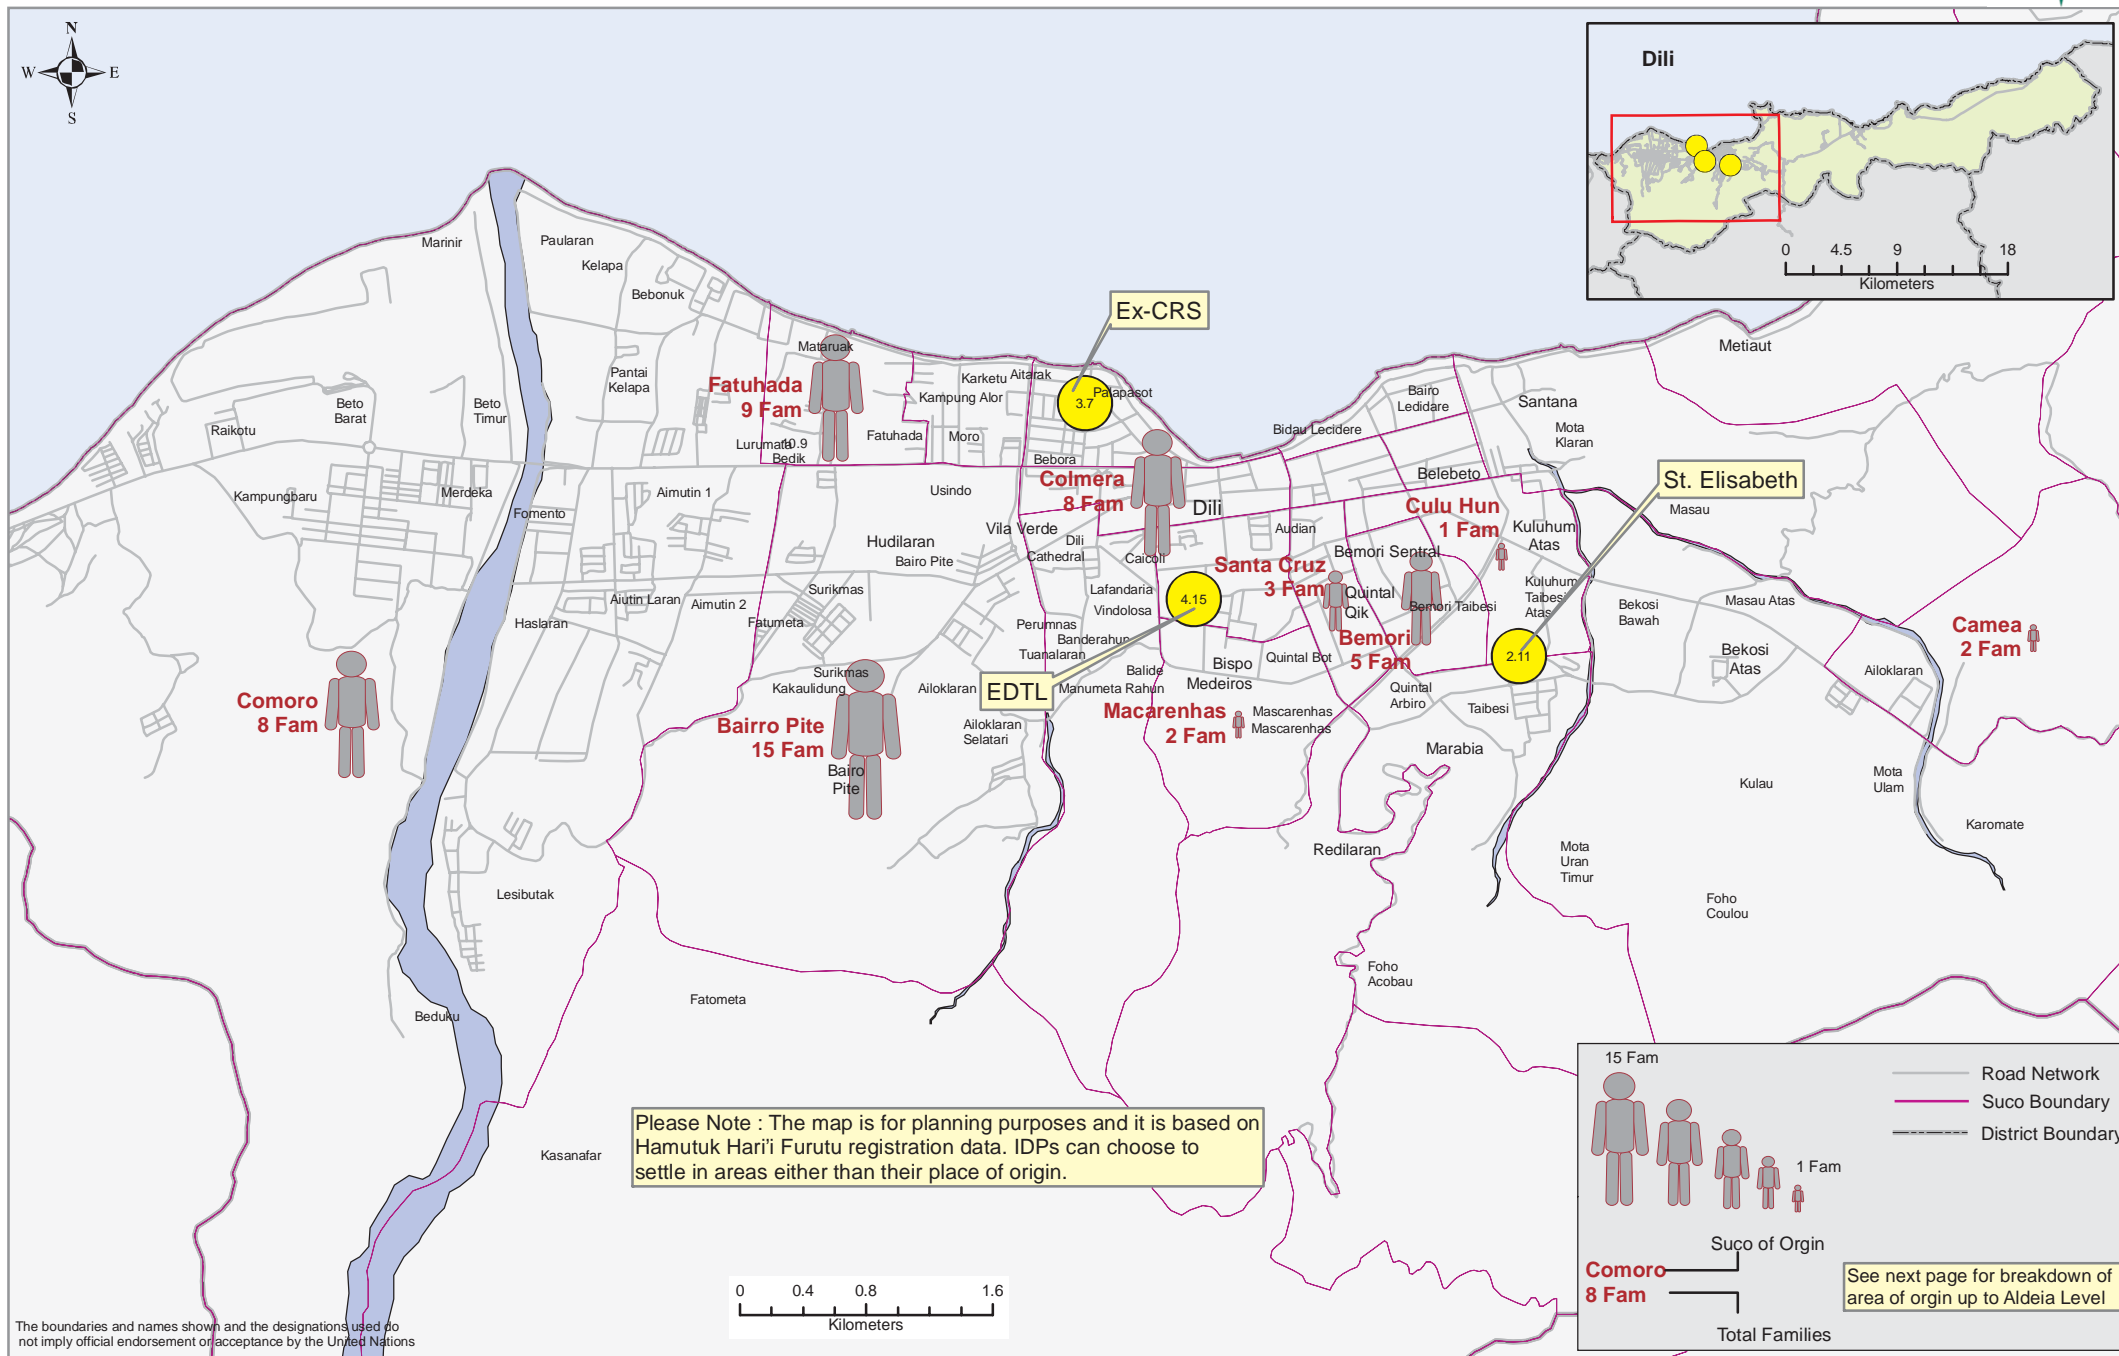

IDPs Areas of Origin (Dili) - Ex-CRS, EDTL and St. Elizabeth IDP Camps

Based on Information from the Government's Hamutuk Hari'i Futuru Program as at 14 July 2008

Please Note : The map is for planning purposes and it is based on Hamutuk Hari'i Furutu registration data. IDPs can choose to settle in areas either than their place of origin.

15 Fam

8 Fam

1 Fam

Suco of Origin

Comoro

8 Fam

Total Families

See next page for breakdown of area of origin up to Aldeia Level