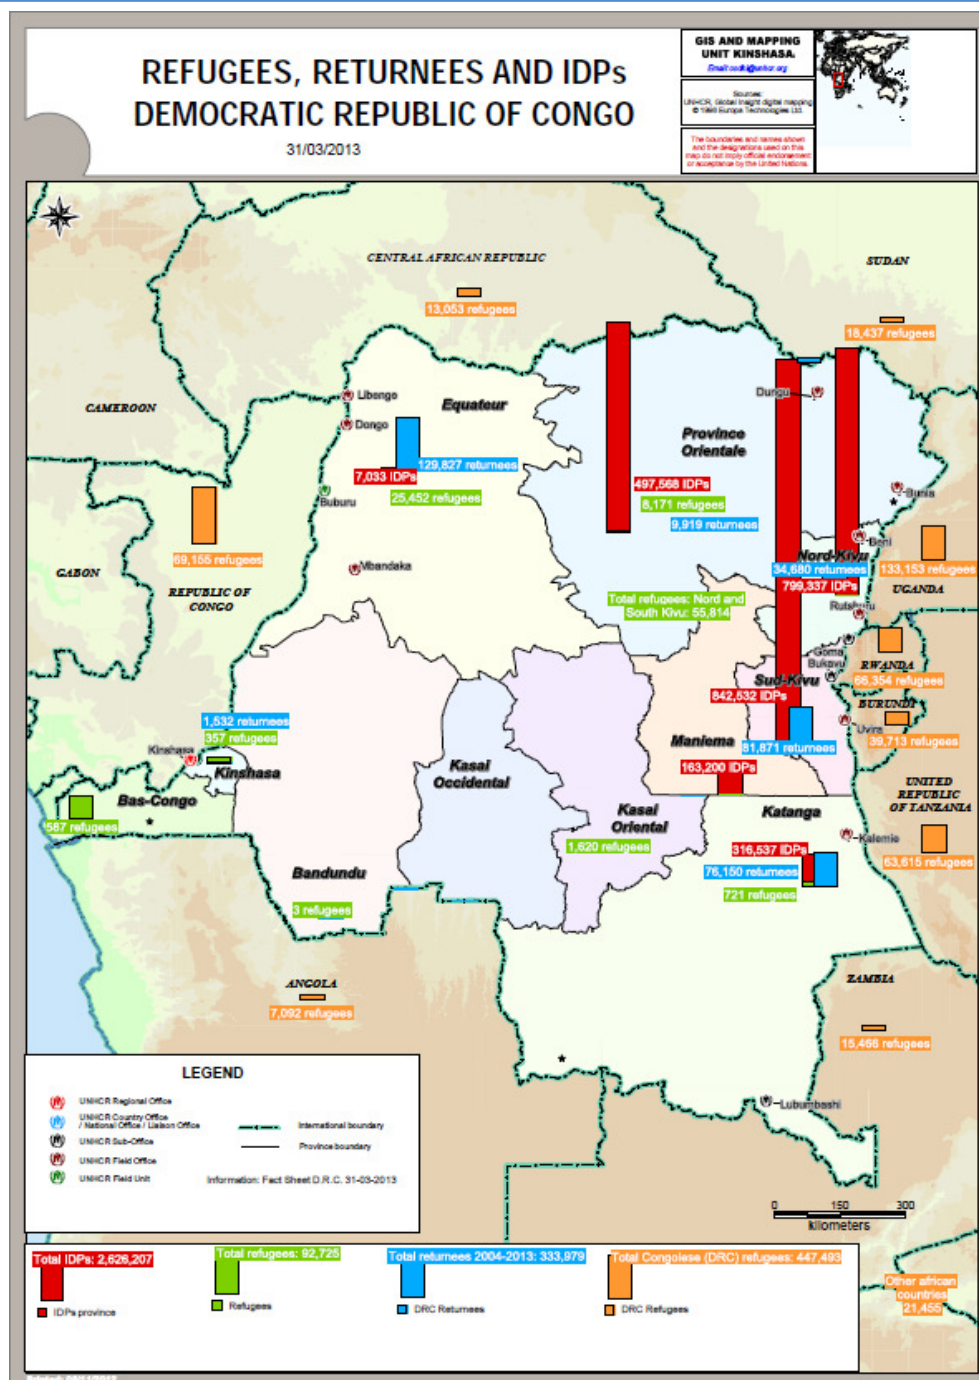

## Achievements

- Since January 1<sup>st</sup>, some **1,555** Rwandan refugees returned to Rwanda from Bukavu (**597**) and Goma (**958**).
- **17,906** DRC refugees returned from Republic of Congo to Equateur Province this year. The voluntary repatriation operation started on 5 May 2012, since then **64,224** individuals returned in Equateur.
- **249** Congolese refugees have been repatriated from Burundi in 2013.

## UNHCR Presence

RO Kinshasa, SO Bukavu, SO Goma, SO Lubumbashi, FO Bunia, FO Dungen, FU Beni, FU Rutshuru, FO Uvira, FO Kalemie, FO Dongo, FO Libenge, FU Mbandaka, FU Buburu

For further details please contact: