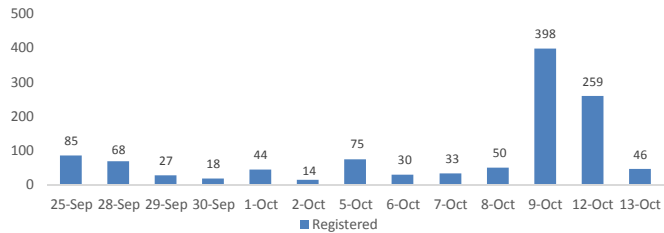

Daily Statistics

Registered on 13 October 2015

Mahama	46
Kigali	-
Nyagatare	-
Total	46

Camp / Reception Centre Population

Bugesera*	61	26
Nyanza*	16	7
Nyagatare**	25	10
Mahama**	44,557	18,506
Kigali	21,581	9,076
Huye	2,843	891
Total	69,083	28,516

Total Arrivals

Mahama Arrivals

69,083	Total Active Refugees
68,933	Registered L2
150	Registered L1
6,696	Temporarily Inactivated***
75,779	Active + Inactive Refugees

Nyanza Arrivals : 0 Bugesera Arrivals : 14 Rusizi Arrivals : 0

Daily Registration Trends

Area of Origin	Age Cohort	Female	Male	Total	%
Kirundo	0 - 4 years	5,497	5,732	11,229	16%
Bujumbura	5 - 11 years	6,399	6,483	12,882	19%
Muyinga	12 - 17 years	4,727	4,711	9,438	14%
Ngozi	18 - 59 years	17,494	16,575	34,069	49%
Karuzi	60 + years	891	424	1,315	2%
Kayanza	Total	35,008	33,925	68,933	
Cibitoke					
Bubanza					
Gitega					
Mwaro					
Others					
Total					