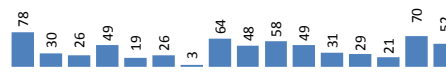

Daily Statistics

Registered on 13 October 2015

Mahama	46
Kigali	-
Nyagatare	-
Total	46

Camp / Reception Centre Population

Bugesera*	61	26
Nyanza*	16	7
Nyagatare**	25	10
Mahama**	44,557	18,506
Kigali	21,581	9,076
Huye	2,843	891
Total	69,083	28,516

Total Arrivals

Mahama Arrivals

69,083	Total Active Refugees
68,933	Registered L2
150	Registered L1
6,696	Temporarily Inactivated***
75,779	Active + Inactive Refugees

Nyanza Arrivals : 0 Bugesera Arrivals : 14 Rusizi Arrivals : 0