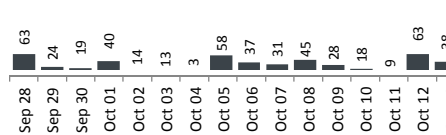

Daily Statistics

Registered on 13 October 2015

Mahama	46
Kigali	-
Nyagatare	-
Total	46

Camp / Reception Centre Population

Bugesera*	61	26
Nyanza*	16	7
Nyagatare**	25	10
Mahama**	44,557	18,506
Kigali	21,581	9,076
Huye	2,843	891
Total	69,083	28,516

Total Arrivals

Mahama Arrivals

69,083	Total Active Refugees
68,933	Registered L2
150	Registered L1
6,696	Temporarily Inactivated***
75,779	Active + Inactive Refugees

Nyanza Arrivals : 0 Bugesera Arrivals : 14 Rusizi Arrivals : 0