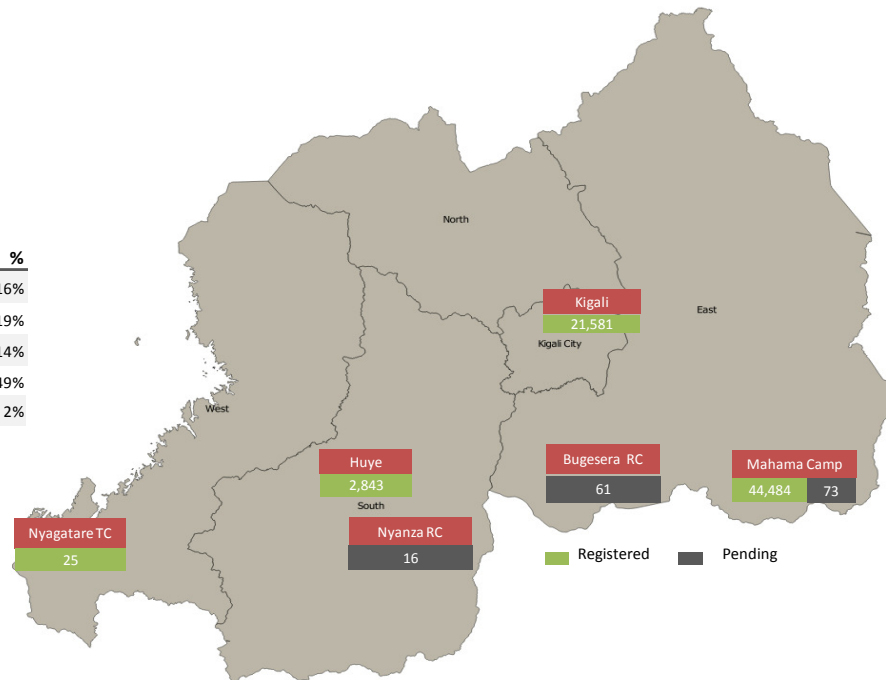

Daily Statistics

Registered on 13 October 2015

Mahama	46
Kigali	-
Nyagatare	-
Total	46

Camp / Reception Centre Population

Bugesera*	61	26
Nyanza*	16	7
Nyagatare**	25	10
Mahama**	44,557	18,506
Kigali	21,581	9,076
Huye	2,843	891
Total	69,083	28,516

Total Arrivals

Mahama Arrivals

69,083	Total Active Refugees
68,933	Registered L2
150	Registered L1
6,696	Temporarily Inactivated***
75,779	Active + Inactive Refugees

Nyanza Arrivals : 0 Bugesera Arrivals : 14 Rusizi Arrivals : 0

Daily Registration Trends

Area of Origin	Age Cohort	Female	Male	Total	%
Kirundo	0 - 4 years	5,497	5,732	11,229	16%
Bujumbura	5 - 11 years	6,399	6,483	12,882	19%
Muyinga	12 - 17 years	4,727	4,711	9,438	14%
Ngozi	18 - 59 years	17,494	16,575	34,069	49%
Karuzi	60 + years	891	424	1,315	2%
Kayanza	Total	35,008	33,925	68,933	
Cibitoke					
Bubanza					
Gitega					
Mwaro					
Others					
Total					

*Source: MIDIMAR Camp Manager
 ** Figures represent where individuals were registered but not necessarily their current physical location.
 *** Individuals who left the Reception/Transit centers without authorization and whose whereabouts are unknown.
 Individuals in Bugesera and Nyanza RCs have undergone level 1 biometric registration
 For more information please visit our website: <http://data.unhcr.org/burundi/country.php?id=182>