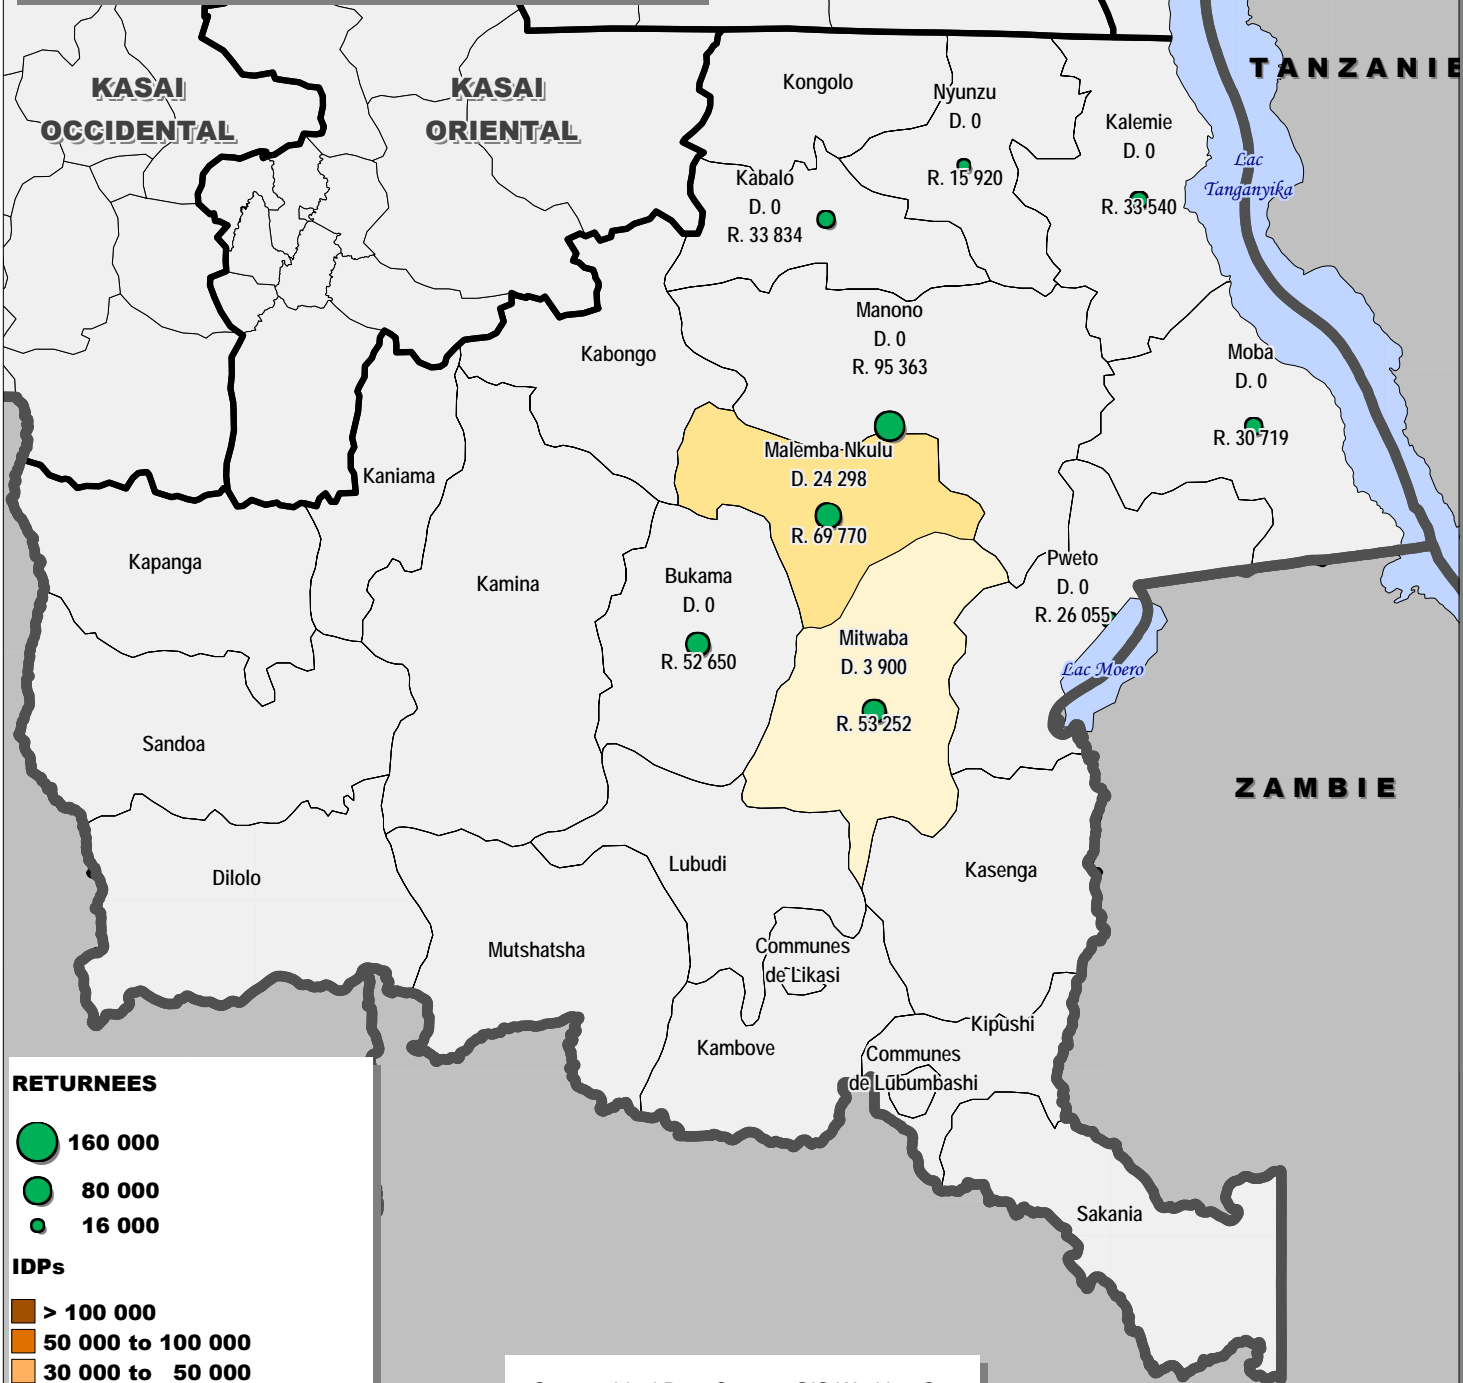

# IDPs AND RETURNEES IN THE KATANGA PROVINCE AS OF MARCH 2007

KATANGA	IDPs	RETURNEES
Bukama	0	52 650
Kabalo	0	33 834
Kalemie	0	33 540
Malemba Nkulu	24 298	69 770
Manono	0	95 363
Mitwaba	3 900	53 252
Moba	0	30 719
Nyunzu	0	15 920
Pweto	0	26 055
<b>TOTAL KATANGA</b>	<b>28 198</b>	<b>411 103</b>

D. = Displaced Persons  
R. = Returnees

Geographical Data Source: GIS Working Group  
Thematic Data Source: OCHA DRC  
Production Date: 19.04.2007  
Produced by: OCHA DRC - HIS  
Datum: WGS84

OCHA DRC IS SUPPORTED BY:  
Belgian Cooperation, Canada, Dutch Government, ECHO,  
France, Germany, Norway, SIDA, Spanish Cooperation,  
Switzerland, UK Government, USAID/OFDA