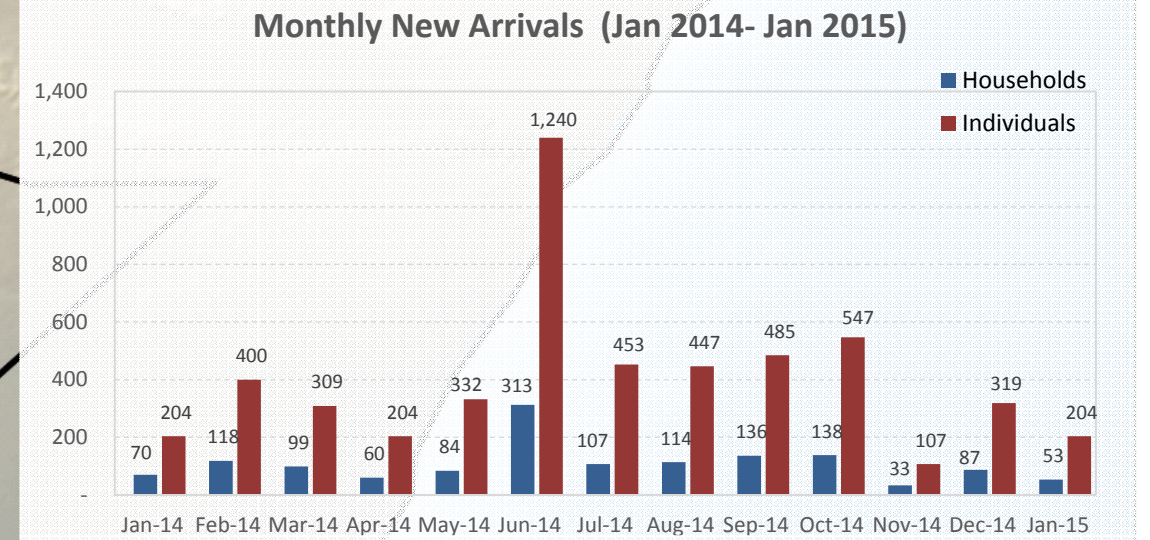

# Dollo Ado Refugee Camps Population

As of 31 Jan 2015

UNHCR Ethiopia - Sub Office Melkadida

Total Number of Refuges : 204,029 Individuals

Total Number of Refuges : 40,784 Households

 Refugee Reception Center  
 Refugee Camp