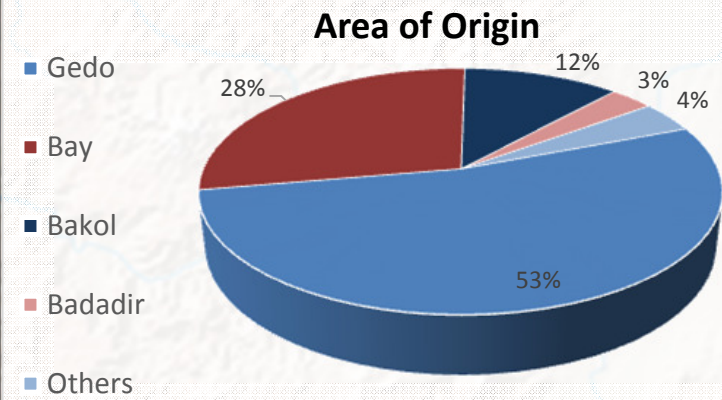

# Dollo Ado Refugee Camps Population

As of 31 Jan 2015

UNHCR Ethiopia - Sub Office Melkadida

Total Number of Refuges : 204,029 Individuals

Total Number of Refuges : 40,784 Households

 Refugee Reception Center  
 Refugee Camp