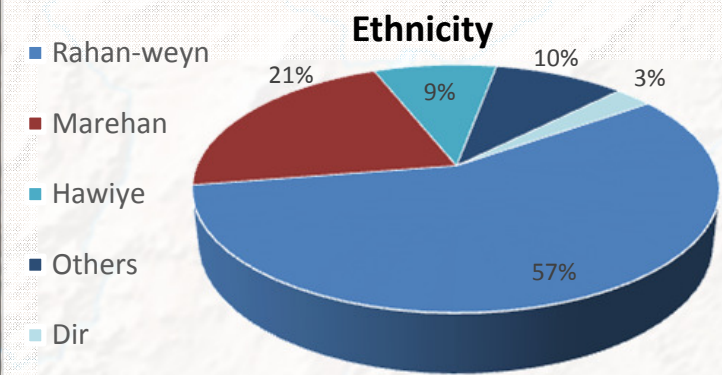

# Dollo Ado Refugee Camps Population

As of 31 Jan 2015

UNHCR Ethiopia - Sub Office Melkadida

Total Number of Refuges : 204,029 Individuals

Total Number of Refuges : 40,784 Households

 Refugee Reception Center  
 Refugee Camp