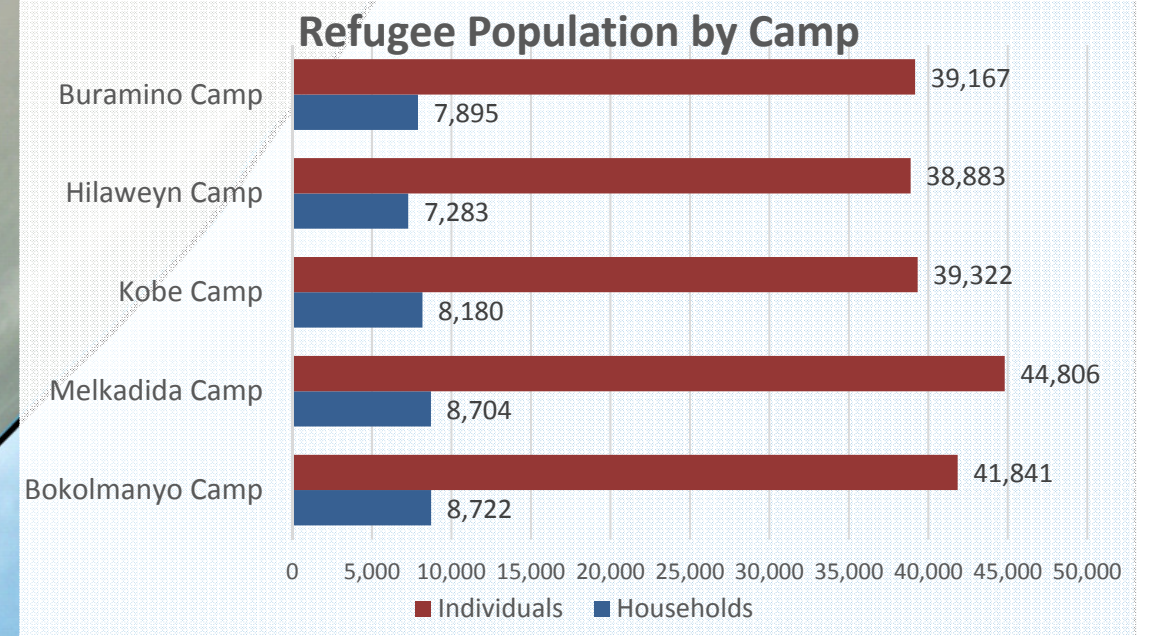

# Dollo Ado Refugee Camps Population

As of 31 Jan 2015

UNHCR Ethiopia - Sub Office Melkadida

Total Number of Refuges : 204,029 Individuals

Total Number of Refuges : 40,784 Households

 Refugee Reception Center  
 Refugee Camp