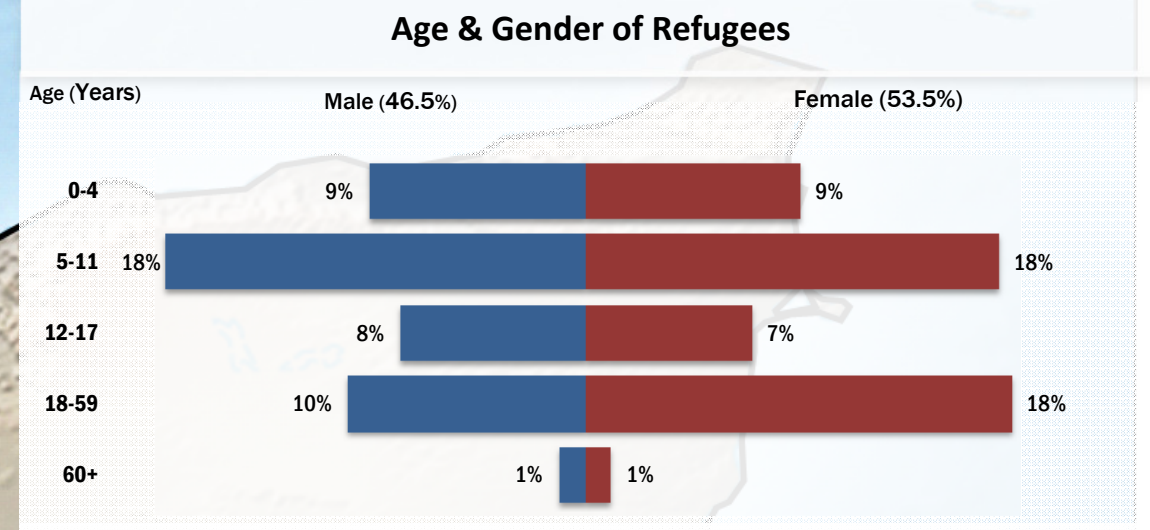

# Dollo Ado Refugee Camps Population

As of 31 Jan 2015

UNHCR Ethiopia - Sub Office Melkadida

Total Number of Refuges : 204,029 Individuals

Total Number of Refuges : 40,784 Households

 Refugee Reception Center  
 Refugee Camp