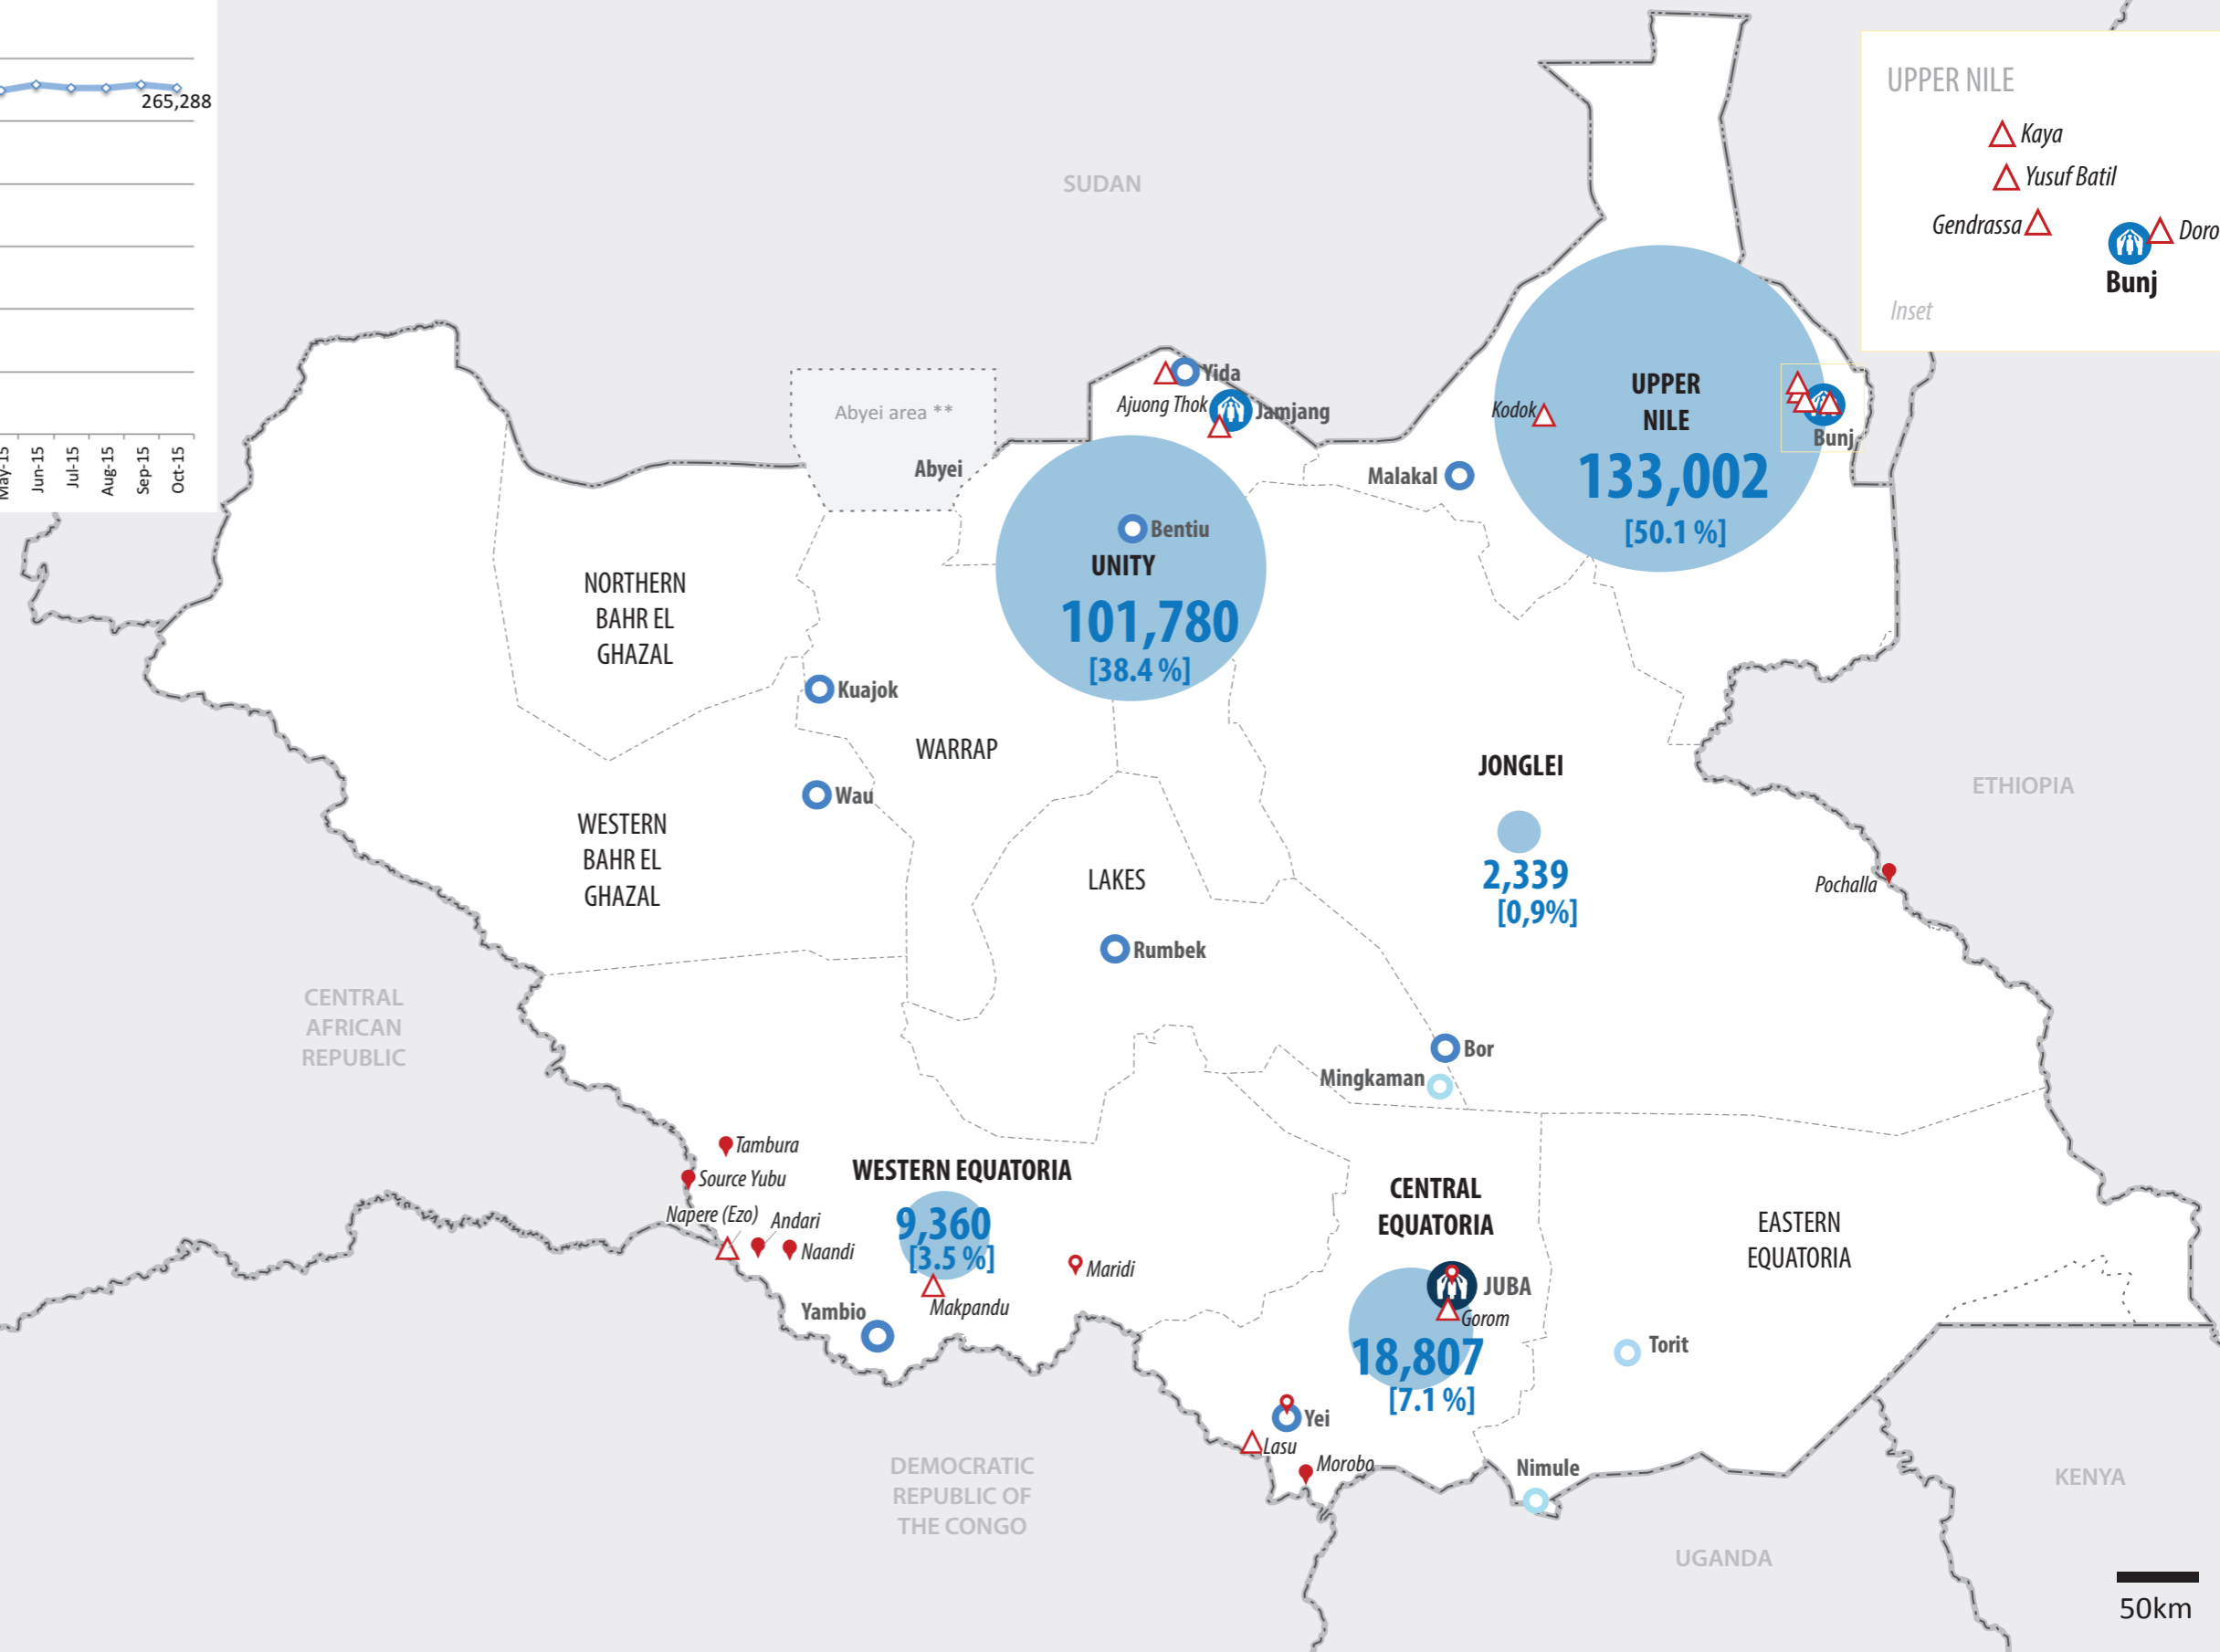

# SOUTH SUDAN: Refugee population by State | 31 October 2015

Refugees population trends by month | 2014 - 2015

**265,288**  
total refugees hosted  
in South Sudan

- UNHCR Country Office
- UNHCR Sub Office
- UNHCR Field Office
- UNHCR Field Unit
- Refugee settlement
- Refugee location
- Urban refugee location
- International boundary
- Undetermined boundary\*
- State boundary

**UPPER NILE**

- Kaya
- Yusuf Batil
- Gendrassa
- Doro
- Buni

*Inset*

The boundaries and names shown and the designations used on this map do not imply official endorsement or acceptance by the United Nations. \* Final boundary between the Republic of Sudan and the Republic of South Sudan has not yet been determined. \*\* Final status of the Abyei area is not yet determined.