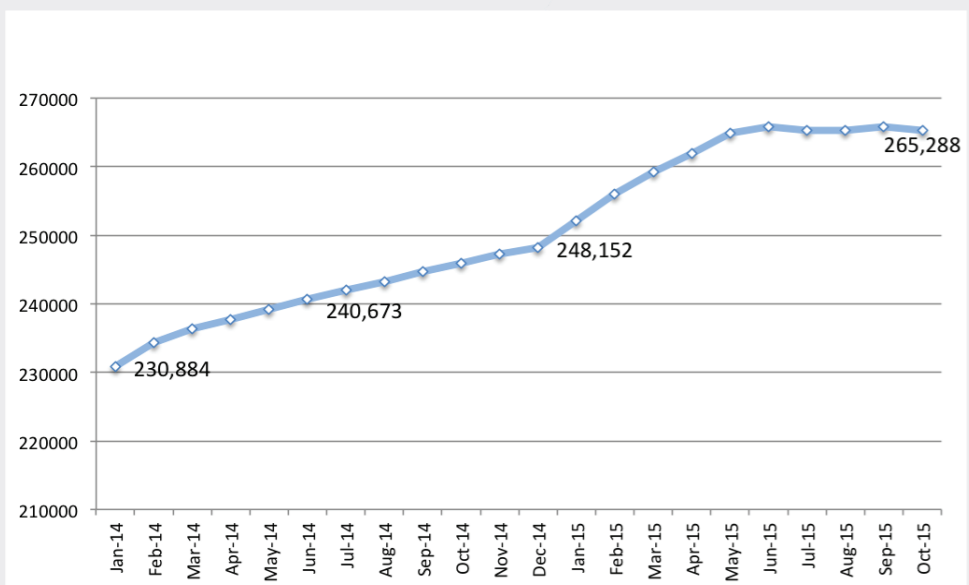

# SOUTH SUDAN: Refugee population by State | 31 October 2015

Refugees population trends by month | 2014 - 2015

**265,288**  
total refugees hosted  
in South Sudan

- UNHCR Country Office
- UNHCR Sub Office
- UNHCR Field Office
- UNHCR Field Unit
- Refugee settlement
- Refugee location
- Urban refugee location
- International boundary
- Undetermined boundary\*
- State boundary