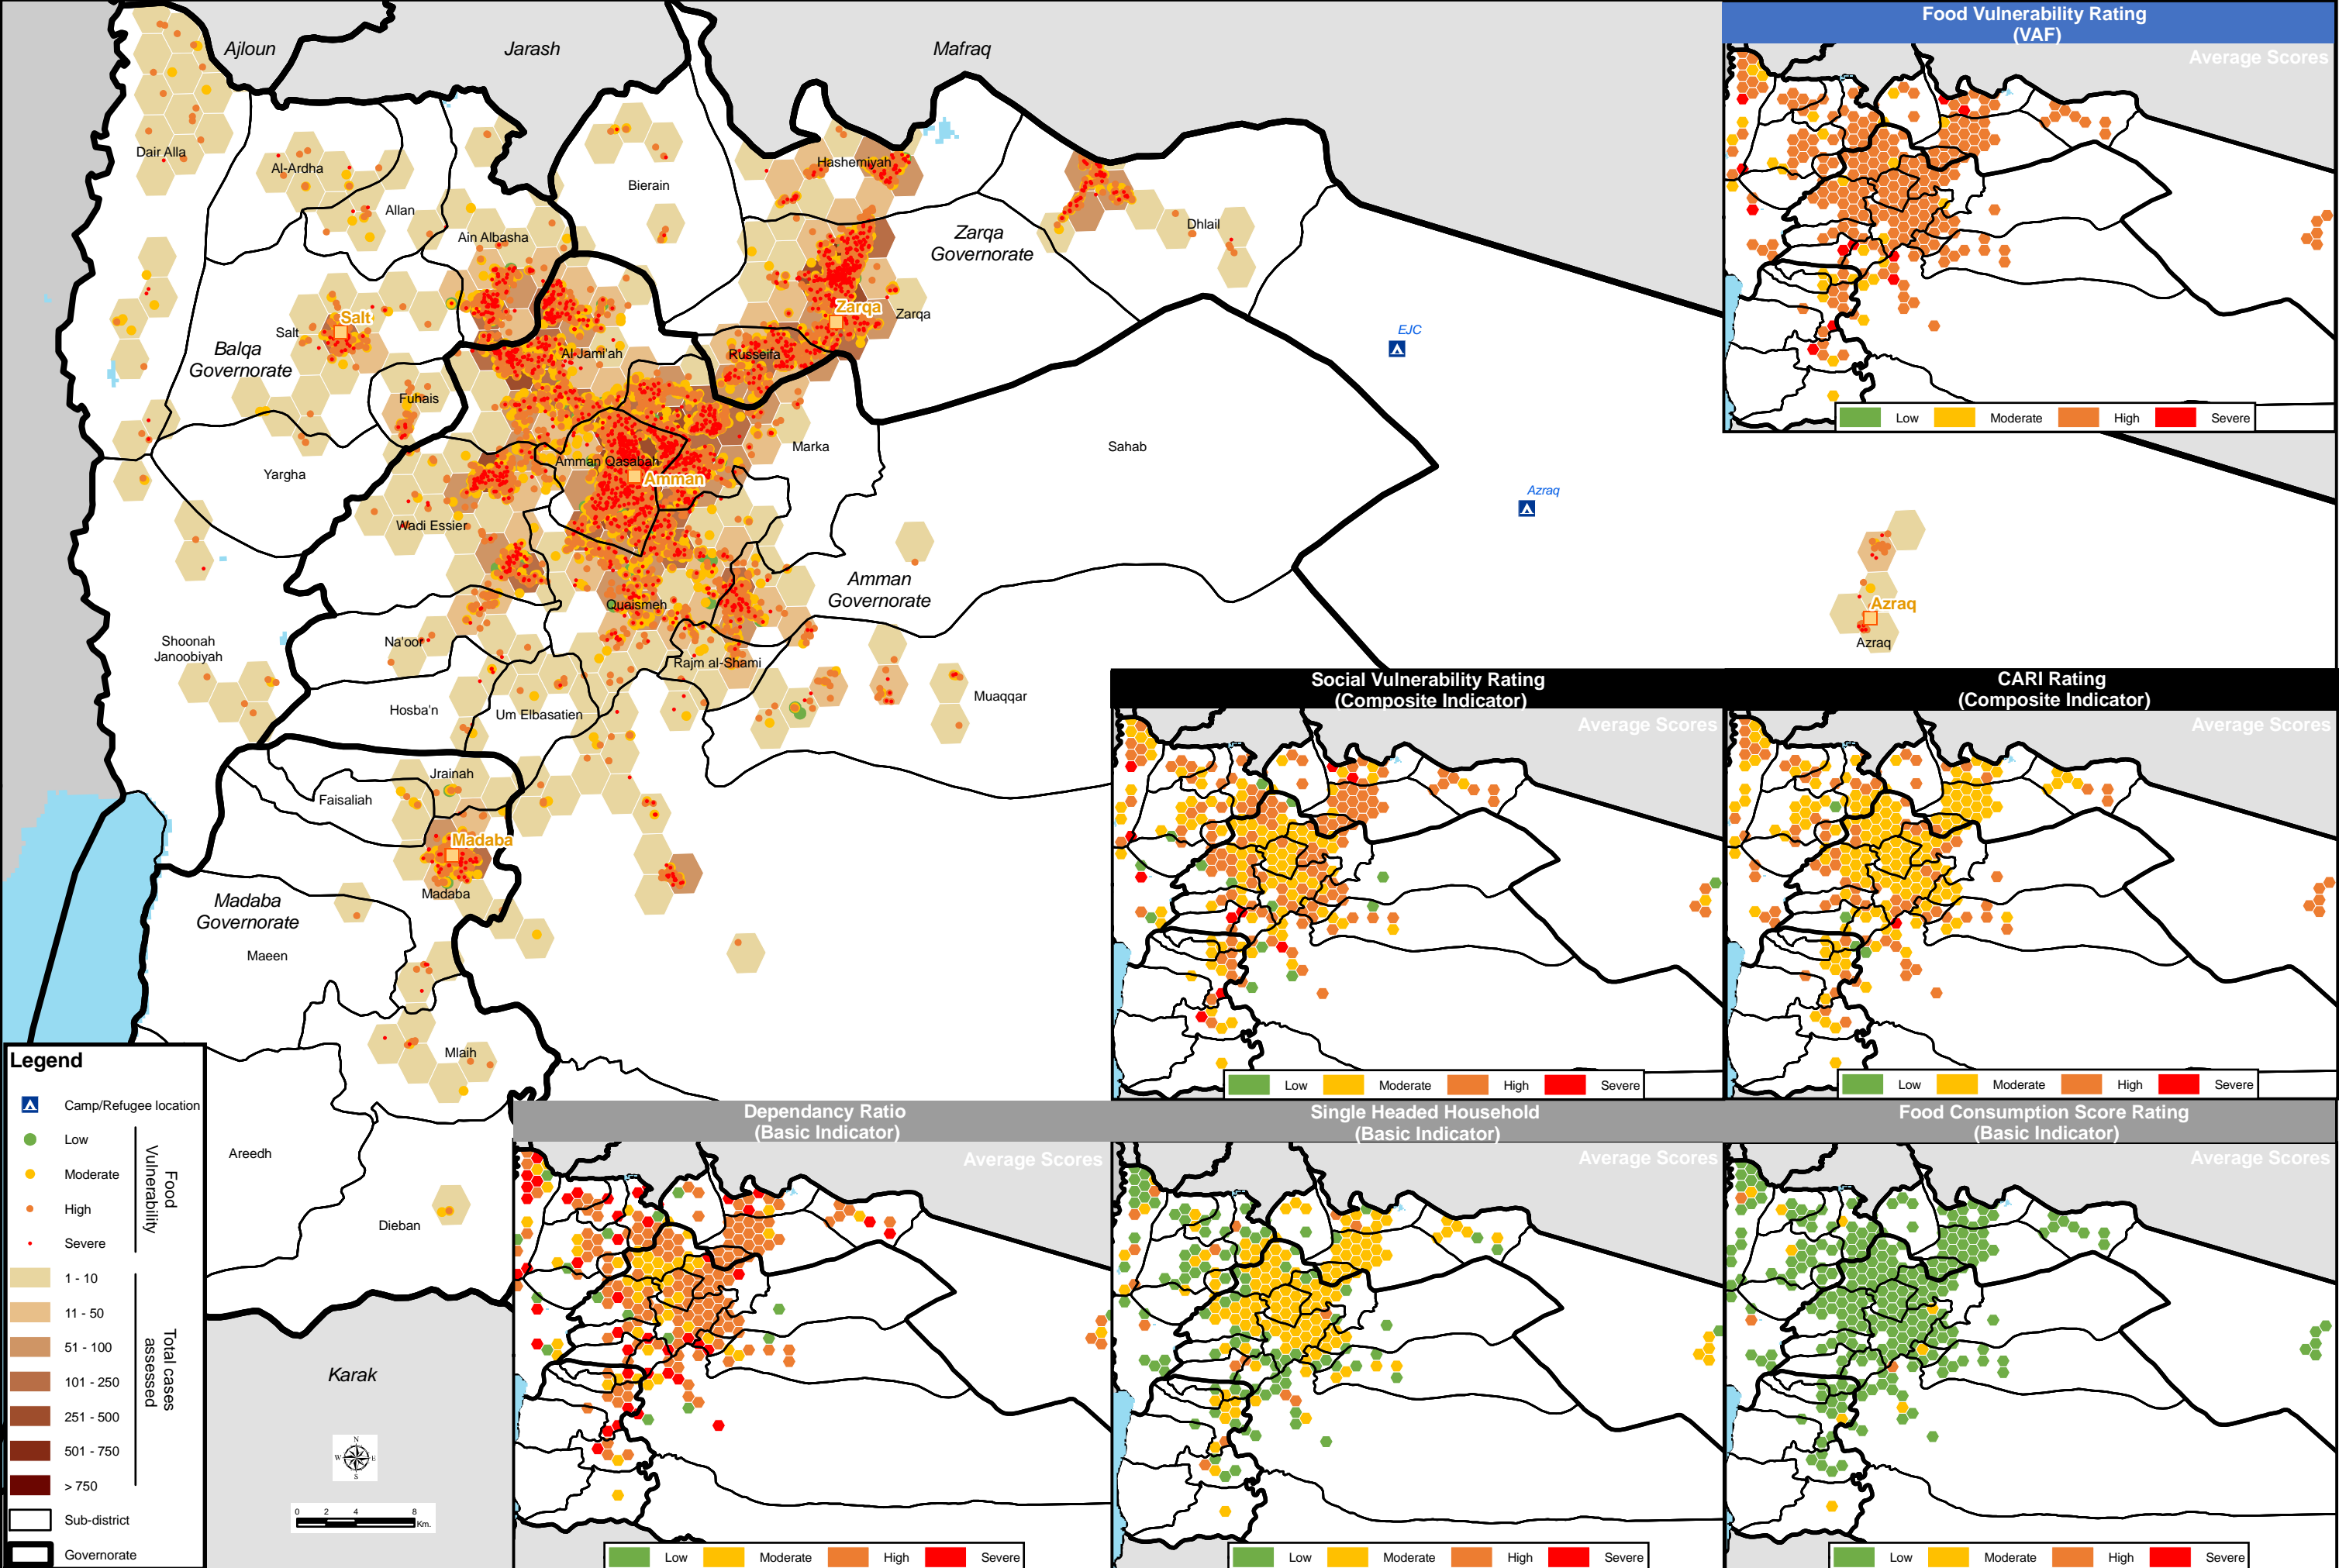

Legend

- Camp/Refugee location
- Basic Needs Vulnerability: Low, Moderate, High, Severe
- Total cases assessed: 1 - 10, 11 - 50, 51 - 100, 101 - 250, 251 - 500, 501 - 750, > 750
- Sub-district
- Governorate

Legend

- Camp/Refugee location
- Low
- Moderate
- High
- Severe

Education Vulnerability

- 1 - 10
- 11 - 50
- 51 - 100
- 101 - 250
- 251 - 500
- 501 - 750
- > 750

Total cases assessed

- Sub-district
- Governorate

Legend

- Camp/Refugee location
- Low
- Moderate
- High
- Severe

Health Vulnerability

- 1 - 10
- 11 - 50
- 51 - 100
- 101 - 250
- 251 - 500
- 501 - 750
- > 750

Total cases assessed

- Sub-district
- Governorate

Legend

- Camp/Refugee location
- Low
- Moderate
- High
- Severe

Shelter Vulnerability

- 1 - 10
- 11 - 50
- 51 - 100
- 101 - 250
- 251 - 500
- 501 - 750
- > 750

Total cases assessed

- Sub-district
- Governorate