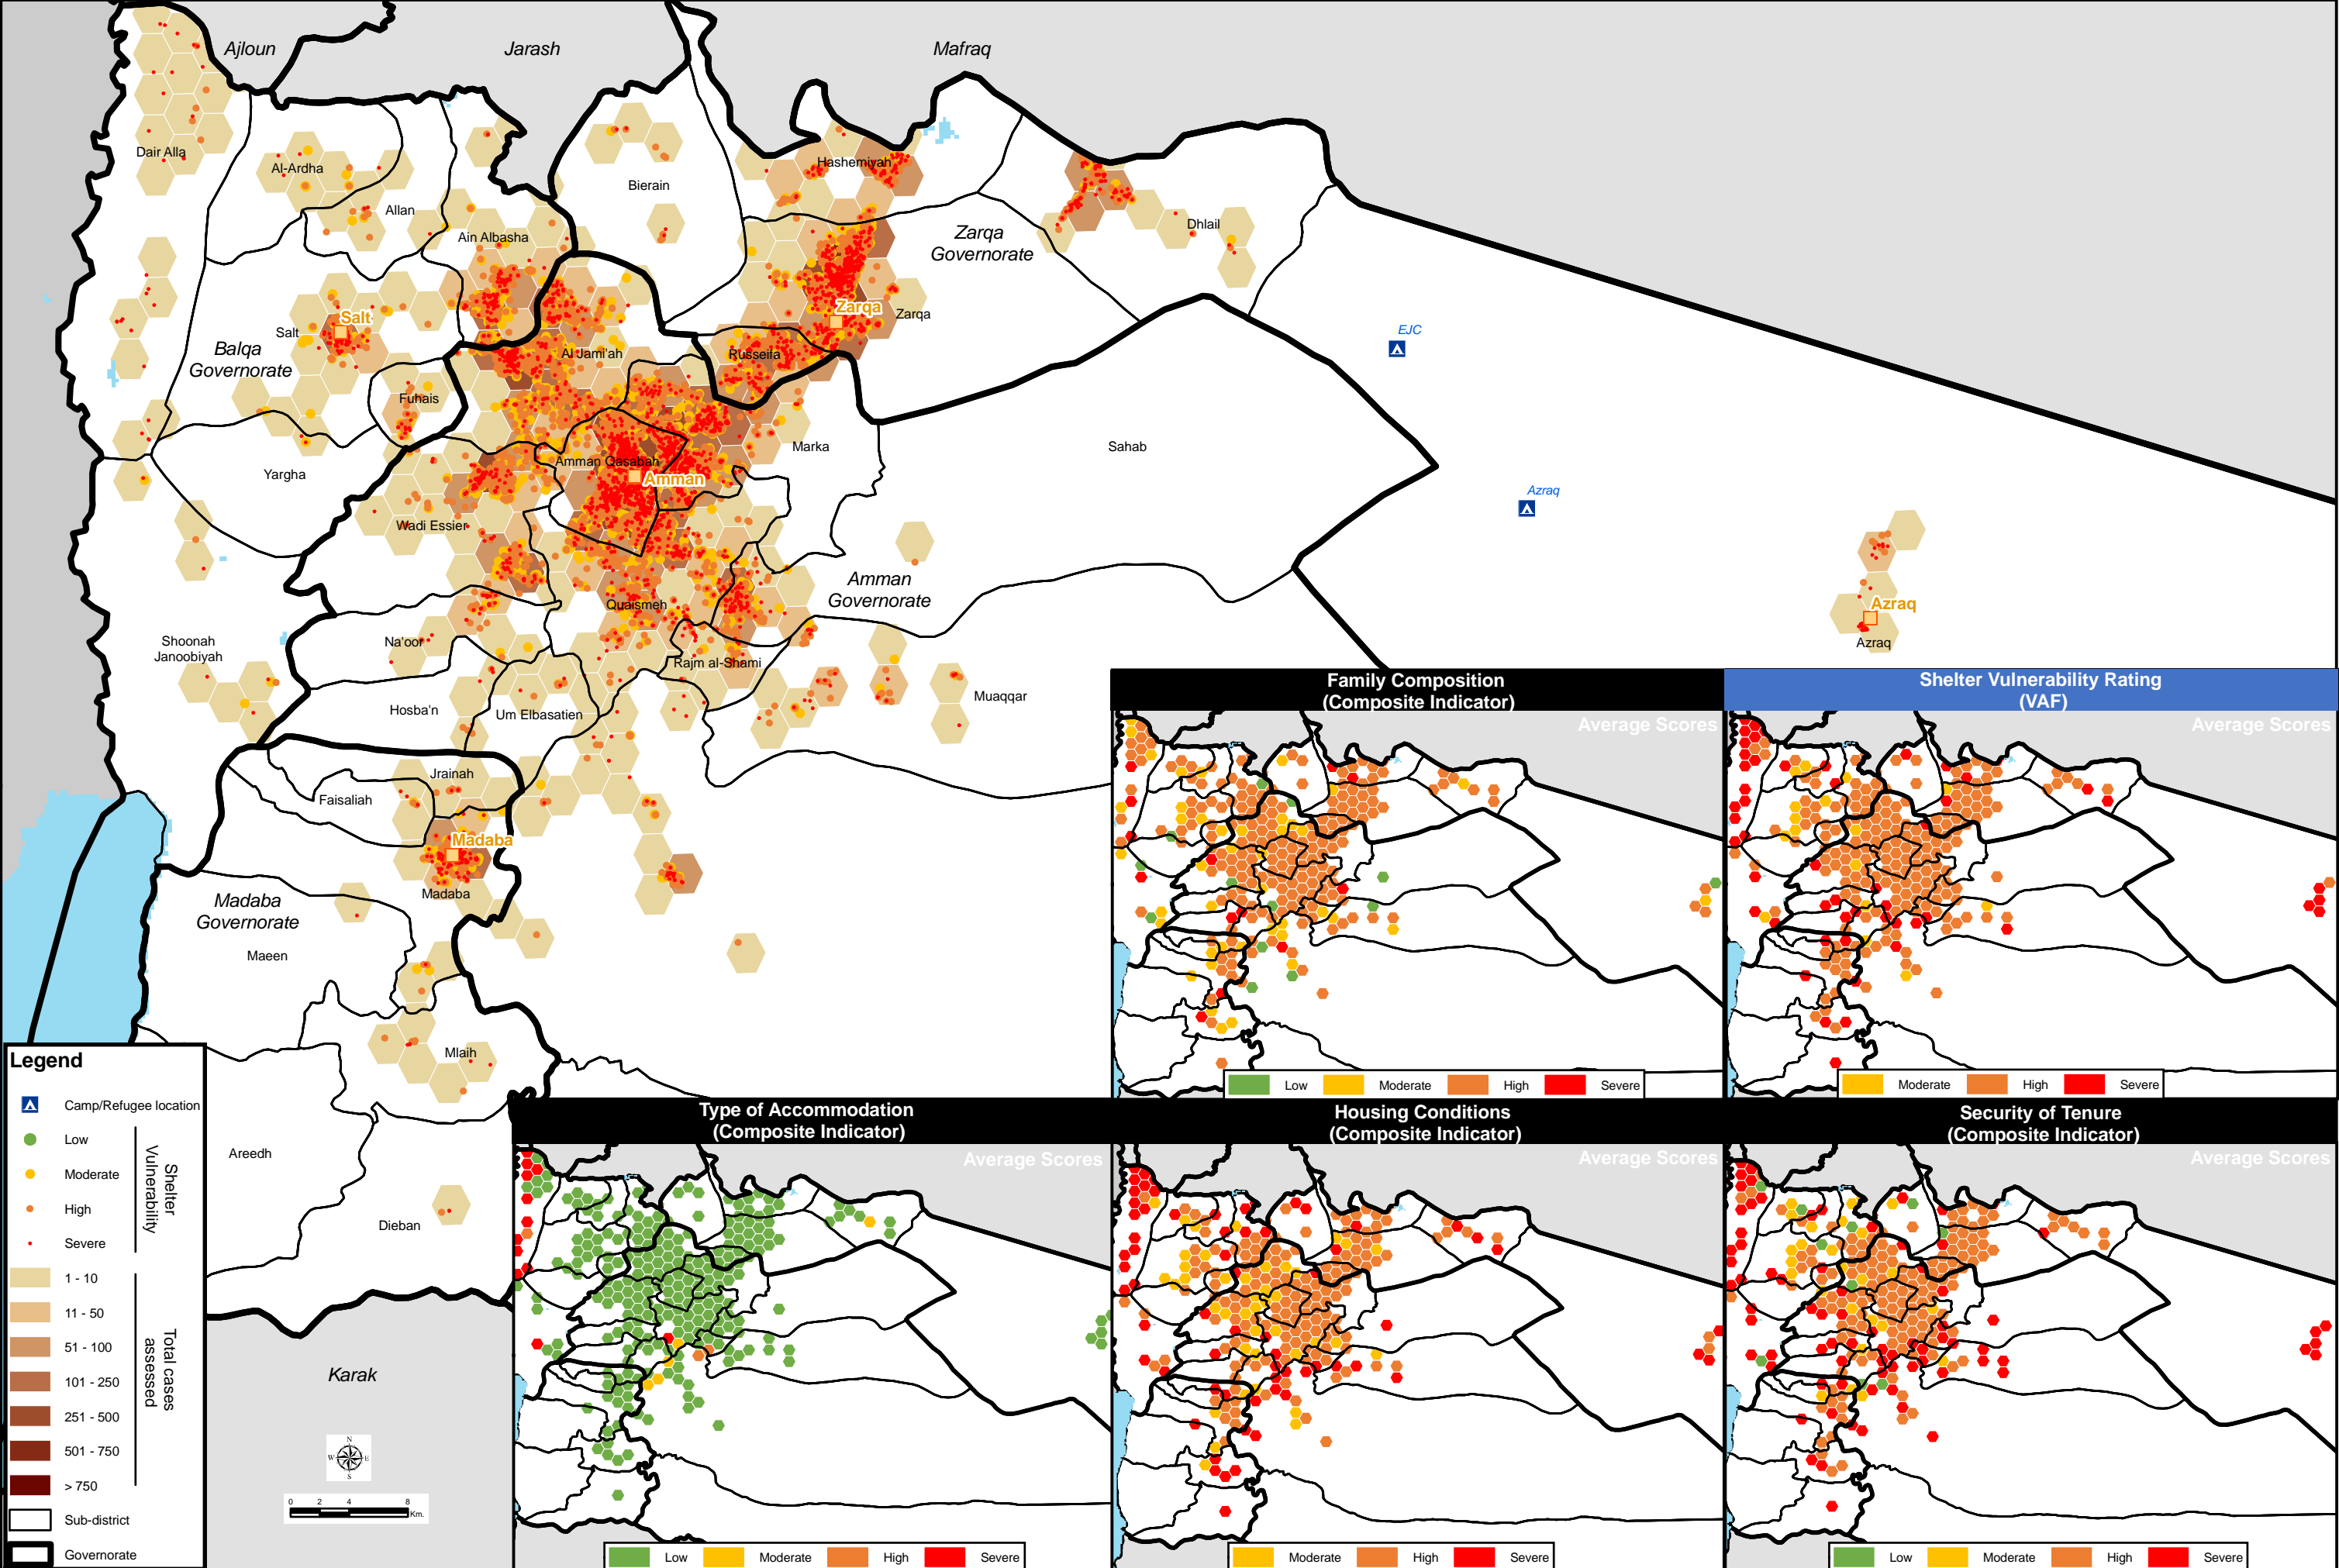

Legend

- Camp/Refugee location
- Basic Needs Vulnerability: Low, Moderate, High, Severe
- Total cases assessed: 1 - 10, 11 - 50, 51 - 100, 101 - 250, 251 - 500, 501 - 750, > 750
- Sub-district
- Governorate

Legend

- Camp/Refugee location
- Low
- Moderate
- High
- Severe

Education Vulnerability

- 1 - 10
- 11 - 50
- 51 - 100
- 101 - 250
- 251 - 500
- 501 - 750
- > 750

Total cases assessed

- Sub-district
- Governorate

Legend

- Camp/Refugee location
- Low
- Moderate
- High
- Severe

Health Vulnerability

- 1 - 10
- 11 - 50
- 51 - 100
- 101 - 250
- 251 - 500
- 501 - 750
- > 750

Total cases assessed

- Sub-district
- Governorate

Legend

- Camp/Refugee location
- Low
- Moderate
- High
- Severe

Shelter Vulnerability

- 1 - 10
- 11 - 50
- 51 - 100
- 101 - 250
- 251 - 500
- 501 - 750
- > 750

Total cases assessed

- Sub-district
- Governorate