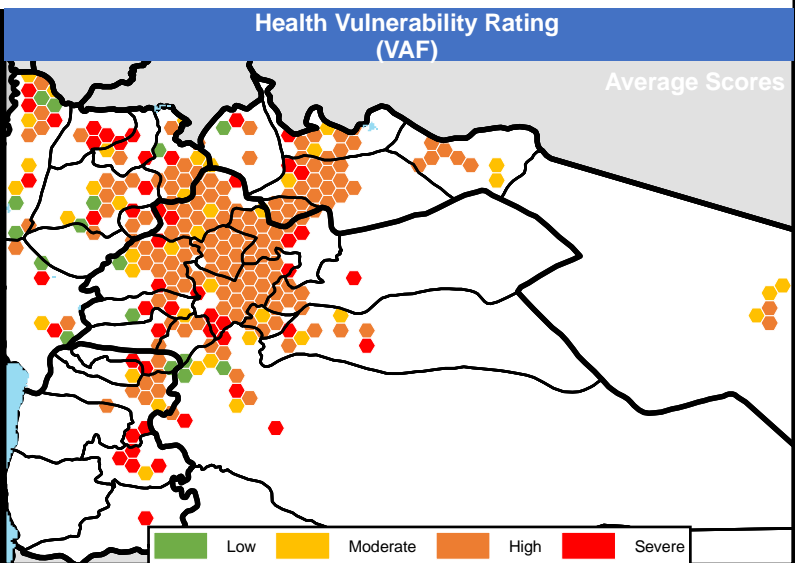

Legend

- Camp/Refugee location
- Basic Needs Vulnerability: Low, Moderate, High, Severe
- Total cases assessed: 1 - 10, 11 - 50, 51 - 100, 101 - 250, 251 - 500, 501 - 750, > 750
- Sub-district
- Governorate

Legend

- Camp/Refugee location
- Low
- Moderate
- High
- Severe

Education Vulnerability

- 1 - 10
- 11 - 50
- 51 - 100
- 101 - 250
- 251 - 500
- 501 - 750
- > 750

Total cases assessed

- Sub-district
- Governorate

Legend

- Camp/Refugee location
- Low
- Moderate
- High
- Severe

Health Vulnerability

- 1 - 10
- 11 - 50
- 51 - 100
- 101 - 250
- 251 - 500
- 501 - 750
- > 750

Total cases assessed

- Sub-district
- Governorate

Legend

- Camp/Refugee location
- Low
- Moderate
- High
- Severe

Shelter Vulnerability

- 1 - 10
- 11 - 50
- 51 - 100
- 101 - 250
- 251 - 500
- 501 - 750
- > 750

Total cases assessed

- Sub-district
- Governorate