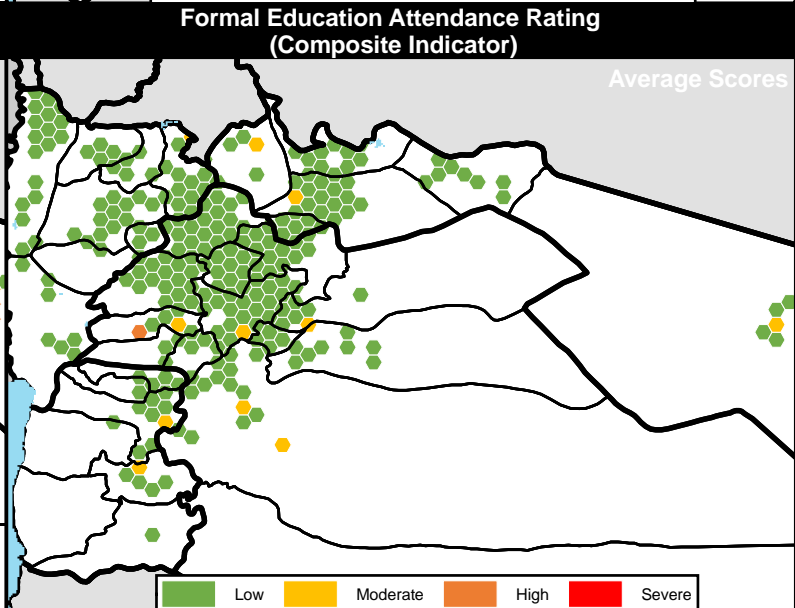

Legend

- Camp/Refugee location
- Basic Needs Vulnerability: Low, Moderate, High, Severe
- Total cases assessed: 1 - 10, 11 - 50, 51 - 100, 101 - 250, 251 - 500, 501 - 750, > 750
- Sub-district
- Governorate

Legend

- Camp/Refugee location
- Low
- Moderate
- High
- Severe

Education Vulnerability

- 1 - 10
- 11 - 50
- 51 - 100
- 101 - 250
- 251 - 500
- 501 - 750
- > 750

Total cases assessed

- Sub-district
- Governorate

Legend

- Camp/Refugee location
- Low
- Moderate
- High
- Severe

Health Vulnerability

- 1 - 10
- 11 - 50
- 51 - 100
- 101 - 250
- 251 - 500
- 501 - 750
- > 750

Total cases assessed

- Sub-district
- Governorate

Legend

- Camp/Refugee location
- Low
- Moderate
- High
- Severe

Shelter Vulnerability

- 1 - 10
- 11 - 50
- 51 - 100
- 101 - 250
- 251 - 500
- 501 - 750
- > 750

Total cases assessed

- Sub-district
- Governorate