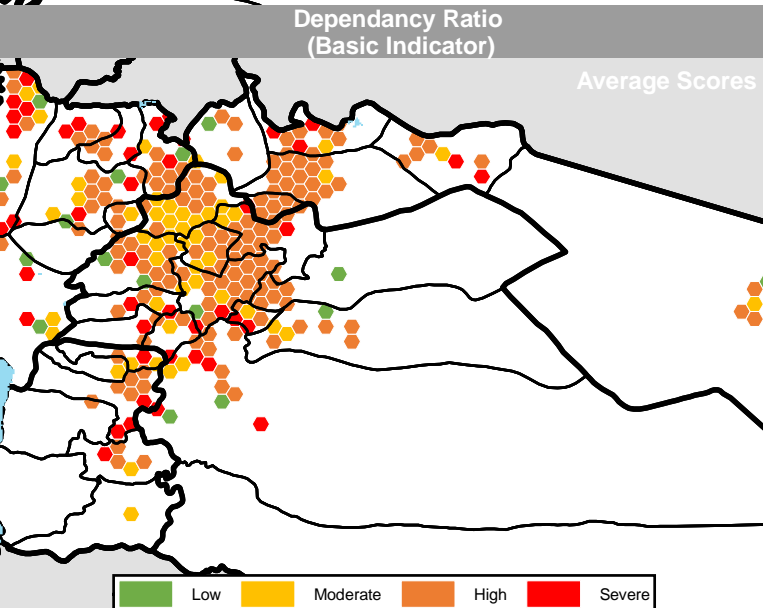

Legend

- Camp/Refugee location
- Basic Needs Vulnerability: Low, Moderate, High, Severe
- Total cases assessed: 1 - 10, 11 - 50, 51 - 100, 101 - 250, 251 - 500, 501 - 750, > 750
- Sub-district
- Governorate

Legend

- Camp/Refugee location
- Low
- Moderate
- High
- Severe

Education Vulnerability

- 1 - 10
- 11 - 50
- 51 - 100
- 101 - 250
- 251 - 500
- 501 - 750
- > 750

Total cases assessed

- Sub-district
- Governorate

Legend

- Camp/Refugee location
- Low
- Moderate
- High
- Severe

Health Vulnerability

- 1 - 10
- 11 - 50
- 51 - 100
- 101 - 250
- 251 - 500
- 501 - 750
- > 750

Total cases assessed

- Sub-district
- Governorate

Legend

- Camp/Refugee location
- Low
- Moderate
- High
- Severe

Shelter Vulnerability

- 1 - 10
- 11 - 50
- 51 - 100
- 101 - 250
- 251 - 500
- 501 - 750
- > 750

Total cases assessed

- Sub-district
- Governorate