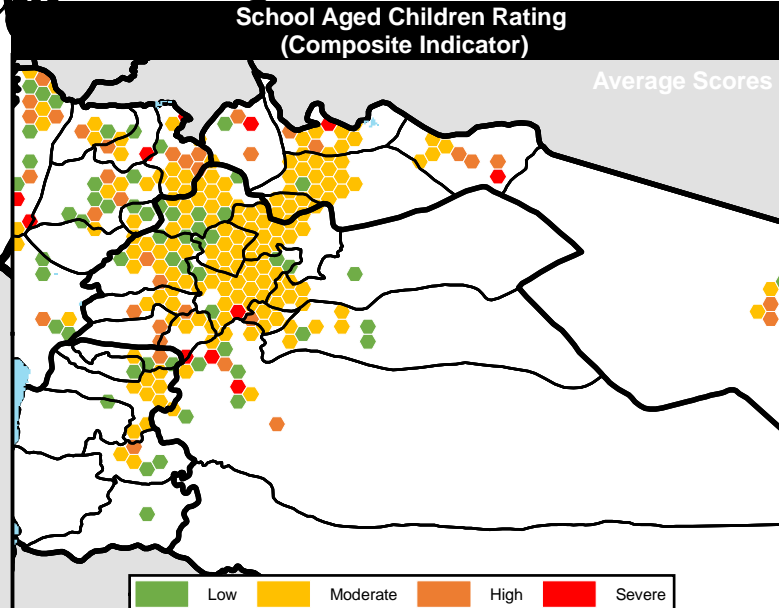

Legend

- Camp/Refugee location
- Basic Needs Vulnerability: Low, Moderate, High, Severe
- Total cases assessed: 1 - 10, 11 - 50, 51 - 100, 101 - 250, 251 - 500, 501 - 750, > 750
- Sub-district
- Governorate

Legend

- Camp/Refugee location
- Low
- Moderate
- High
- Severe

Education Vulnerability

- 1 - 10
- 11 - 50
- 51 - 100
- 101 - 250
- 251 - 500
- 501 - 750
- > 750

Total cases assessed

- Sub-district
- Governorate

Legend

- Camp/Refugee location
- Low
- Moderate
- High
- Severe

Health Vulnerability

- 1 - 10
- 11 - 50
- 51 - 100
- 101 - 250
- 251 - 500
- 501 - 750
- > 750

Total cases assessed

- Sub-district
- Governorate

Legend

- Camp/Refugee location
- Low
- Moderate
- High
- Severe

Shelter Vulnerability

- 1 - 10
- 11 - 50
- 51 - 100
- 101 - 250
- 251 - 500
- 501 - 750
- > 750

Total cases assessed

- Sub-district
- Governorate