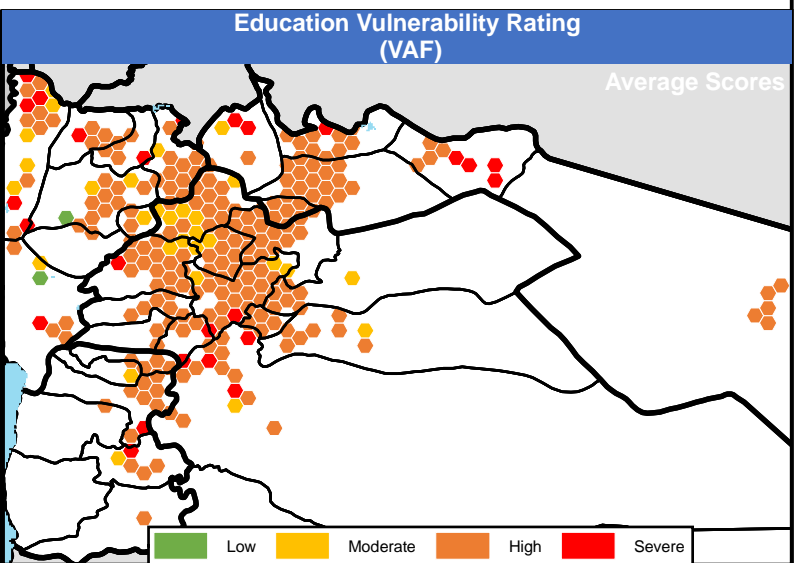

Legend

- Camp/Refugee location
- Basic Needs Vulnerability: Low, Moderate, High, Severe
- Total cases assessed: 1 - 10, 11 - 50, 51 - 100, 101 - 250, 251 - 500, 501 - 750, > 750
- Sub-district
- Governorate

Legend

- Camp/Refugee location
- Low
- Moderate
- High
- Severe

Education Vulnerability

- 1 - 10
- 11 - 50
- 51 - 100
- 101 - 250
- 251 - 500
- 501 - 750
- > 750

Total cases assessed

- Sub-district
- Governorate

Legend

- Camp/Refugee location
- Low
- Moderate
- High
- Severe

Health Vulnerability

- 1 - 10
- 11 - 50
- 51 - 100
- 101 - 250
- 251 - 500
- 501 - 750
- > 750

Total cases assessed

- Sub-district
- Governorate

Legend

- Camp/Refugee location
- Low
- Moderate
- High
- Severe

Shelter Vulnerability

- 1 - 10
- 11 - 50
- 51 - 100
- 101 - 250
- 251 - 500
- 501 - 750
- > 750

Total cases assessed

- Sub-district
- Governorate