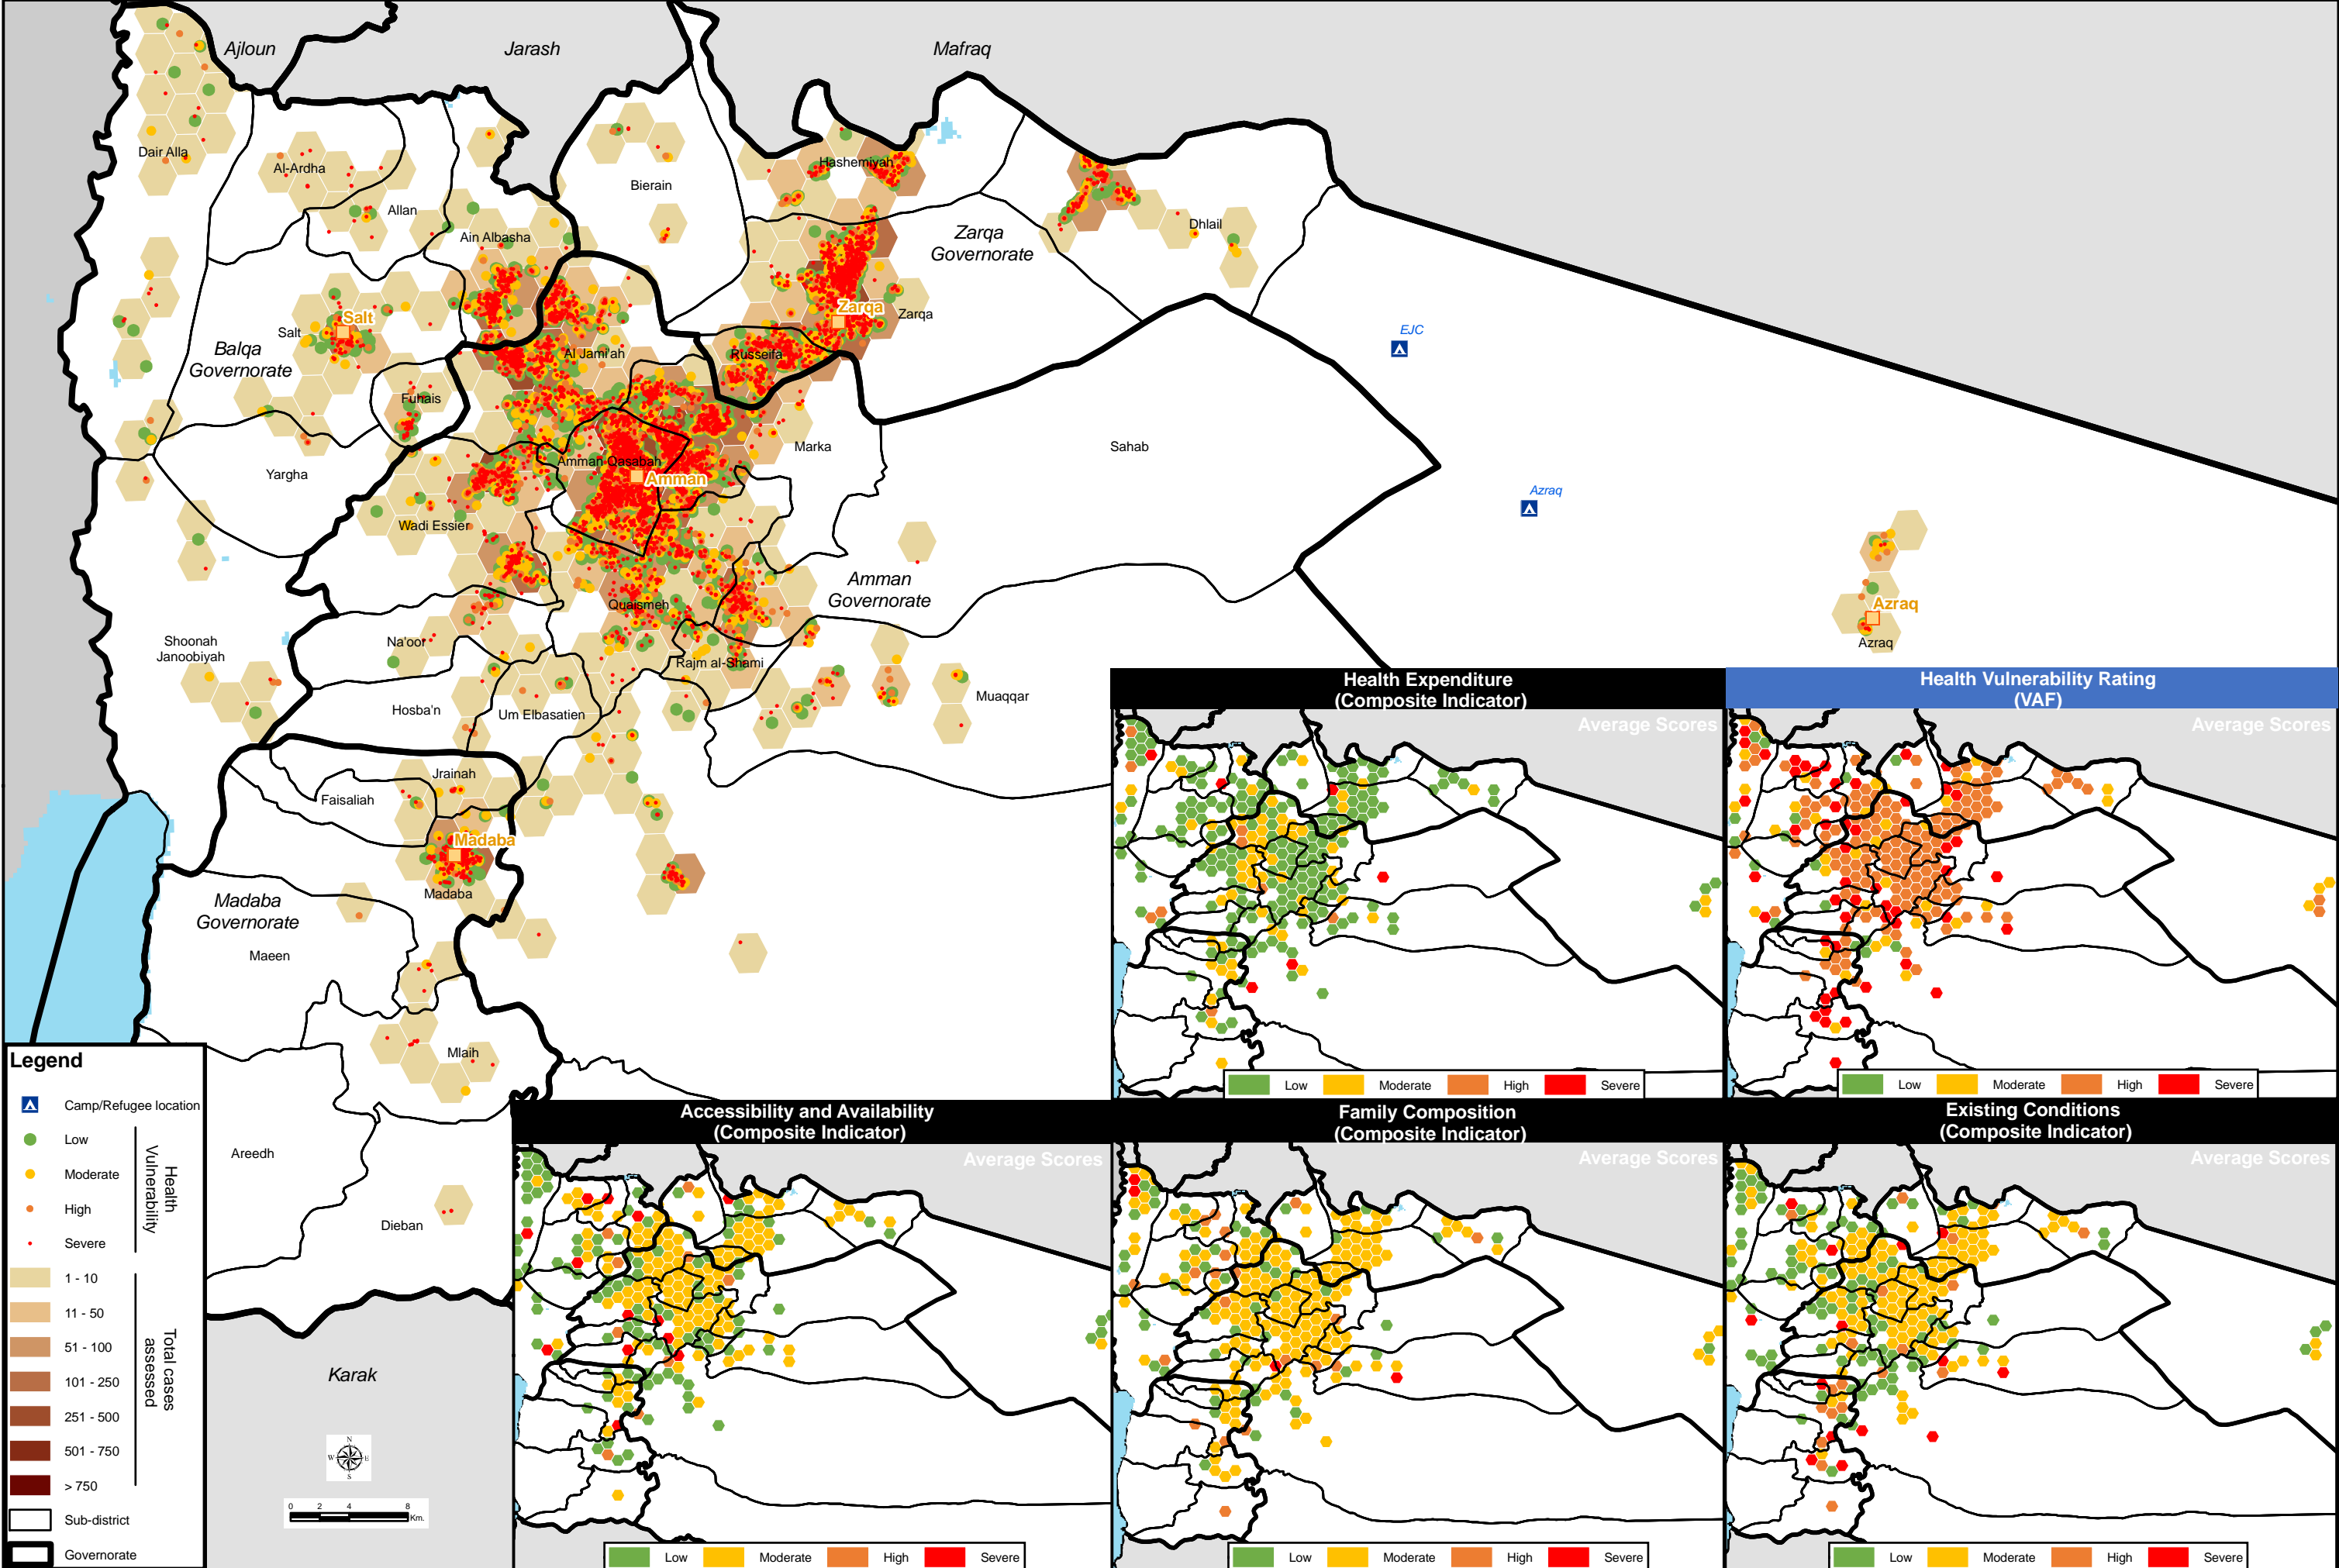

Legend

- Camp/Refugee location
- Basic Needs Vulnerability: Low, Moderate, High, Severe
- Total cases assessed: 1 - 10, 11 - 50, 51 - 100, 101 - 250, 251 - 500, 501 - 750, > 750
- Sub-district
- Governorate

Legend

- Camp/Refugee location
- Low
- Moderate
- High
- Severe

Education Vulnerability

- 1 - 10
- 11 - 50
- 51 - 100
- 101 - 250
- 251 - 500
- 501 - 750
- > 750

Total cases assessed

- Sub-district
- Governorate

Legend

- Camp/Refugee location
- Low
- Moderate
- High
- Severe

Health Vulnerability

- 1 - 10
- 11 - 50
- 51 - 100
- 101 - 250
- 251 - 500
- 501 - 750
- > 750

Total cases assessed

- Sub-district
- Governorate

Legend

- Camp/Refugee location
- Low
- Moderate
- High
- Severe

Shelter Vulnerability

- 1 - 10
- 11 - 50
- 51 - 100
- 101 - 250
- 251 - 500
- 501 - 750
- > 750

Total cases assessed

- Sub-district
- Governorate