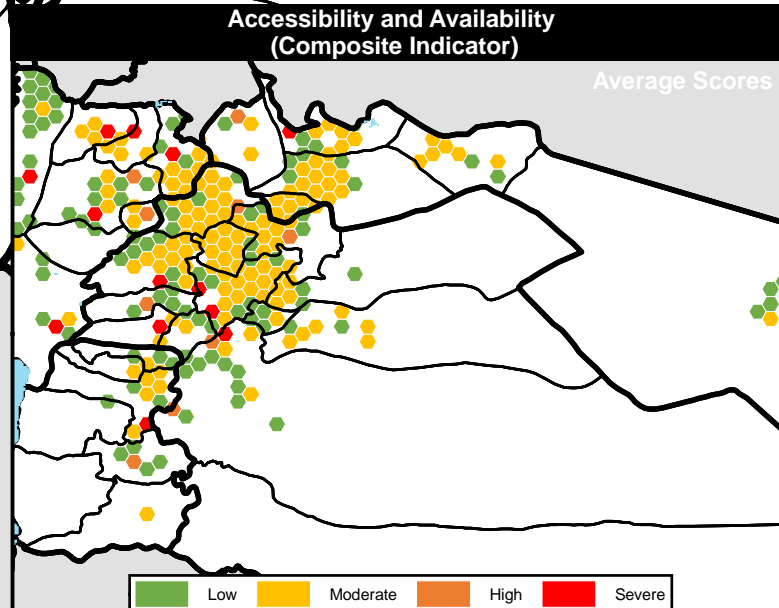

Legend

- Camp/Refugee location
- Basic Needs Vulnerability: Low, Moderate, High, Severe
- Total cases assessed: 1 - 10, 11 - 50, 51 - 100, 101 - 250, 251 - 500, 501 - 750, > 750
- Sub-district
- Governorate

Legend

- Camp/Refugee location
- Low
- Moderate
- High
- Severe

Education Vulnerability

- 1 - 10
- 11 - 50
- 51 - 100
- 101 - 250
- 251 - 500
- 501 - 750
- > 750

Total cases assessed

- Sub-district
- Governorate

Legend

- Camp/Refugee location
- Low
- Moderate
- High
- Severe

Health Vulnerability

- 1 - 10
- 11 - 50
- 51 - 100
- 101 - 250
- 251 - 500
- 501 - 750
- > 750

Total cases assessed

- Sub-district
- Governorate

Legend

- Camp/Refugee location
- Low
- Moderate
- High
- Severe

Shelter Vulnerability

- 1 - 10
- 11 - 50
- 51 - 100
- 101 - 250
- 251 - 500
- 501 - 750
- > 750

Total cases assessed

- Sub-district
- Governorate