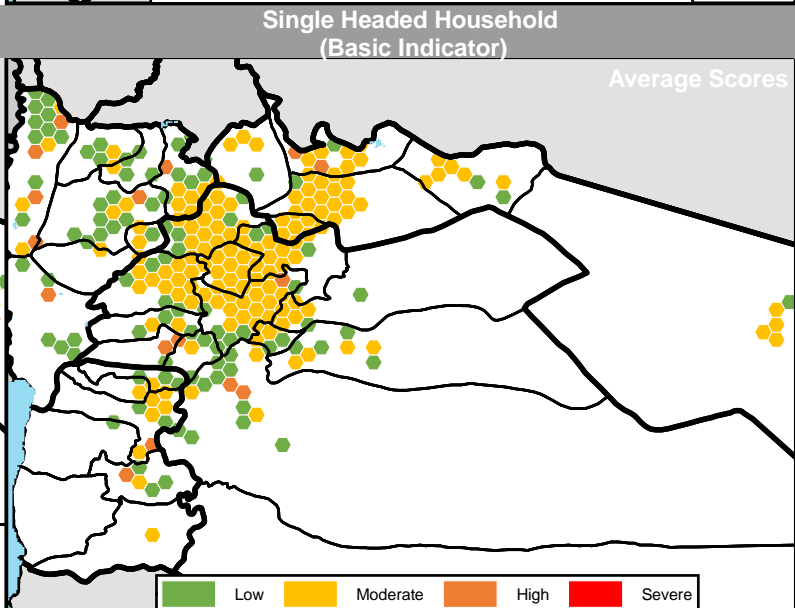

Legend

- Camp/Refugee location
- Basic Needs Vulnerability: Low, Moderate, High, Severe
- Total cases assessed: 1 - 10, 11 - 50, 51 - 100, 101 - 250, 251 - 500, 501 - 750, > 750
- Sub-district
- Governorate

Legend

- Camp/Refugee location
- Low
- Moderate
- High
- Severe

Education Vulnerability

- 1 - 10
- 11 - 50
- 51 - 100
- 101 - 250
- 251 - 500
- 501 - 750
- > 750

Total cases assessed

- Sub-district
- Governorate

Legend

- Camp/Refugee location
- Low
- Moderate
- High
- Severe

Health Vulnerability

- 1 - 10
- 11 - 50
- 51 - 100
- 101 - 250
- 251 - 500
- 501 - 750
- > 750

Total cases assessed

- Sub-district
- Governorate

Legend

- Camp/Refugee location
- Low
- Moderate
- High
- Severe

Shelter Vulnerability

- 1 - 10
- 11 - 50
- 51 - 100
- 101 - 250
- 251 - 500
- 501 - 750
- > 750

Total cases assessed

- Sub-district
- Governorate