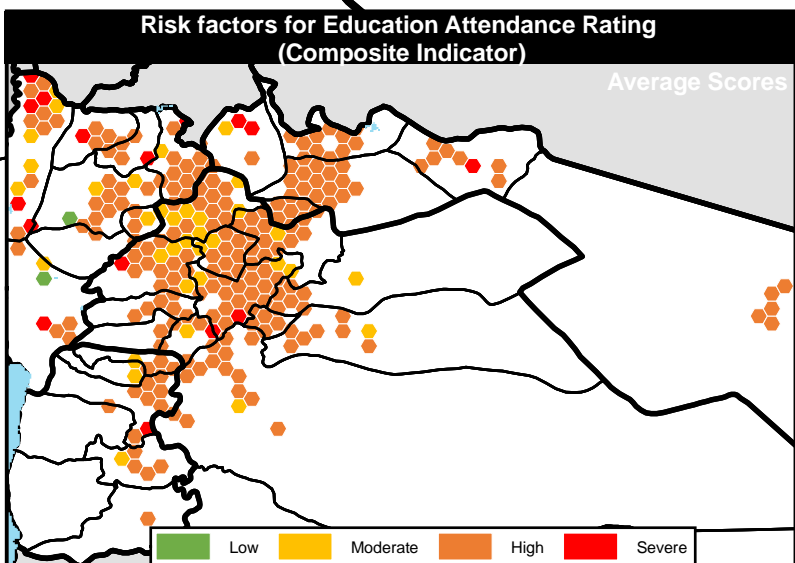

Legend

- Camp/Refugee location
- Basic Needs Vulnerability: Low, Moderate, High, Severe
- Total cases assessed: 1 - 10, 11 - 50, 51 - 100, 101 - 250, 251 - 500, 501 - 750, > 750
- Sub-district
- Governorate

Legend

- Camp/Refugee location
- Low
- Moderate
- High
- Severe

Education Vulnerability

- 1 - 10
- 11 - 50
- 51 - 100
- 101 - 250
- 251 - 500
- 501 - 750
- > 750

Total cases assessed

- Sub-district
- Governorate

Legend

- Camp/Refugee location
- Low
- Moderate
- High
- Severe

Health Vulnerability

- 1 - 10
- 11 - 50
- 51 - 100
- 101 - 250
- 251 - 500
- 501 - 750
- > 750

Total cases assessed

- Sub-district
- Governorate

Legend

- Camp/Refugee location
- Low
- Moderate
- High
- Severe

Shelter Vulnerability

- 1 - 10
- 11 - 50
- 51 - 100
- 101 - 250
- 251 - 500
- 501 - 750
- > 750

Total cases assessed

- Sub-district
- Governorate