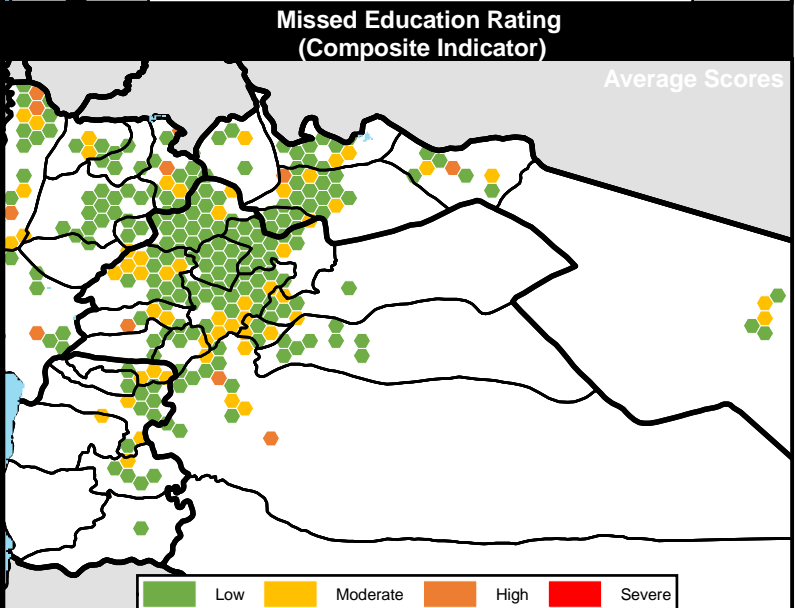

Legend

- Camp/Refugee location
- Basic Needs Vulnerability: Low, Moderate, High, Severe
- Total cases assessed: 1 - 10, 11 - 50, 51 - 100, 101 - 250, 251 - 500, 501 - 750, > 750
- Sub-district
- Governorate

Legend

- Camp/Refugee location
- Low
- Moderate
- High
- Severe

Education Vulnerability

- 1 - 10
- 11 - 50
- 51 - 100
- 101 - 250
- 251 - 500
- 501 - 750
- > 750

Total cases assessed

- Sub-district
- Governorate

Legend

- Camp/Refugee location
- Low
- Moderate
- High
- Severe

Health Vulnerability

- 1 - 10
- 11 - 50
- 51 - 100
- 101 - 250
- 251 - 500
- 501 - 750
- > 750

Total cases assessed

- Sub-district
- Governorate

Legend

- Camp/Refugee location
- Low
- Moderate
- High
- Severe

Shelter Vulnerability

- 1 - 10
- 11 - 50
- 51 - 100
- 101 - 250
- 251 - 500
- 501 - 750
- > 750

Total cases assessed

- Sub-district
- Governorate