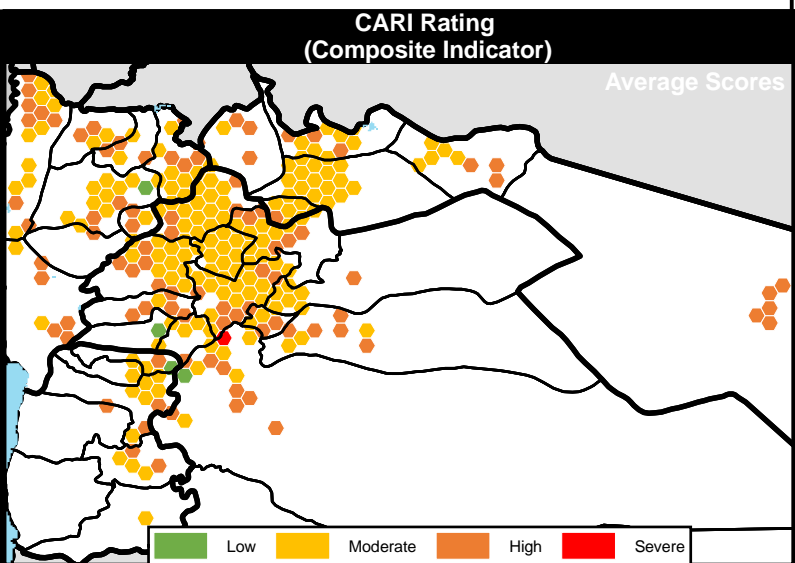

Legend

- Camp/Refugee location
- Basic Needs Vulnerability: Low, Moderate, High, Severe
- Total cases assessed: 1 - 10, 11 - 50, 51 - 100, 101 - 250, 251 - 500, 501 - 750, > 750
- Sub-district
- Governorate

Legend

- Camp/Refugee location
- Low
- Moderate
- High
- Severe

Education Vulnerability

- 1 - 10
- 11 - 50
- 51 - 100
- 101 - 250
- 251 - 500
- 501 - 750
- > 750

Total cases assessed

- Sub-district
- Governorate

Legend

- Camp/Refugee location
- Low
- Moderate
- High
- Severe

Health Vulnerability

- 1 - 10
- 11 - 50
- 51 - 100
- 101 - 250
- 251 - 500
- 501 - 750
- > 750

Total cases assessed

- Sub-district
- Governorate

Legend

- Camp/Refugee location
- Low
- Moderate
- High
- Severe

Shelter Vulnerability

- 1 - 10
- 11 - 50
- 51 - 100
- 101 - 250
- 251 - 500
- 501 - 750
- > 750

Total cases assessed

- Sub-district
- Governorate