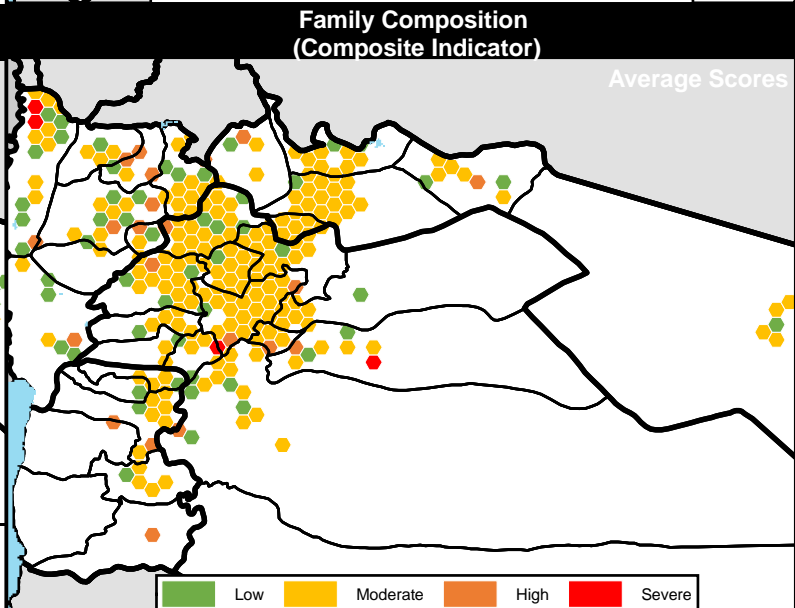

Legend

- Camp/Refugee location
- Basic Needs Vulnerability: Low, Moderate, High, Severe
- Total cases assessed: 1 - 10, 11 - 50, 51 - 100, 101 - 250, 251 - 500, 501 - 750, > 750
- Sub-district
- Governorate

Legend

- Camp/Refugee location
- Low
- Moderate
- High
- Severe

Education Vulnerability

- 1 - 10
- 11 - 50
- 51 - 100
- 101 - 250
- 251 - 500
- 501 - 750
- > 750

Total cases assessed

- Sub-district
- Governorate

Legend

- Camp/Refugee location
- Low
- Moderate
- High
- Severe

Health Vulnerability

- 1 - 10
- 11 - 50
- 51 - 100
- 101 - 250
- 251 - 500
- 501 - 750
- > 750

Total cases assessed

- Sub-district
- Governorate

Legend

- Camp/Refugee location
- Low
- Moderate
- High
- Severe

Shelter Vulnerability

- 1 - 10
- 11 - 50
- 51 - 100
- 101 - 250
- 251 - 500
- 501 - 750
- > 750

Total cases assessed

- Sub-district
- Governorate