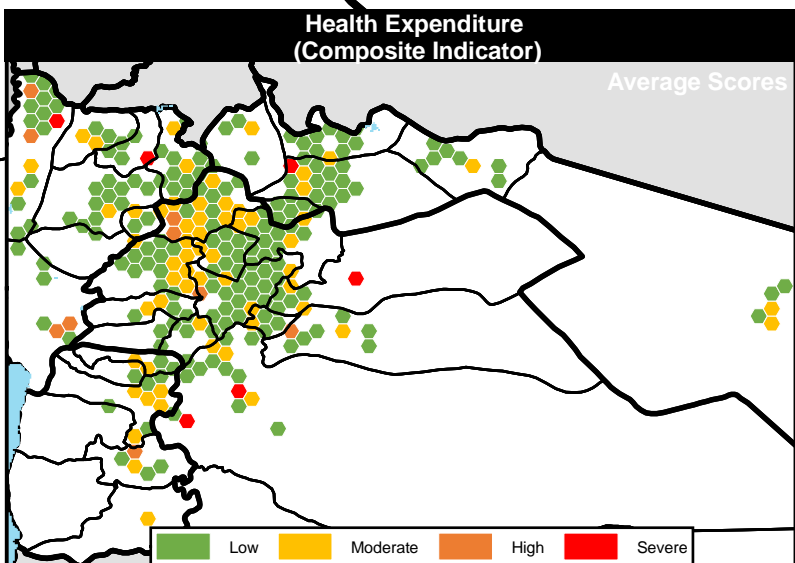

Legend

- Camp/Refugee location
- Basic Needs Vulnerability: Low, Moderate, High, Severe
- Total cases assessed: 1 - 10, 11 - 50, 51 - 100, 101 - 250, 251 - 500, 501 - 750, > 750
- Sub-district
- Governorate

Legend

- Camp/Refugee location
- Low
- Moderate
- High
- Severe

Education Vulnerability

- 1 - 10
- 11 - 50
- 51 - 100
- 101 - 250
- 251 - 500
- 501 - 750
- > 750

Total cases assessed

- Sub-district
- Governorate

Legend

- Camp/Refugee location
- Low
- Moderate
- High
- Severe

Health Vulnerability

- 1 - 10
- 11 - 50
- 51 - 100
- 101 - 250
- 251 - 500
- 501 - 750
- > 750

Total cases assessed

- Sub-district
- Governorate

Legend

- Camp/Refugee location
- Low
- Moderate
- High
- Severe

Shelter Vulnerability

- 1 - 10
- 11 - 50
- 51 - 100
- 101 - 250
- 251 - 500
- 501 - 750
- > 750

Total cases assessed

- Sub-district
- Governorate