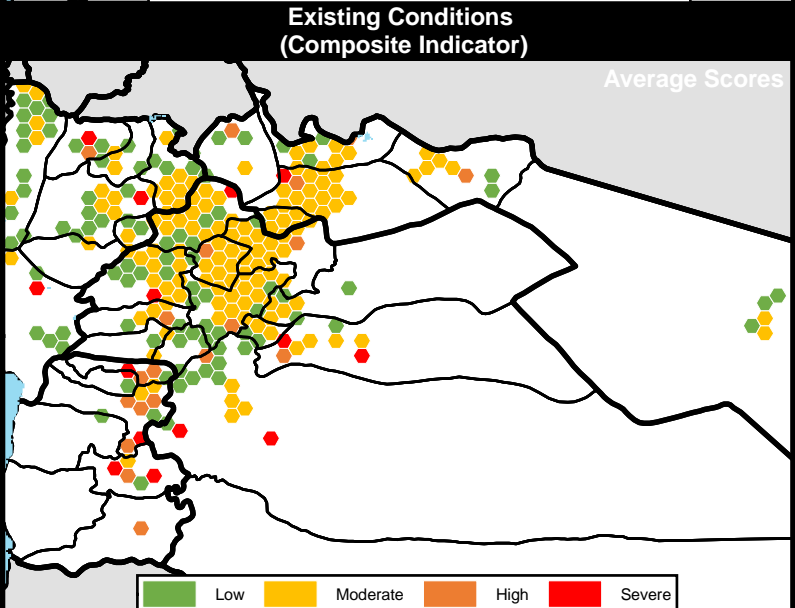

Legend

- Camp/Refugee location
- Basic Needs Vulnerability: Low, Moderate, High, Severe
- Total cases assessed: 1 - 10, 11 - 50, 51 - 100, 101 - 250, 251 - 500, 501 - 750, > 750
- Sub-district
- Governorate

Legend

- Camp/Refugee location
- Low
- Moderate
- High
- Severe

Education Vulnerability

- 1 - 10
- 11 - 50
- 51 - 100
- 101 - 250
- 251 - 500
- 501 - 750
- > 750

Total cases assessed

- Sub-district
- Governorate

Legend

- Camp/Refugee location
- Low
- Moderate
- High
- Severe

Health Vulnerability

- 1 - 10
- 11 - 50
- 51 - 100
- 101 - 250
- 251 - 500
- 501 - 750
- > 750

Total cases assessed

- Sub-district
- Governorate

Legend

- Camp/Refugee location
- Low
- Moderate
- High
- Severe

Shelter Vulnerability

- 1 - 10
- 11 - 50
- 51 - 100
- 101 - 250
- 251 - 500
- 501 - 750
- > 750

Total cases assessed

- Sub-district
- Governorate