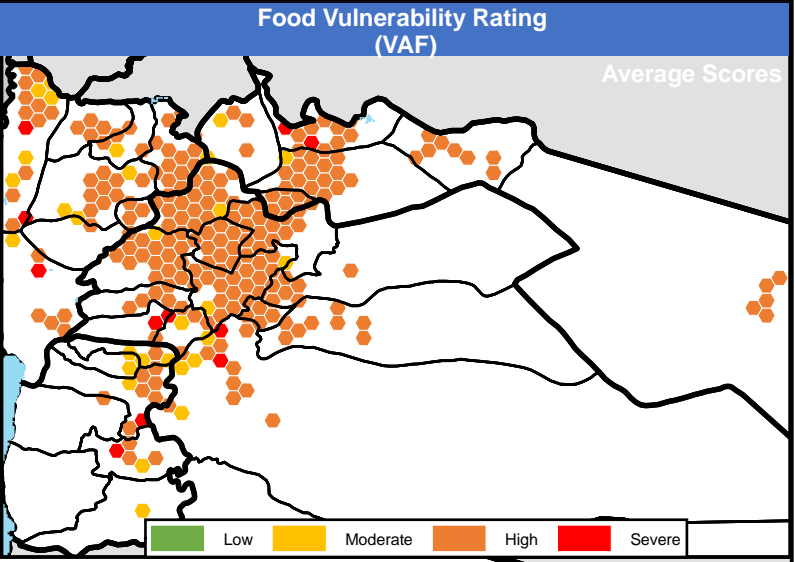

Legend

- Camp/Refugee location
- Basic Needs Vulnerability: Low, Moderate, High, Severe
- Total cases assessed: 1 - 10, 11 - 50, 51 - 100, 101 - 250, 251 - 500, 501 - 750, > 750
- Sub-district
- Governorate

Legend

- Camp/Refugee location
- Low
- Moderate
- High
- Severe

Education Vulnerability

- 1 - 10
- 11 - 50
- 51 - 100
- 101 - 250
- 251 - 500
- 501 - 750
- > 750

Total cases assessed

- Sub-district
- Governorate

Legend

- Camp/Refugee location
- Low
- Moderate
- High
- Severe

Health Vulnerability

- 1 - 10
- 11 - 50
- 51 - 100
- 101 - 250
- 251 - 500
- 501 - 750
- > 750

Total cases assessed

- Sub-district
- Governorate