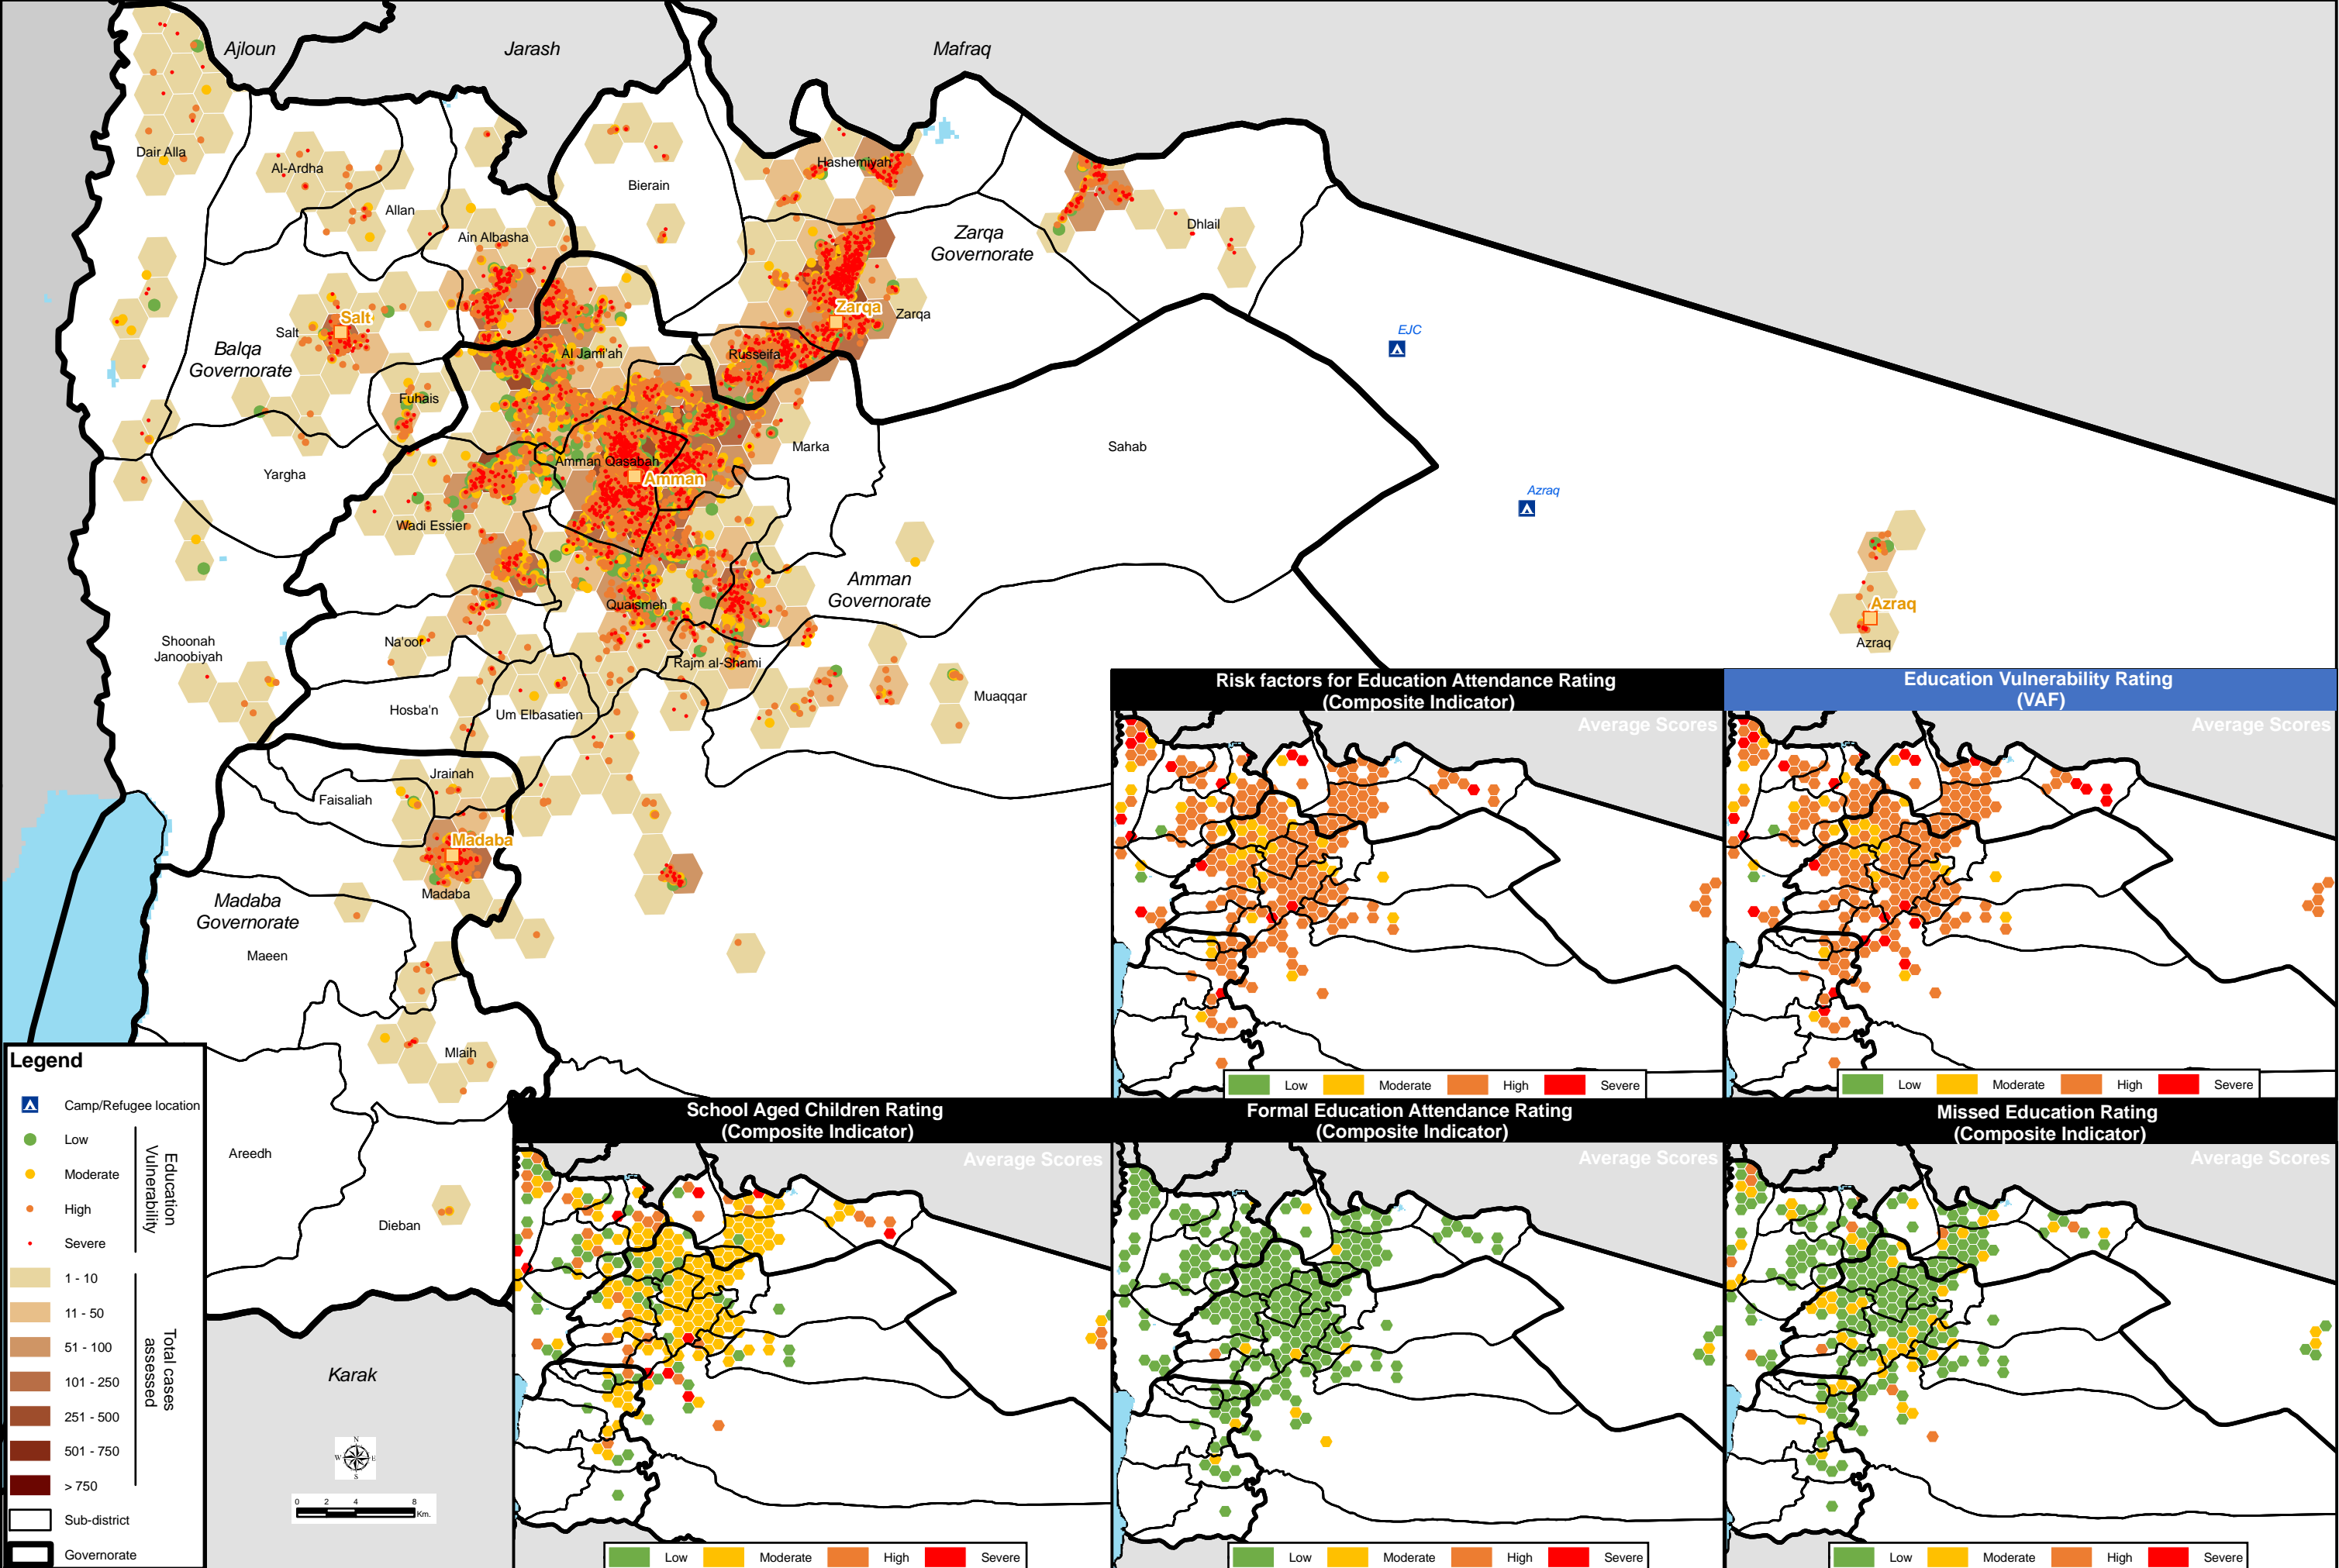

Legend

- Camp/Refugee location
- Basic Needs Vulnerability: Low, Moderate, High, Severe
- Total cases assessed: 1 - 10, 11 - 50, 51 - 100, 101 - 250, 251 - 500, 501 - 750, > 750
- Sub-district
- Governorate

Legend

- Camp/Refugee location
- Low
- Moderate
- High
- Severe

Education Vulnerability

- 1 - 10
- 11 - 50
- 51 - 100
- 101 - 250
- 251 - 500
- 501 - 750
- > 750

Total cases assessed

- Sub-district
- Governorate

Legend

- Camp/Refugee location
- Low
- Moderate
- High
- Severe

Health Vulnerability

- 1 - 10
- 11 - 50
- 51 - 100
- 101 - 250
- 251 - 500
- 501 - 750
- > 750

Total cases assessed

- Sub-district
- Governorate

Legend

- Camp/Refugee location
- Low
- Moderate
- High
- Severe

Shelter Vulnerability

- 1 - 10
- 11 - 50
- 51 - 100
- 101 - 250
- 251 - 500
- 501 - 750
- > 750

Total cases assessed

- Sub-district
- Governorate