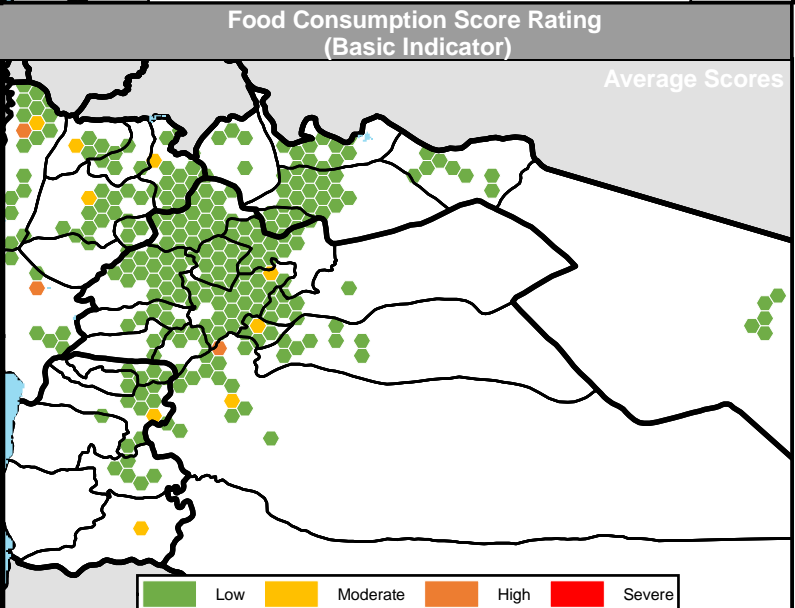

Legend

- Camp/Refugee location
- Basic Needs Vulnerability: Low, Moderate, High, Severe
- Total cases assessed: 1 - 10, 11 - 50, 51 - 100, 101 - 250, 251 - 500, 501 - 750, > 750
- Sub-district
- Governorate

Legend

- Camp/Refugee location
- Low
- Moderate
- High
- Severe

Education Vulnerability

- 1 - 10
- 11 - 50
- 51 - 100
- 101 - 250
- 251 - 500
- 501 - 750
- > 750

Total cases assessed

- Sub-district
- Governorate

Legend

- Camp/Refugee location
- Low
- Moderate
- High
- Severe

Health Vulnerability

- 1 - 10
- 11 - 50
- 51 - 100
- 101 - 250
- 251 - 500
- 501 - 750
- > 750

Total cases assessed

- Sub-district
- Governorate

Legend

- Camp/Refugee location
- Low
- Moderate
- High
- Severe

Shelter Vulnerability

- 1 - 10
- 11 - 50
- 51 - 100
- 101 - 250
- 251 - 500
- 501 - 750
- > 750

Total cases assessed

- Sub-district
- Governorate