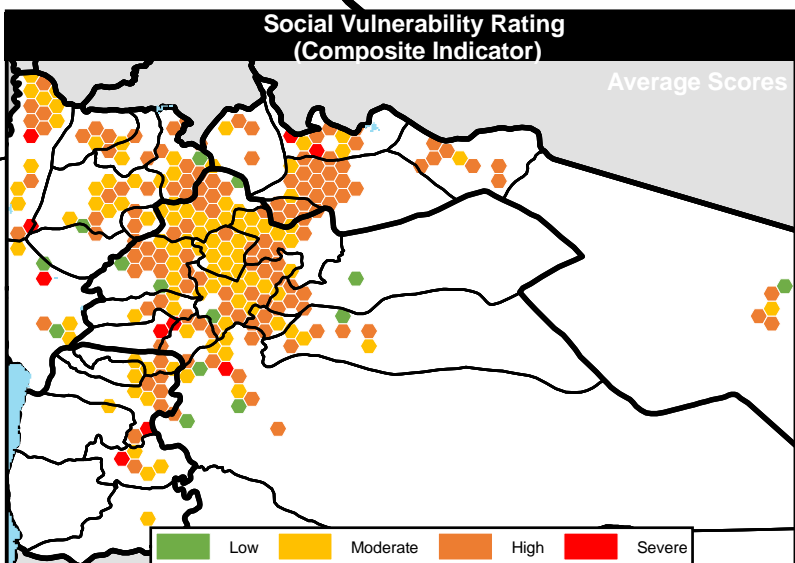

Legend

- Camp/Refugee location
- Basic Needs Vulnerability: Low, Moderate, High, Severe
- Total cases assessed: 1 - 10, 11 - 50, 51 - 100, 101 - 250, 251 - 500, 501 - 750, > 750
- Sub-district
- Governorate

Legend

- Camp/Refugee location
- Low
- Moderate
- High
- Severe

Education Vulnerability

- 1 - 10
- 11 - 50
- 51 - 100
- 101 - 250
- 251 - 500
- 501 - 750
- > 750

Total cases assessed

- Sub-district
- Governorate

Legend

- Camp/Refugee location
- Low
- Moderate
- High
- Severe

Health Vulnerability

- 1 - 10
- 11 - 50
- 51 - 100
- 101 - 250
- 251 - 500
- 501 - 750
- > 750

Total cases assessed

- Sub-district
- Governorate

Legend

- Camp/Refugee location
- Low
- Moderate
- High
- Severe

Shelter Vulnerability

- 1 - 10
- 11 - 50
- 51 - 100
- 101 - 250
- 251 - 500
- 501 - 750
- > 750

Total cases assessed

- Sub-district
- Governorate