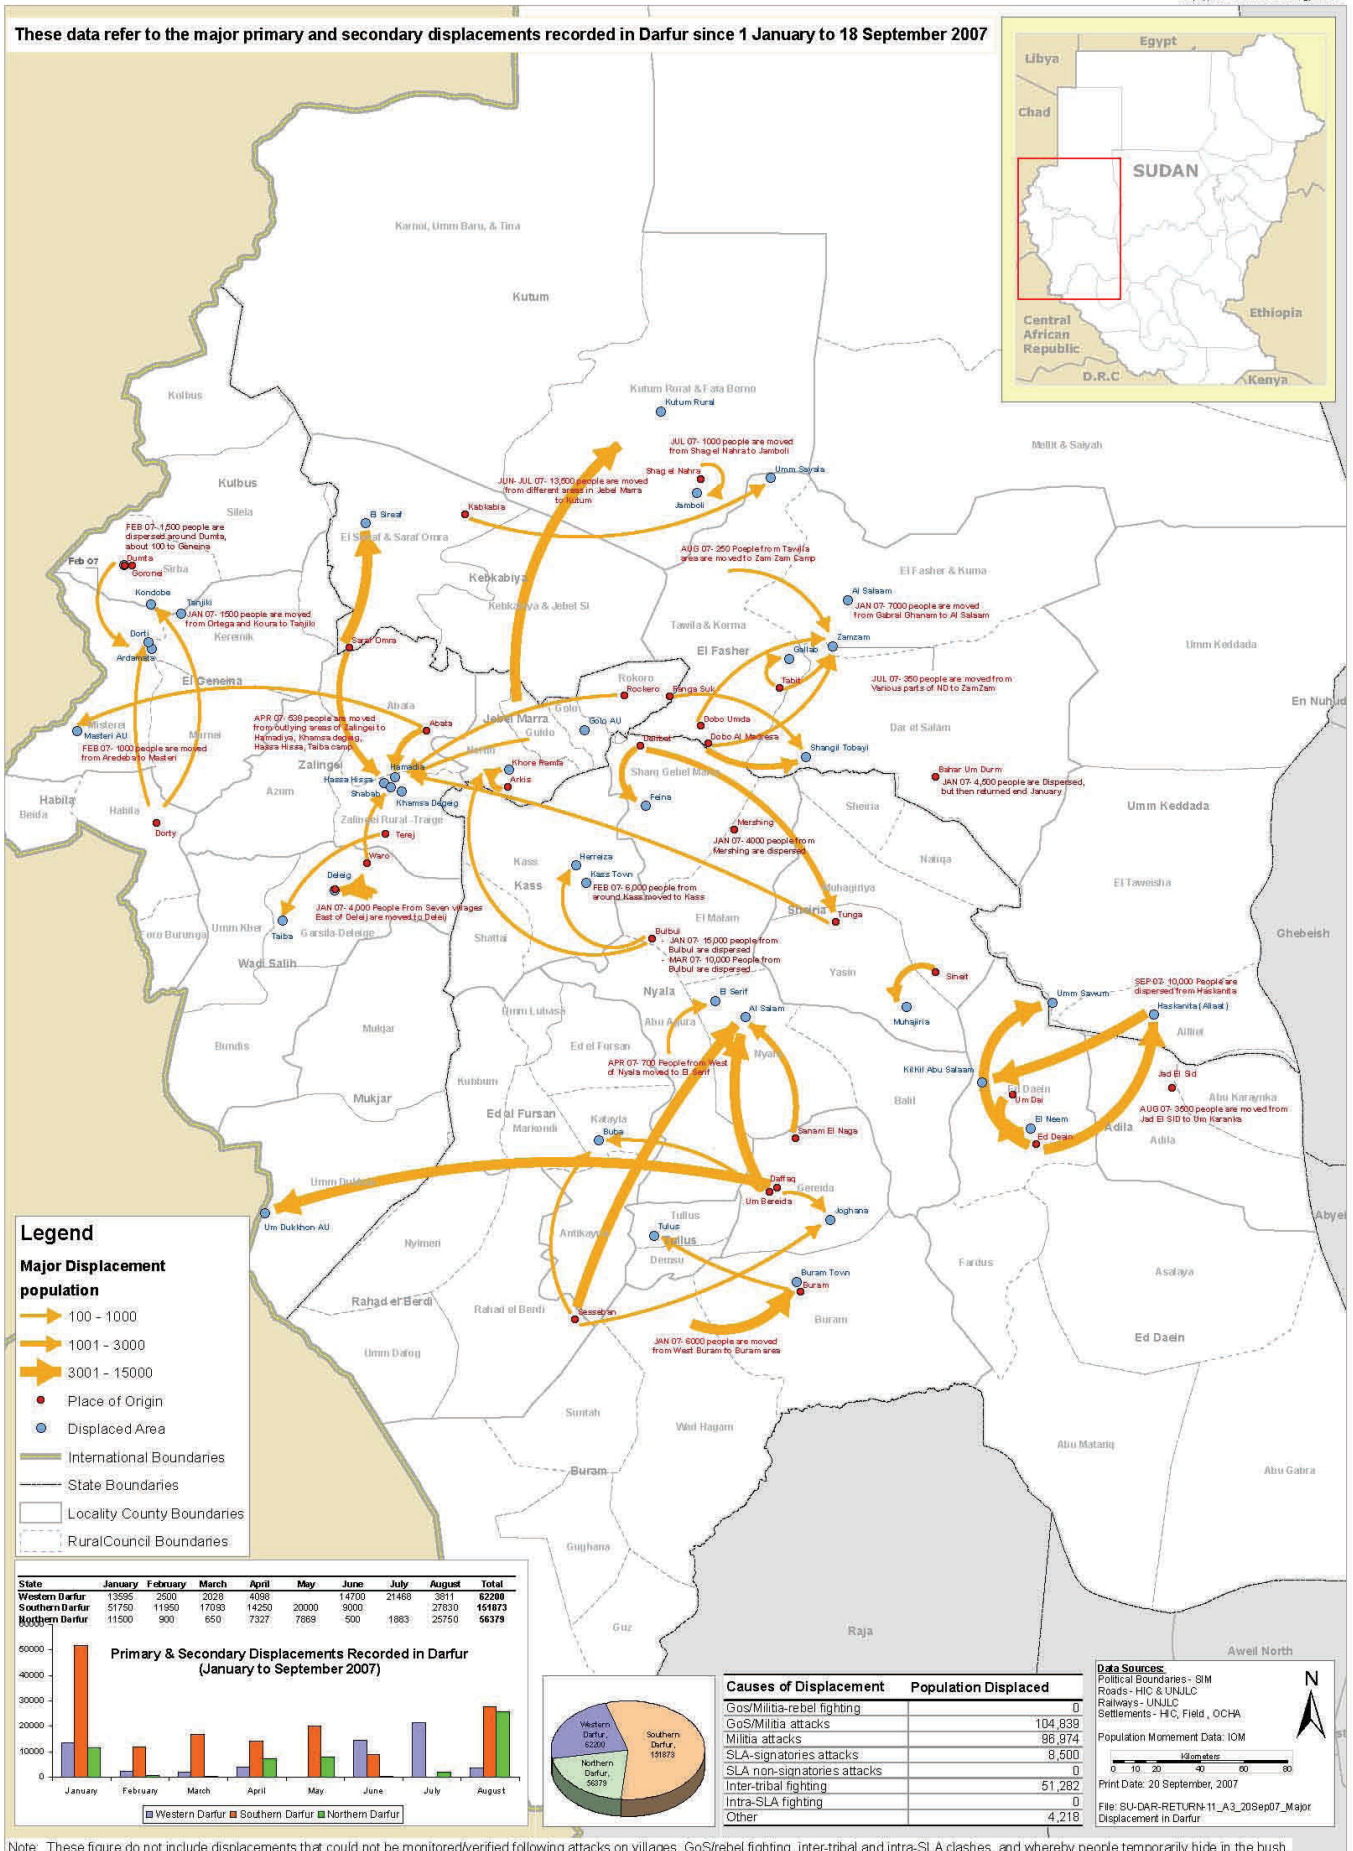

DARFUR, SUDAN MAJOR DISPLACEMENTS IN DARFUR (FROM 01 JANUARY TO 18 SEPTEMBER, 2007)

These data refer to the major primary and secondary displacements recorded in Darfur since 1 January to 18 September 2007

Note: These figures do not include displacements that could not be monitored/verified following attacks on villages, GoS/rebel fighting, inter-tribal and intra-SLA clashes, and whereby people temporarily hide in the bush.