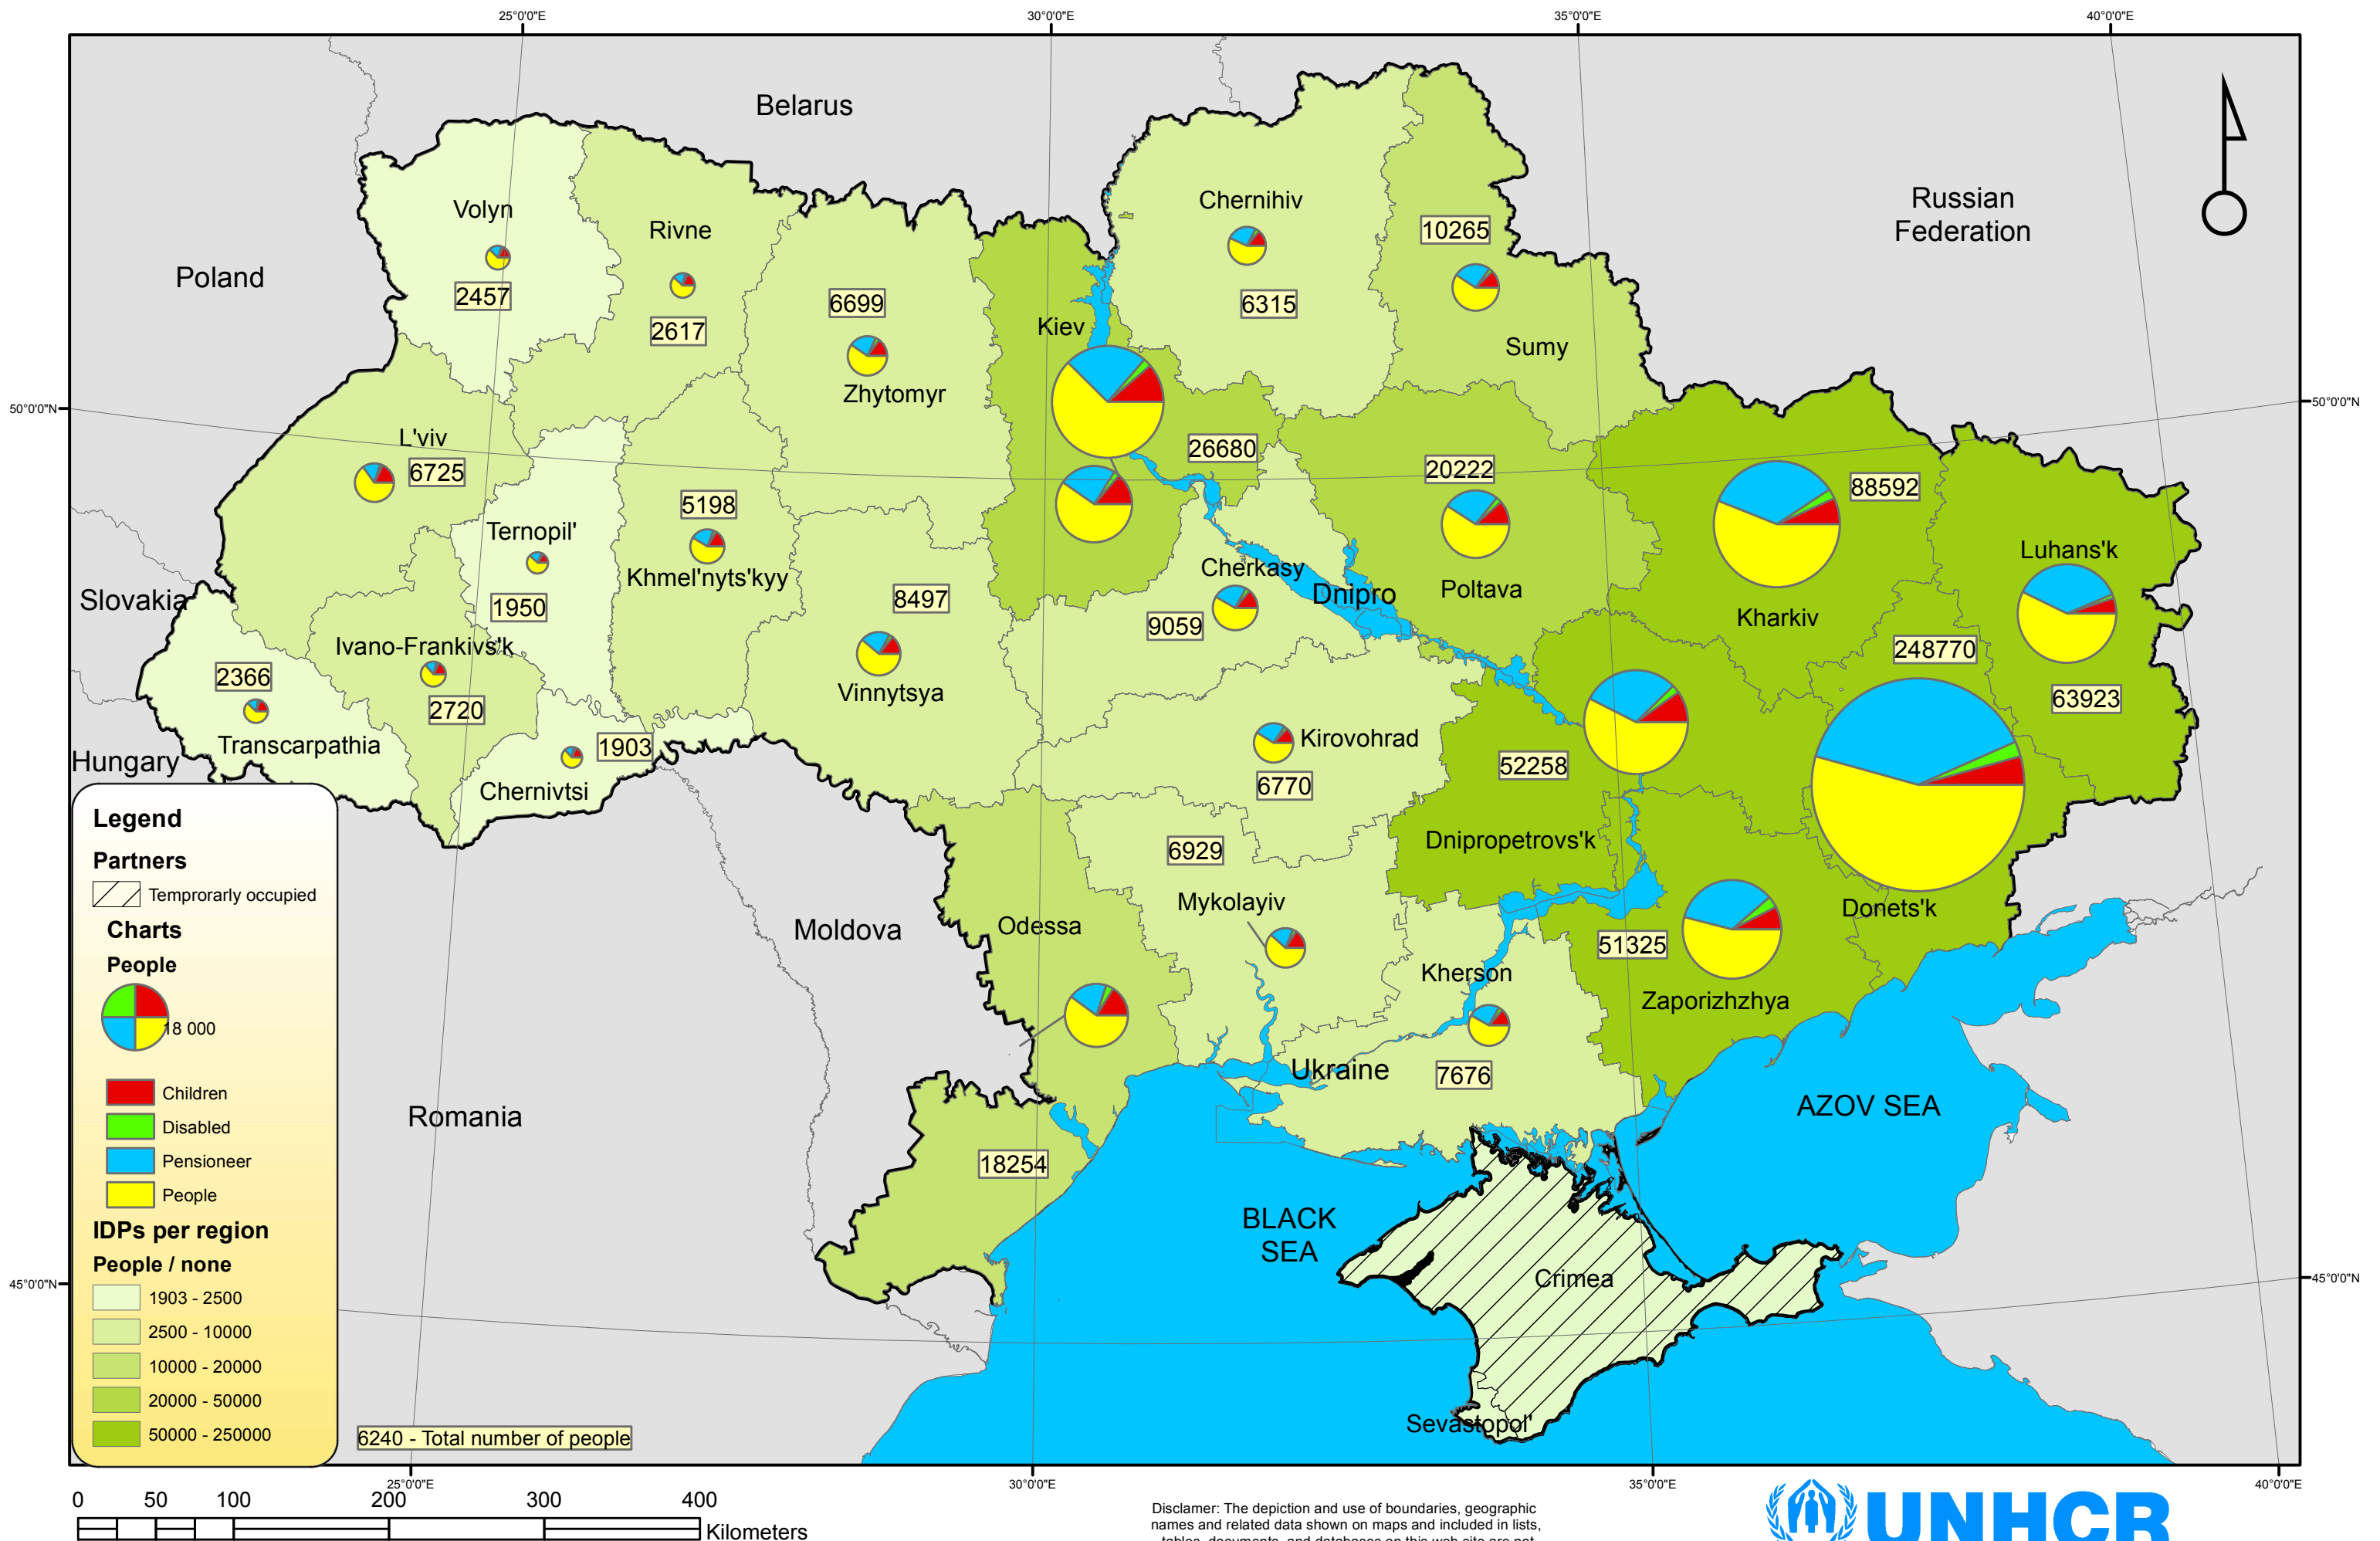

Ukraine internal displacement map from temporarily occupied territory and zone of ATO as of 22.12.2014

Source: Ministry of Social Policy.
The borders and shapes were provided by the State Scientific and Production Enterprise "Kartographia"