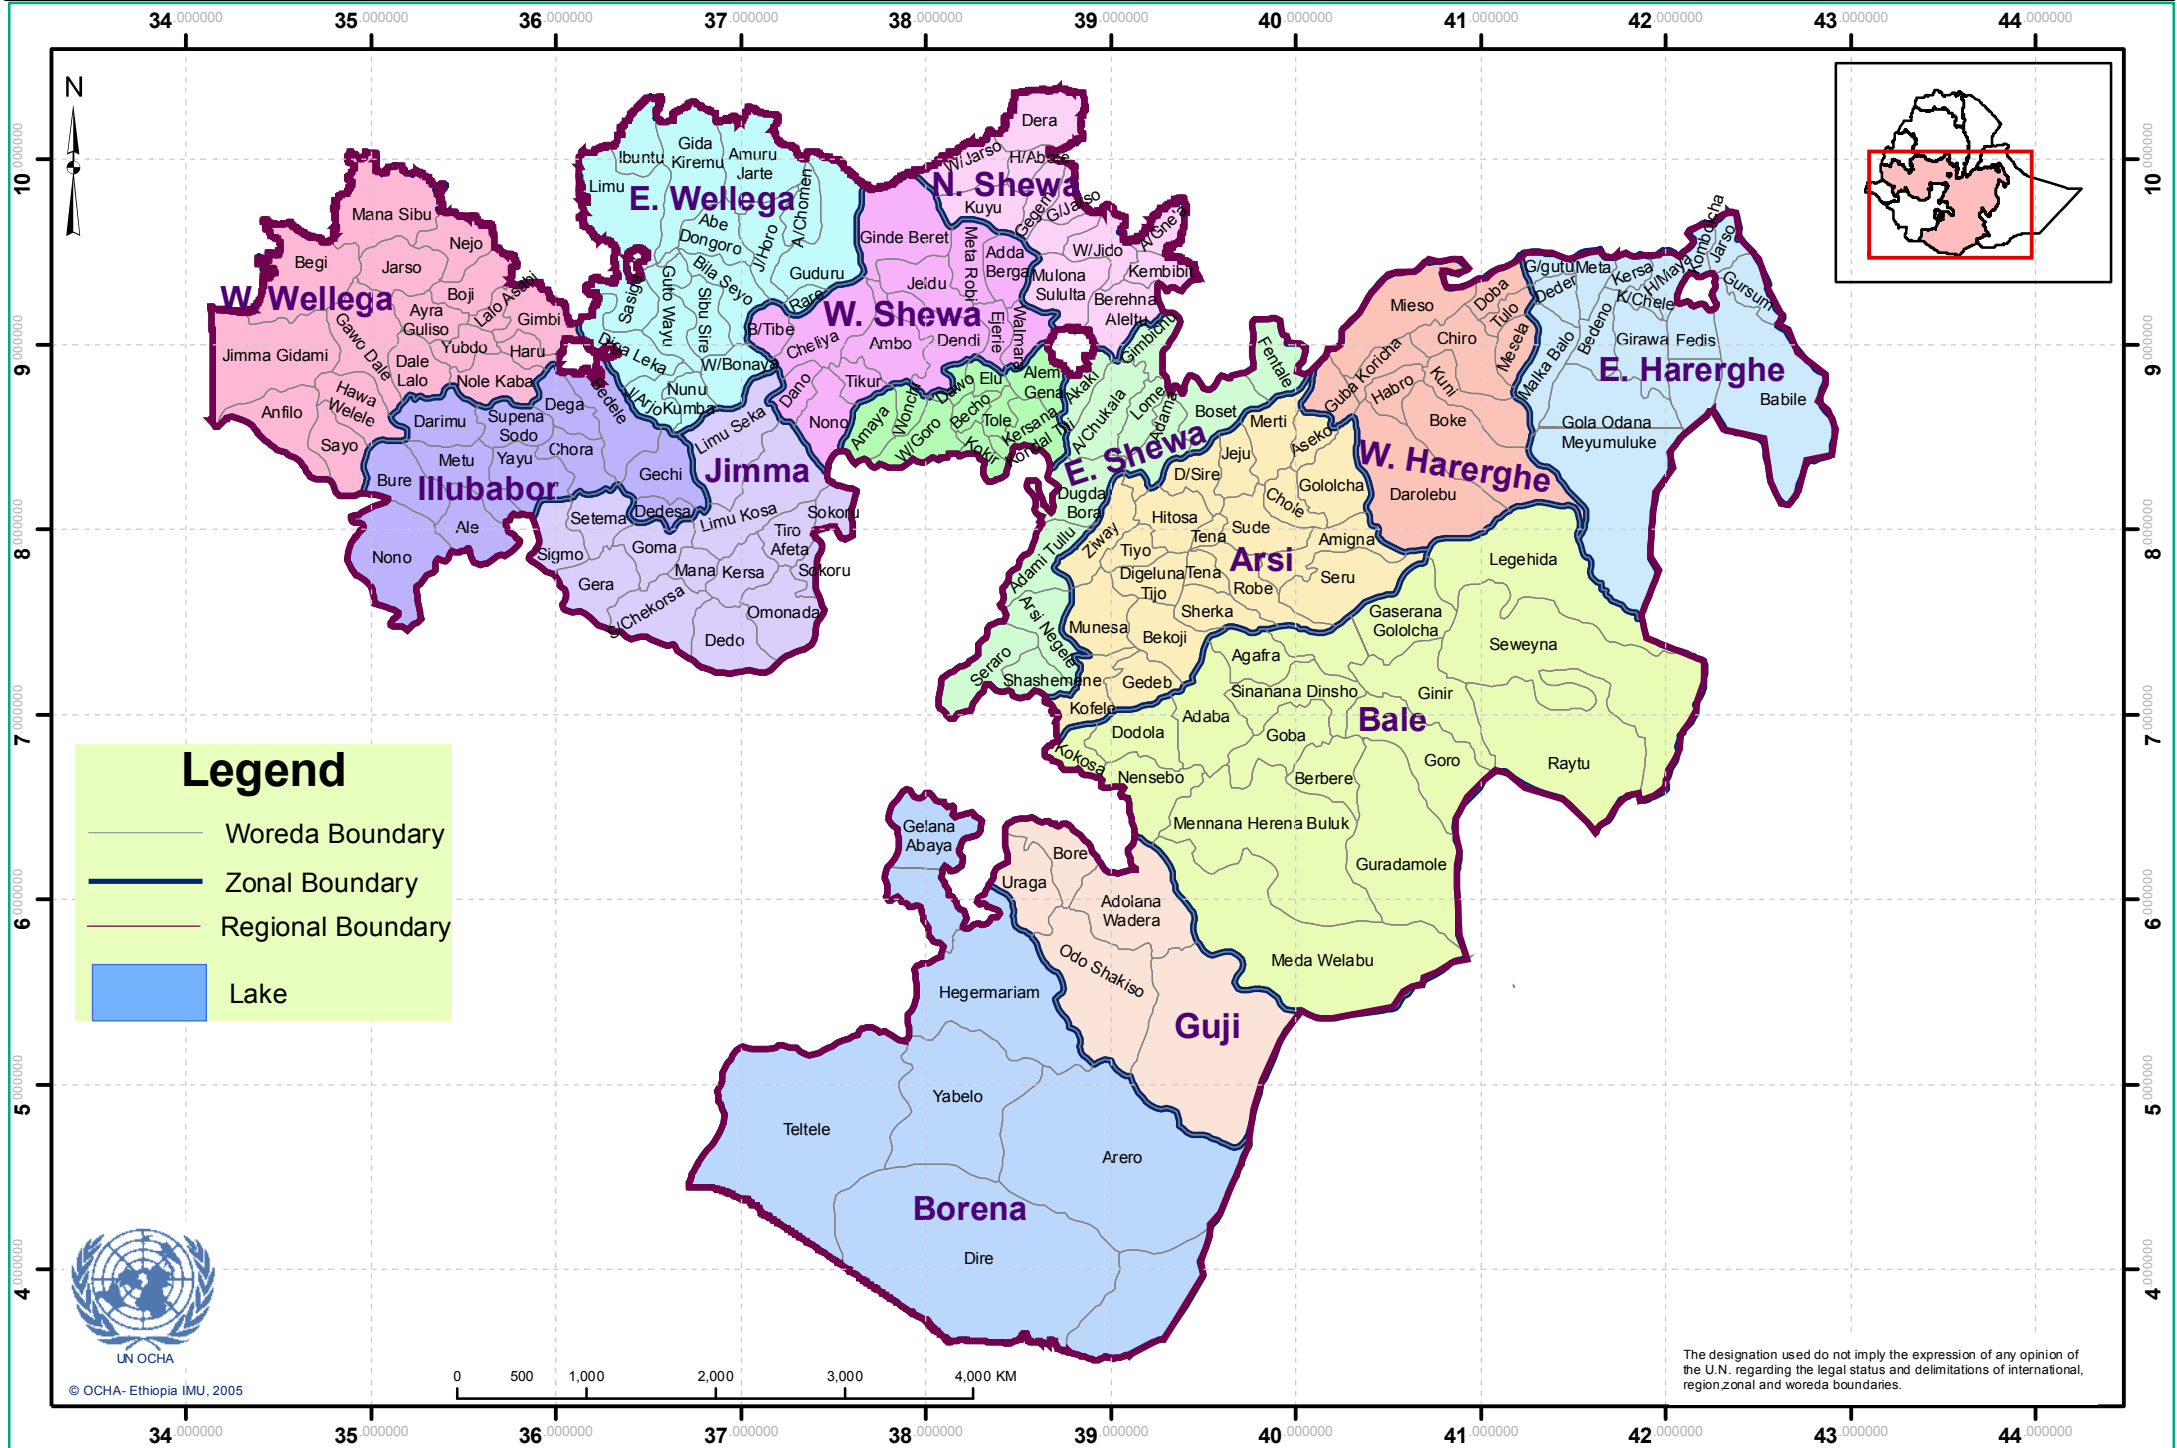

Oromiya Region

Legend

-  Woreda Boundary
-  Zonal Boundary
-  Regional Boundary
-  Lake

© OCHA- Ethiopia IMU, 2005

The designation used do not imply the expression of any opinion of the U.N. regarding the legal status and delimitations of international, region,zonal and woreda boundaries.