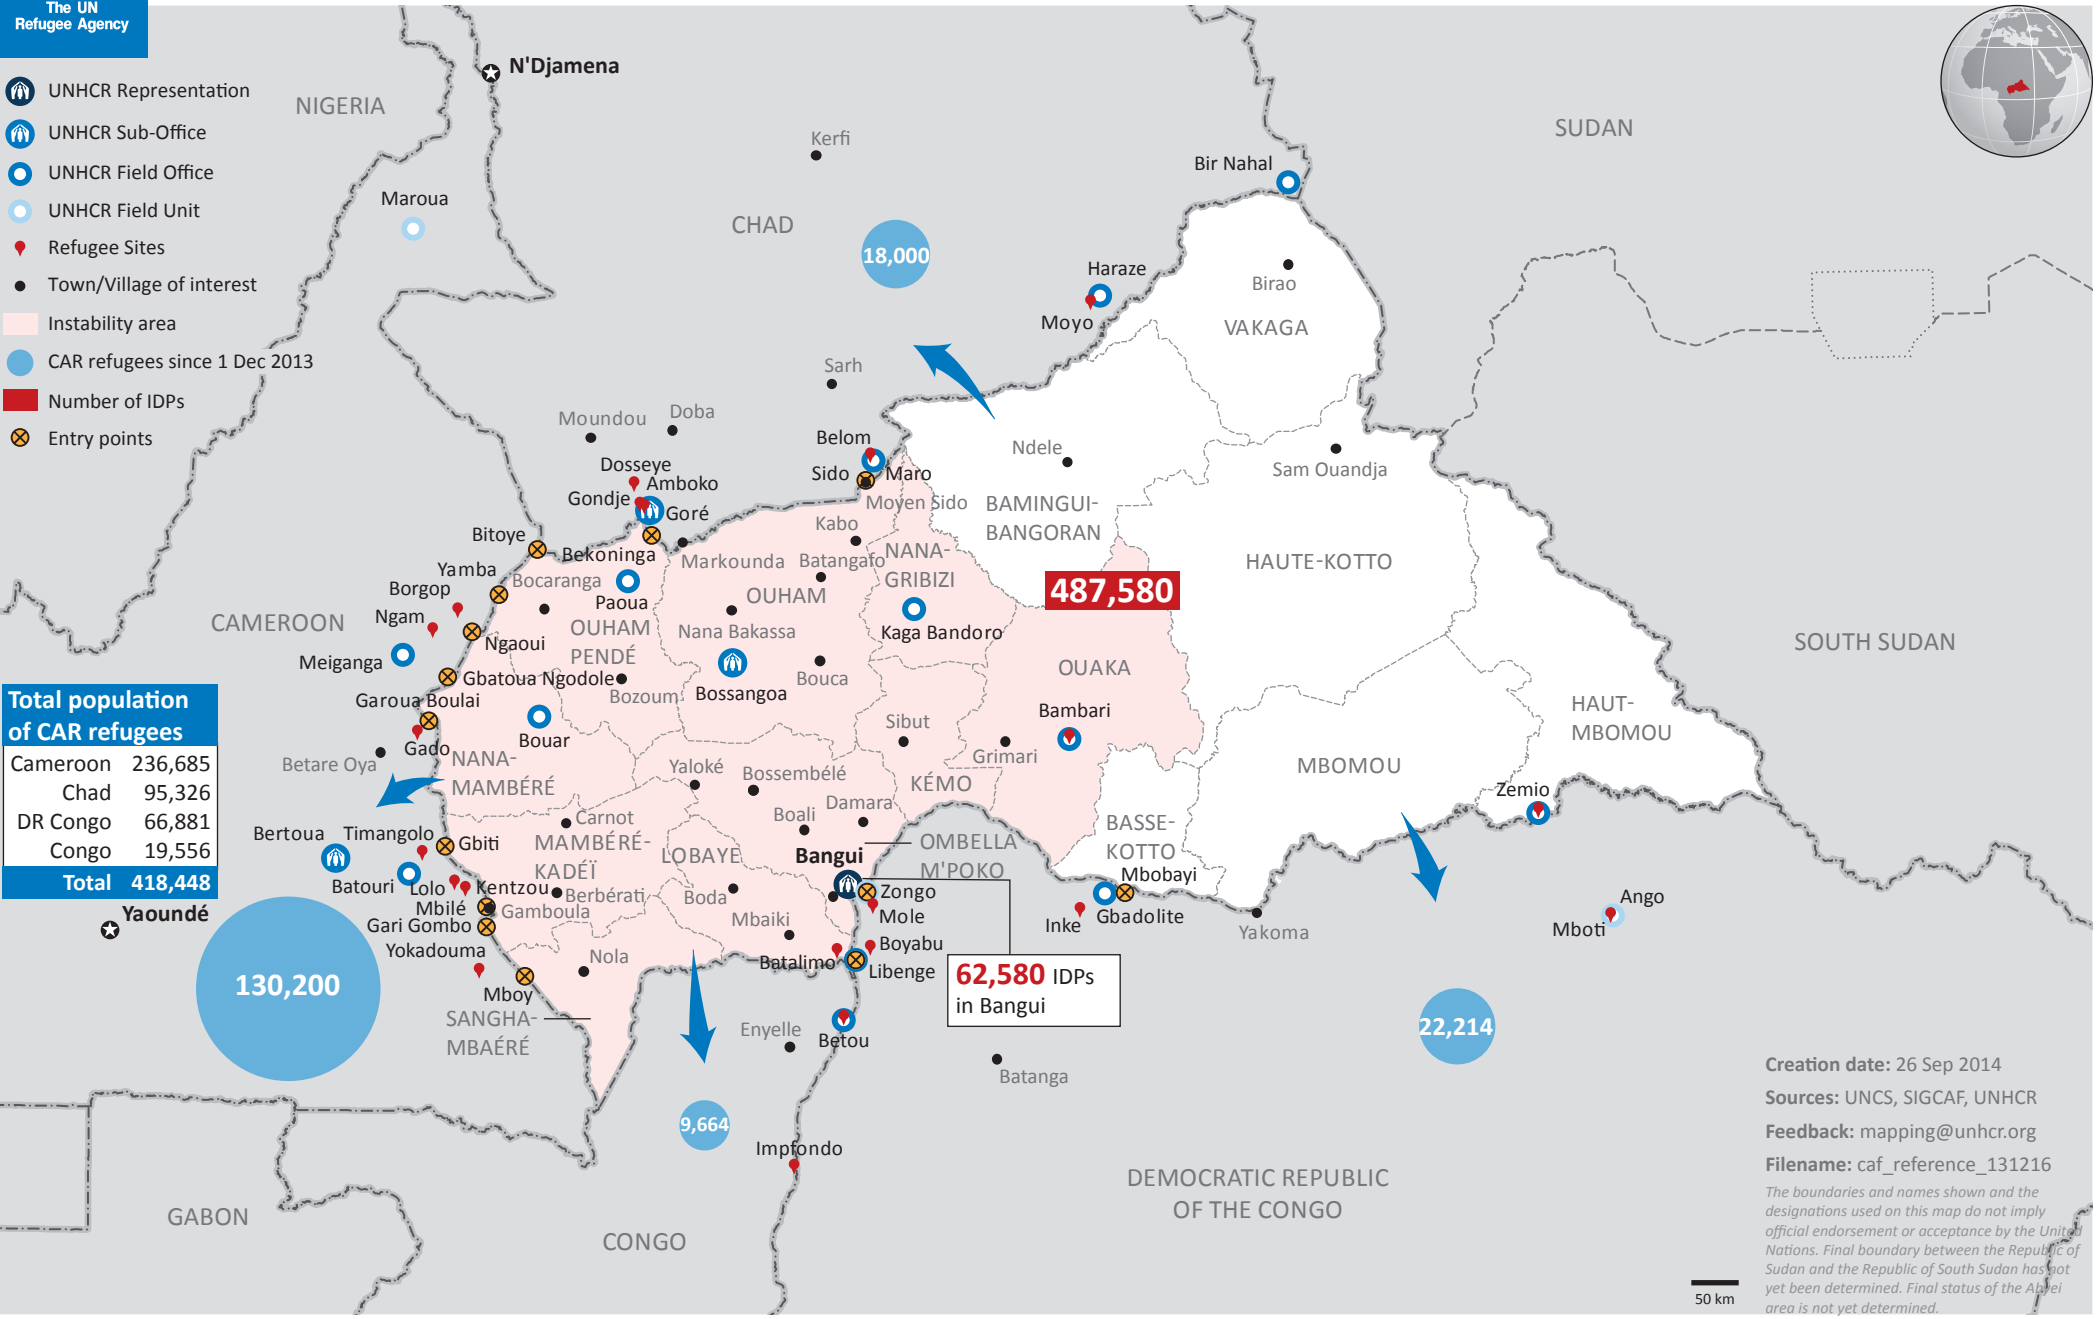

Central African Republic Emergency Situation

as of 26 September 2014

- UNHCR Representation
- UNHCR Sub-Office
- UNHCR Field Office
- UNHCR Field Unit
- Refugee Sites
- Town/Village of interest
- Instability area
- CAR refugees since 1 Dec 2013
- Number of IDPs
- Entry points

Total population of CAR refugees

Cameroon	236,685
Chad	95,326
DR Congo	66,881
Congo	19,556
Total	418,448

Creation date: 26 Sep 2014
 Sources: UNCS, SIGCAF, UNHCR
 Feedback: mapping@unhcr.org
 Filename: caf_reference_131216
 The boundaries and names shown and the designations used on this map do not imply official endorsement or acceptance by the United Nations. Final boundary between the Republic of Sudan and the Republic of South Sudan has not yet been determined. Final status of the Abyei area is not yet determined.