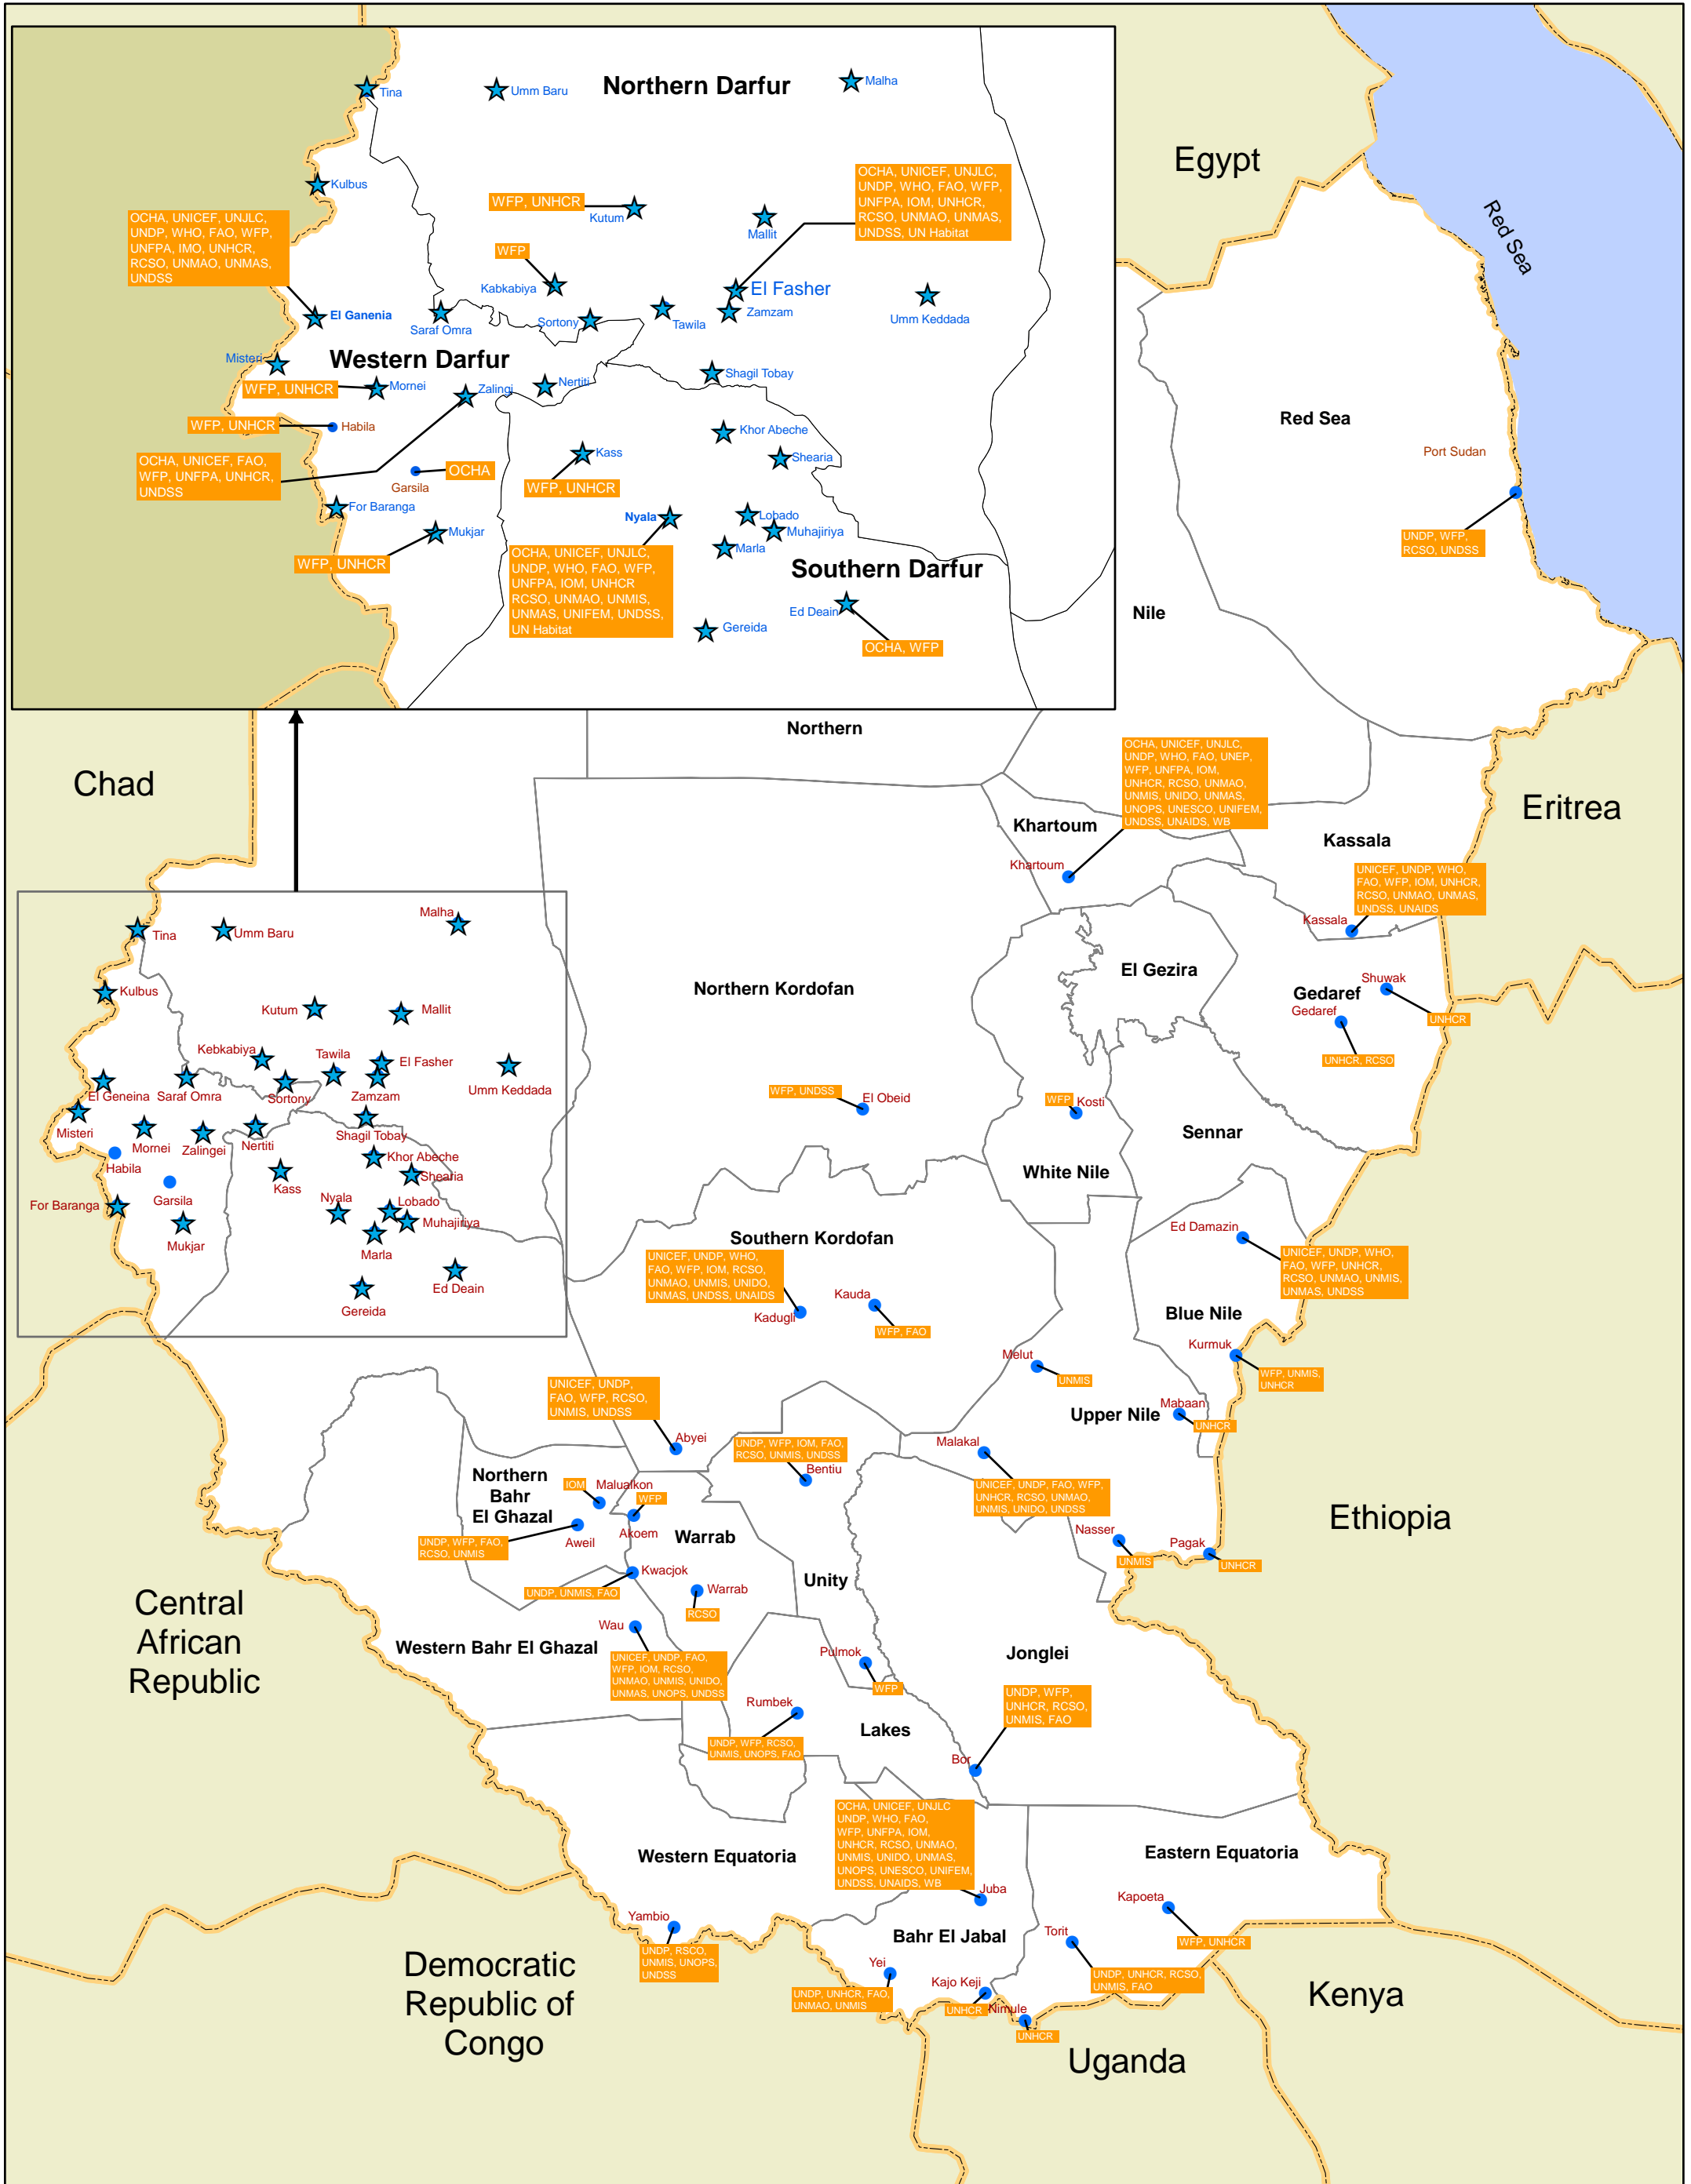

UN Agency Presence in Sudan

Legend

- ★ UNAMID Presence
- UN Agency Presence
- International Boundary
- State Boundary

Data Sources:
 Political Boundaries - SIM
 Settlements - HIC, Field, OCHA
 Agency Locations - UN Agencies, September, 2008
 UNAMID Presence - UNAMID, October, 2008

0 87.5 175 350
 Kilometers
 Projection: Geographic Spheroid: WGS84
 Map Prepare Date: 03 November, 2008 - South Darfur IMU
 File: SU-AGENCIES_01_A3_03Nov08_Agencies Presence in Sudan

The boundaries and names shown do not imply official endorsement or acceptance by the Government of Sudan or the United Nations.