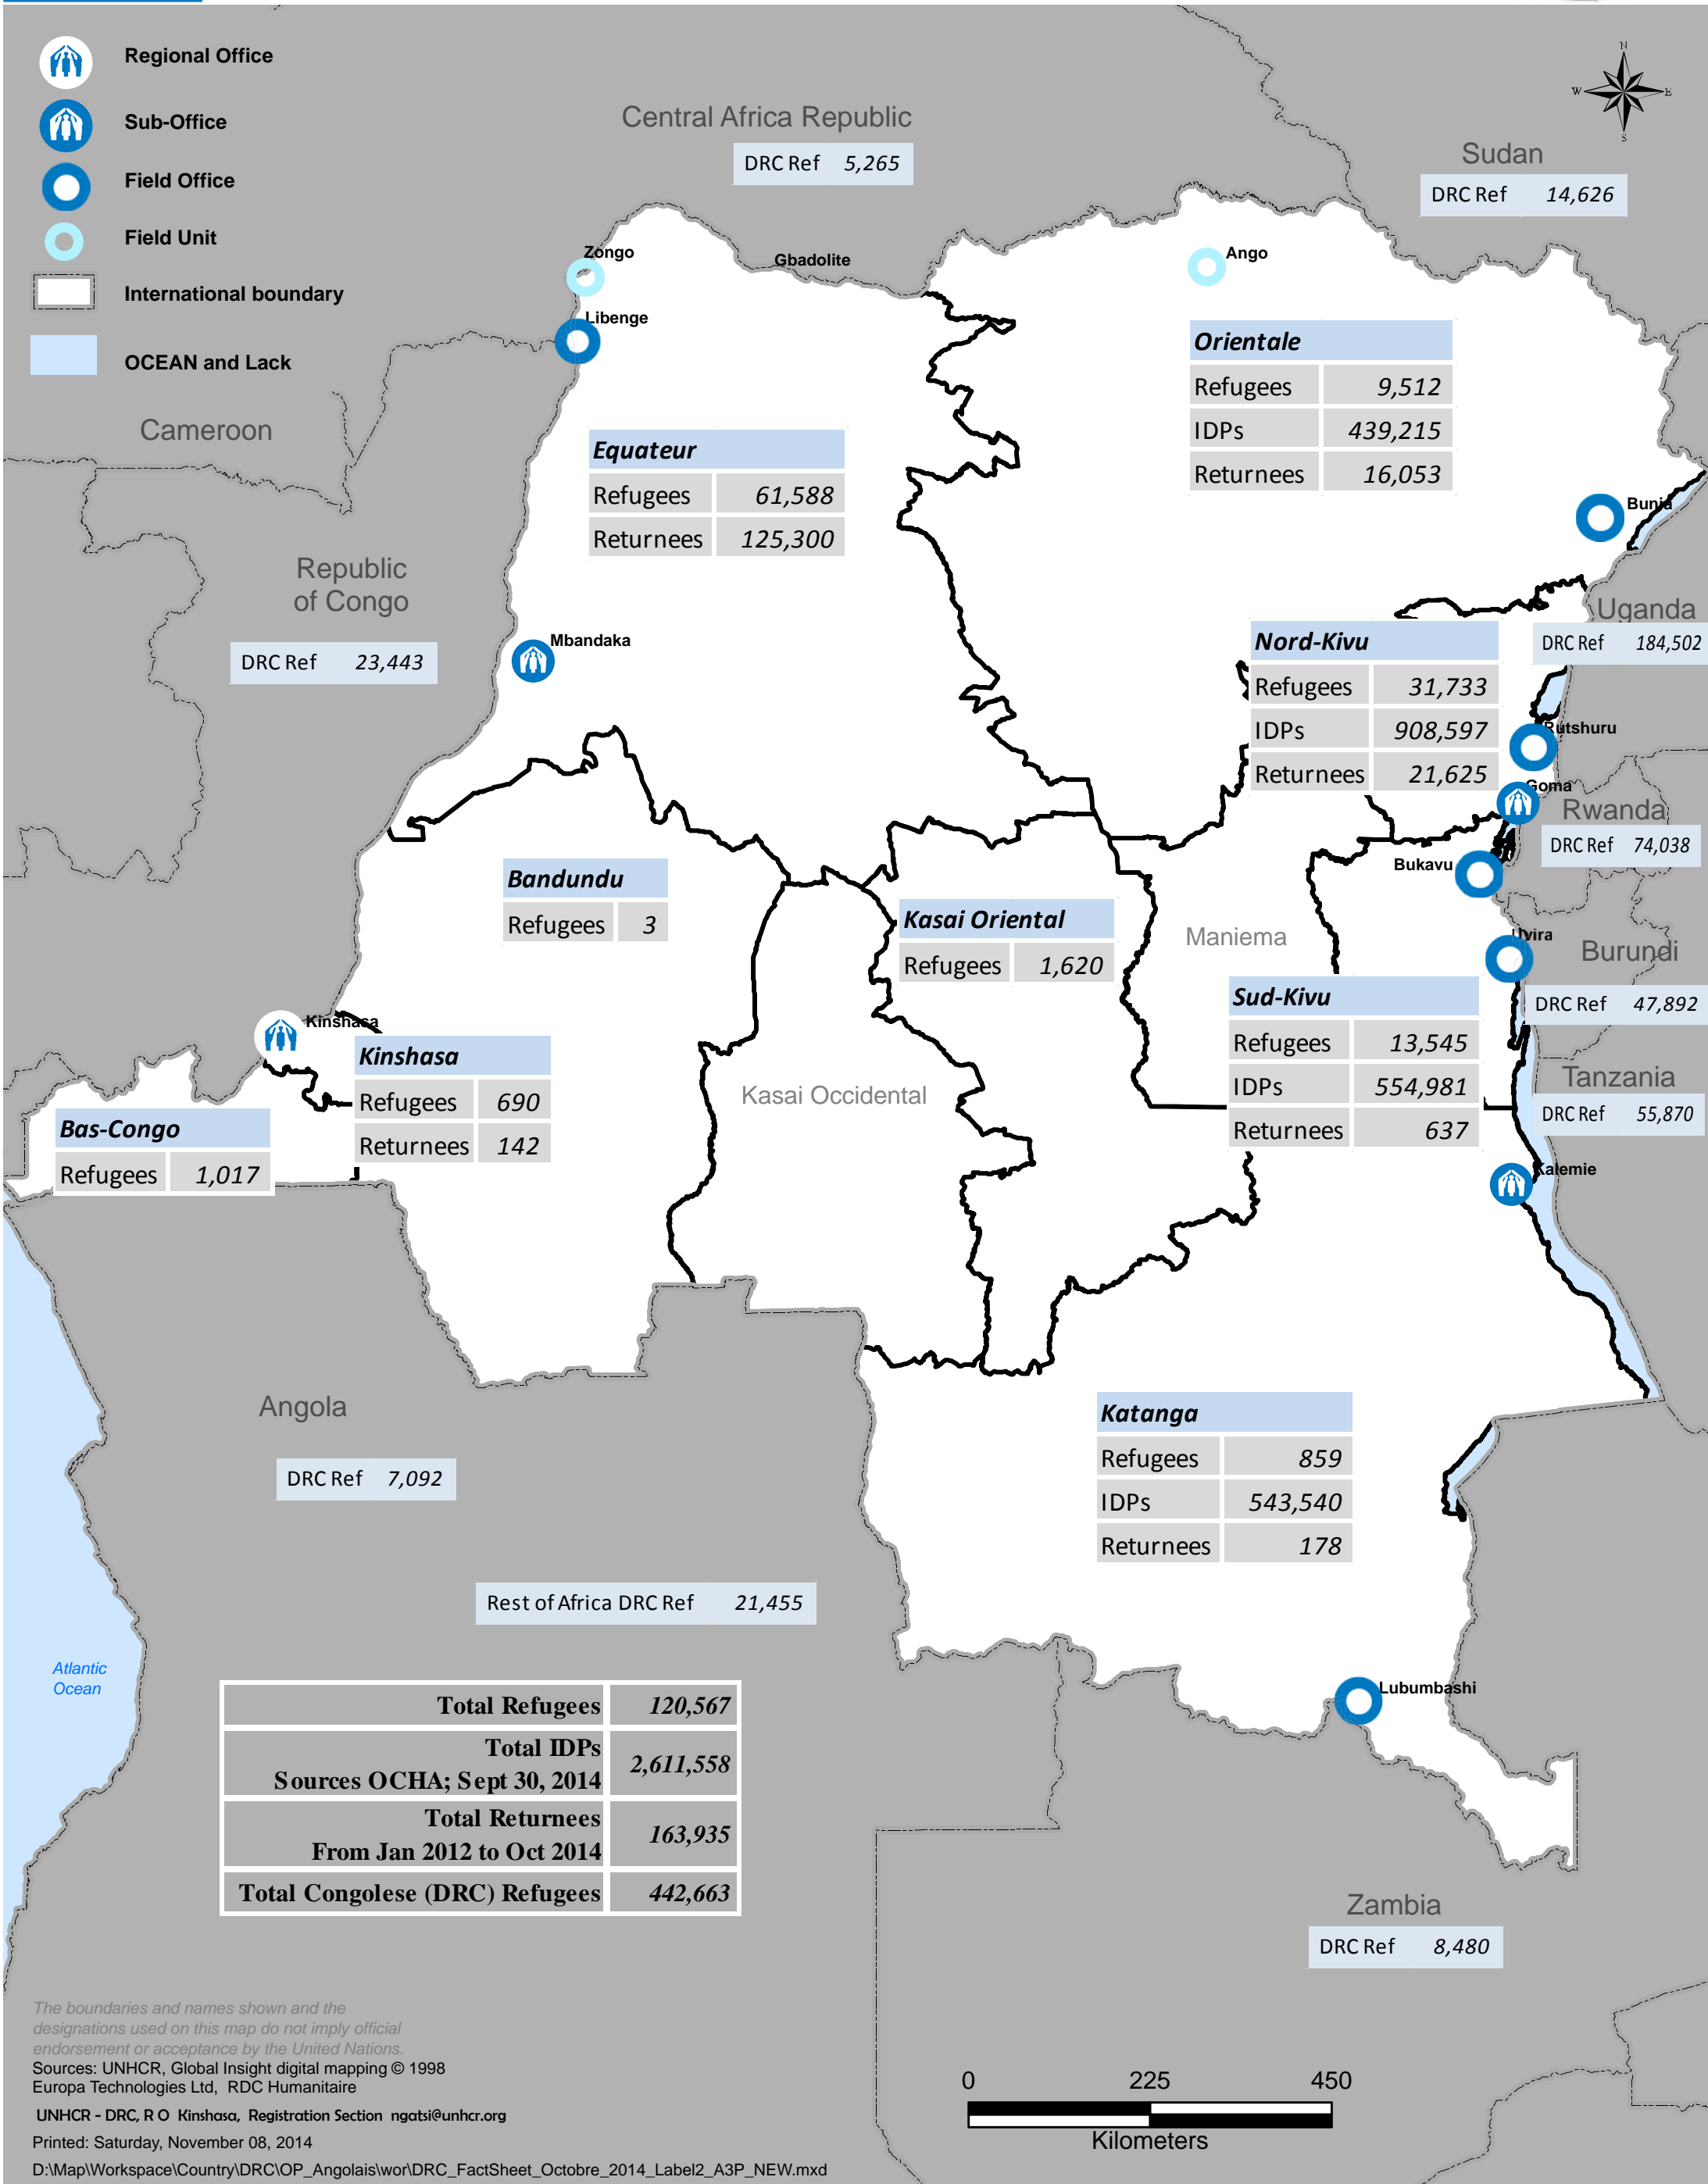

REFUGEES, RETURNEES AND IDPs IN DEMOCRATIC REPUBLIC OF CONGO

October 31, 2014

The boundaries and names shown and the designations used on this map do not imply official endorsement or acceptance by the United Nations.
Sources: UNHCR, Global Insight digital mapping © 1998 Europa Technologies Ltd, RDC Humanitaire