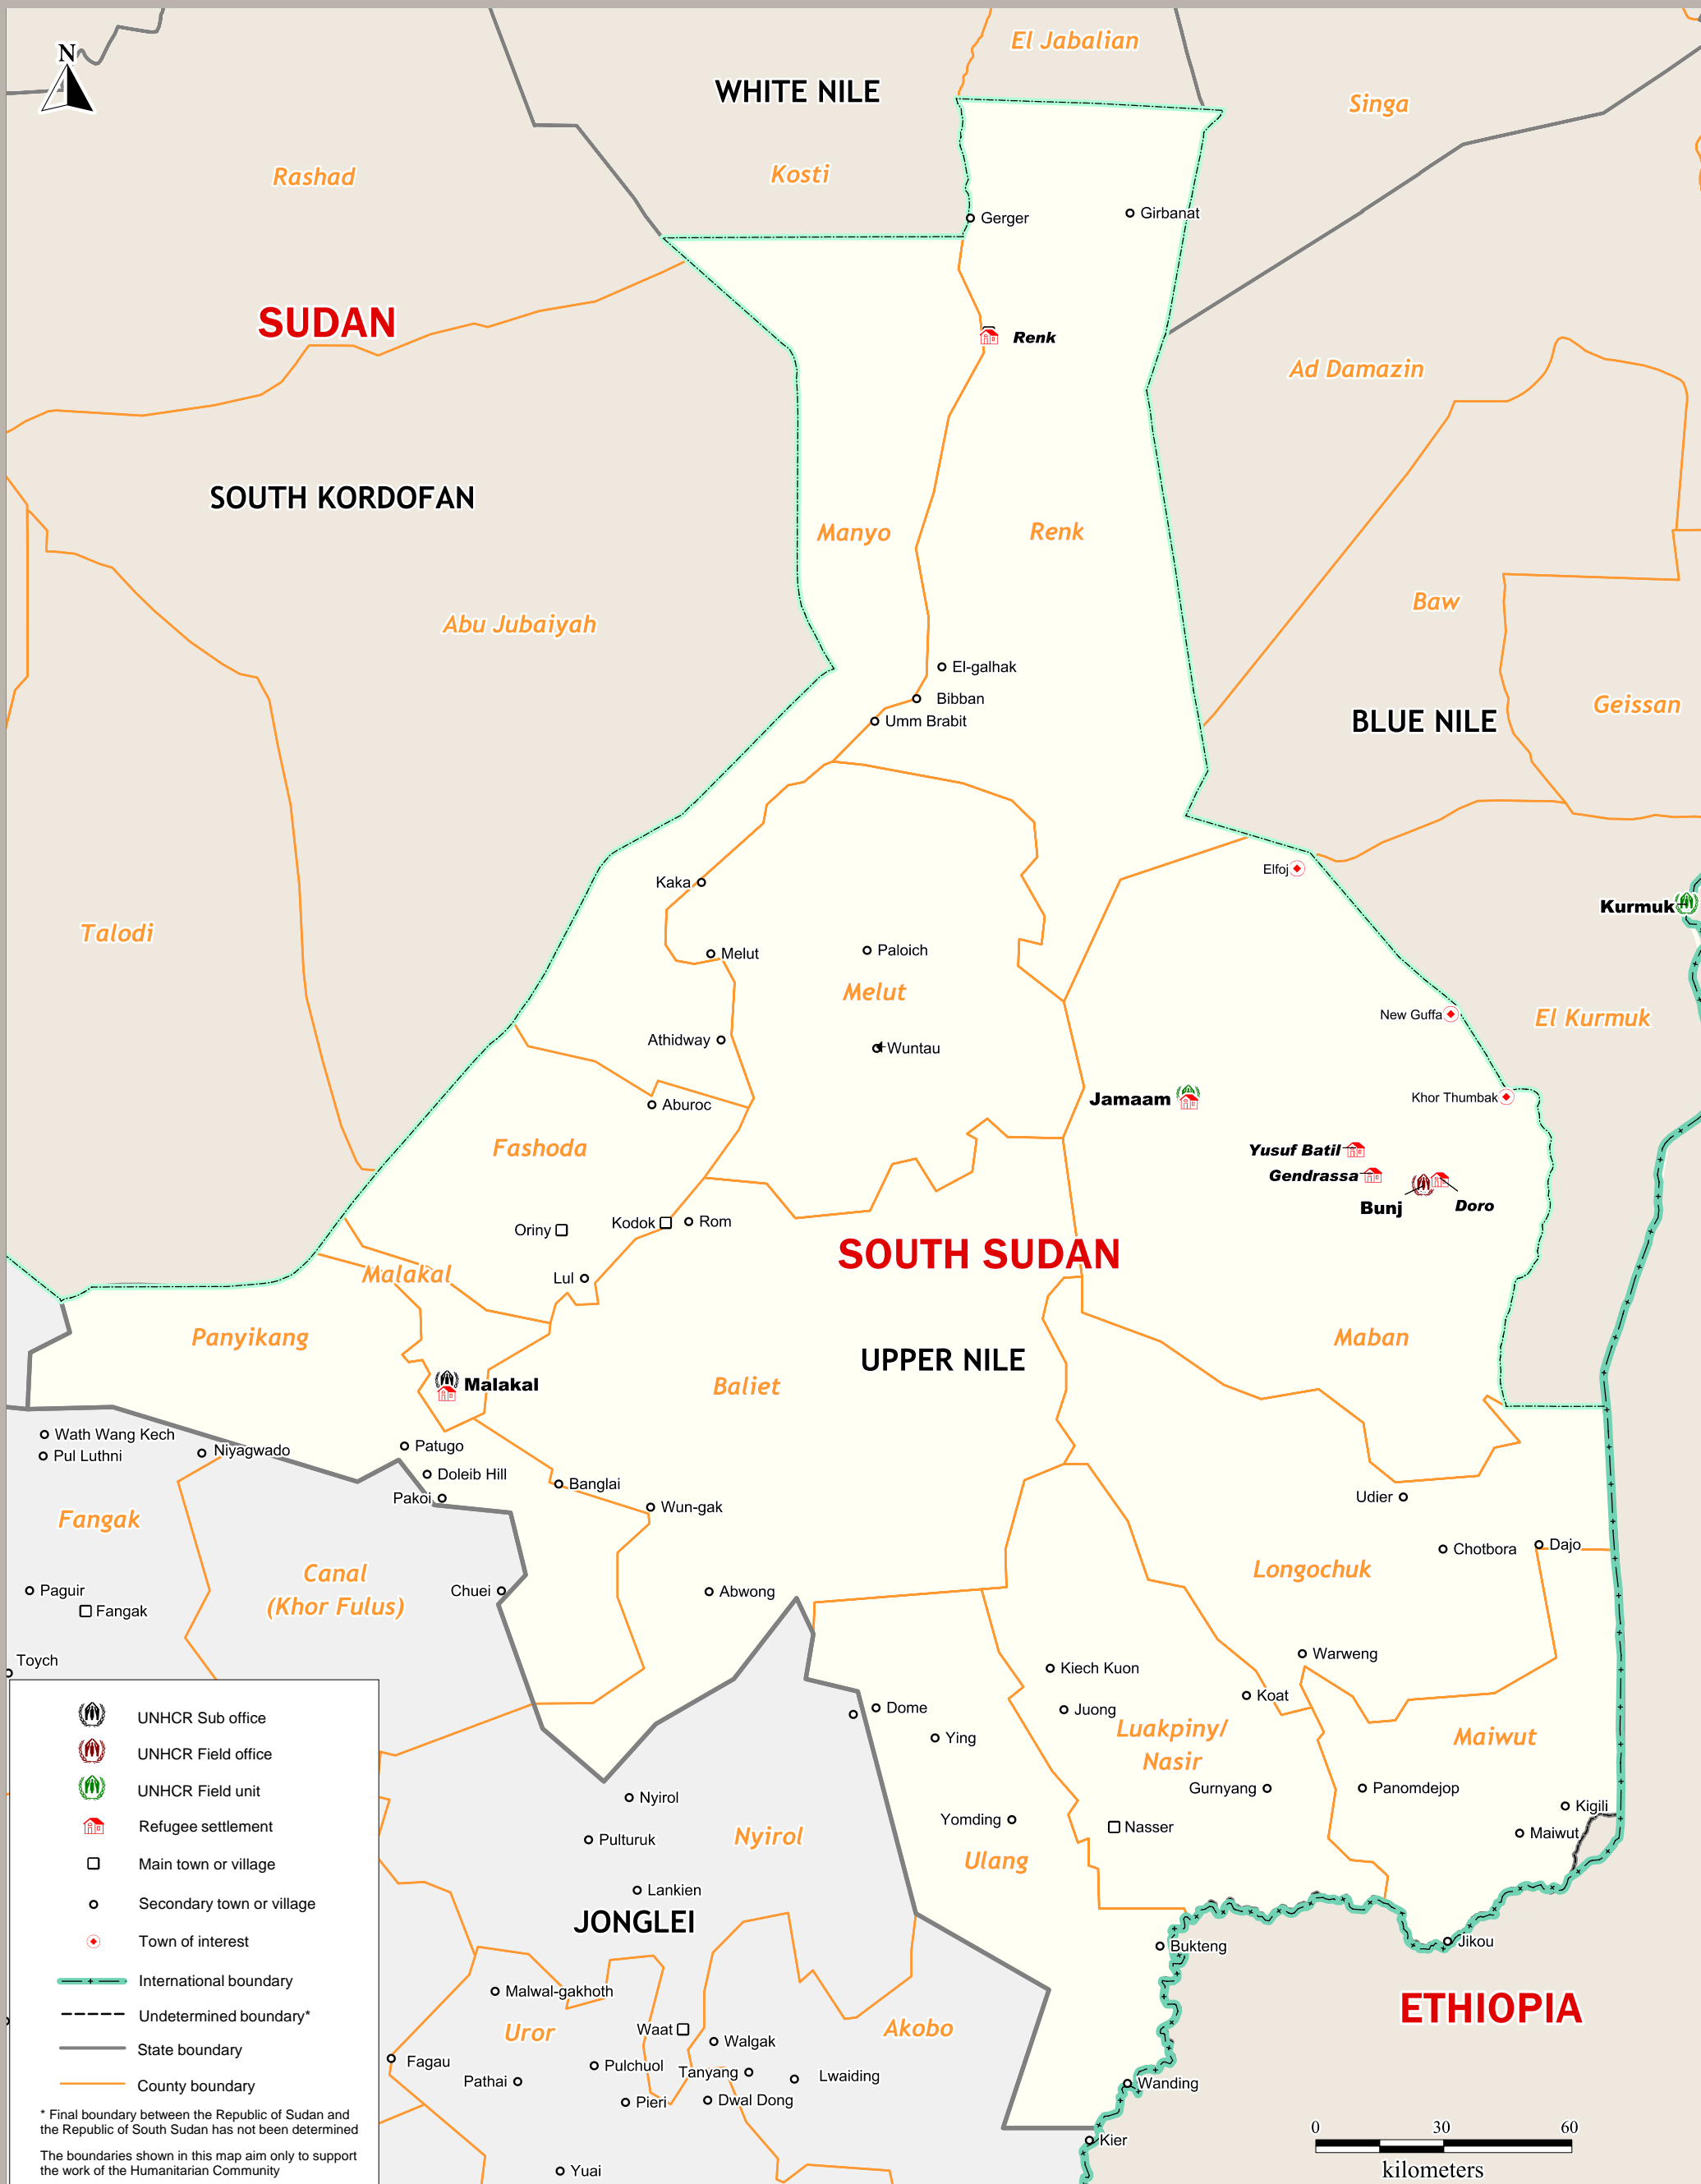

South Sudan

Upper Nile State Overview

As of August 2012

Geographic Information Systems and Mapping Unit
 UNHCR Regional Support Hub in Nairobi
 Tel.: +254 20 4222000 Email: kennarsh@unhcr.org

Sources:
 UNHCR, Global Insight digital mapping © 1998
 Europa Technologies Ltd., SSCSE, OCHA

The boundaries and names shown and the designations used on this map do not imply official endorsement or acceptance by the United Nations.

	UNHCR Sub office
	UNHCR Field office
	UNHCR Field unit
	Refugee settlement
	Main town or village
	Secondary town or village
	Town of interest
	International boundary
	Undetermined boundary*
	State boundary
	County boundary

* Final boundary between the Republic of Sudan and the Republic of South Sudan has not been determined

The boundaries shown in this map aim only to support the work of the Humanitarian Community