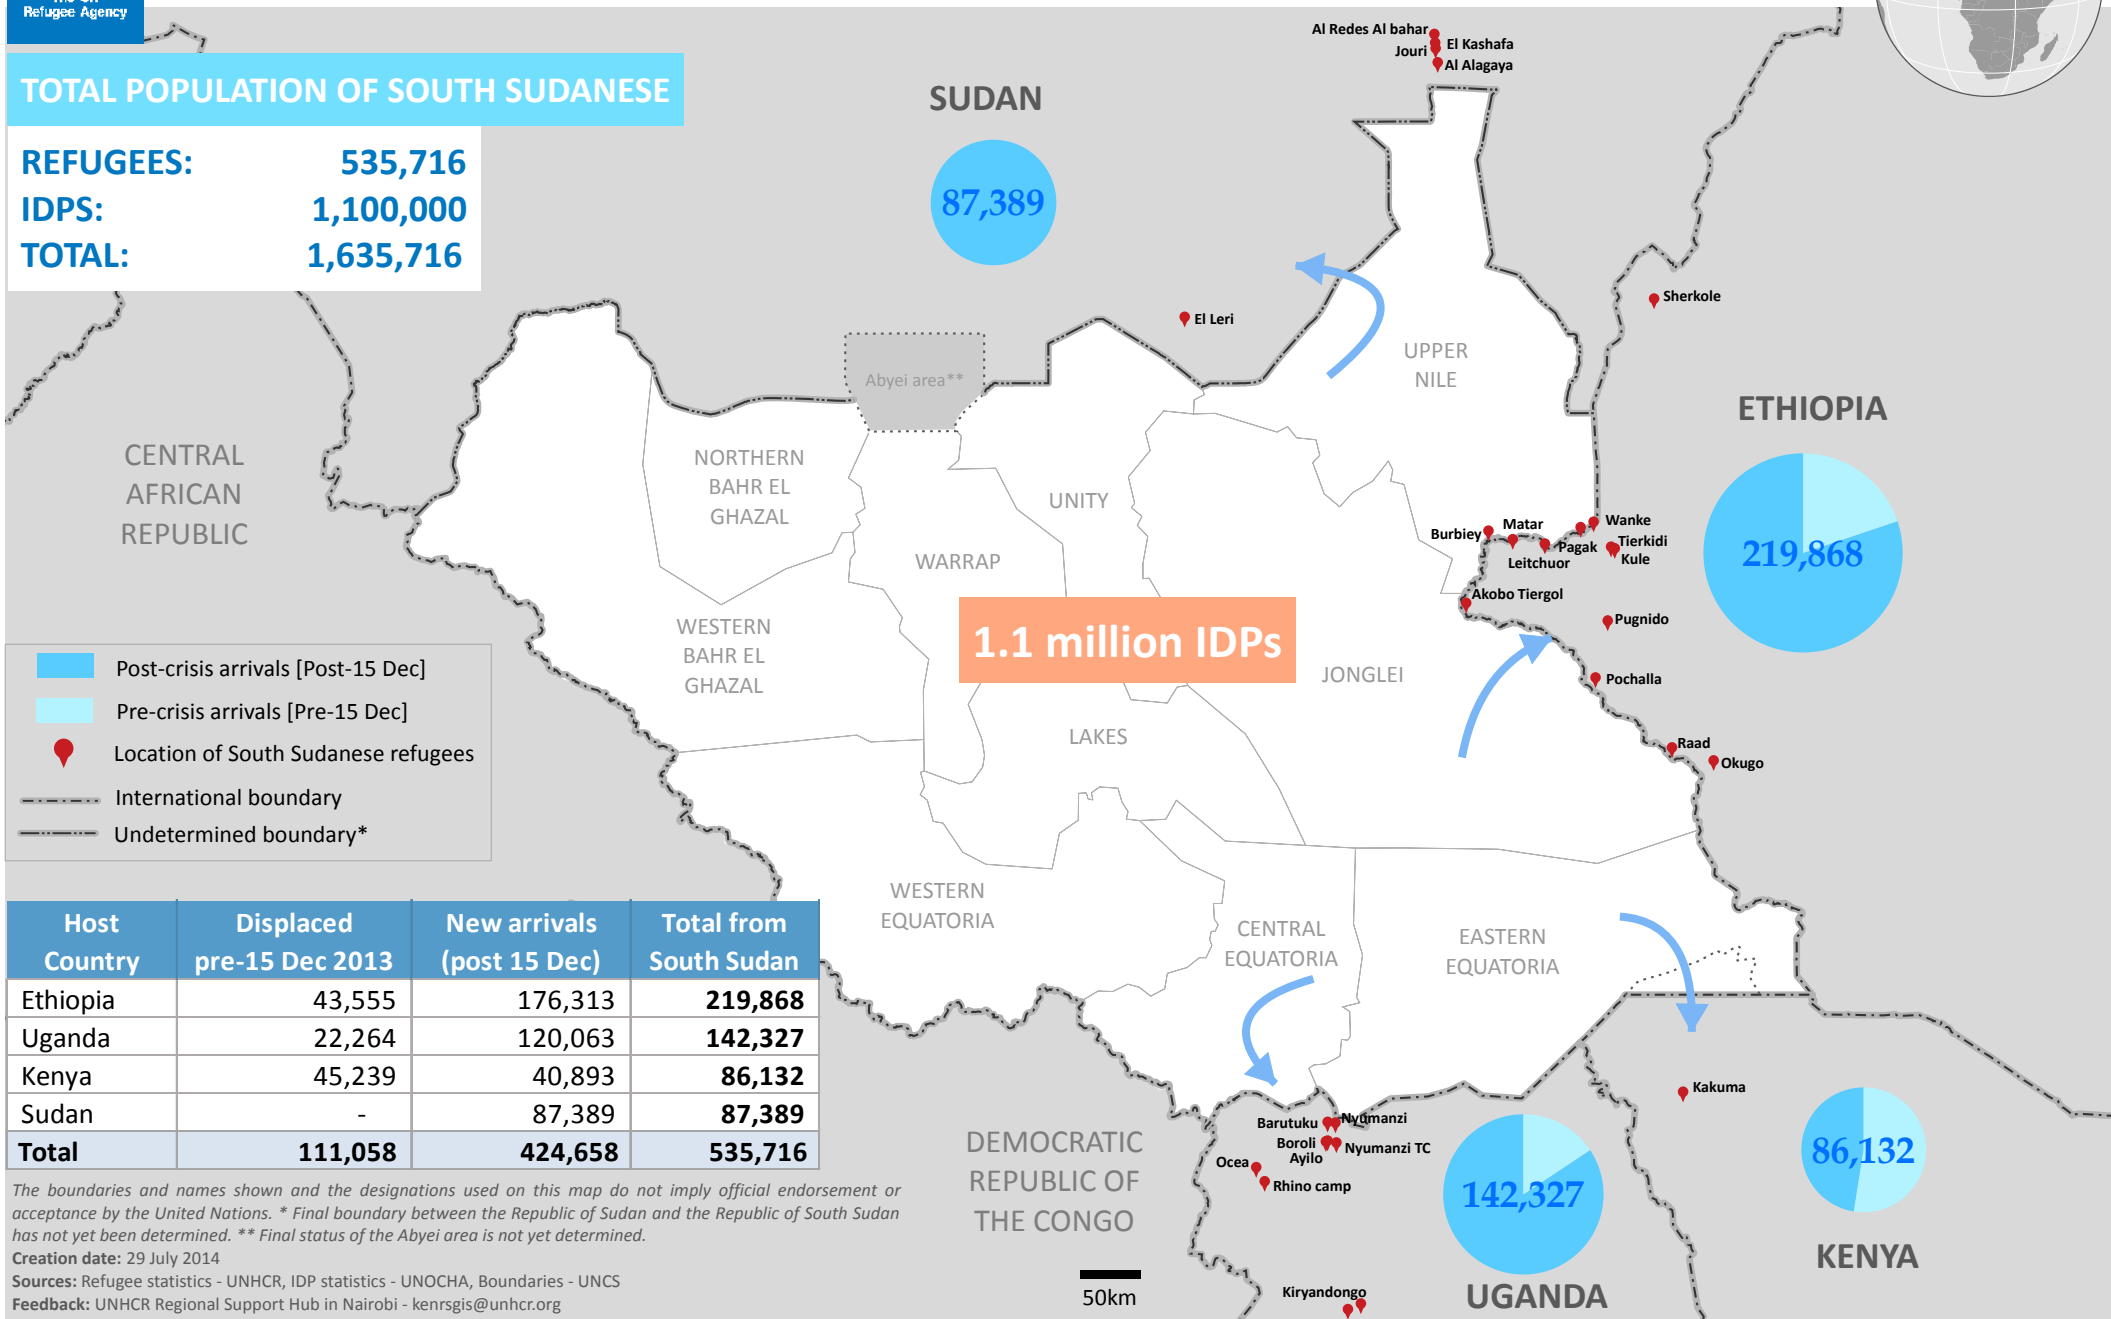

South Sudan Emergency: Regional overview of refugees from South Sudan

As of 24 July 2014

TOTAL POPULATION OF SOUTH SUDANESE

REFUGEES: 535,716
IDPS: 1,100,000
TOTAL: 1,635,716

- Post-crisis arrivals [Post-15 Dec]
- Pre-crisis arrivals [Pre-15 Dec]
- Location of South Sudanese refugees
- International boundary
- Undetermined boundary*

Host Country	Displaced pre-15 Dec 2013	New arrivals (post 15 Dec)	Total from South Sudan
Ethiopia	43,555	176,313	219,868
Uganda	22,264	120,063	142,327
Kenya	45,239	40,893	86,132
Sudan	-	87,389	87,389
Total	111,058	424,658	535,716

The boundaries and names shown and the designations used on this map do not imply official endorsement or acceptance by the United Nations. * Final boundary between the Republic of Sudan and the Republic of South Sudan has not yet been determined. ** Final status of the Abyei area is not yet determined.
 Creation date: 29 July 2014
 Sources: Refugee statistics - UNHCR, IDP statistics - UNOCHA, Boundaries - UNCS
 Feedback: UNHCR Regional Support Hub in Nairobi - kenrgis@unhcr.org