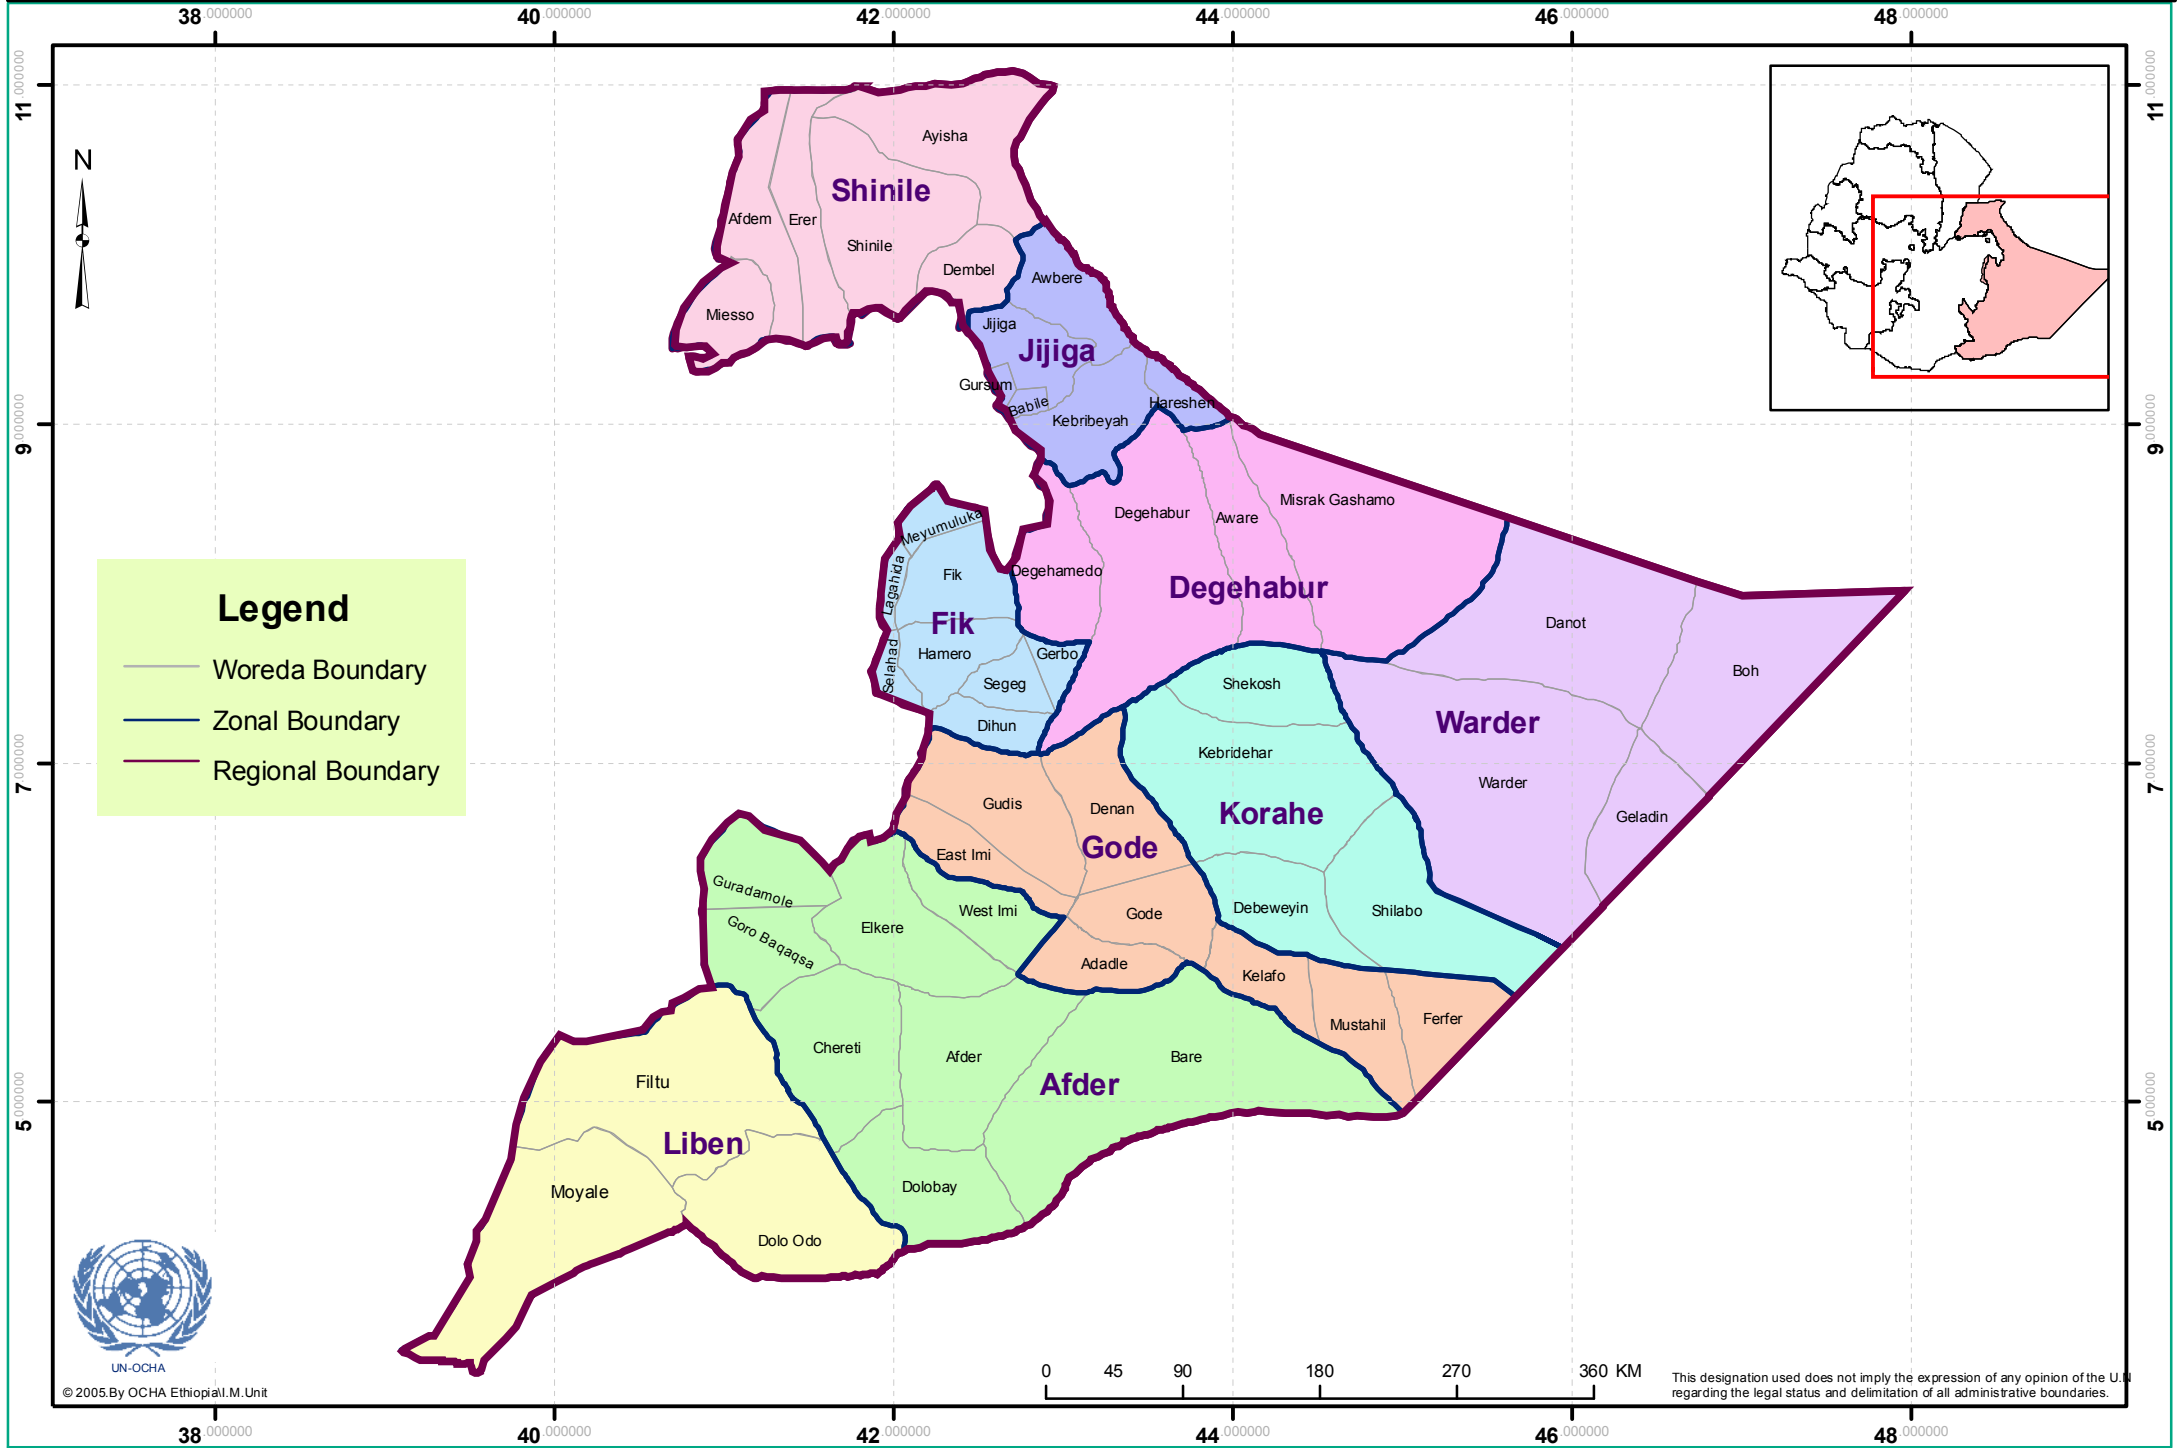

SOMALI REGION

Legend

- Woreda Boundary
- Zonal Boundary
- Regional Boundary

© 2005. By OCHA Ethiopia I.M. Unit

0 45 90 180 270 360 KM

This designation used does not imply the expression of any opinion of the U.N. regarding the legal status and delimitation of all administrative boundaries.