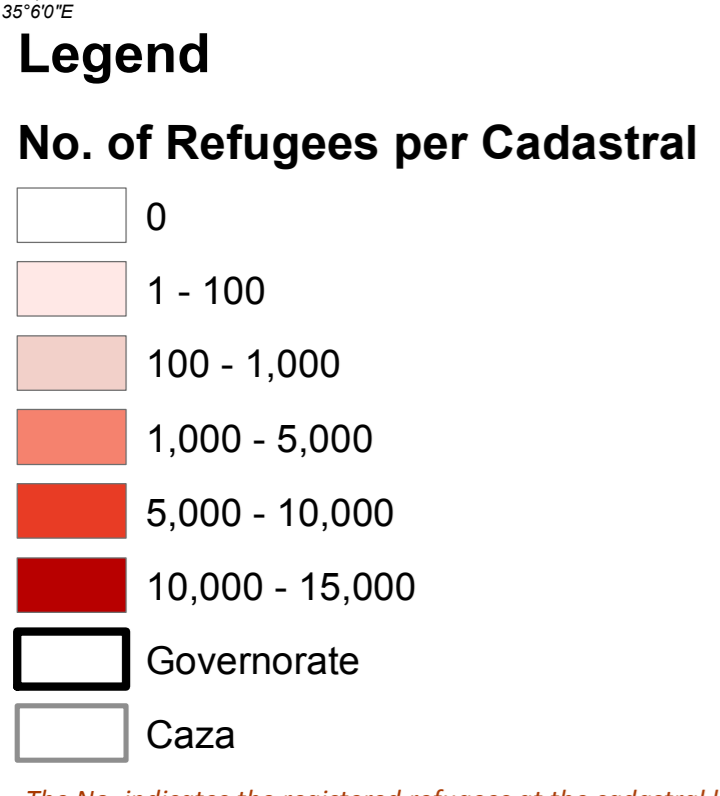

SYRIA REFUGEE RESPONSE

LEBANON South and El Nabatieh Governorates

Distribution of the Registered Syrian Refugees at Cadastral Level As of 31 July 2014

SOUTH AND EL NABATIEH

Total No. of Household Registered 29,826

Total No. of Individuals Registered 133,214

Notes

The boundaries, names and designations used on this map do not imply official endorse United Nations. All data used are the best available at the time of map production.