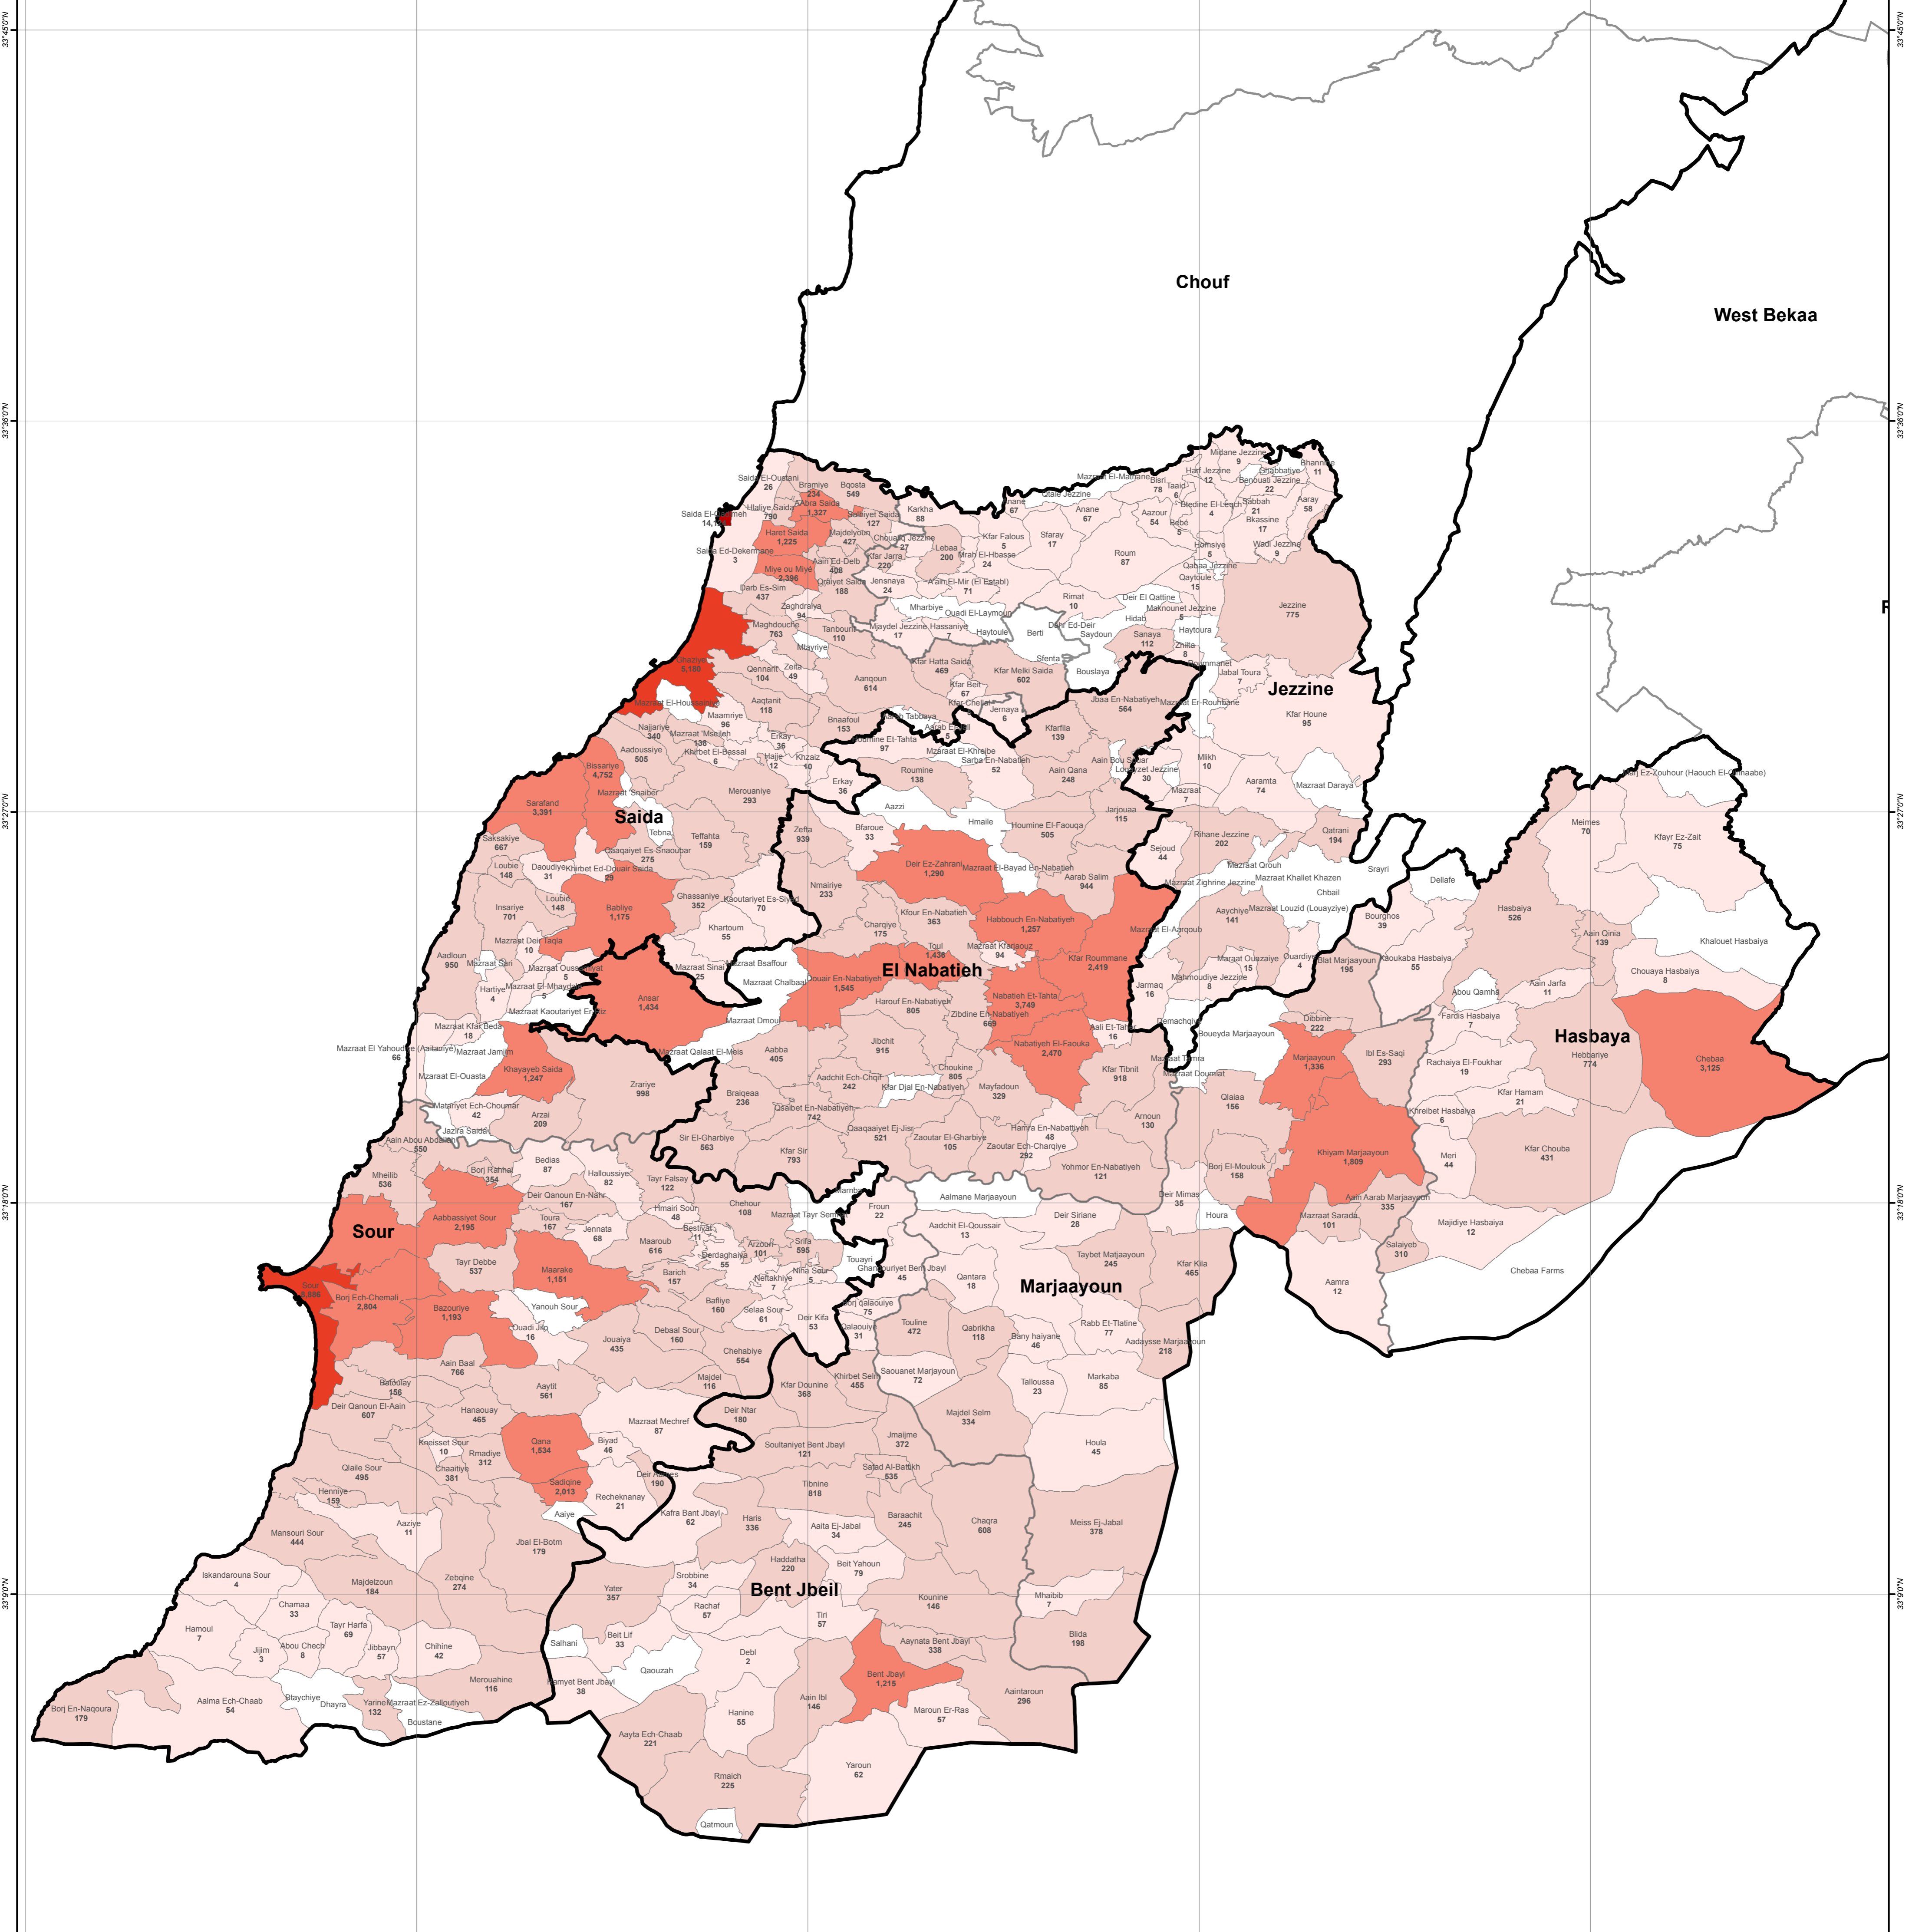

SYRIA REFUGEE RESPONSE

LEBANON South and El Nabatieh Governorates

Distribution of the Registered Syrian Refugees at Cadastral Level As of 31 July 2014

SOUTH AND EL NABATIEH

Total No. of Household Registered 29,826

Total No. of Individuals Registered 133,214

Notes

The boundaries, names and designations used on this map do not imply official endorse United Nations. All data used are the best available at the time of map production.

Data Sources:

- Lebanese Border, Caza and Cadastral Boundaries: NPMP/PLT 2005.
- Geographic Projection WGS 1984

Registered Refugees Figures by UNHCR as of 31 July 2014.
For more information contact Rana G. Ksaifi at ksaifi@unhcr.org

GIS and Mapping by UNHCR. For Information and updates contact [Jad Ghosn](mailto:ghosn@unhcr.org) or [Maroun Sader](mailto:Maroun Sader: sader@unhcr.org).

NPMP/PLT: National Physical Master Plan for the Lebanese Territory