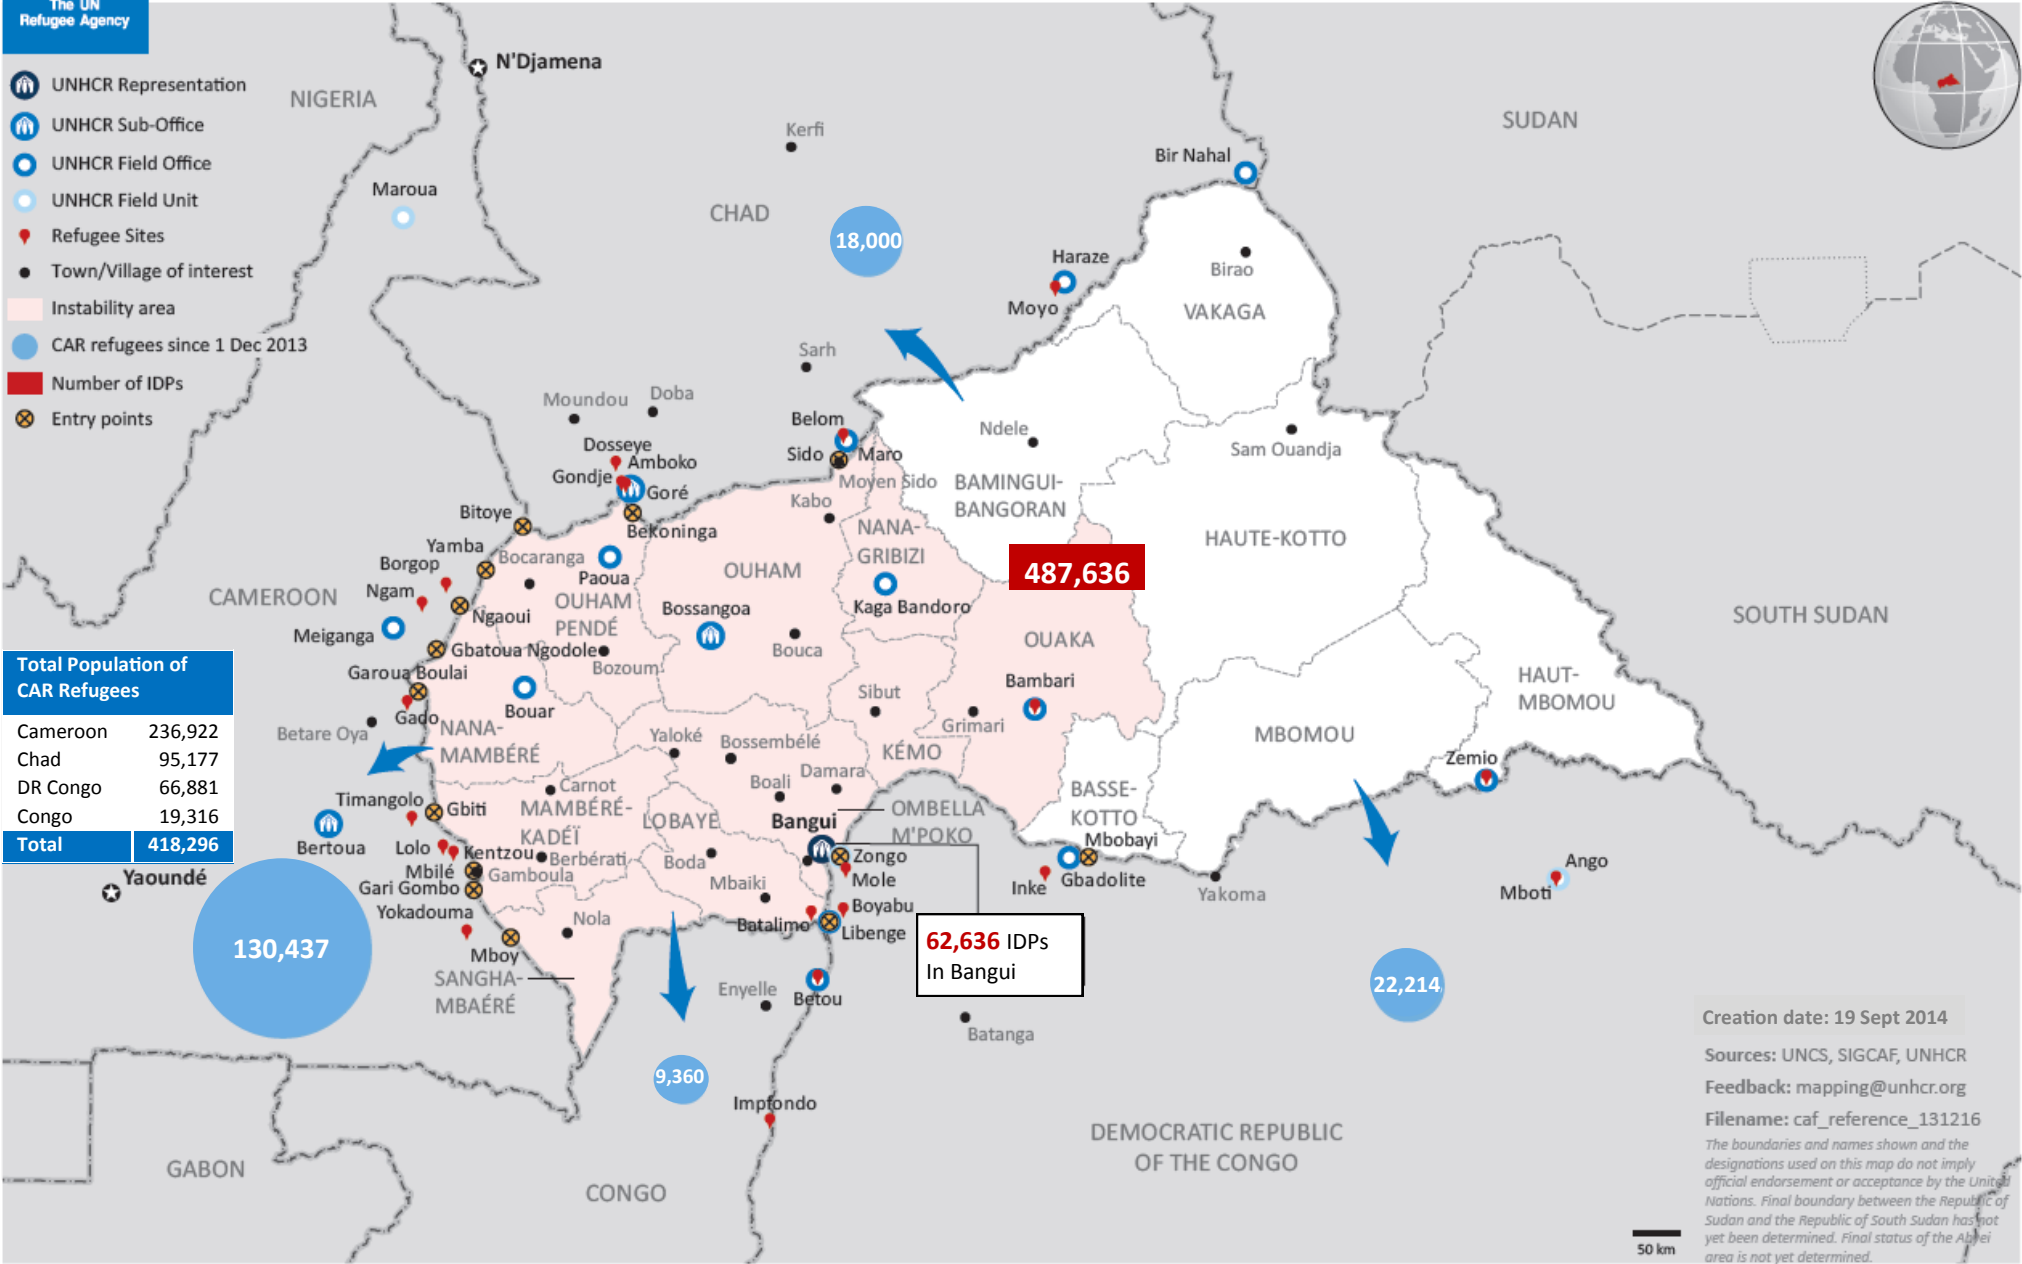

Central African Republic Emergency Situation

As of 19 September 2014

- UNHCR Representation
- UNHCR Sub-Office
- UNHCR Field Office
- UNHCR Field Unit
- Refugee Sites
- Town/Village of interest
- Instability area
- CAR refugees since 1 Dec 2013
- Number of IDPs
- Entry points

Total Population of CAR Refugees	
Cameroon	236,922
Chad	95,177
DR Congo	66,881
Congo	19,316
Total	418,296

Creation date: 19 Sept 2014
 Sources: UNCS, SIGCAF, UNHCR
 Feedback: mapping@unhcr.org
 Filename: caf_reference_131216
 The boundaries and names shown and the designations used on this map do not imply official endorsement or acceptance by the United Nations. Final boundary between the Republic of Sudan and the Republic of South Sudan has not yet been determined. Final status of the Abyei area is not yet determined.