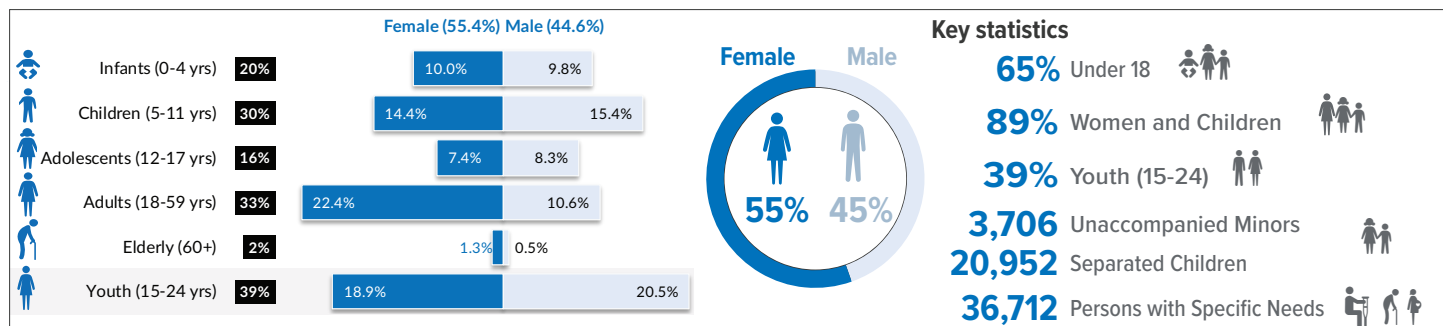

SOUTH SUDAN SITUATION

Refugee population in Gambella region | as of 30 September 2017

397,455
REFUGEES

82,507
HOUSEHOLDS

Average Family size

- ▲ Refugee Camp
- 🏠 Refugee Transit Center
- 📍 Refugee Location
- ⊗ Entry point
- 🏢 UNHCR Sub-Office
- 🏠 UNHCR Field Office
- 🏠 UNHCR Field Unit

The boundaries and names shown and the designations used on this map do not imply official endorsement or acceptance by the United Nations.

Age/Gender breakdown

Arrivals