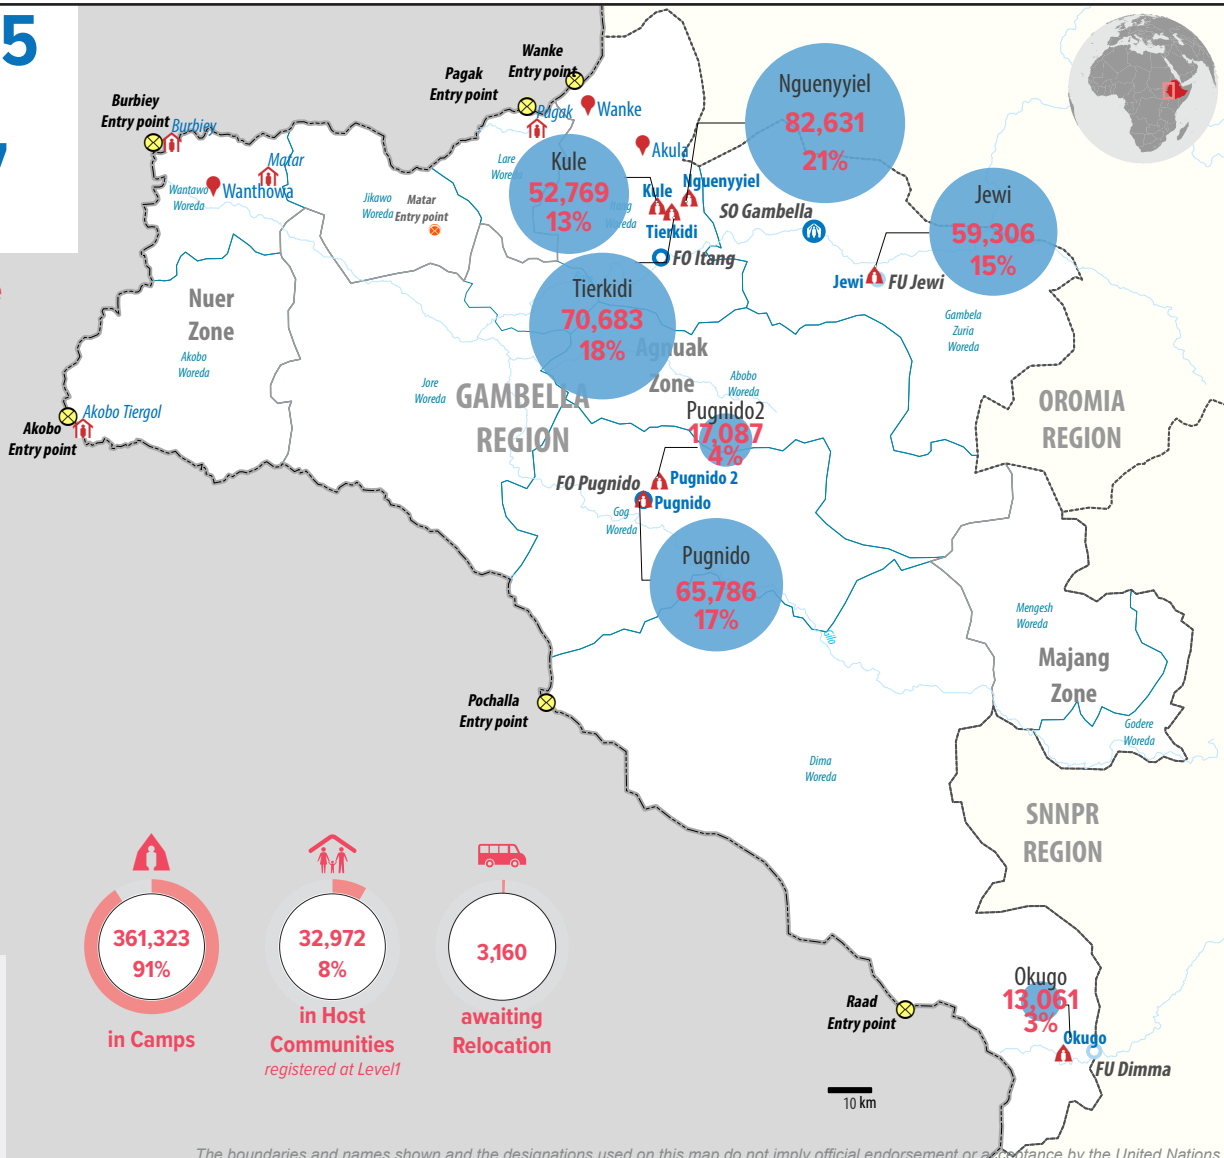

SOUTH SUDAN SITUATION

Refugee population in Gambella region | as of 30 September 2017

397,455
REFUGEES

82,507
HOUSEHOLDS

Average Family size

- ▲ Refugee Camp
- 🏠 Refugee Transit Center
- 📍 Refugee Location
- ⊗ Entry point
- 🏢 UNHCR Sub-Office
- 🏠 UNHCR Field Office
- 🏠 UNHCR Field Unit

The boundaries and names shown and the designations used on this map do not imply official endorsement or acceptance by the United Nations.

Age/Gender breakdown

Arrivals