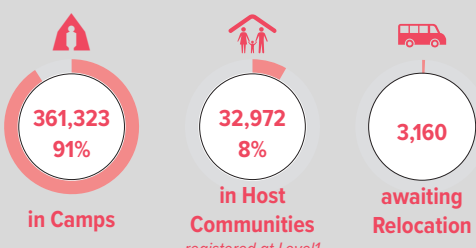

SOUTH SUDAN SITUATION

Refugee population in Gambella region | as of 30 September 2017

397,455
REFUGEES

82,507
HOUSEHOLDS

Average Family size

- ▲ Refugee Camp
- 🏠 Refugee Transit Center
- 📍 Refugee Location
- ⊗ Entry point
- 🏢 UNHCR Sub-Office
- 🏠 UNHCR Field Office
- 🏠 UNHCR Field Unit

The boundaries and names shown and the designations used on this map do not imply official endorsement or acceptance by the United Nations.

Age/Gender breakdown

Arrivals