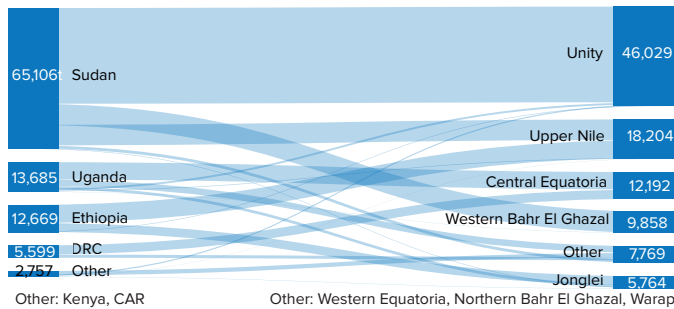

235,802

Reported number of spontaneous refugee returnees*
*This number represents the total returns corroborated from November 2017 to date

2,215,058

South Sudanese refugees in the region

2019 spontaneous refugee return trend (1 Jan - 31 Dec): 99,816 ***

***Historical data might change retroactively due to late reporting and time required to triangulate information

Flow of spontaneous refugee returnees in 2019

Returns by state of arrival (cumulative)

Spontaneous refugee returns by county (cumulative)