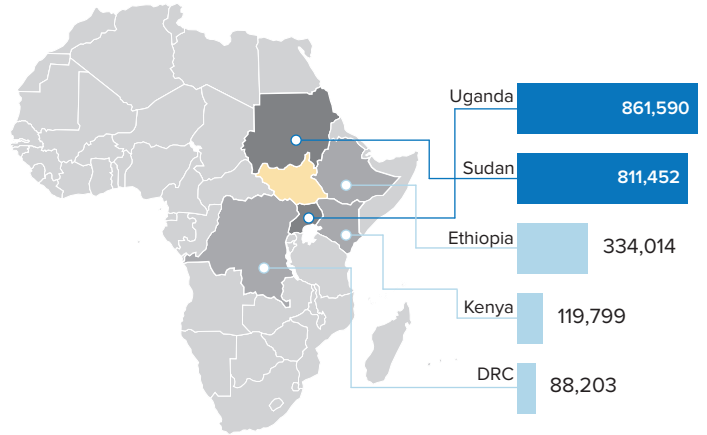

235,802

Reported number of spontaneous refugee returnees*
*This number represents the total returns corroborated from November 2017 to date

2,215,058

South Sudanese refugees in the region

2019 spontaneous refugee return trend (1 Jan - 31 Dec): 99,816 ***

***Historical data might change retroactively due to late reporting and time required to triangulate information

Flow of spontaneous refugee returnees in 2019

Returns by state of arrival (cumulative)

Spontaneous refugee returns by county (cumulative)