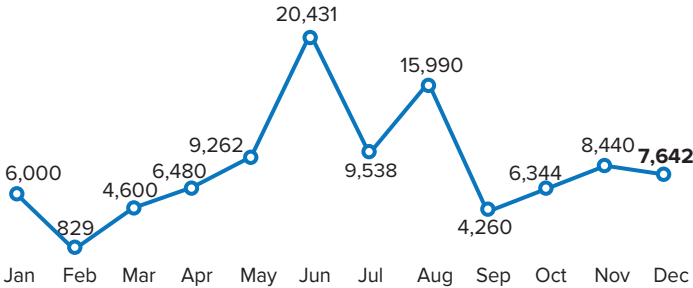

235,802

Reported number of spontaneous refugee returnees*
*This number represents the total returns corroborated from November 2017 to date

2,215,058

South Sudanese refugees in the region

2019 spontaneous refugee return trend (1 Jan - 31 Dec): 99,816 ***

***Historical data might change retroactively due to late reporting and time required to triangulate information

Flow of spontaneous refugee returnees in 2019

Returns by state of arrival (cumulative)

Spontaneous refugee returns by county (cumulative)