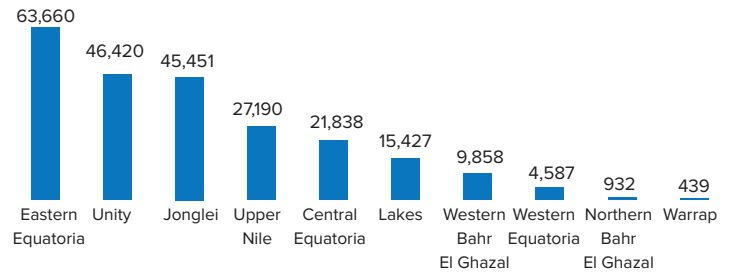

235,802

Reported number of spontaneous refugee returnees*
*This number represents the total returns corroborated from November 2017 to date

2,215,058

South Sudanese refugees in the region

2019 spontaneous refugee return trend (1 Jan - 31 Dec): 99,816 ***

***Historical data might change retroactively due to late reporting and time required to triangulate information

Flow of spontaneous refugee returnees in 2019

Returns by state of arrival (cumulative)

Spontaneous refugee returns by county (cumulative)