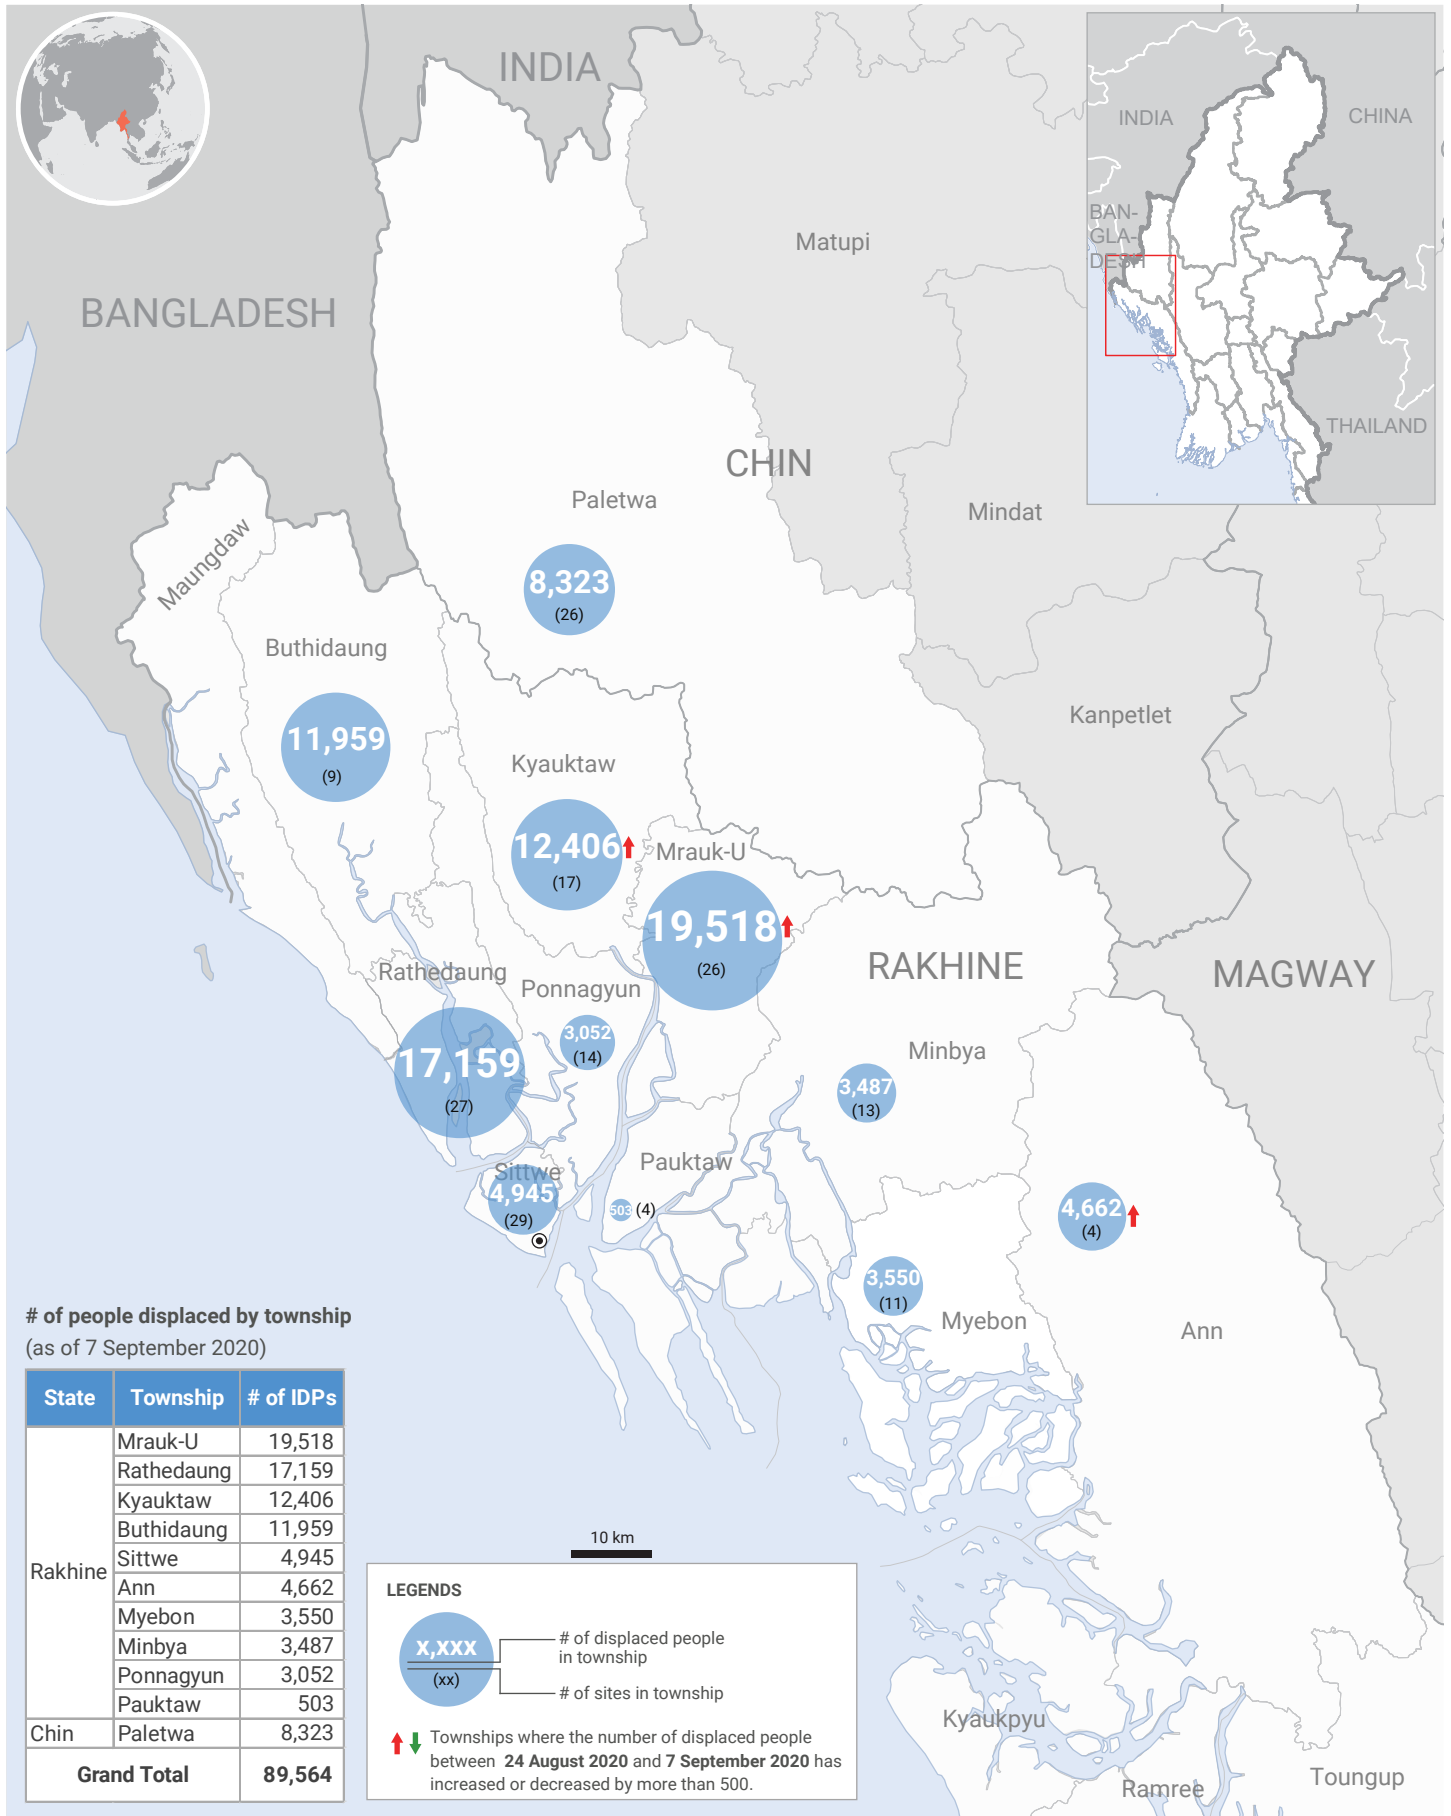

OCHA

MYANMAR

Myanmar Armed Forces & Arakan Army conflict-generated displacement in Rakhine and Chin States (As of 7 September 2020)

The boundaries and names shown and the designations used on this map do not imply official endorsement or acceptance by the United Nations.
 Creation date: 7 September 2020 Sources: Rakhine State Government & Humanitarian partners.