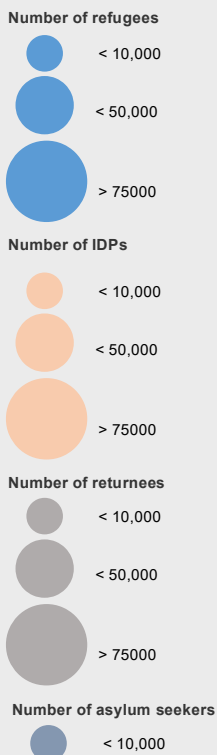

1,961,036 PERSONNES RELEVANT DE LA COMPÉTENCE DU HCR (POCs)
314,780 CAR REFUGEES IN CAMEROON
116,960 NIG REFUGEES IN CAMEROON
27,556 URBAN REFUGEES (CENTRAL AFRICAN REPUBLIC AND NIGERIAN REFUGEE LIVING IN URBAN AREA ARE INCLUDED)
9,406 ASYLUM SEEKERS
1,032,942 INTERNALLY DISPLACED PERSONS (IDPs) *
484,036 RETURNEES *

The boundaries, names, and designations used on this map are not warranted to be error free nor do they imply endorsement or acceptance by the United Nations.

Sources: Esri, USGS, NOAA

* Returnees & IDPs Source: IOM, OCHA
 Refugees & Asylum Seekers Source: UNHCR - November 2020