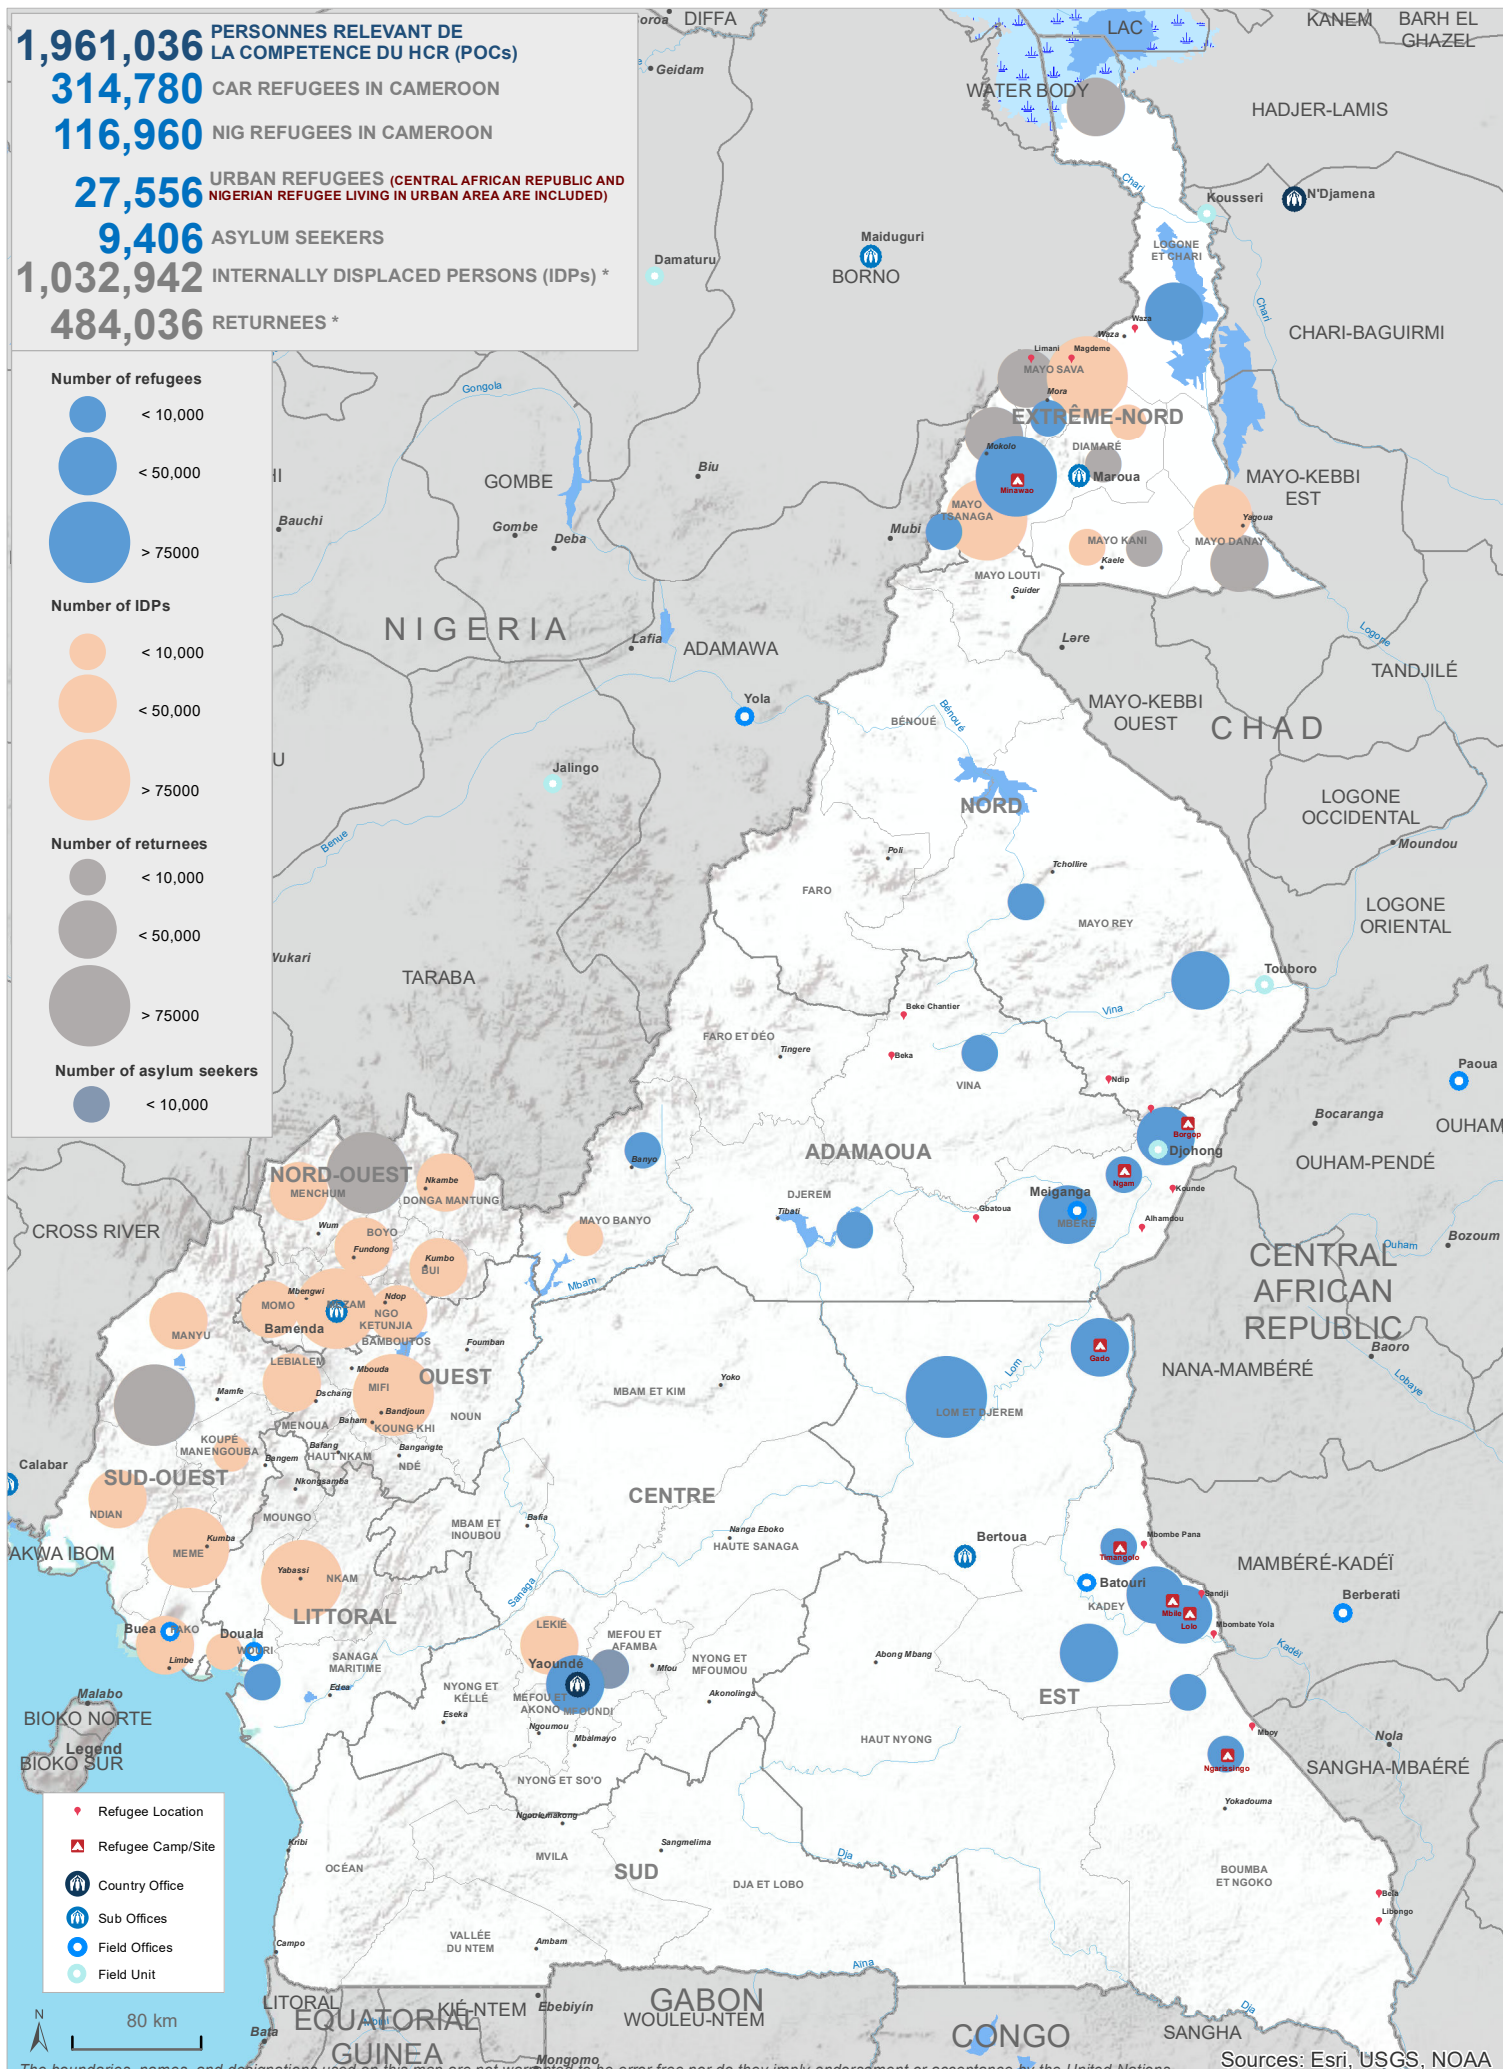

1,961,036 PERSONNES RELEVANT DE LA COMPÉTENCE DU HCR (POCs)
314,780 CAR REFUGEES IN CAMEROON
116,960 NIG REFUGEES IN CAMEROON
27,556 URBAN REFUGEES (CENTRAL AFRICAN REPUBLIC AND NIGERIAN REFUGEE LIVING IN URBAN AREA ARE INCLUDED)
9,406 ASYLUM SEEKERS
1,032,942 INTERNALLY DISPLACED PERSONS (IDPs) *
484,036 RETURNEES *

The boundaries, names, and designations used on this map are not warranted to be error free nor do they imply endorsement or acceptance by the United Nations.

Sources: Esri, USGS, NOAA

* Returnees & IDPs Source: IOM, OCHA
 Refugees & Asylum Seekers Source: UNHCR - November 2020