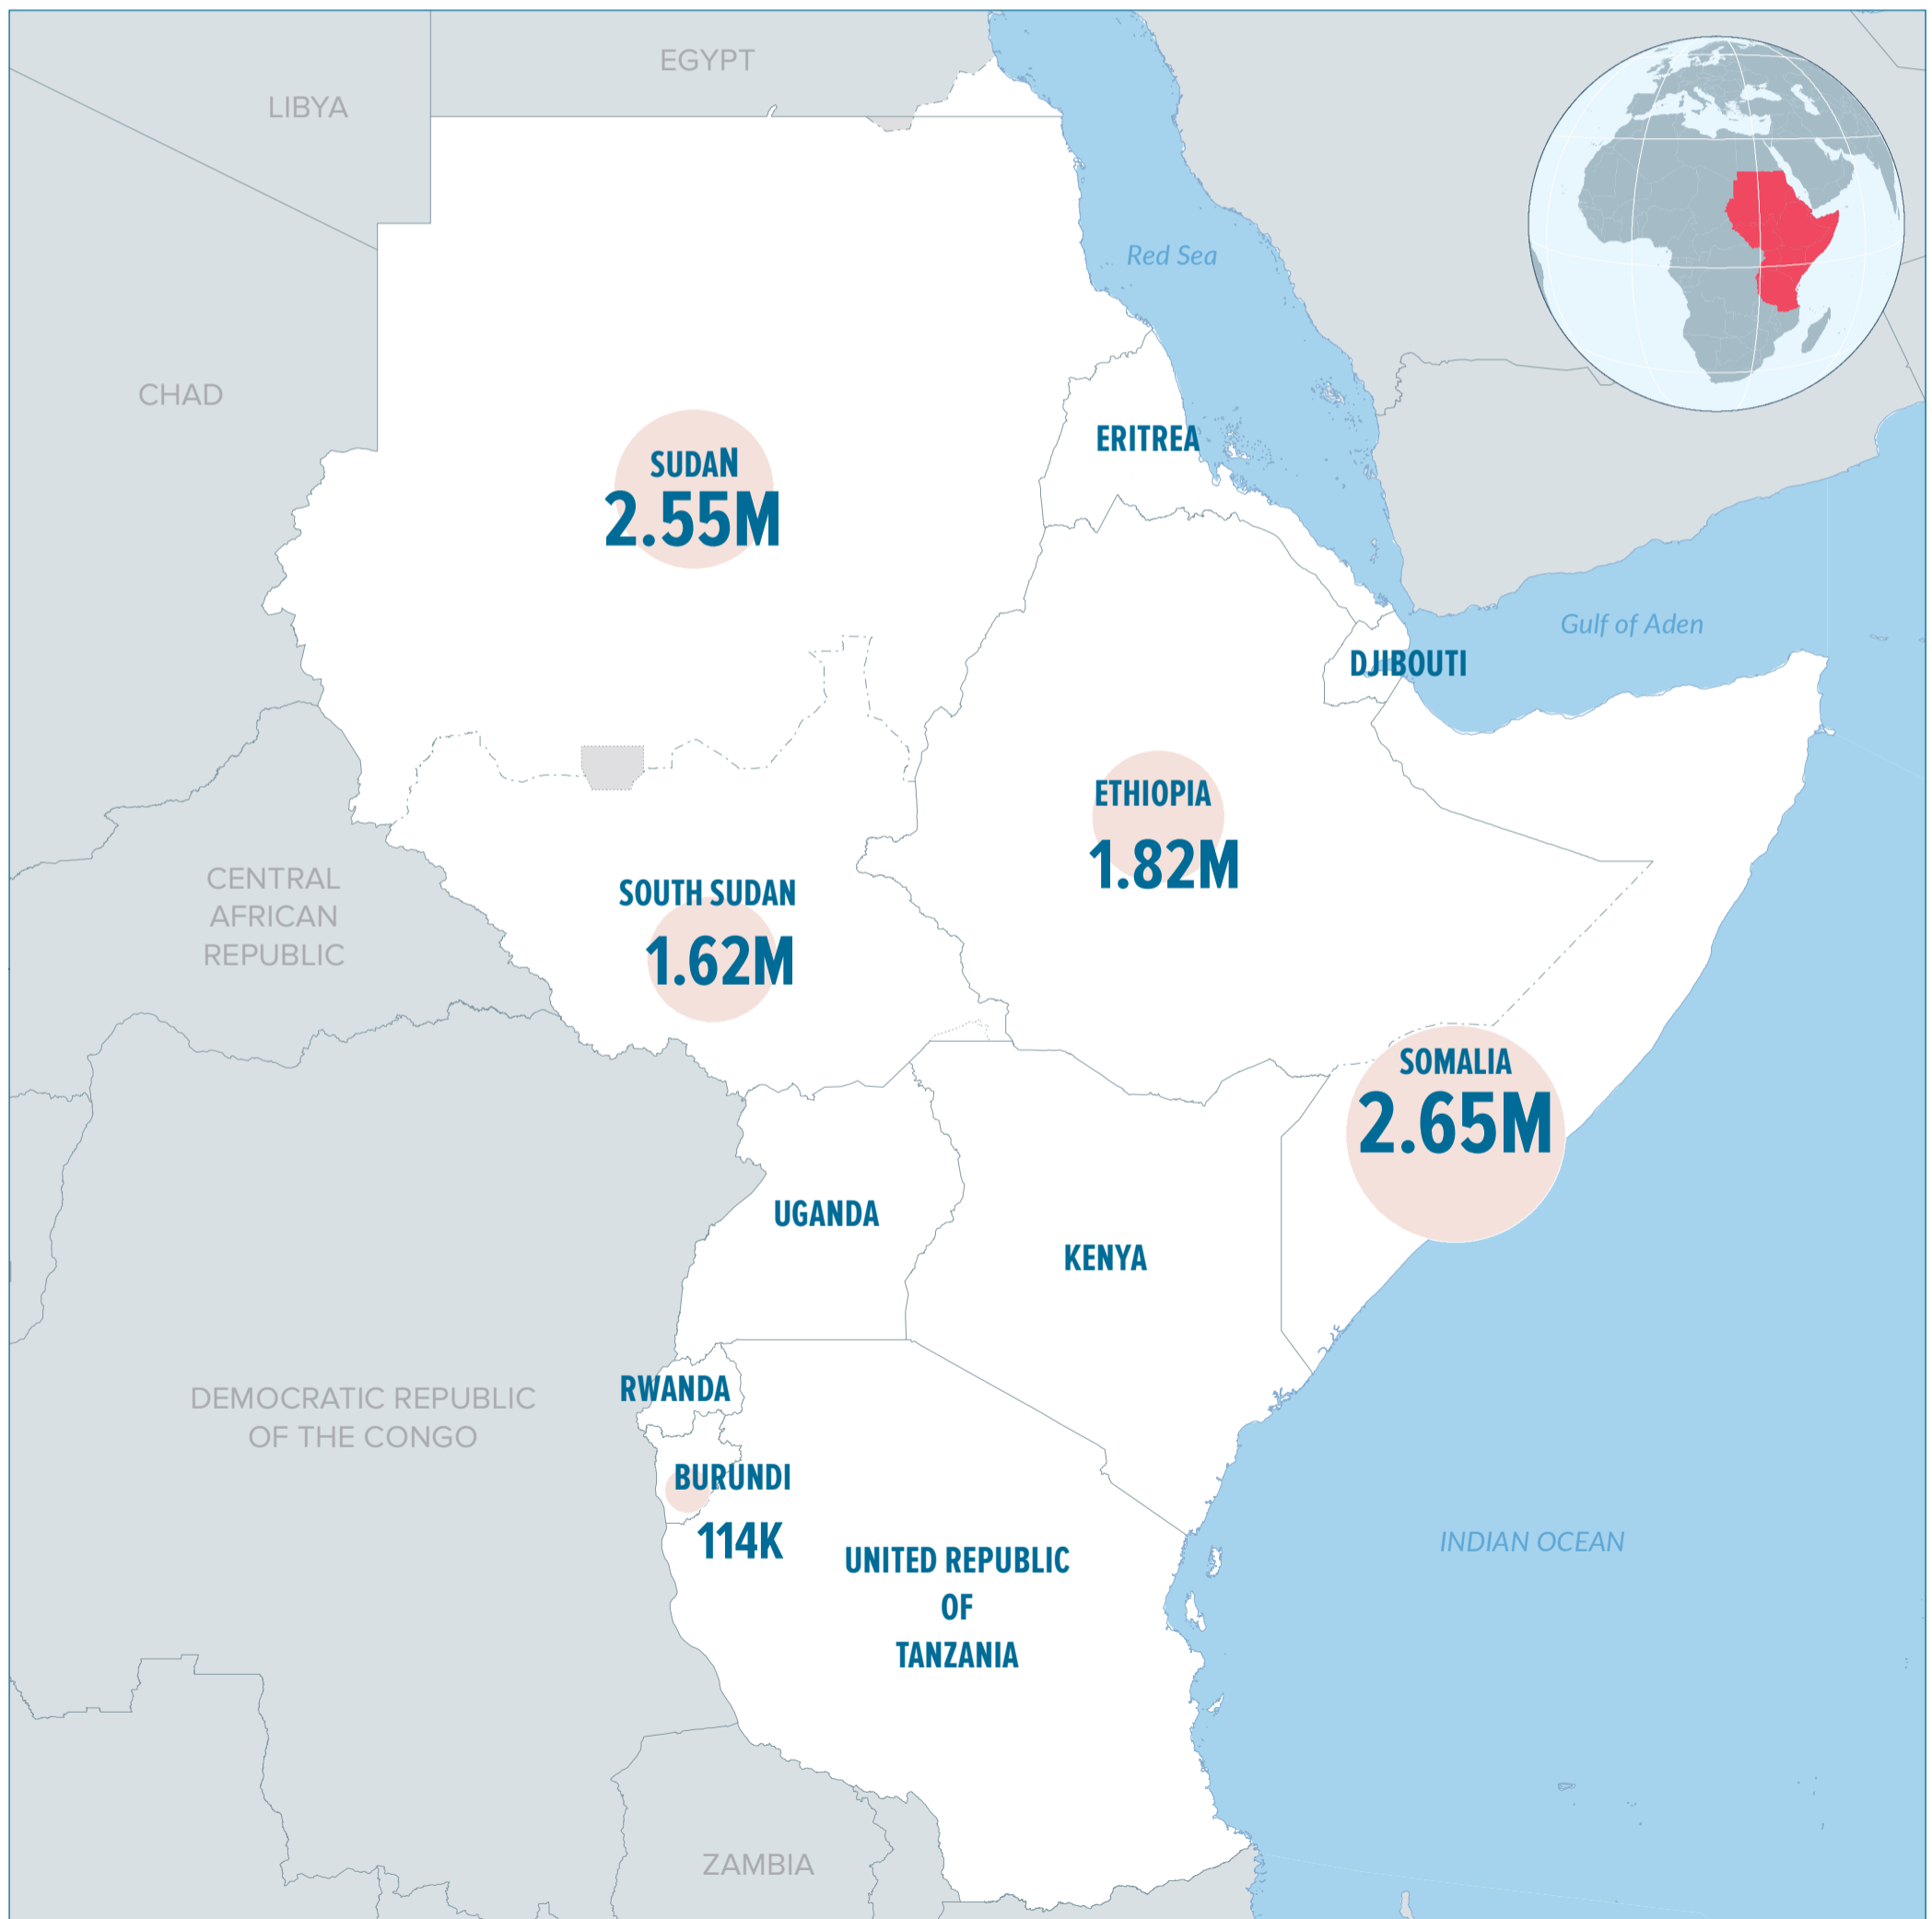

8.74M

INTERNALLY DISPLACED PERSONS (IDPS)

The boundaries and names shown and the designations used on this map do not imply official endorsement or acceptance by the United Nations. Final boundaries between the Republic of Sudan and the Republic of South Sudan and Somalia and Ethiopia has not yet been determined. Final status of the Abyei area is not yet determined. The statistics shown should be considered provisional and subject to change. Refugee statistics based on UNHCR Monthly statistical reports as of 28 February 2021, or latest available. IDP Statistics from OCHA, IOM reports