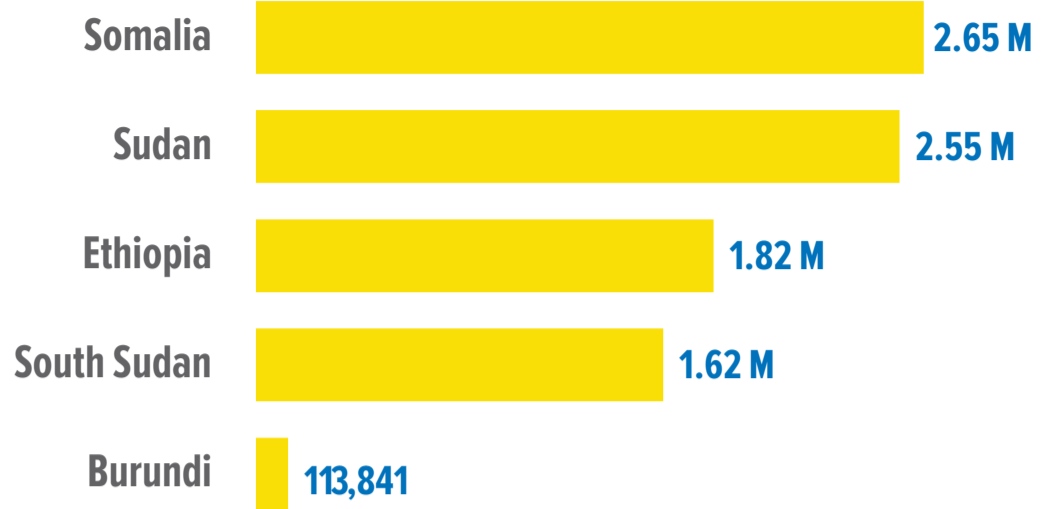

8.74M

INTERNALLY DISPLACED PERSONS (IDPS)

The boundaries and names shown and the designations used on this map do not imply official endorsement or acceptance by the United Nations. Final boundaries between the Republic of Sudan and the Republic of South Sudan and Somalia and Ethiopia has not yet been determined. Final status of the Abyei area is not yet determined. The statistics shown should be considered provisional and subject to change. Refugee statistics based on UNHCR Monthly statistical reports as of 28 February 2021, or latest available. IDP Statistics from OCHA, IOM reports