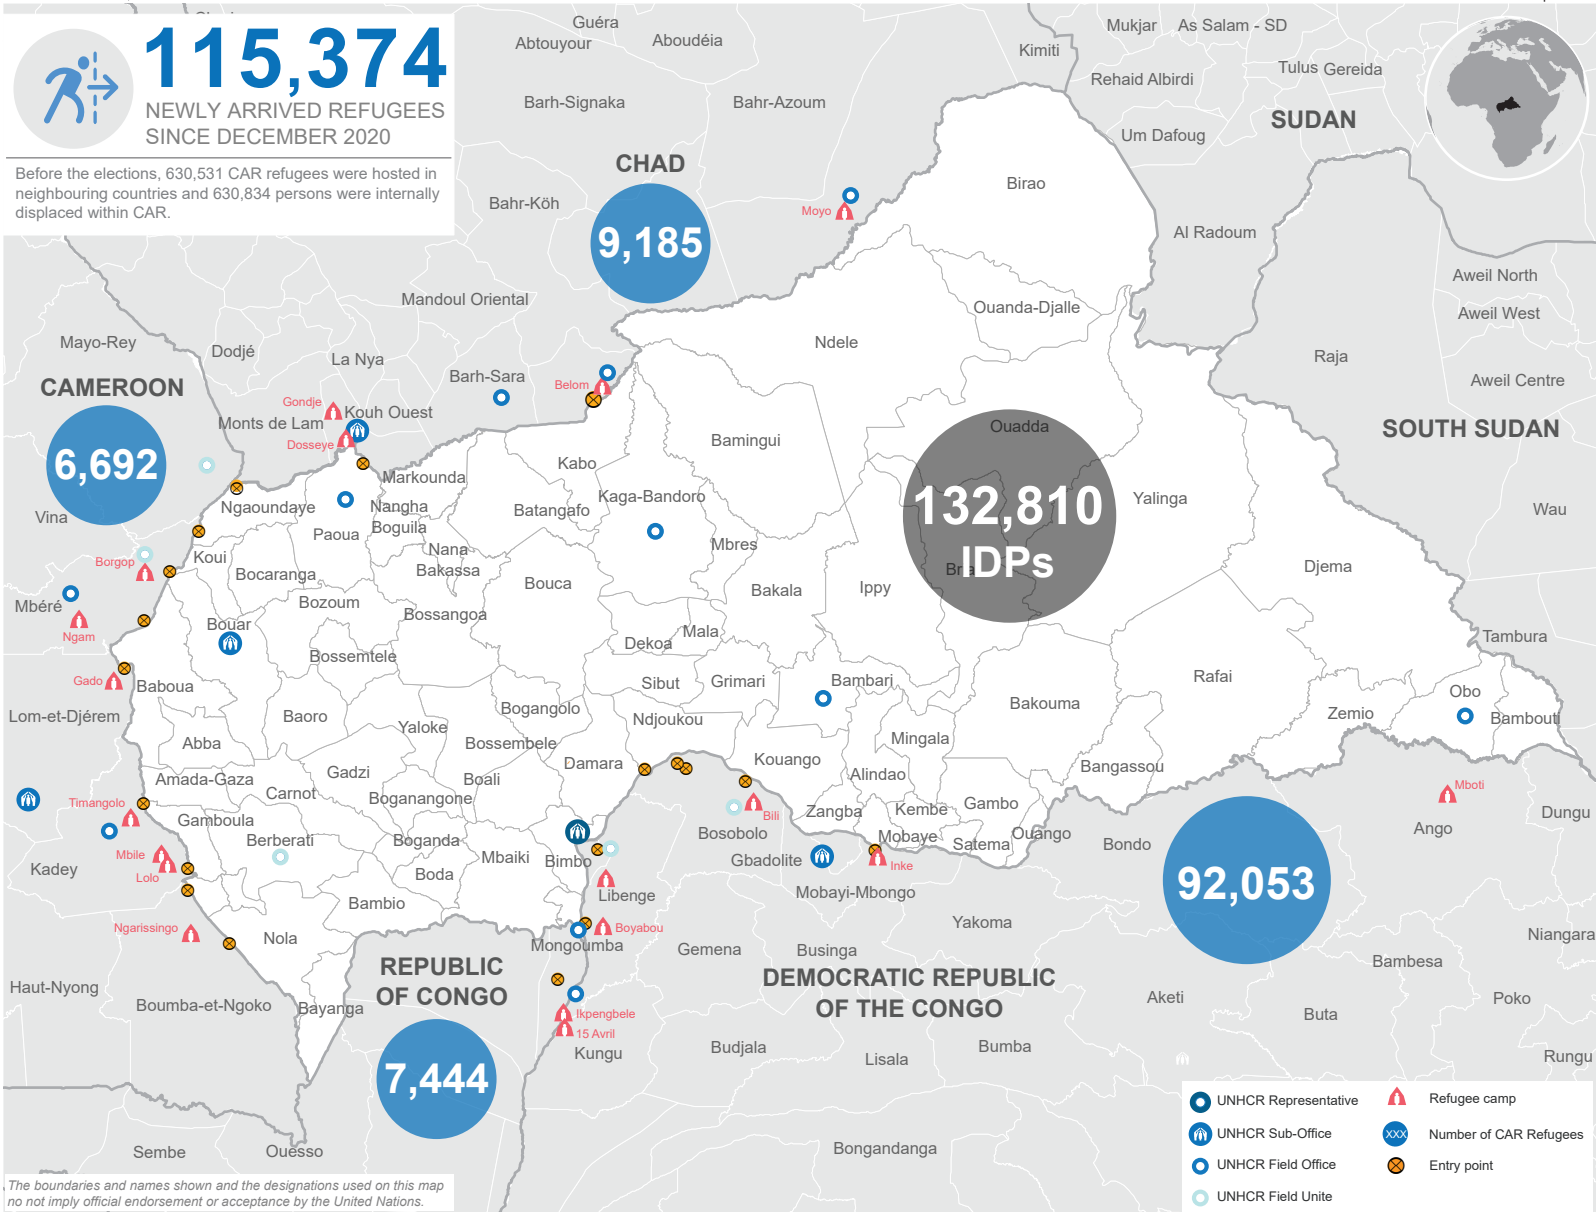

115,374
NEWLY ARRIVED REFUGEES
SINCE DECEMBER 2020

Before the elections, 630,531 CAR refugees were hosted in neighbouring countries and 630,834 persons were internally displaced within CAR.

UNHCR Representative	Refugee camp
UNHCR Sub-Office	Number of CAR Refugees
UNHCR Field Office	Entry point
UNHCR Field Unite	

The boundaries and names shown and the designations used on this map no not imply official endorsement or acceptance by the United Nations.