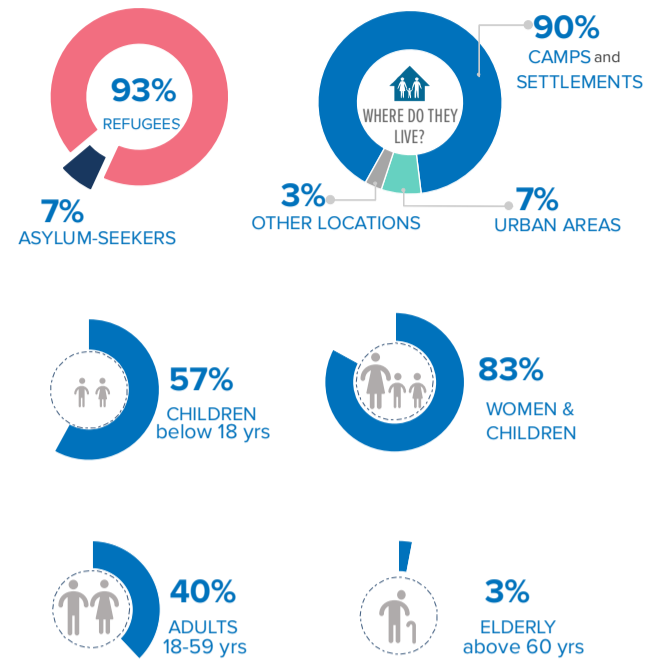

816,568
SUDANESE REFUGEES AND ASYLUM-SEEKERS

3.04M
INTERNALLY DISPLACED IN SUDAN

2,060
ASSISTED REFUGEE RETURNEES (2019)

1.13M
REFUGEES AND ASYLUM-SEEKERS IN SUDAN

TOTALS BY HOST COUNTRY

Chad	376,080
South Sudan	308,193
Egypt	52,003
Ethiopia	46,433
Libya	17,792
Kenya	9,979
Uganda	3,635
Niger	1,442
Yemen	624
Central African Rep.	387

KEY POPULATION STATISTICS

The boundaries and names shown and the designations used on this map do not imply official endorsement or acceptance by the United Nations. Final boundaries between the Republic of Sudan and the Republic of South Sudan and Somalia and Ethiopia have not yet been determined. Final status of the Abyei area is not yet determined.

Creation date: 26 Jan 2022 Sources: Geographic data: UNCS. Population statistics: UNHCR Monthly Statistical Reports 31 December 2021 or latest available. Statistics should be considered provisional and subject to change.