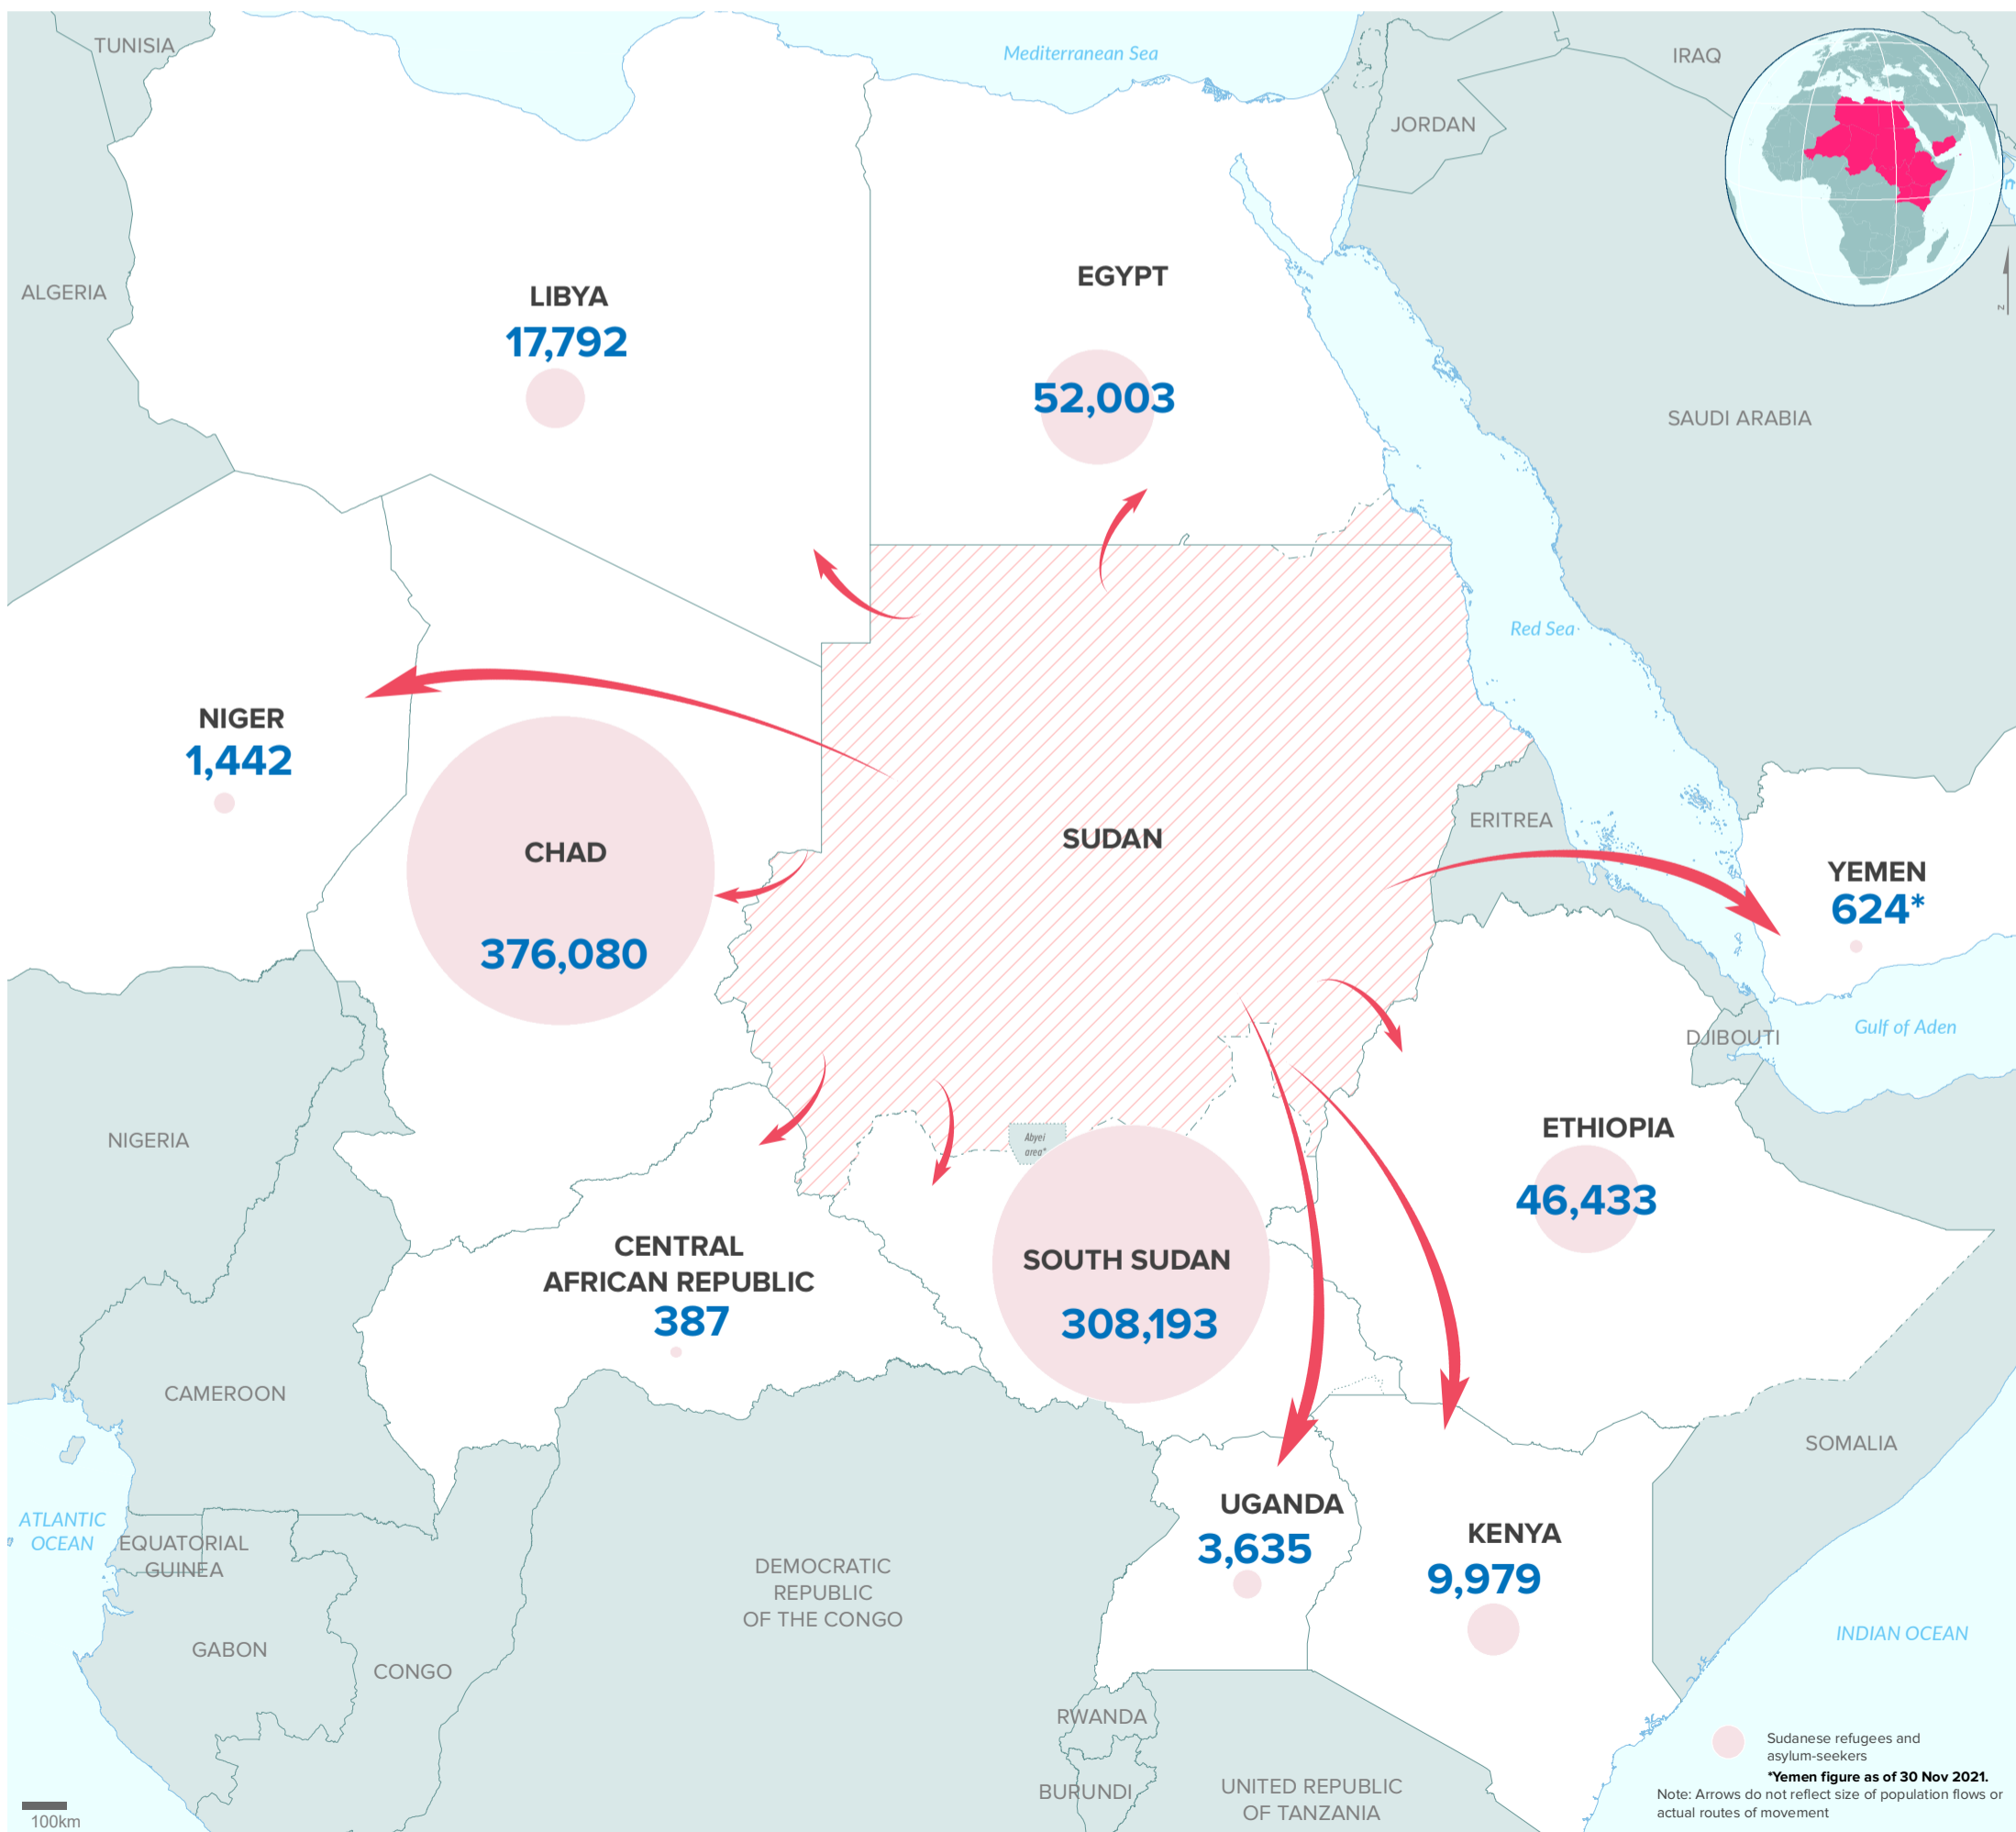

816,568
SUDANESE REFUGEES AND ASYLUM-SEEKERS

3.04M
INTERNALLY DISPLACED IN SUDAN

2,060
ASSISTED REFUGEE RETURNEES (2019)

1.13M
REFUGEES AND ASYLUM-SEEKERS IN SUDAN

TOTALS BY HOST COUNTRY

Chad	376,080
South Sudan	308,193
Egypt	52,003
Ethiopia	46,433
Libya	17,792
Kenya	9,979
Uganda	3,635
Niger	1,442
Yemen	624
Central African Rep.	387

KEY POPULATION STATISTICS

The boundaries and names shown and the designations used on this map do not imply official endorsement or acceptance by the United Nations. Final boundaries between the Republic of Sudan and the Republic of South Sudan and Somalia and Ethiopia have not yet been determined. Final status of the Abyei area is not yet determined.

Creation date: 26 Jan 2022 Sources: Geographic data: UNCS. Population statistics: UNHCR Monthly Statistical Reports 31 December 2021 or latest available. Statistics should be considered provisional and subject to change.

Author: UNHCR Regional Bureau for East and Horn of Africa and Great Lakes Feedback: DIMAEHAGL@unhcr.org