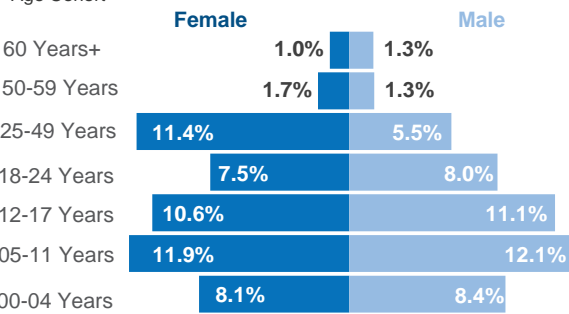

**Gender breakdown**

**Age Cohort**

**One year refugee's new arrival trends (From April 2021 to March 2022)**

**IDPs and IDP Returnee in Somali Region**

**Drought situation in Somali Region**

**IDP figures**  
871,176 Individuals  
142,671 Households

**IDP returnee figures**  
392,286 Individuals  
53,843 Households

Ethiopia is experiencing a prolonged drought after three consecutive failed rainy seasons since late 2020. The most severely impacted regions are the lowland areas of southern and eastern Oromia and Somali regions.