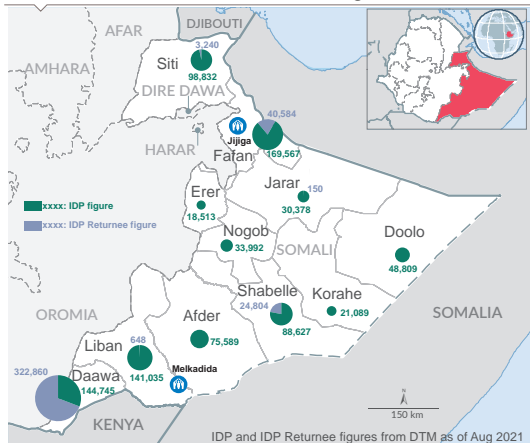

**Gender breakdown**

**Age Cohort**

**One year refugee's new arrival trends (From April 2021 to March 2022)**

**IDPs and IDP Returnee in Somali Region**

**Drought situation in Somali Region**

**IDP figures**  
871,176 Individuals  
142,671 Households

**IDP returnee figures**  
392,286 Individuals  
53,843 Households

Ethiopia is experiencing a prolonged drought after three consecutive failed rainy seasons since late 2020. The most severely impacted regions are the lowland areas of southern and eastern Oromia and Somali regions.

In addition, significant new internal displacement is ongoing notably in the Somali region of over 40,000 newly displaced households