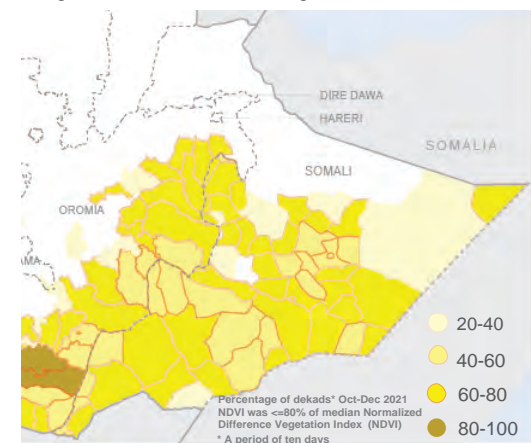

**Gender breakdown**

**Age Cohort**

**One year refugee's new arrival trends (From April 2021 to March 2022)**

**IDPs and IDP Returnee in Somali Region**

**Drought situation in Somali Region**

**IDP figures**  
871,176 Individuals  
142,671 Households

**IDP returnee figures**  
392,286 Individuals  
53,843 Households

Ethiopia is experiencing a prolonged drought after three consecutive failed rainy seasons since late 2020. The most severely impacted regions are the lowland areas of southern and eastern Oromia and Somali regions.

In addition, significant new internal displacement is ongoing notably in the Somali region of over 40,000 newly displaced households