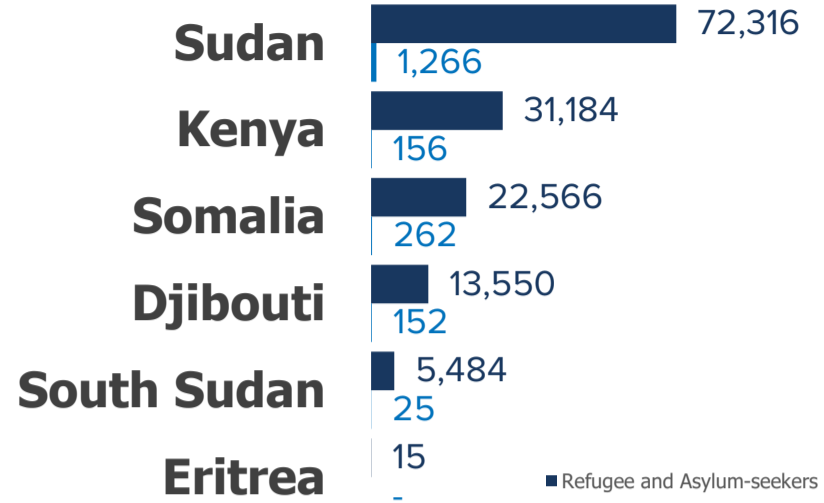

KEY POPULATION STATISTICS

5.51M

TOTAL REFUGEES, ASYLUM-SEEKERS AND IDPS

145,115

ETHIOPIA REFUGEES AND ASYLUM-SEEKERS IN NEIGHBOURING

70,439

OCT 20 TO APR 22 BREAKDOWN

1,861*

NEW ARRIVALS IN APR 2022

* Source: UNHCR operations/proGres v4. Figures susceptible to further updates upon verification and registration in following months.

4.51M

INTERNALLY DISPLACED PERSONS IN ETHIOPIA

854,471

REFUGEES AND ASYLUM-SEEKERS HOSTED IN ETHIOPIA

BY AGE AND GENDER*

Children (below 18 yrs) **33%**

Women and Children **60%**

Adults (18-59 yrs) **61%**

Elderly (above 60 yrs) **6%**

*percentages from UNHCR's 2020 Annual Statistics Report

BY COUNTRY OF ASYLUM