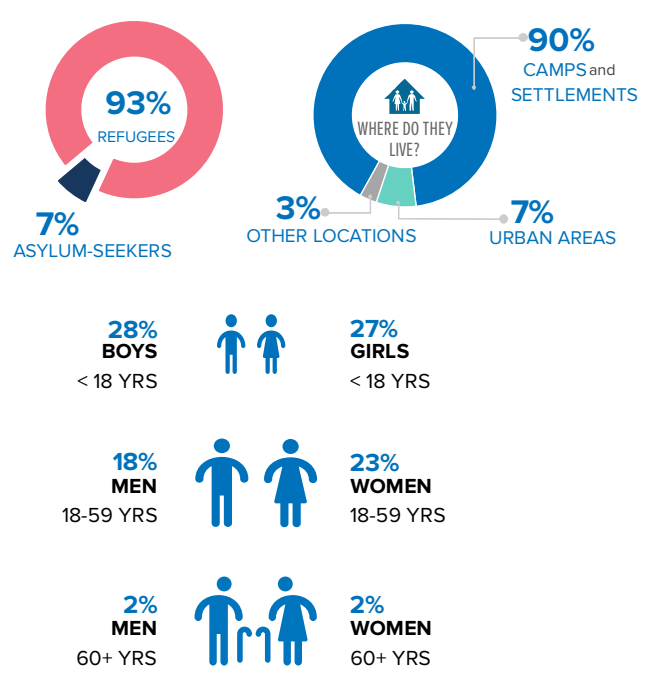

842,714
SUDANESE REFUGEES AND ASYLUM-SEEKERS

3.04M
INTERNALLY DISPLACED IN SUDAN

2,060
ASSISTED REFUGEE RETURNEES (2019)

1.15M
REFUGEES AND ASYLUM-SEEKERS IN SUDAN

TOTALS BY HOST COUNTRY

KEY POPULATION STATISTICS

The boundaries and names shown and the designations used on this map do not imply official endorsement or acceptance by the United Nations. Final boundaries between the Republic of Sudan and the Republic of South Sudan and Somalia and Ethiopia have not yet been determined. Final status of the Abyei area is not yet determined.
 Creation date: 25 Aug 2022 Sources: Geographic data: UNCS. Population statistics: UNHCR Monthly Statistical Reports 31 July 2022 or latest available. Statistics should be considered provisional and subject to change.
 Author: UNHCR Regional Bureau for East and Horn of Africa and Great Lakes Feedback: DIMAEHAGL@unhcr.org