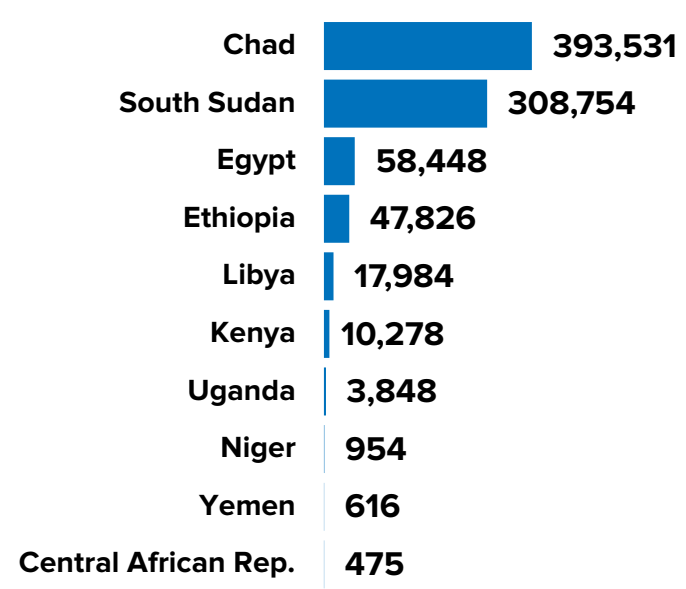

842,714
SUDANESE REFUGEES AND ASYLUM-SEEKERS

3.04M
INTERNALLY DISPLACED IN SUDAN

2,060
ASSISTED REFUGEE RETURNEES (2019)

1.15M
REFUGEES AND ASYLUM-SEEKERS IN SUDAN

TOTALS BY HOST COUNTRY

KEY POPULATION STATISTICS

The boundaries and names shown and the designations used on this map do not imply official endorsement or acceptance by the United Nations. Final boundaries between the Republic of Sudan and the Republic of South Sudan and Somalia and Ethiopia have not yet been determined. Final status of the Abyei area is not yet determined.
 Creation date: 25 Aug 2022 Sources: Geographic data: UNCS. Population statistics: UNHCR Monthly Statistical Reports 31 July 2022 or latest available. Statistics should be considered provisional and subject to change.
 Author: UNHCR Regional Bureau for East and Horn of Africa and Great Lakes Feedback: DIMAEHAGL@unhcr.org