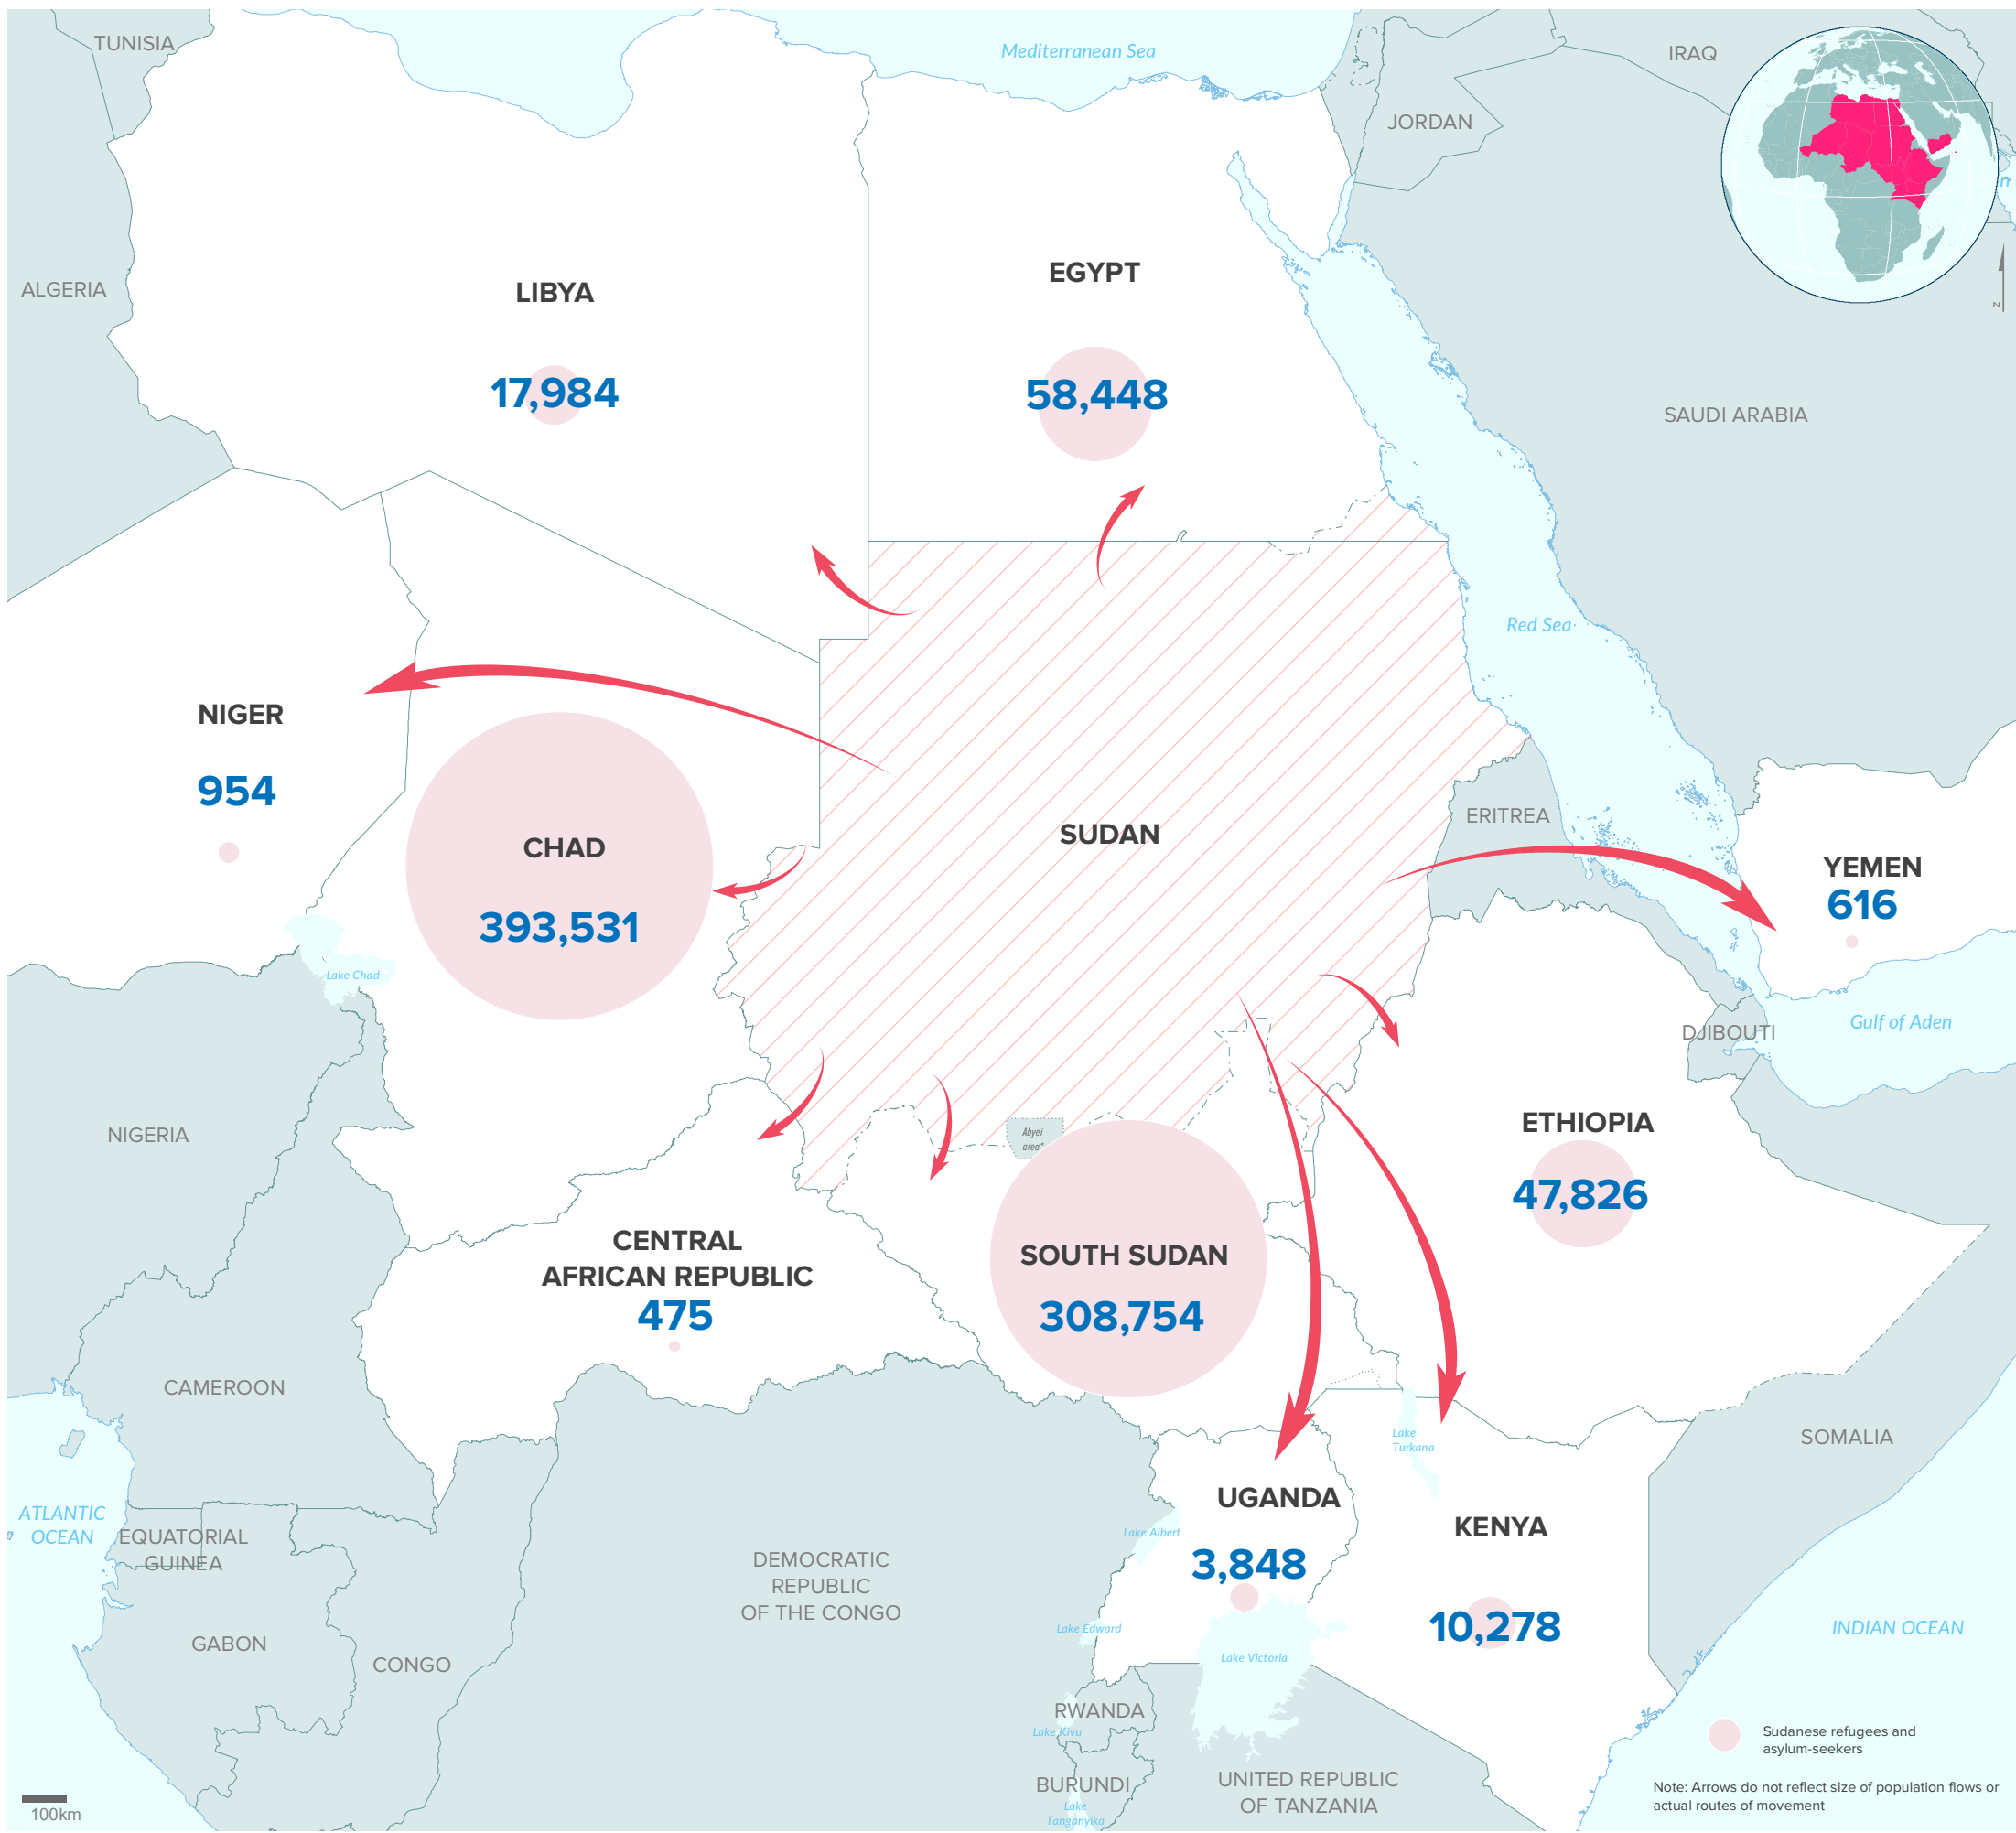

842,714
SUDANESE REFUGEES AND ASYLUM-SEEKERS

3.04M
INTERNALLY DISPLACED IN SUDAN

2,060
ASSISTED REFUGEE RETURNEES (2019)

1.15M
REFUGEES AND ASYLUM-SEEKERS IN SUDAN

TOTALS BY HOST COUNTRY

KEY POPULATION STATISTICS

The boundaries and names shown and the designations used on this map do not imply official endorsement or acceptance by the United Nations. Final boundaries between the Republic of Sudan and the Republic of South Sudan and Somalia and Ethiopia have not yet been determined. Final status of the Abyei area is not yet determined.
 Creation date: 25 Aug 2022 Sources: Geographic data: UNCS. Population statistics: UNHCR Monthly Statistical Reports 31 July 2022 or latest available. Statistics should be considered provisional and subject to change.
 Author: UNHCR Regional Bureau for East and Horn of Africa and Great Lakes Feedback: DIMAEHAGL@unhcr.org