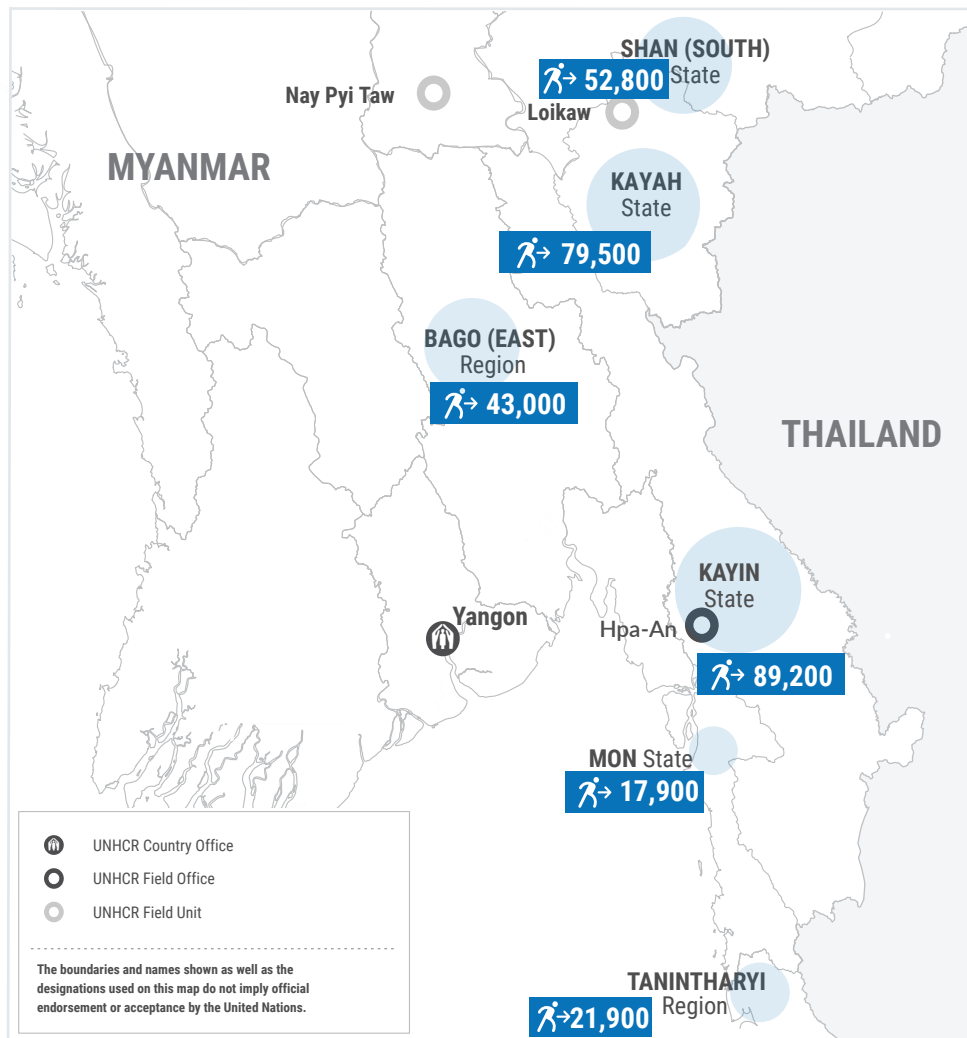

WEEKLY HIGHLIGHTS

In the South-East, the number of IDPs increased from 302,900 last week to 304,300 this week.

Most of the IDPs verified were in Tanintharyi Region's Tanintharyi and Myeik Townships. Due to reported clashes over the week, many villagers had to leave their villages to seek safety in the nearby jungle.

In Shan State (South), 520 newly arrived IDPs were verified in Hsihseng Township after fleeing clashes and shelling in Loikaw and Pekon Townships.

In Kayah State, residual secondary displacements occurred in Demoso Township. Some 180 IDPs also returned to their village of origin within the same township.

WEEKLY DISPLACEMENT FIGURES⁽¹⁾

 **304,300**⁽¹⁾
Source: UN in Myanmar

People who are estimated to be displaced by conflict in SE Myanmar (as of 07 Nov 2022).

⁽¹⁾ Numbers are rounded to the nearest hundred by state.

WEEKLY DISPLACEMENT FIGURES⁽²⁾