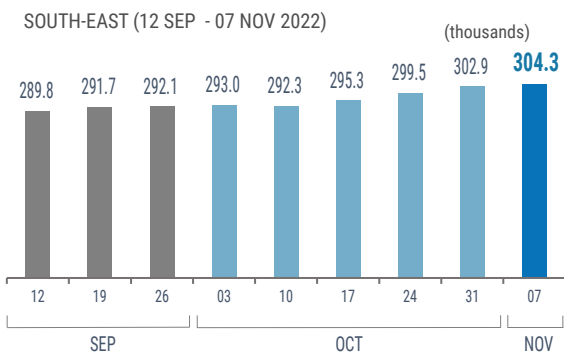

WEEKLY HIGHLIGHTS

In the South-East, the number of IDPs increased from 302,900 last week to 304,300 this week.

Most of the IDPs verified were in Tanintharyi Region's Tanintharyi and Myeik Townships. Due to reported clashes over the week, many villagers had to leave their villages to seek safety in the nearby jungle.

In Shan State (South), 520 newly arrived IDPs were verified in Hsihseng Township after fleeing clashes and shelling in Loikaw and Pekon Townships.

In Kayah State, residual secondary displacements occurred in Demoso Township. Some 180 IDPs also returned to their village of origin within the same township.

WEEKLY DISPLACEMENT FIGURES⁽¹⁾

 **304,300**⁽¹⁾
Source: UN in Myanmar

People who are estimated to be displaced by conflict in SE Myanmar (as of 07 Nov 2022).

⁽¹⁾ Numbers are rounded to the nearest hundred by state.