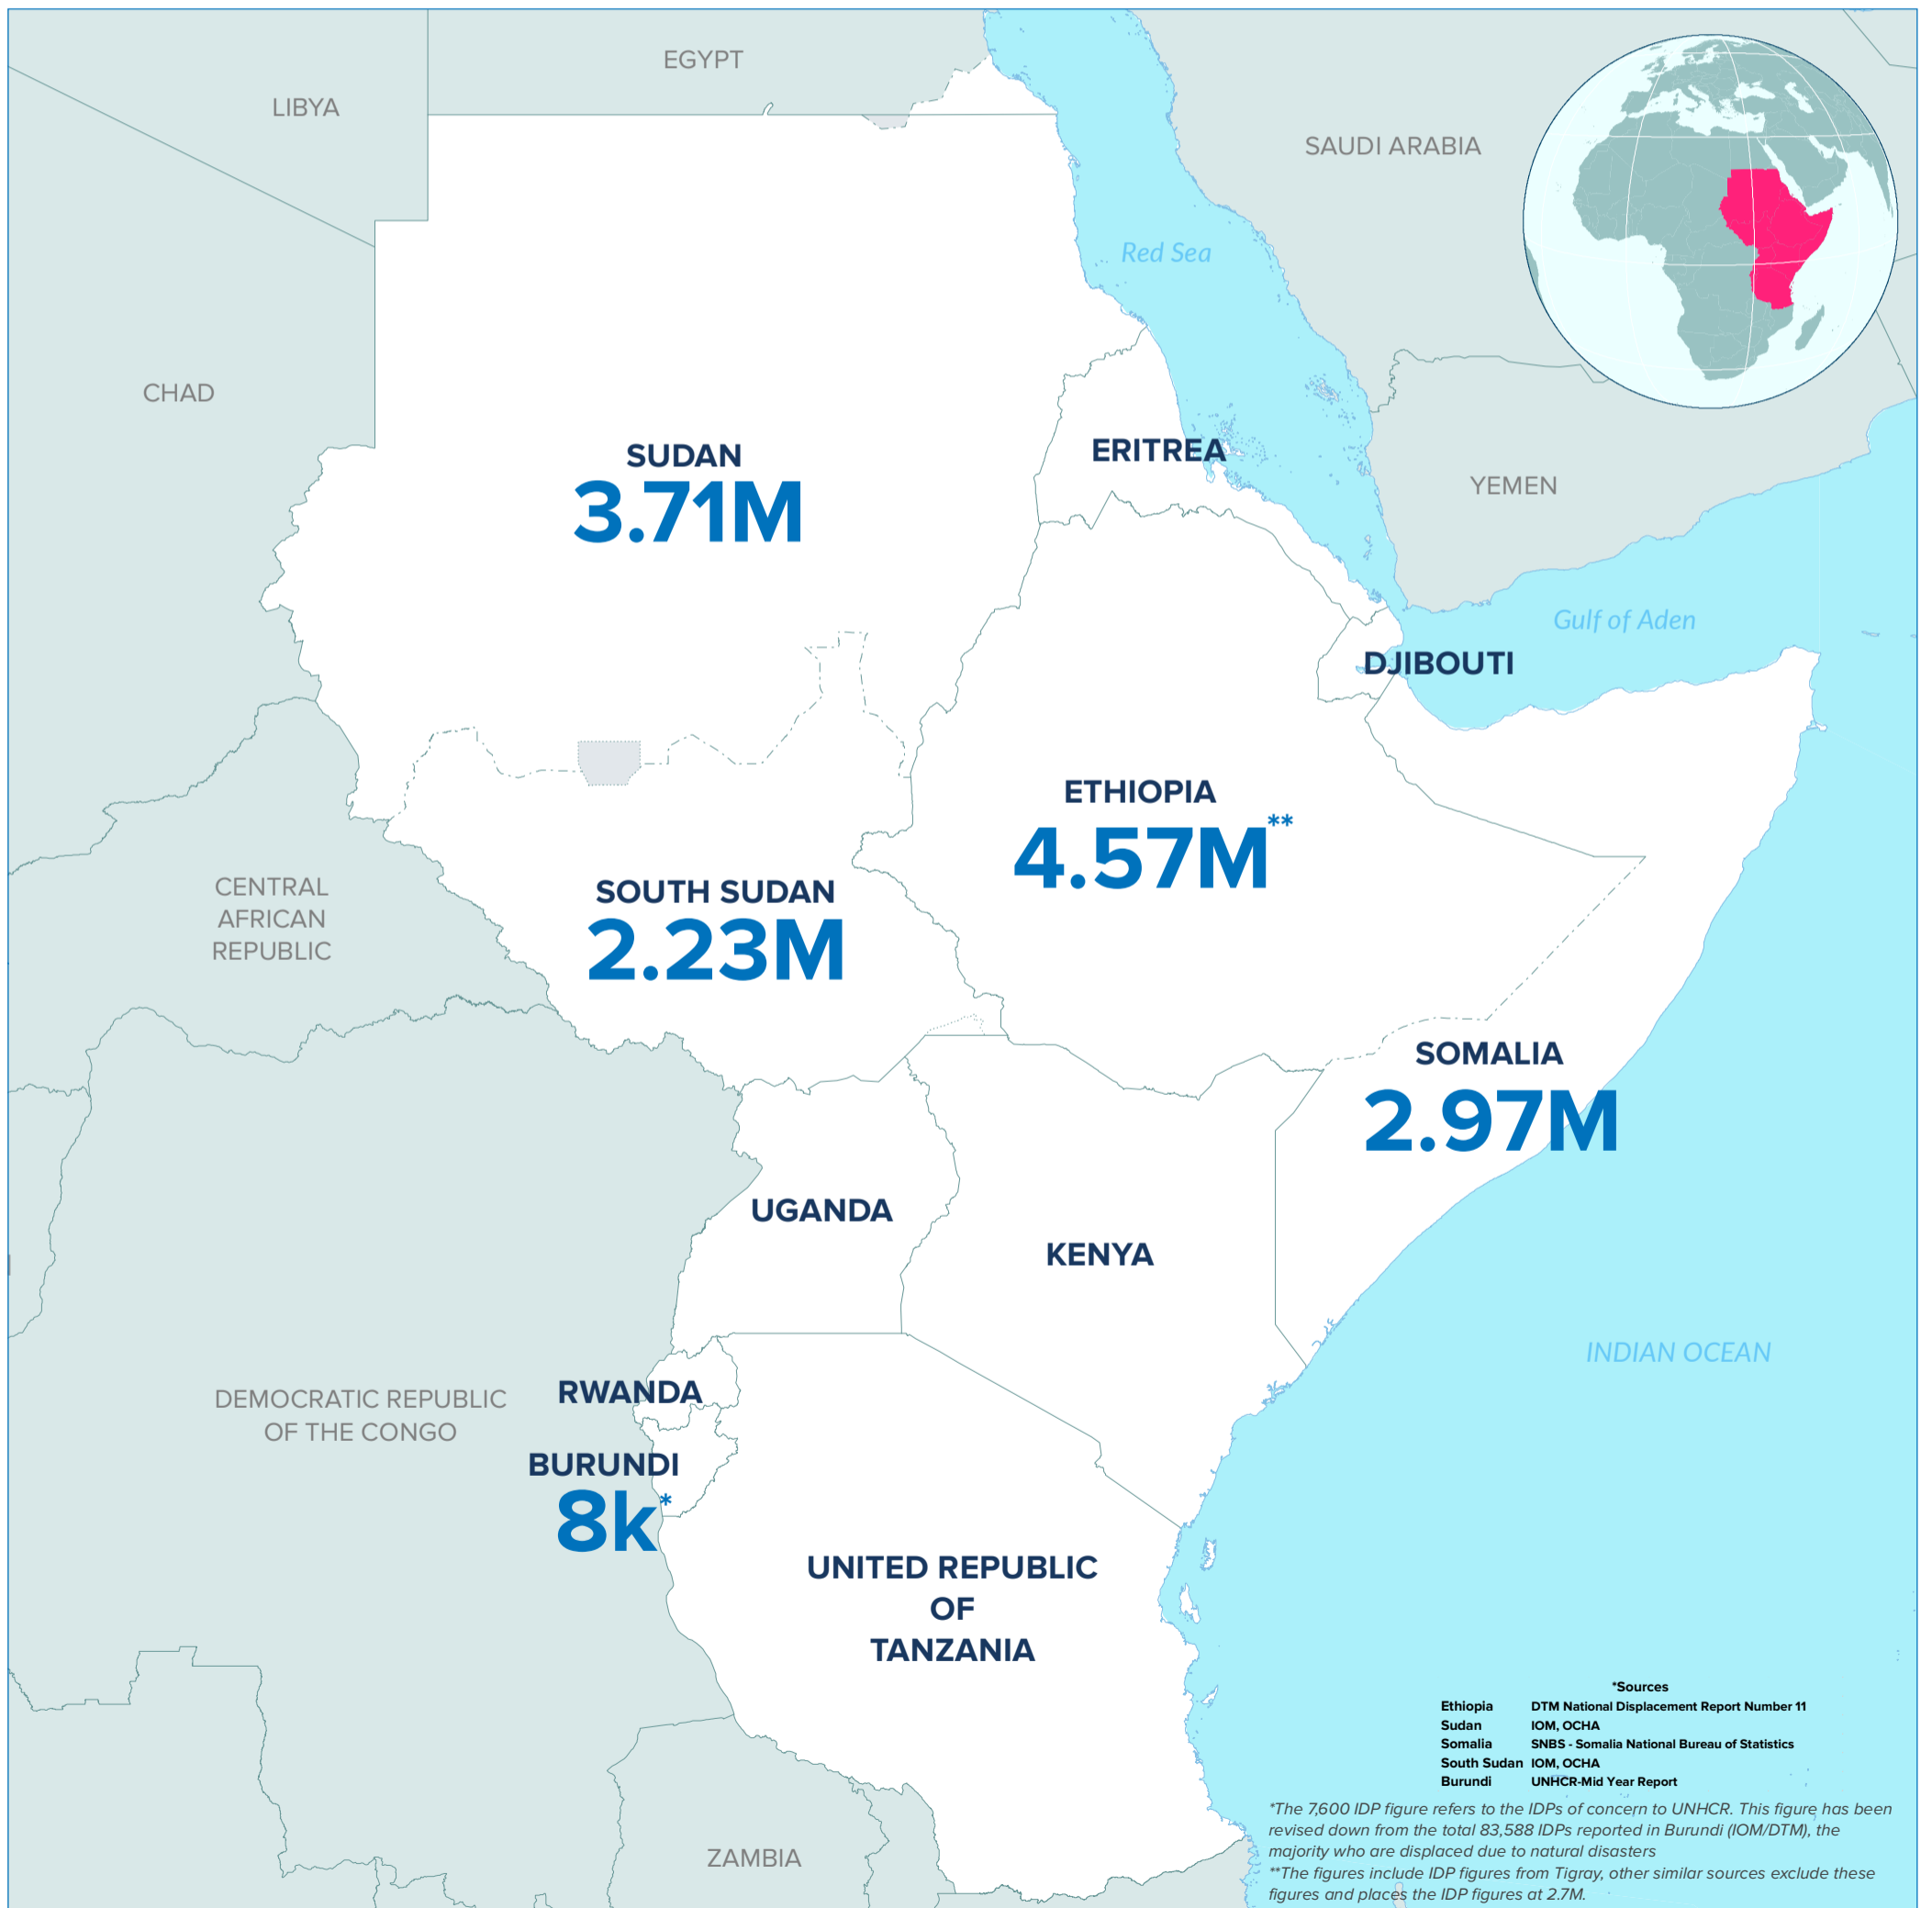

→ 13.49M

INTERNALLY DISPLACED PERSONS (IDPS)*

Annual Trend of displacement | IDPs

The boundaries and names shown and the designations used on this map do not imply official endorsement or acceptance by the United Nations. Final boundaries between the Republic of Sudan and the Republic of South Sudan and Somalia and Ethiopia has not yet been determined. Final status of the Abyei area is not yet determined

The statistics shown should be considered provisional and subject to change. Refugee statistics based on UNHCR Monthly statistical reports as of 30 November 2022, or latest available. IDP Statistics from OCHA, IOM/DTM, Government reports