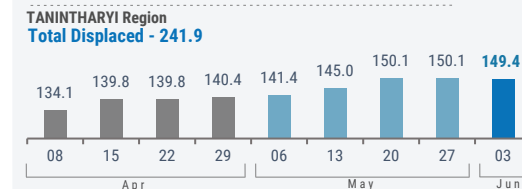

WEEKLY DISPLACEMENT FIGURES⁽²⁾

BY STATE/REGION (08 Apr - 03 Jun)

(thousands)