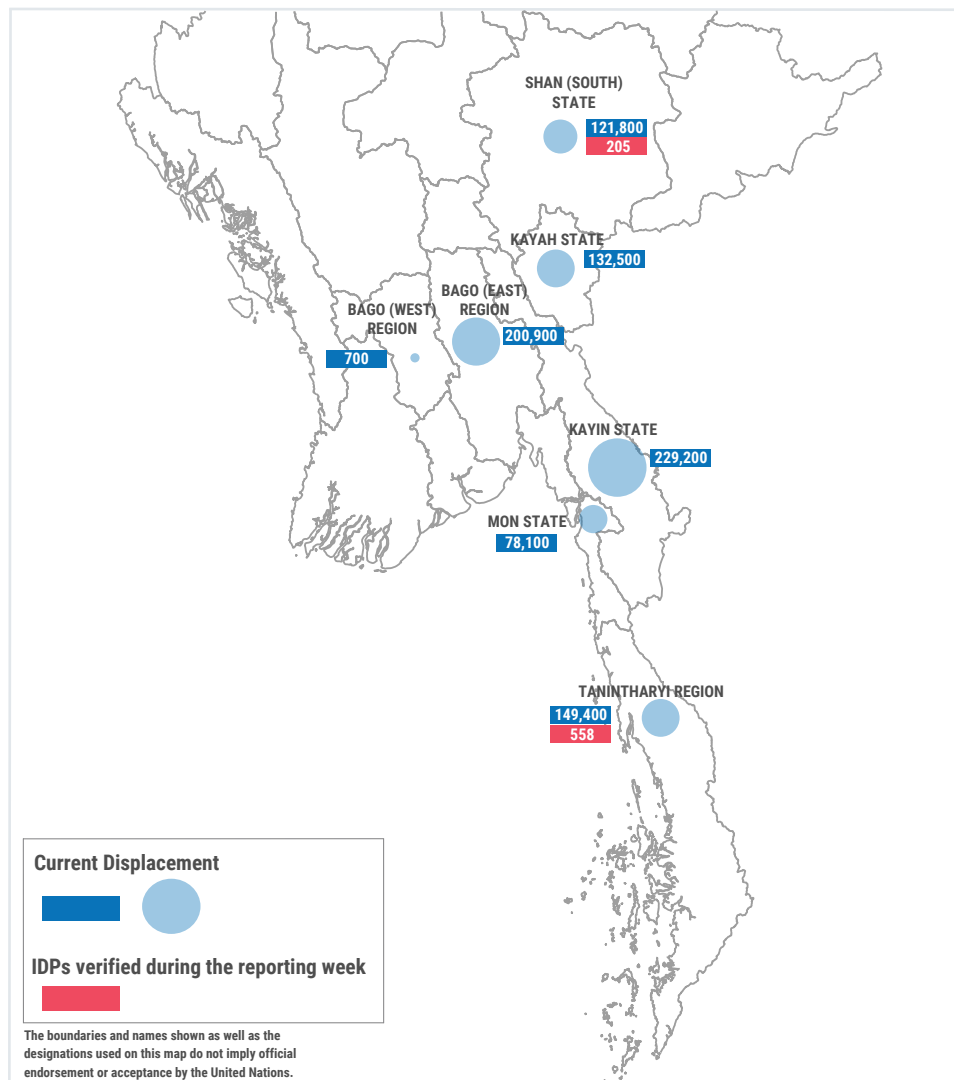

WEEKLY HIGHLIGHTS

In the South-East, the number of IDPs slightly decreased from 913,300 last week to 912,600 this week.

In Mon State, 13 people from Bilin Township were displaced to Bilin Town due to the conflict situation in the area.

In Shan State (South), A total of 178 people from Loikaw Township (Kayah State) and 27 from Hsihseng Township Shan State (South) were displaced to Lawksawk Township, in Shan State (South) due to the fighting. However, 127 IDPs returned to their place of origin in Loikaw Township.

In Tanintharyi Region, 558 people from Thayetchaung were registered as newly displaced within the same township due to the intensified fighting. On the other hand, 1,277 IDPs returned to their place of origin in Yebyu and Thayetchaung Townships on 18 May 2024.

912,600 ⁽¹⁾

Source: UN in Myanmar

People who are estimated to be displaced by conflict in SE Myanmar (as of 03 Jun 2024).

Total Displaced - 1,376.9 ⁽²⁾