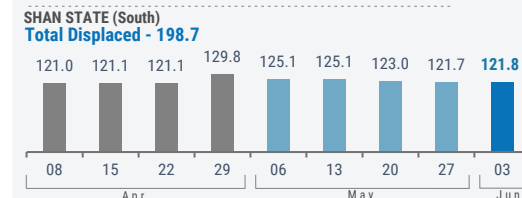

WEEKLY DISPLACEMENT FIGURES⁽²⁾

BY STATE/REGION (08 Apr - 03 Jun)

(thousands)