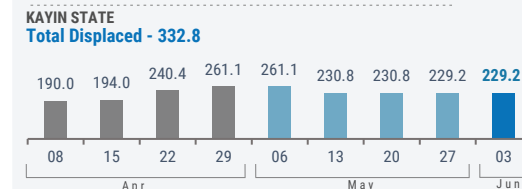

WEEKLY DISPLACEMENT FIGURES⁽²⁾

BY STATE/REGION (08 Apr - 03 Jun)

(thousands)