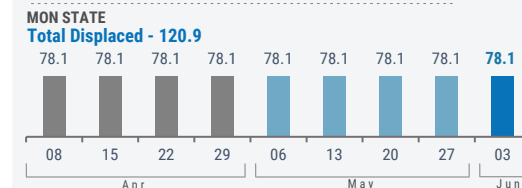

WEEKLY DISPLACEMENT FIGURES⁽²⁾

BY STATE/REGION (08 Apr - 03 Jun)

(thousands)