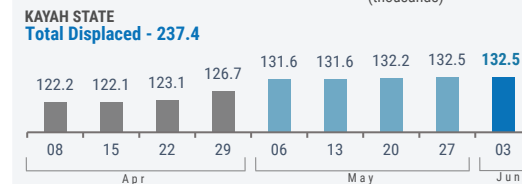

WEEKLY DISPLACEMENT FIGURES⁽²⁾

BY STATE/REGION (08 Apr - 03 Jun)

(thousands)