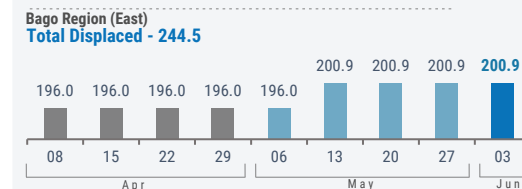

WEEKLY DISPLACEMENT FIGURES⁽²⁾

BY STATE/REGION (08 Apr - 03 Jun)

(thousands)