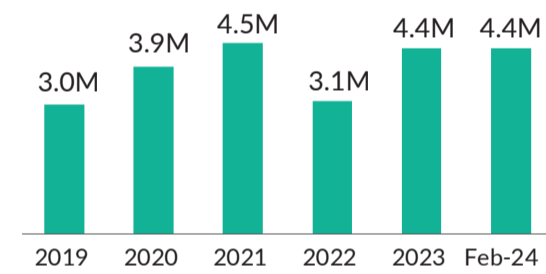

Refugees and Asylum seekers

1,051,918

Total Refugees and Asylum seekers
1,043,667 refugees | 8,251 asylum-seekers
Female: 53% | Male: 47%
Main country origin: South Sudan (40%),
Somalia (33%), and Eritrea (17%)

Age-gender breakdown

Population distribution

Population trends

IDPs and IDP Returnees

4,385,789

Internally Displaced Persons (IDPs)

Sources: Ethiopia Humanitarian Needs Overview 2024 (February 2024)
This figure includes IDPs in accessible and inaccessible locations.
According to the latest DTM National displacement Report 18 there are 3.4million IDPs in accessible locations.

IDPs and IDP Returnees by region

IDPs IDP Returnees

2,548,685

IDP Returnees

Sources: DTM National displacement Report 18

Top 5 zones of origin | IDPs

Population trends | IDPs

Reason of displacement | IDPs