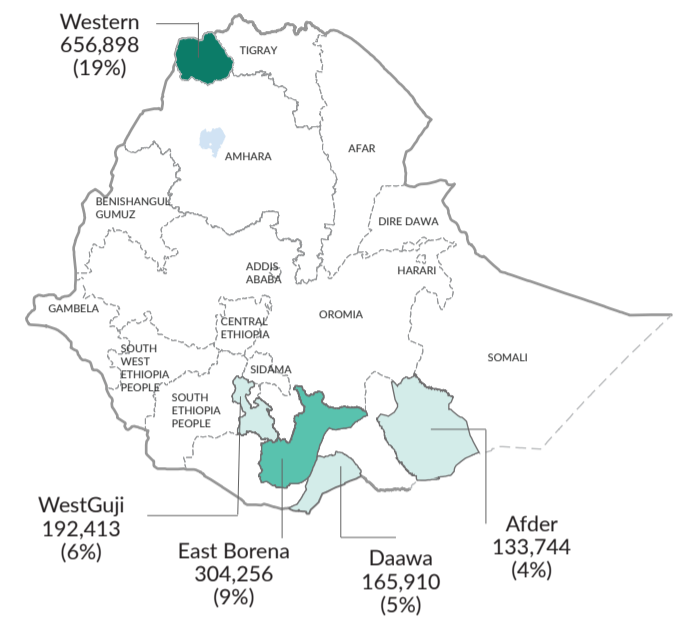

Refugees and Asylum seekers

1,051,918

Total Refugees and Asylum seekers
1,043,667 refugees | 8,251 asylum-seekers
Female: 53% | Male: 47%
Main country origin: South Sudan (40%),
Somalia (33%), and Eritrea (17%)

Age-gender breakdown

Population distribution

Population trends

IDPs and IDP Returnees

4,385,789

Internally Displaced Persons (IDPs)

Sources: Ethiopia Humanitarian Needs Overview 2024 (February 2024)
This figure includes IDPs in accessible and inaccessible locations.
According to the latest DTM National displacement Report 18 there are 3.4million IDPs in accessible locations.

IDPs and IDP Returnees by region

IDPs IDP Returnees

2,548,685

IDP Returnees

Sources: DTM National displacement Report 18

Top 5 zones of origin | IDPs

Population trends | IDPs

Reason of displacement | IDPs

Population by region

Refugees and Asylum-seekers (L1+L3)
IDPs
IDP Returnees