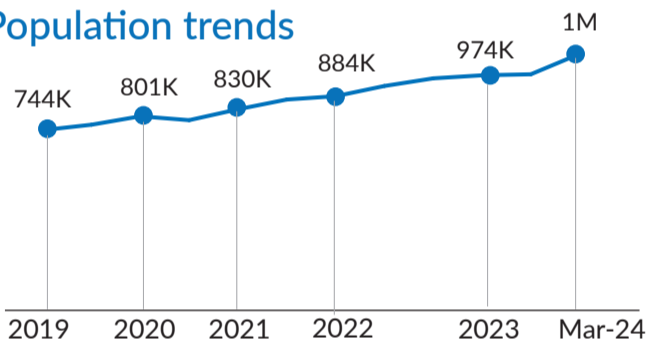

Refugees and Asylum seekers

1,051,918

Total Refugees and Asylum seekers
1,043,667 refugees | 8,251 asylum-seekers
Female: 53% | Male: 47%
Main country origin: South Sudan (40%),
Somalia (33%), and Eritrea (17%)

Age-gender breakdown

Population distribution

Population trends

IDPs and IDP Returnees

4,385,789

Internally Displaced Persons (IDPs)

Sources: Ethiopia Humanitarian Needs Overview 2024 (February 2024)
This figure includes IDPs in accessible and inaccessible locations.
According to the latest DTM National displacement Report 18 there are 3.4million IDPs in accessible locations.

IDPs and IDP Returnees by region

IDPs IDP Returnees

2,548,685

IDP Returnees

Sources: DTM National displacement Report 18

Top 5 zones of origin | IDPs

Population trends | IDPs

Reason of displacement | IDPs