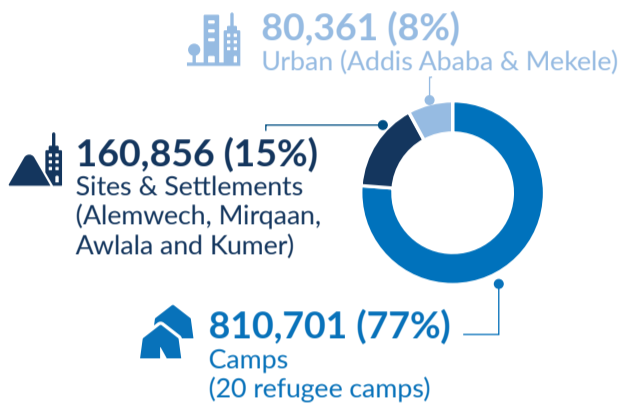

Refugees and Asylum seekers

1,051,918

Total Refugees and Asylum seekers
1,043,667 refugees | 8,251 asylum-seekers
Female: 53% | Male: 47%
Main country origin: South Sudan (40%),
Somalia (33%), and Eritrea (17%)

Age-gender breakdown

Population distribution

Population trends

IDPs and IDP Returnees

4,385,789

Internally Displaced Persons (IDPs)

Sources: Ethiopia Humanitarian Needs Overview 2024 (February 2024)
This figure includes IDPs in accessible and inaccessible locations.
According to the latest DTM National displacement Report 18 there are 3.4million IDPs in accessible locations.

IDPs and IDP Returnees by region

IDPs IDP Returnees

2,548,685

IDP Returnees

Sources: DTM National displacement Report 18

Top 5 zones of origin | IDPs

Population trends | IDPs

Reason of displacement | IDPs