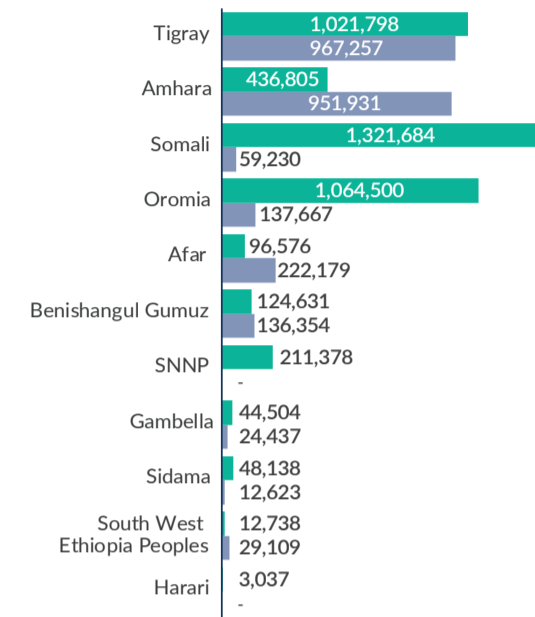

Refugees and Asylum seekers

1,051,918

Total Refugees and Asylum seekers
1,043,667 refugees | 8,251 asylum-seekers
Female: 53% | Male: 47%
Main country origin: South Sudan (40%),
Somalia (33%), and Eritrea (17%)

Age-gender breakdown

Population distribution

Population trends

IDPs and IDP Returnees

4,385,789

Internally Displaced Persons (IDPs)

Sources: Ethiopia Humanitarian Needs Overview 2024 (February 2024)
This figure includes IDPs in accessible and inaccessible locations.
According to the latest DTM National displacement Report 18 there are 3.4million IDPs in accessible locations.

IDPs and IDP Returnees by region

IDPs IDP Returnees

2,548,685

IDP Returnees

Sources: DTM National displacement Report 18

Top 5 zones of origin | IDPs

Population trends | IDPs

Reason of displacement | IDPs

Population by region

Refugees and Asylum-seekers (L1+L3)
IDPs
IDP Returnees