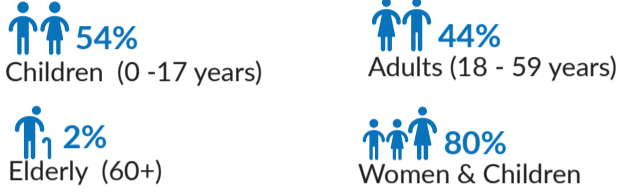

Refugees and Asylum seekers

1,051,918

Total Refugees and Asylum seekers
1,043,667 refugees | 8,251 asylum-seekers
Female: 53% | Male: 47%
Main country origin: South Sudan (40%),
Somalia (33%), and Eritrea (17%)

Age-gender breakdown

Population distribution

Population trends

IDPs and IDP Returnees

4,385,789

Internally Displaced Persons (IDPs)

Sources: Ethiopia Humanitarian Needs Overview 2024 (February 2024)
This figure includes IDPs in accessible and inaccessible locations.
According to the latest DTM National displacement Report 18 there are 3.4million IDPs in accessible locations.