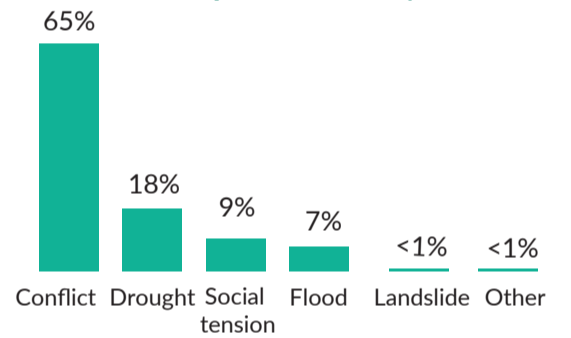

Reason of displacement | IDPs