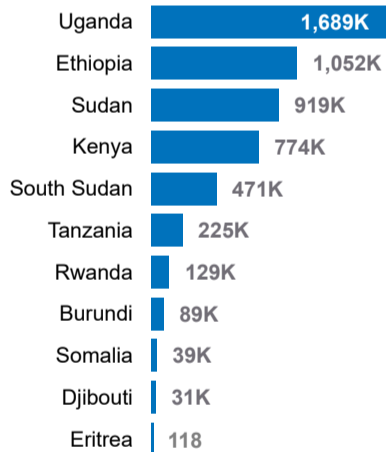

2.0M
Internally Displaced in South Sudan

471K
Refugees hosted in South Sudan

190K
Refugee returnees in 2024

Ethiopia Situation

150K
Ethiopian Refugees

3.5M**
Internally Displaced in Ethiopia

1.1M
Refugees hosted in Ethiopia

5K
Refugee returnees in 2024

Somalia Situation

893K*
Somali Refugees

3.9M
Internally Displaced in Somalia

39K
Refugees hosted in Somalia

173
Refugee returnees in 2024

Burundi Situation

325K
Burundi Refugees

80K
Internally Displaced in Burundi

89K
Refugees hosted in Burundi

8K
Refugee returnees in 2024

**Figure from the latest DTM round

*Yemen figure as of Nov 2023

Refugees and Asylum seekers by CoA

Total IDPs by host country

Stateless Persons by host country

Refugee Returnees in 2024

Total Refugees, Asylum- Seekers, Refugees Returnees and IDPs in the EHAGL Region

The boundaries and names shown and the designations used on this map do not imply official endorsement or acceptance by the United Nations