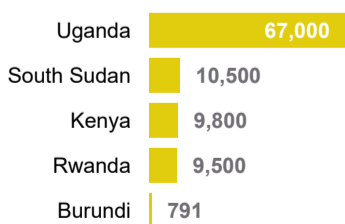

2.0M
Internally Displaced in South Sudan

471K
Refugees hosted in South Sudan

190K
Refugee returnees in 2024

Ethiopia Situation

150K
Ethiopian Refugees

3.5M**
Internally Displaced in Ethiopia

1.1M
Refugees hosted in Ethiopia

5K
Refugee returnees in 2024

Somalia Situation

893K*
Somali Refugees

3.9M
Internally Displaced in Somalia

39K
Refugees hosted in Somalia

173
Refugee returnees in 2024

Burundi Situation

325K
Burundi Refugees

80K
Internally Displaced in Burundi

89K
Refugees hosted in Burundi

8K
Refugee returnees in 2024

**Figure from the latest DTM round

*Yemen figure as of Nov 2023

Refugees and Asylum seekers by CoA

Total IDPs by host country

Stateless Persons by host country

Refugee Returnees in 2024

Total Refugees, Asylum- Seekers, Refugees Returnees and IDPs in the EHAGL Region

The boundaries and names shown and the designations used on this map do not imply official endorsement or acceptance by the United Nations