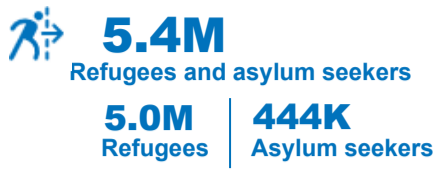

Key Population Statistics

Sudan Situation

1.3M
Sudanese Refugees
Post 15 Apr 2023

10.1M
Internally Displaced in Sudan

919K
Refugees hosted in Sudan

0
Refugee returnees in 2024

South Sudan Situation

2.3M
South Sudanese Refugees

2.0M
Internally Displaced in South Sudan

471K
Refugees hosted in South Sudan

190K
Refugee returnees in 2024

Ethiopia Situation

150K
Ethiopian Refugees

3.5M**
Internally Displaced in Ethiopia

1.1M
Refugees hosted in Ethiopia