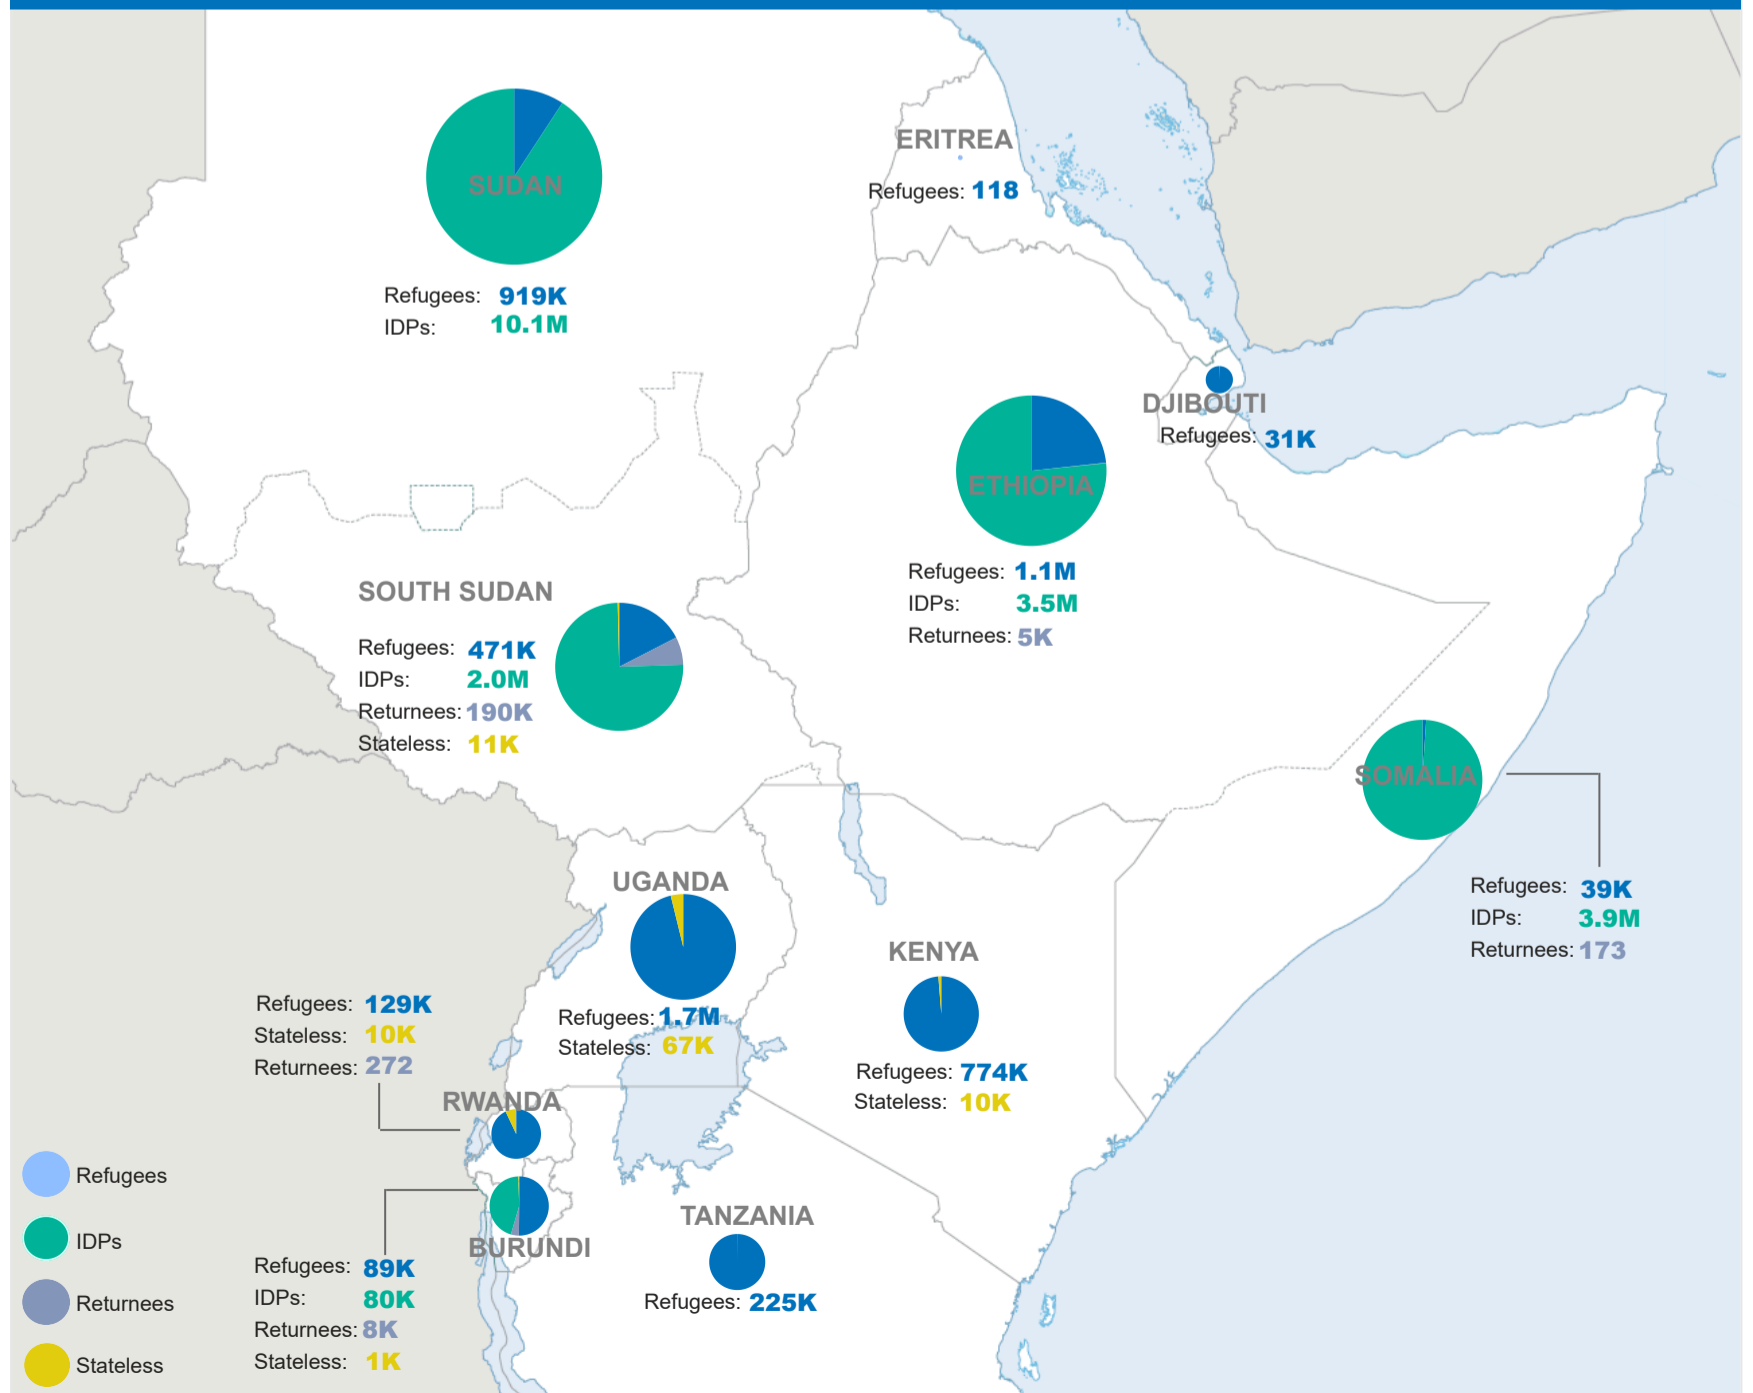

The boundaries and names shown and the designations used on this map do not imply official endorsement or acceptance by the United Nations