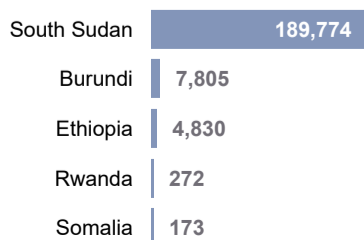

2.0M
Internally Displaced in South Sudan

471K
Refugees hosted in South Sudan

190K
Refugee returnees in 2024

Ethiopia Situation

150K
Ethiopian Refugees

3.5M**
Internally Displaced in Ethiopia

1.1M
Refugees hosted in Ethiopia

5K
Refugee returnees in 2024

Somalia Situation

893K*
Somali Refugees

3.9M
Internally Displaced in Somalia

39K
Refugees hosted in Somalia

173
Refugee returnees in 2024

Burundi Situation

325K
Burundi Refugees

80K
Internally Displaced in Burundi

89K
Refugees hosted in Burundi

8K
Refugee returnees in 2024

**Figure from the latest DTM round

*Yemen figure as of Nov 2023

Refugees and Asylum seekers by CoA

Total IDPs by host country

Stateless Persons by host country

Refugee Returnees in 2024

Total Refugees, Asylum- Seekers, Refugees Returnees and IDPs in the EHAGL Region

The boundaries and names shown and the designations used on this map do not imply official endorsement or acceptance by the United Nations