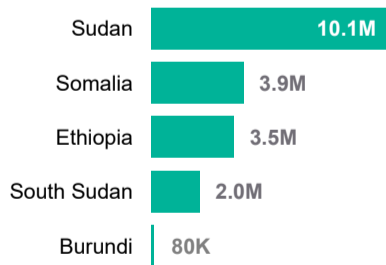

2.0M
Internally Displaced in South Sudan

471K
Refugees hosted in South Sudan

190K
Refugee returnees in 2024

Ethiopia Situation

150K
Ethiopian Refugees

3.5M**
Internally Displaced in Ethiopia

1.1M
Refugees hosted in Ethiopia

5K
Refugee returnees in 2024

Somalia Situation

893K*
Somali Refugees

3.9M
Internally Displaced in Somalia

39K
Refugees hosted in Somalia

173
Refugee returnees in 2024

Burundi Situation

325K
Burundi Refugees

80K
Internally Displaced in Burundi

89K
Refugees hosted in Burundi

8K
Refugee returnees in 2024

**Figure from the latest DTM round

*Yemen figure as of Nov 2023

Refugees and Asylum seekers by CoA

Total IDPs by host country