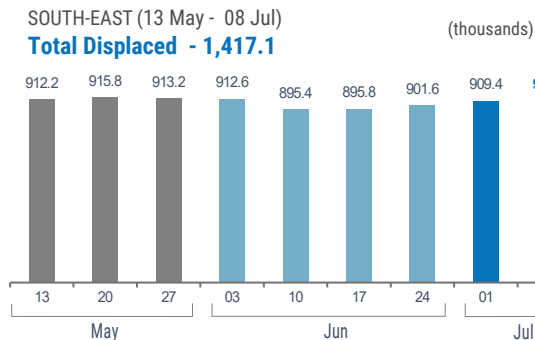

WEEKLY DISPLACEMENT FIGURES ⁽¹⁾