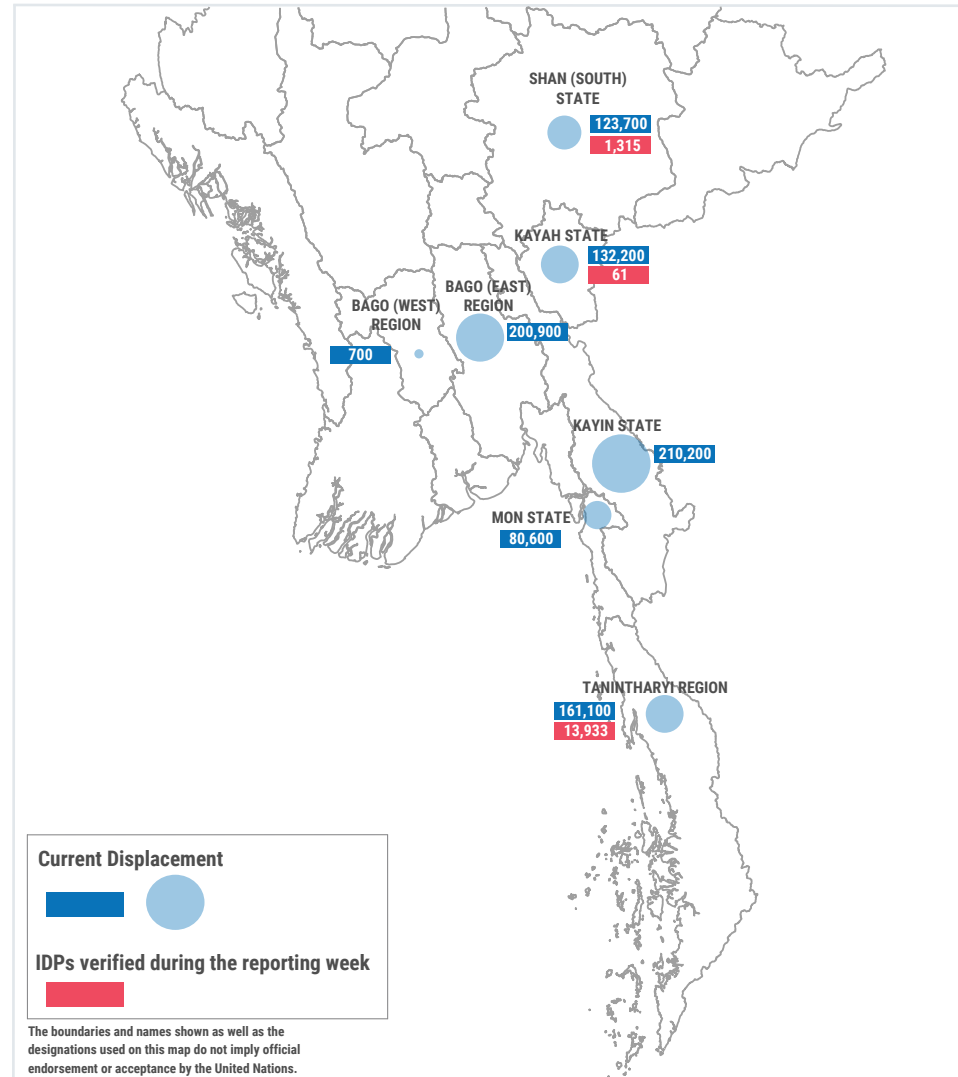

WEEKLY HIGHLIGHTS

In the South-East, the number of internally displaced people (IDPs) increased from 899,000 last week to 909,400 this week.

In Tanintharyi Region, 10,600 people from Yebyu Township were newly displaced within the same township, with 3,333 people displaced as secondary due to Tatmadaw troop reinforcements in the villages.

In Shan State (South), 1,315 IDPs from Pinlaung Township were displaced to Nyaungshwe Township following increased fighting in the area.

In Kayah State, 61 people from Demoso Township were newly displaced within the same township, while 271 IDPs returned to their places of origin in Demoso Township.

 **909,400** ⁽¹⁾
Source: UN in Myanmar

People who are estimated to be displaced by conflict in SE Myanmar (as of 08-Jul-2024).
Total Displaced - 1,417.1 ⁽²⁾

(1) Current displacement accounting for return and secondary displacement
(2) Total Displacement including return
Numbers are rounded to the nearest hundred by state.

WEEKLY DISPLACEMENT FIGURES ⁽¹⁾

WEEKLY DISPLACEMENT FIGURES ⁽²⁾