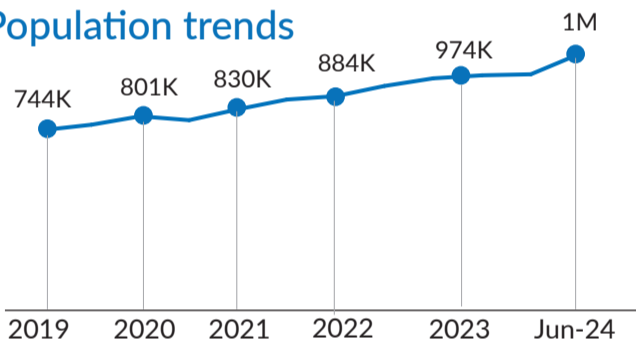

Refugees and Asylum seekers

1,064,587

Total Refugees and Asylum seekers
1,055,848 refugees | 8,739 asylum-seekers
Female: 53% | Male: 47%
Main country origin: South Sudan (40%),
Somalia (34%), and Eritrea (17%)

Age-gender breakdown

Population distribution

Population trends

IDPs and IDP Returnees

4,385,789

Internally Displaced Persons (IDPs)

Sources: Ethiopia Humanitarian Needs Overview 2024 (February 2024)
This figure includes IDPs in accessible and inaccessible locations.
According to the latest DTM National displacement Report 18 there are 3.4million IDPs in accessible locations.