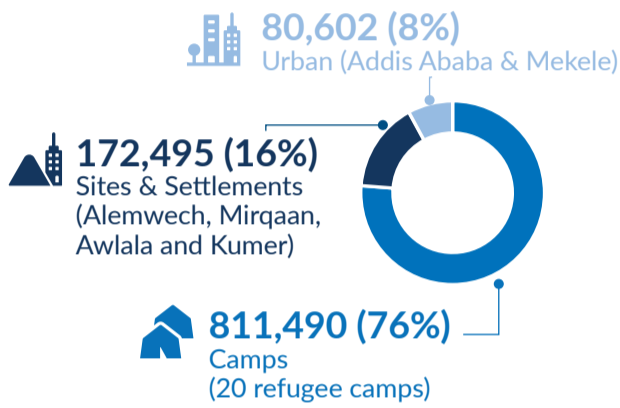

Refugees and Asylum seekers

1,064,587

Total Refugees and Asylum seekers
1,055,848 refugees | 8,739 asylum-seekers
Female: 53% | Male: 47%
Main country origin: South Sudan (40%),
Somalia (34%), and Eritrea (17%)

Age-gender breakdown

Population distribution

Population trends

IDPs and IDP Returnees

4,385,789

Internally Displaced Persons (IDPs)

Sources: Ethiopia Humanitarian Needs Overview 2024 (February 2024)
This figure includes IDPs in accessible and inaccessible locations.
According to the latest DTM National displacement Report 18 there are 3.4million IDPs in accessible locations.

IDPs and IDP Returnees by region

IDPs IDP Returnees

Top 5 zones of origin | IDPs

Population trends | IDPs

Reason of displacement | IDPs

Population by region

Refugees and Asylum-seekers (L1+L3)
IDPs
IDP Returnees