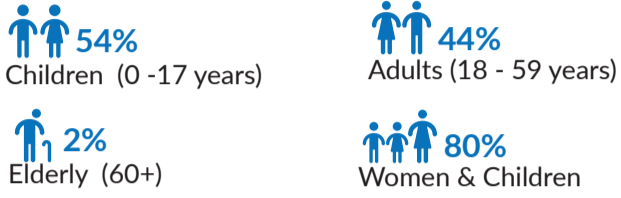

Refugees and Asylum seekers

1,064,587

Total Refugees and Asylum seekers
1,055,848 refugees | 8,739 asylum-seekers
Female: 53% | Male: 47%
Main country origin: South Sudan (40%),
Somalia (34%), and Eritrea (17%)

Age-gender breakdown

Population distribution

Population trends

IDPs and IDP Returnees

4,385,789

Internally Displaced Persons (IDPs)

Sources: Ethiopia Humanitarian Needs Overview 2024 (February 2024)
This figure includes IDPs in accessible and inaccessible locations.
According to the latest DTM National displacement Report 18 there are 3.4million IDPs in accessible locations.