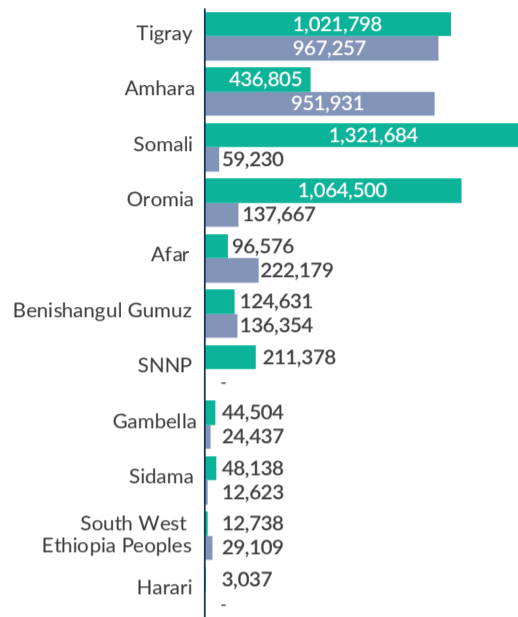

Refugees and Asylum seekers

1,064,587

Total Refugees and Asylum seekers
1,055,848 refugees | 8,739 asylum-seekers
Female: 53% | Male: 47%
Main country origin: South Sudan (40%),
Somalia (34%), and Eritrea (17%)

Age-gender breakdown

Population distribution

Population trends

IDPs and IDP Returnees

4,385,789

Internally Displaced Persons (IDPs)

Sources: Ethiopia Humanitarian Needs Overview 2024 (February 2024)
This figure includes IDPs in accessible and inaccessible locations.
According to the latest DTM National displacement Report 18 there are 3.4million IDPs in accessible locations.

IDPs and IDP Returnees by region

IDPs IDP Returnees

Top 5 zones of origin | IDPs

Population trends | IDPs

Reason of displacement | IDPs

Population by region

Refugees and Asylum-seekers (L1+L3)
IDPs
IDP Returnees