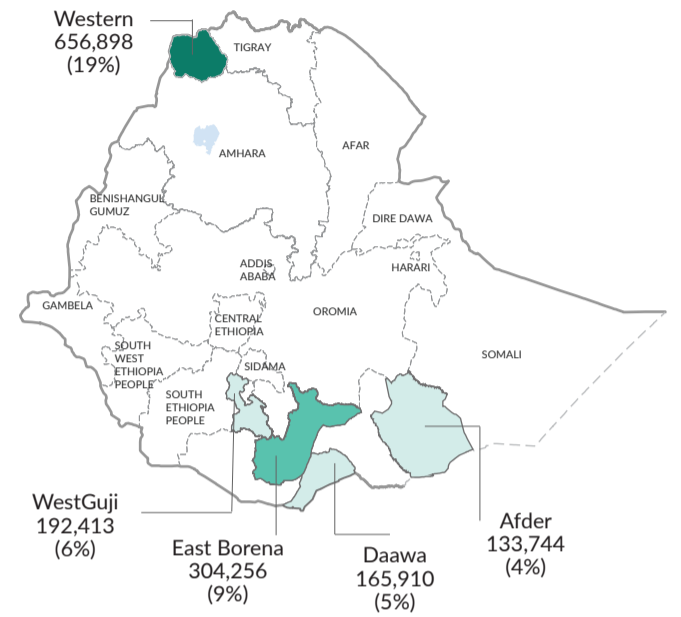

Refugees and Asylum seekers

1,064,587

Total Refugees and Asylum seekers
1,055,848 refugees | 8,739 asylum-seekers
Female: 53% | Male: 47%
Main country origin: South Sudan (40%),
Somalia (34%), and Eritrea (17%)

Age-gender breakdown

Population distribution

Population trends

IDPs and IDP Returnees

4,385,789

Internally Displaced Persons (IDPs)

Sources: Ethiopia Humanitarian Needs Overview 2024 (February 2024)
This figure includes IDPs in accessible and inaccessible locations.
According to the latest DTM National displacement Report 18 there are 3.4million IDPs in accessible locations.

IDPs and IDP Returnees by region

IDPs IDP Returnees

Top 5 zones of origin | IDPs

Population trends | IDPs

Reason of displacement | IDPs

Population by region

Refugees and Asylum-seekers (L1+L3)
IDPs
IDP Returnees