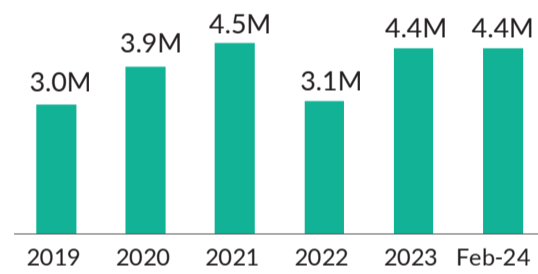

Refugees and Asylum seekers

1,064,587

Total Refugees and Asylum seekers
1,055,848 refugees | 8,739 asylum-seekers
Female: 53% | Male: 47%
Main country origin: South Sudan (40%),
Somalia (34%), and Eritrea (17%)

Age-gender breakdown

Population distribution

Population trends

IDPs and IDP Returnees

4,385,789

Internally Displaced Persons (IDPs)

Sources: Ethiopia Humanitarian Needs Overview 2024 (February 2024)
This figure includes IDPs in accessible and inaccessible locations.
According to the latest DTM National displacement Report 18 there are 3.4million IDPs in accessible locations.

IDPs and IDP Returnees by region

IDPs IDP Returnees

Top 5 zones of origin | IDPs

Population trends | IDPs

Reason of displacement | IDPs

Population by region

Refugees and Asylum-seekers (L1+L3)
IDPs
IDP Returnees