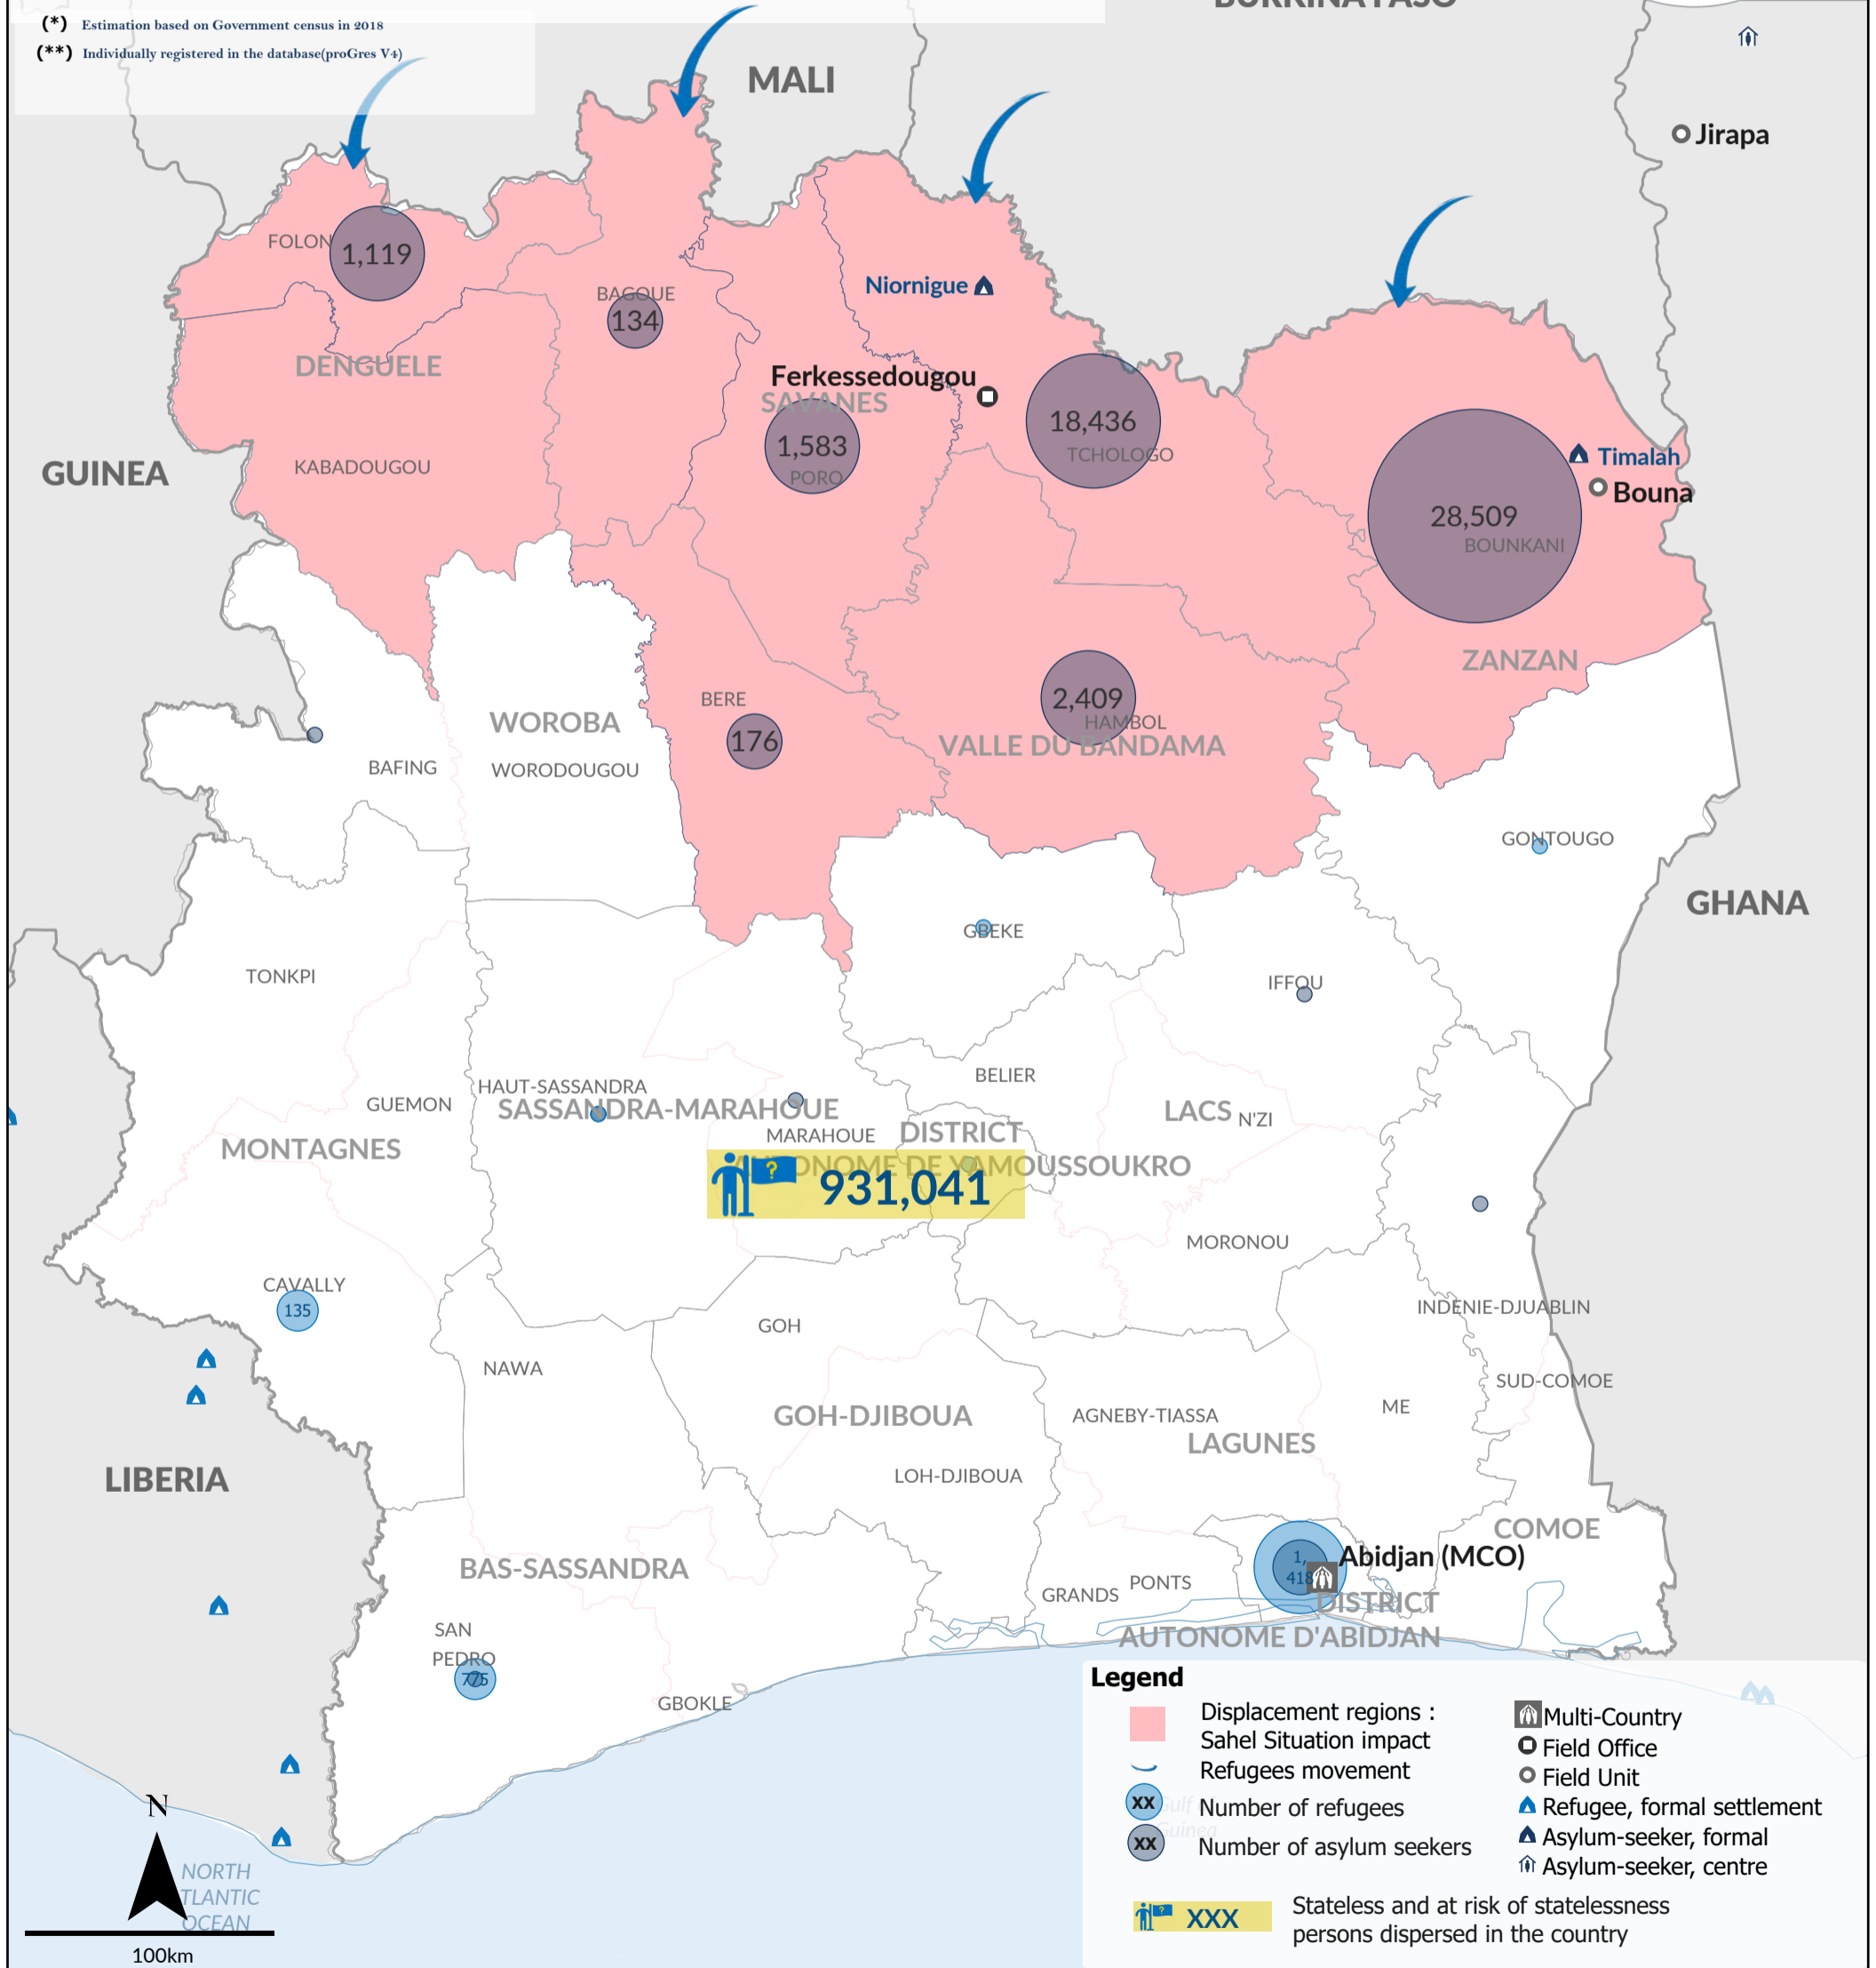

986,606 FORCIBLY DISPLACED AND STATELESS
931,041 STATELESS AND AT RISK OF STATELESSNESS*
53,201 ASYLUM SEEKERS**
2,364 REFUGEES**

(*) Estimation based on Government census in 2018
(**) Individually registered in the database (proGes V4)

Legend

- Displacement regions : Sahel Situation impact
- Refugees movement
- Number of refugees
- Number of asylum seekers
- Multi-Country
- Field Office
- Field Unit
- Refugee, formal settlement
- Asylum-seeker, formal
- Asylum-seeker, centre
- Stateless and at risk of statelessness persons dispersed in the country

The boundaries and names shown and the designations used on this map do not imply official endorsement or acceptance by the United Nations.